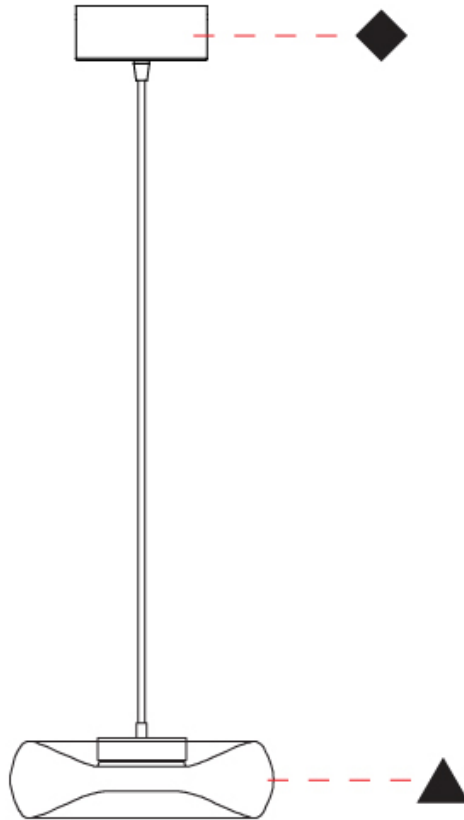

FOLD MONOPOINT SUSPENSION

D141024-

PROJECT

TYPE

SPECIFIER

QUANTITY

DATE

D