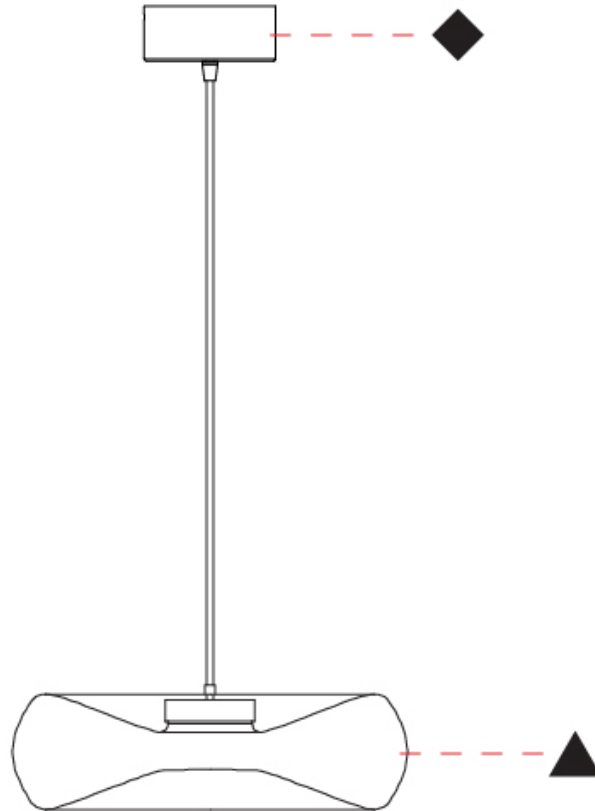

FOLD MONOPOINT SUSPENSION

D141025-

PROJECT	_____
TYPE	_____
SPECIFIER	_____
QUANTITY	_____
DATE	_____

D