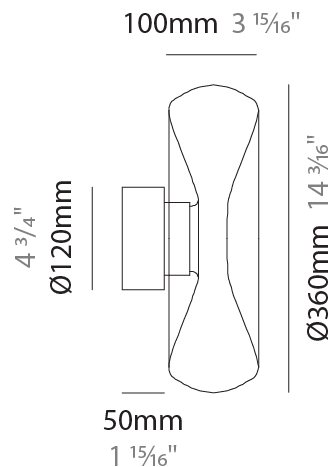

PROJECT	
TYPE	
SPECIFIER	
QUANTITY	
DATE	

FOLD SURFACE

D143003-

base number	Color Temperature	Finish Options	Finish Options

1. To build a product code in our configurator select the specify button on the base model # product page
2. To build a manual product code on this datasheet choose from the options listed below in blue font and add the suffix to the base model #

GENERAL

Series: Fold
Brand: Cangini & Tucci
Division: Design
Mounting Type: Surface
Mounting Location: Wall
Subcategory: Ambient

PHYSICAL

Shape: Abstract
Diameter (mm): 360
Diameter (in): 14 ³/₁₆
Height (mm): 360
Depth (mm): 150
Height (in): 14 ³/₁₆
Depth (in): 5 ⁷/₁₆
Light Distribution: Omnidirectional
Weight (kg): 1.735
Weight (lbs): 3.83
Fixture Finish: AMB / GRN / PNK / RUB / SKB / SMK / TOB / TRA
Holder Finish: CHR / BLK
Fixture Material: Glass / Metal
Cable Details: 1500mm Transparent Cable
Upon Request: Black Fabric Cable

ELECTRICAL

Lamp Type: LED
Input Wattage (W): 14
Total Output Wattage (W): 11.7
Dimming: Phase Dimming (120Vac Only)
Driver Included: Yes
Driver Location: Integrated
Driver Type: Constant Current - 120Vac
Driver Class: Class 2
Input Voltage (V): 120 - 277
Constant Current (MA): 350
Upon Request: 0-10Vdc dimming / Non-dimming 120-277Vac

LED

Color Temperature (°K): 2700 / 3000
Nominal Lumen (lm): 1615
CRI: >95 CRI

OPTICAL

RATINGS AND CERTIFICATIONS

Certified By: Certified for North American Standards
IP rating: IP20