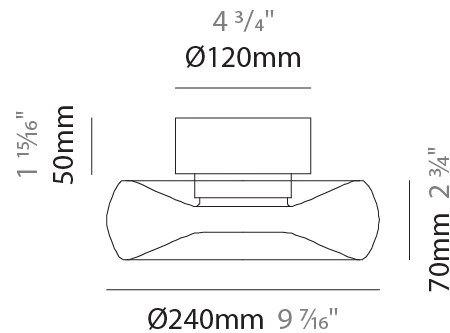

PROJECT
TYPE
SPECIFIER
QUANTITY
DATE

FOLD SURFACE

D142000-

base number   Color Temperature   Finish Options   Finish Options

1. To build a product code in our configurator select the specify button on the base model # product page
2. To build a manual product code on this datasheet choose from the options listed below in blue font and add the suffix to the base model #

GENERAL

Series: Fold
Brand: Cangini & Tucci
Division: Design
Mounting Type: Surface
Mounting Location: Ceiling
Subcategory: Ambient

PHYSICAL

Shape: Abstract
Diameter (mm): 240
Diameter (in): 9 7/16
Height (mm): 120
Height (in): 4 3/4
Light Distribution: Omnidirectional
Weight (kg): 1.135
Weight (lbs): 2.50
Fixture Finish: [AMB](#) / [GRN](#) / [PNK](#) / [RUB](#) / [SKB](#) / [SMK](#) / [TOB](#) / [TRA](#)
Holder Finish: CHR / BLK
Fixture Material: Glass / Metal
Cable Details: 1500mm Transparent Cable
Upon Request: Black Fabric Cable

ELECTRICAL

Lamp Type: LED
Input Wattage (W): 14
Total Output Wattage (W): 11.7
Dimming: Phase Dimming (120Vac Only)
Driver Included: Yes
Driver Location: Integrated
Driver Type: Constant Current - 120Vac
Driver Class: Class 2
Input Voltage (V): 120 - 277
Constant Current (MA): 350
Upon Request: 0-10Vdc dimming / Non-dimming 120-277Vac

LED

Color Temperature (°K): [2700](#) / [3000](#)
Nominal Lumen (lm): 1615
CRI: >95 CRI

OPTICAL

RATINGS AND CERTIFICATIONS

Certified By: Certified for North American Standards
IP rating: IP20