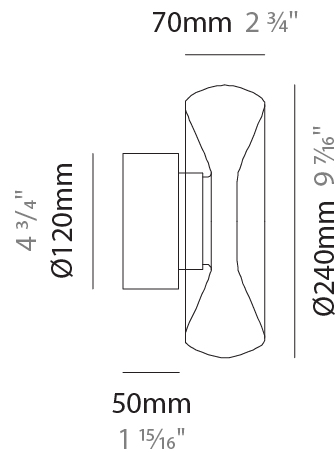

PROJECT
TYPE
SPECIFIER
QUANTITY
DATE

FOLD SURFACE

D143002-

base number   Color   Finish   Finish
Temperature   Options   Options

1. To build a product code in our configurator select the specify button on the base model # product page
2. To build a manual product code on this datasheet choose from the options listed below in blue font and add the suffix to the base model #

GENERAL

Series: Fold
Brand: Cangini & Tucci
Division: Design
Mounting Type: Surface
Mounting Location: Wall
Subcategory: Ambient

PHYSICAL

Shape: Abstract
Diameter (mm): 240
Diameter (in): 9 7/16
Height (mm): 240
Depth (mm): 120
Height (in): 9 7/16
Depth (in): 4 3/4
Light Distribution: Omnidirectional
Weight (kg): 1.135
Weight (lbs): 2.50
Fixture Finish: [AMB / GRN / PNK / RUB / SKB / SMK / TOB / TRA](#)
Holder Finish: CHR / BLK
Fixture Material: Glass / Metal
Cable Details: 1500mm Transparent Cable
Upon Request: Black Fabric Cable

ELECTRICAL

Lamp Type: LED
Input Wattage (W): 14
Total Output Wattage (W): 11.7
Dimming: Phase Dimming (120Vac Only)
Driver Included: Yes
Driver Location: Integrated
Driver Type: Constant Current - 120Vac
Driver Class: Class 2
Input Voltage (V): 120 - 277
Constant Current (MA): 350
Upon Request: 0-10Vdc dimming / Non-dimming 120-277Vac

LED

Color Temperature (°K): [2700 / 3000](#)
Nominal Lumen (lm): 1615
CRI: >95 CRI

OPTICAL

RATINGS AND CERTIFICATIONS

Certified By: Certified for North American Standards
IP rating: IP20