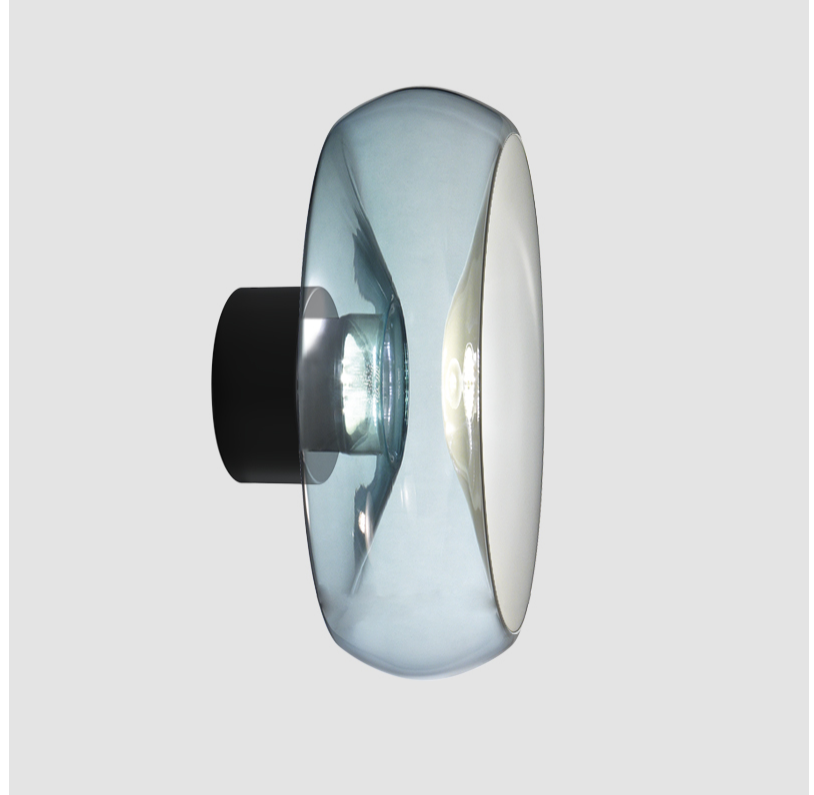

PROJECT	
TYPE	
SPECIFIER	
QUANTITY	
DATE	

FOLD SURFACE

D143003-

base number	Color Temperature	Finish Options	Finish Options

1. To build a product code in our configurator select the specify button on the base model # product page
2. To build a manual product code on this datasheet choose from the options listed below in blue font and add the suffix to the base model #

GENERAL

Series: Fold
Brand: Cangini & Tucci
Division: Design
Mounting Type: Surface
Mounting Location: Wall
Subcategory: Ambient

PHYSICAL

Shape: Abstract
Diameter (mm): 360
Diameter (in): 14 ³/₁₆
Height (mm): 360
Depth (mm): 150
Height (in): 14 ³/₁₆
Depth (in): 5 ⁷/₁₆
Light Distribution: Omnidirectional
Weight (kg): 1.735
Weight (lbs): 3.83
Fixture Finish: AMB / GRN / PNK / RUB / SKB / SMK / TOB / TRA
Holder Finish: CHR / BLK
Fixture Material: Glass / Metal
Cable Details: 1500mm Transparent Cable
Upon Request: Black Fabric Cable

ELECTRICAL

Lamp Type: LED
Input Wattage (W): 14
Total Output Wattage (W): 11.7
Dimming: Phase Dimming (120Vac Only)
Driver Included: Yes
Driver Location: Integrated
Driver Type: Constant Current - 120Vac
Driver Class: Class 2
Input Voltage (V): 120 - 277
Constant Current (MA): 350
Upon Request: 0-10Vdc dimming / Non-dimming 120-277Vac

LED

Color Temperature (°K): 2700 / 3000
Nominal Lumen (lm): 1615
CRI: >95 CRI

OPTICAL

RATINGS AND CERTIFICATIONS

Certified By: Certified for North American Standards
IP rating: IP20