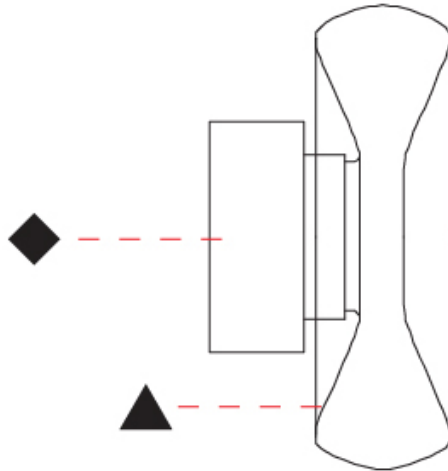

FOLD SURFACE

D143002-

PROJECT

TYPE

SPECIFIER

QUANTITY

DATE

D