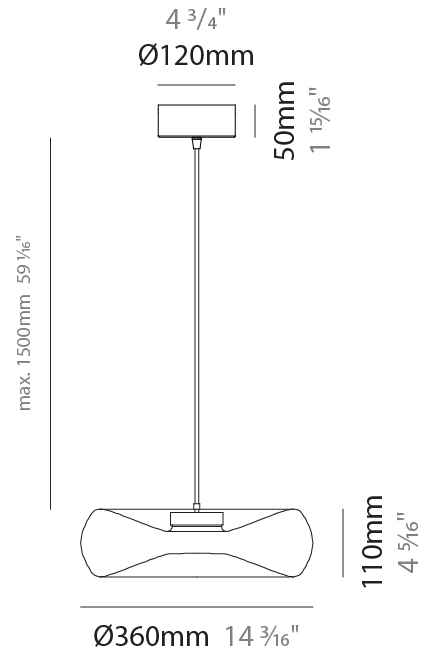

GENERAL

Series: Fold
Subseries: Fold Monopoint
Brand: Cangini & Tucci
Division: Design
Mounting Type: Suspension
Mounting Location: Ceiling
Subcategory: Ambient

PHYSICAL

Shape: Abstract
Diameter (mm): 360
Diameter (in): 14 ³/₁₆
Height (mm): 100
Height (in): 3 ¹⁵/₁₆
Max. Overall Height (mm): 1600
Max. Overall Height (in): 63
Light Distribution: Omnidirectional
Weight (kg): 1.835
Weight (lbs): 4.05
Fixture Finish: [AMB / GRN / PNK / RUB / SKB / SMK / TOB / TRA](#)
Holder Finish: CHR / BLK
Fixture Material: Glass / Metal
Cable Details: 1500mm Transparent Cable
Upon Request: Black Fabric Cable

ELECTRICAL

Lamp Type: LED
Input Wattage (W): 17.4
Dimming: Non-Dimming / Phase Dimming (120vac Only)
Driver Included: Yes
Driver Location: Integrated
Driver Type: Constant Current - Universal
Driver Class: Class 2
Housing: ENCP3
Input Voltage (V): 120 - 277
Constant Current (MA): 500
Upon Request: 0-10Vdc dimming / Non-dimming 120-277Vac (Remote)

LED

Color Temperature (°K): [2700 / 3000](#)
Nominal Lumen (lm): 2370
CRI: >95 CRI
Lamp Life (hrs): 50000

OPTICAL

RATINGS AND CERTIFICATIONS

Certified By: Certified for North American Standards
IP rating: IP20

PROJECT
TYPE
SPECIFIER
QUANTITY
DATE