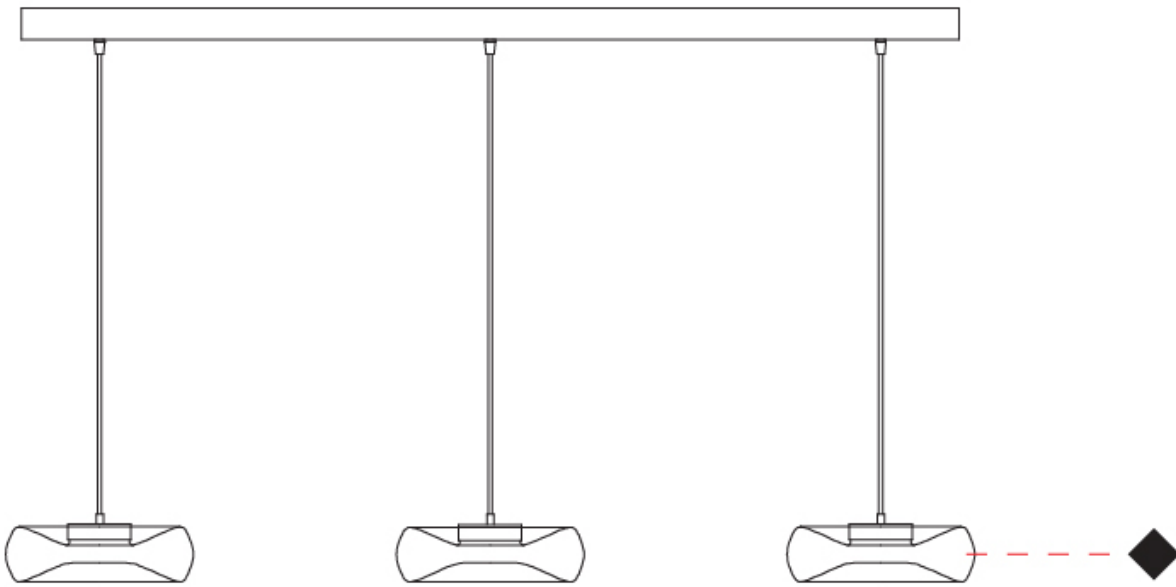

FOLD 3 LIGHT LINEAR SUSPENSION

D141028-

PROJECT _____

TYPE _____

SPECIFIER _____

QUANTITY _____

DATE _____

D