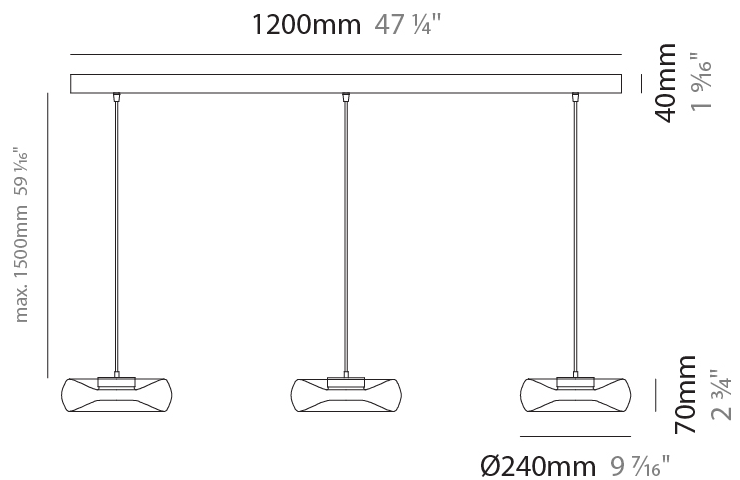

base number   Color   Finish
Temperature   Options

1. To build a product code in our configurator select the specify button on the base model # product page
2. To build a manual product code on this datasheet choose from the options listed below in blue font and add the suffix to the base model #

GENERAL

Series: Fold
Subseries: Fold 3 Light Linear
Brand: Cangini & Tucci
Division: Design
Mounting Type: Suspension
Mounting Location: Ceiling
Subcategory: Ambient

PHYSICAL

Shape: Abstract
Diameter (mm): 240
Diameter (in): 9 ⁷/₁₆"
Length (mm): 1240
Length (in): 48 ¹³/₁₆"
Height (mm): 1500
Height (in): 59 ⁷/₁₆"
Light Distribution: Omnidirectional
Weight (kg): 4.59
Weight (lbs): 10.12
[Fixture Finish: AMB / GRN / PNK / RUB / SKB / SMK / TOB / TRA](#)
Holder Finish: PSS
Fixture Material: Glass / Metal
Cable Details: 1500mm Transparent Cable
Upon Request: Black Fabric Cable

ELECTRICAL

Lamp Type: LED
Input Wattage (W): 52
Total Output Wattage (W): 35.1
Dimming: Phase Dimming (120Vac Only)
Driver Included: Yes
Driver Location: Integrated
Driver Type: Constant Current - 120Vac
Driver Class: Class 2
Input Voltage (V): 120 - 277
Constant Current (MA): 500
Upon Request: 0-10Vdc dimming / Non-dimming 120-277Vac

LED

[Color Temperature (°K): 2700 / 3000](#)
Nominal Lumen (lm): 7110
CRI: >95 CRI

OPTICAL

RATINGS AND CERTIFICATIONS

Certified By: Certified for North American Standards
IP rating: IP20

PROJECT
TYPE
SPECIFIER
QUANTITY
DATE