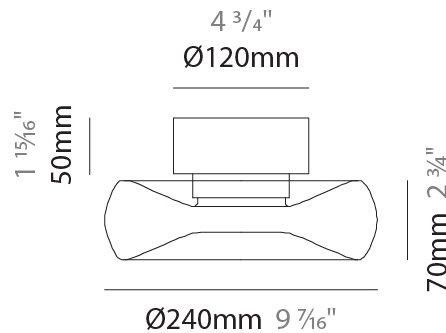

PROJECT
TYPE
SPECIFIER
QUANTITY
DATE

FOLD SURFACE

D142000-

base number   Color   Finish   Finish
Temperature   Options   Options

1. To build a product code in our configurator select the specify button on the base model # product page
2. To build a manual product code on this datasheet choose from the options listed below in blue font and add the suffix to the base model #

GENERAL

Series: Fold
Brand: Cangini & Tucci
Division: Design
Mounting Type: Surface
Mounting Location: Ceiling
Subcategory: Ambient

PHYSICAL

Shape: Abstract
Diameter (mm): 240
Diameter (in): 9 7/16
Height (mm): 120
Height (in): 4 3/4
Light Distribution: Omnidirectional
Weight (kg): 1.135
Weight (lbs): 2.50
Fixture Finish: [AMB](#) / [GRN](#) / [PNK](#) / [RUB](#) / [SKB](#) / [SMK](#) / [TOB](#) / [TRA](#)
Holder Finish: CHR / BLK
Fixture Material: Glass / Metal
Cable Details: 1500mm Transparent Cable
Upon Request: Black Fabric Cable

ELECTRICAL

Lamp Type: LED
Input Wattage (W): 14
Total Output Wattage (W): 11.7
Dimming: Phase Dimming (120Vac Only)
Driver Included: Yes
Driver Location: Integrated
Driver Type: Constant Current - 120Vac
Driver Class: Class 2
Input Voltage (V): 120 - 277
Constant Current (MA): 350
Upon Request: 0-10Vdc dimming / Non-dimming 120-277Vac

LED

Color Temperature (°K): [2700](#) / [3000](#)
Nominal Lumen (lm): 1615
CRI: >95 CRI

OPTICAL

RATINGS AND CERTIFICATIONS

Certified By: Certified for North American Standards
IP rating: IP20