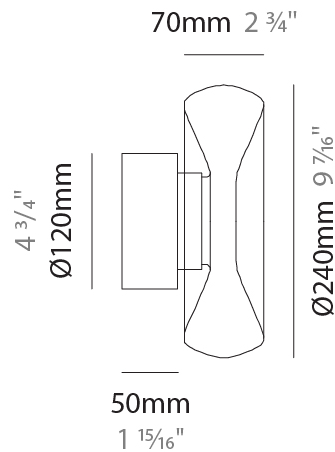

PROJECT
TYPE
SPECIFIER
QUANTITY
DATE

FOLD SURFACE

D143002-

base number   Color   Finish   Finish
Temperature   Options   Options

1. To build a product code in our configurator select the specify button on the base model # product page
2. To build a manual product code on this datasheet choose from the options listed below in blue font and add the suffix to the base model #

GENERAL

Series: Fold
Brand: Cangini & Tucci
Division: Design
Mounting Type: Surface
Mounting Location: Wall
Subcategory: Ambient

PHYSICAL

Shape: Abstract
Diameter (mm): 240
Diameter (in): 9 7/16
Height (mm): 240
Depth (mm): 120
Height (in): 9 7/16
Depth (in): 4 3/4
Light Distribution: Omnidirectional
Weight (kg): 1.135
Weight (lbs): 2.50
Fixture Finish: [AMB / GRN / PNK / RUB / SKB / SMK / TOB / TRA](#)
Holder Finish: CHR / BLK
Fixture Material: Glass / Metal
Cable Details: 1500mm Transparent Cable
Upon Request: Black Fabric Cable

ELECTRICAL

Lamp Type: LED
Input Wattage (W): 14
Total Output Wattage (W): 11.7
Dimming: Phase Dimming (120Vac Only)
Driver Included: Yes
Driver Location: Integrated
Driver Type: Constant Current - 120Vac
Driver Class: Class 2
Input Voltage (V): 120 - 277
Constant Current (MA): 350
Upon Request: 0-10Vdc dimming / Non-dimming 120-277Vac

LED

Color Temperature (°K): [2700 / 3000](#)
Nominal Lumen (lm): 1615
CRI: >95 CRI

OPTICAL

RATINGS AND CERTIFICATIONS

Certified By: Certified for North American Standards
IP rating: IP20