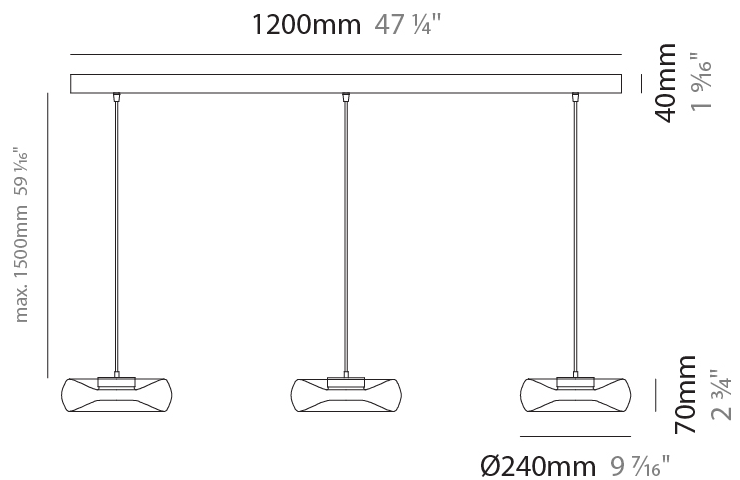

FOLD 3 LIGHT LINEAR SUSPENSION

D141028- -

base number   Color   Finish
Temperature   Options

1. To build a product code in our configurator select the specify button on the base model # product page
2. To build a manual product code on this datasheet choose from the options listed below in blue font and add the suffix to the base model #

GENERAL

Series: Fold
Subseries: Fold 3 Light Linear
Brand: Cangini & Tucci
Division: Design
Mounting Type: Suspension
Mounting Location: Ceiling
Subcategory: Ambient

PHYSICAL

Shape: Abstract
Diameter (mm): 240
Diameter (in): 9 7/16
Length (mm): 1240
Length (in): 48 13/16
Height (mm): 1500
Height (in): 59 1/16
Light Distribution: Omnidirectional
Weight (kg): 4.59
Weight (lbs): 10.12
Fixture Finish: [AMB / GRN / PNK / RUB / SKB / SMK / TOB / TRA](#)
Holder Finish: PSS
Fixture Material: Glass / Metal
Cable Details: 1500mm Transparent Cable
Upon Request: Black Fabric Cable

ELECTRICAL

Lamp Type: LED
Input Wattage (W): 52
Total Output Wattage (W): 35.1
Dimming: Phase Dimming (120Vac Only)
Driver Included: Yes
Driver Location: Integrated
Driver Type: Constant Current - 120Vac
Driver Class: Class 2
Input Voltage (V): 120 - 277
Constant Current (MA): 500
Upon Request: 0-10Vdc dimming / Non-dimming 120-277Vac

LED

Color Temperature (°K): [2700 / 3000](#)
Nominal Lumen (lm): 7110
CRI: >95 CRI

OPTICAL

RATINGS AND CERTIFICATIONS

Certified By: Certified for North American Standards
IP rating: IP20