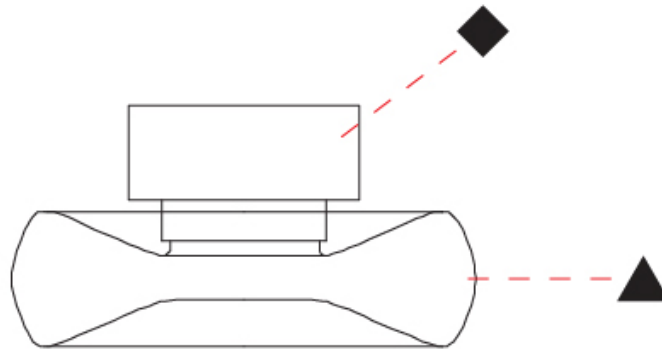

FOLD SURFACE

D142000-

PROJECT	_____
TYPE	_____
SPECIFIER	_____
QUANTITY	_____
DATE	_____

D