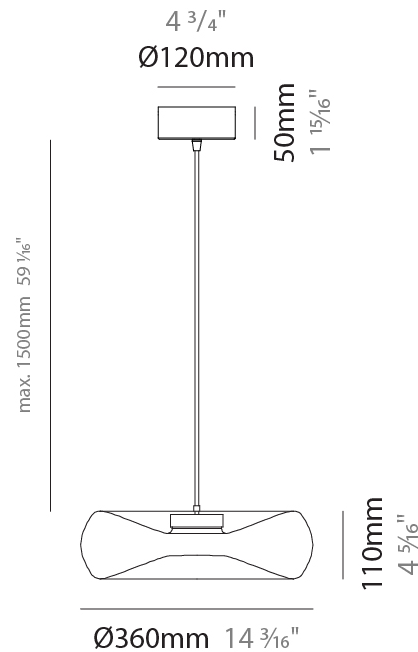

GENERAL

Series: Fold
Subseries: Fold Monopoint
Brand: Cangini & Tucci
Division: Design
Mounting Type: Suspension
Mounting Location: Ceiling
Subcategory: Ambient

PHYSICAL

Shape: Abstract
Diameter (mm): 360
Diameter (in): 14 ³/₁₆
Height (mm): 100
Height (in): 3 ¹⁵/₁₆
Max. Overall Height (mm): 1600
Max. Overall Height (in): 63
Light Distribution: Omnidirectional
Weight (kg): 1.835
Weight (lbs): 4.05
Fixture Finish: [AMB / GRN / PNK / RUB / SKB / SMK / TOB / TRA](#)
Holder Finish: CHR / BLK
Fixture Material: Glass / Metal
Cable Details: 1500mm Transparent Cable
Upon Request: Black Fabric Cable

ELECTRICAL

Lamp Type: LED
Input Wattage (W): 17.4
Dimming: Non-Dimming / Phase Dimming (120vac Only)
Driver Included: Yes
Driver Location: Integrated
Driver Type: Constant Current - Universal
Driver Class: Class 2
Housing: ENCP3
Input Voltage (V): 120 - 277
Constant Current (MA): 500
Upon Request: 0-10Vdc dimming / Non-dimming 120-277Vac (Remote)

LED

Color Temperature (°K): [2700 / 3000](#)
Nominal Lumen (lm): 2370
CRI: >95 CRI
Lamp Life (hrs): 50000

OPTICAL

RATINGS AND CERTIFICATIONS

Certified By: Certified for North American Standards
IP rating: IP20

PROJECT
TYPE
SPECIFIER
QUANTITY
DATE