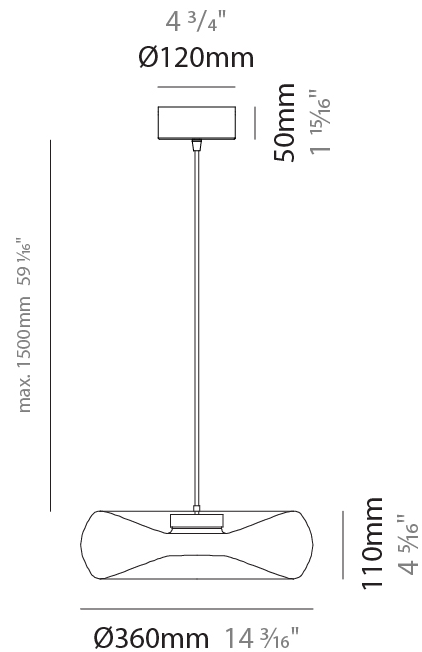

GENERAL

Series: Fold
Subseries: Fold Monopoint
Brand: Cangini & Tucci
Division: Design
Mounting Type: Suspension
Mounting Location: Ceiling
Subcategory: Ambient

PHYSICAL

Shape: Abstract
Diameter (mm): 360
Diameter (in): 14 ³/₁₆
Height (mm): 100
Height (in): 3 ¹⁵/₁₆
Max. Overall Height (mm): 1600
Max. Overall Height (in): 63
Light Distribution: Omnidirectional
Weight (kg): 1.835
Weight (lbs): 4.05
[Fixture Finish: AMB / GRN / PNK / RUB / SKB / SMK / TOB / TRA](#)
Holder Finish: CHR / BLK
Fixture Material: Glass / Metal
Cable Details: 1500mm Transparent Cable
Upon Request: Black Fabric Cable

ELECTRICAL

Lamp Type: LED
Input Wattage (W): 17.4
Dimming: Non-Dimming / Phase Dimming (120vac Only)
Driver Included: Yes
Driver Location: Integrated
Driver Type: Constant Current - Universal
Driver Class: Class 2
Housing: ENCP3
Input Voltage (V): 120 - 277
Constant Current (MA): 500
Upon Request: 0-10Vdc dimming / Non-dimming 120-277Vac (Remote)

LED

[Color Temperature (°K): 2700 / 3000](#)
Nominal Lumen (lm): 2370
CRI: >95 CRI
Lamp Life (hrs): 50000

OPTICAL

RATINGS AND CERTIFICATIONS

Certified By: Certified for North American Standards
IP rating: IP20

PROJECT
TYPE
SPECIFIER
QUANTITY
DATE