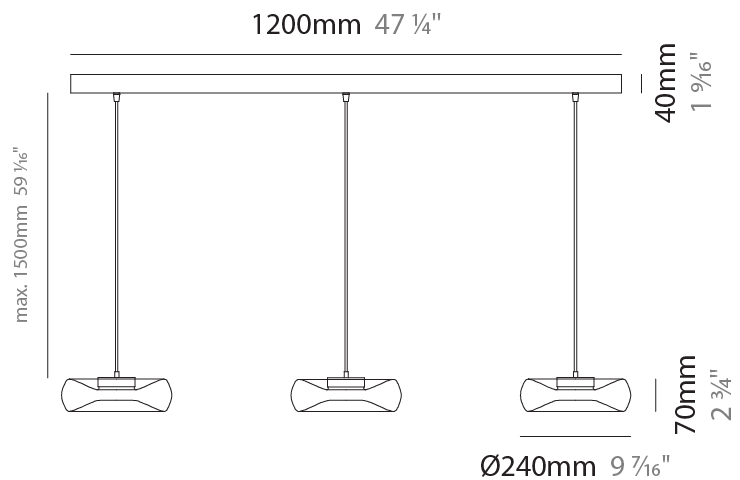

FOLD 3 LIGHT LINEAR SUSPENSION

D141028-

base number   Color   Finish
Temperature   Options

1. To build a product code in our configurator select the specify button on the base model # product page
2. To build a manual product code on this datasheet choose from the options listed below in blue font and add the suffix to the base model #

GENERAL

Series: Fold
Subseries: Fold 3 Light Linear
Brand: Cangini & Tucci
Division: Design
Mounting Type: Suspension
Mounting Location: Ceiling
Subcategory: Ambient

PHYSICAL

Shape: Abstract
Diameter (mm): 240
Diameter (in): 9 7/16
Length (mm): 1240
Length (in): 48 13/16
Height (mm): 1500
Height (in): 59 1/16
Light Distribution: Omnidirectional
Weight (kg): 4.59
Weight (lbs): 10.12
Fixture Finish: [AMB / GRN / PNK / RUB / SKB / SMK / TOB / TRA](#)
Holder Finish: PSS
Fixture Material: Glass / Metal
Cable Details: 1500mm Transparent Cable
Upon Request: Black Fabric Cable

ELECTRICAL

Lamp Type: LED
Input Wattage (W): 52
Total Output Wattage (W): 35.1
Dimming: Phase Dimming (120Vac Only)
Driver Included: Yes
Driver Location: Integrated
Driver Type: Constant Current - 120Vac
Driver Class: Class 2
Input Voltage (V): 120 - 277
Constant Current (MA): 500
Upon Request: 0-10Vdc dimming / Non-dimming 120-277Vac

LED

Color Temperature (°K): [2700 / 3000](#)
Nominal Lumen (lm): 7110
CRI: >95 CRI

OPTICAL

RATINGS AND CERTIFICATIONS

Certified By: Certified for North American Standards
IP rating: IP20