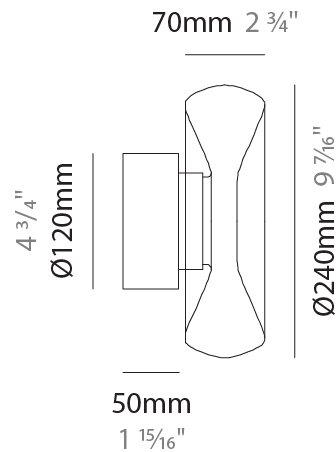

PROJECT
TYPE
SPECIFIER
QUANTITY
DATE

FOLD SURFACE

D143002-

base number   Color   Finish   Finish
Temperature   Options   Options

1. To build a product code in our configurator select the specify button on the base model # product page
2. To build a manual product code on this datasheet choose from the options listed below in blue font and add the suffix to the base model #

GENERAL

Series: Fold
Brand: Cangini & Tucci
Division: Design
Mounting Type: Surface
Mounting Location: Wall
Subcategory: Ambient

PHYSICAL

Shape: Abstract
Diameter (mm): 240
Diameter (in): 9 7/16
Height (mm): 240
Depth (mm): 120
Height (in): 9 7/16
Depth (in): 4 3/4
Light Distribution: Omnidirectional
Weight (kg): 1.135
Weight (lbs): 2.50
Fixture Finish: [AMB](#) / [GRN](#) / [PNK](#) / [RUB](#) / [SKB](#) / [SMK](#) / [TOB](#) / [TRA](#)
Holder Finish: CHR / BLK
Fixture Material: Glass / Metal
Cable Details: 1500mm Transparent Cable
Upon Request: Black Fabric Cable

ELECTRICAL

Lamp Type: LED
Input Wattage (W): 14
Total Output Wattage (W): 11.7
Dimming: Phase Dimming (120Vac Only)
Driver Included: Yes
Driver Location: Integrated
Driver Type: Constant Current - 120Vac
Driver Class: Class 2
Input Voltage (V): 120 - 277
Constant Current (MA): 350
Upon Request: 0-10Vdc dimming / Non-dimming 120-277Vac

LED

Color Temperature (°K): [2700](#) / [3000](#)
Nominal Lumen (lm): 1615
CRI: >95 CRI

OPTICAL

RATINGS AND CERTIFICATIONS

Certified By: Certified for North American Standards
IP rating: IP20