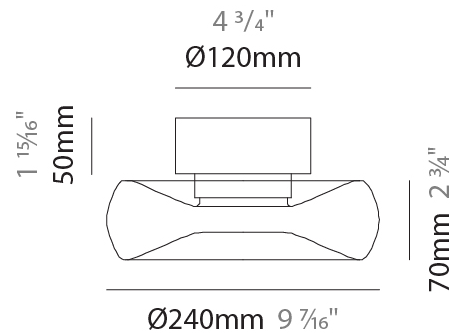

FOLD SURFACE

D142000-

base number   Color   Finish   Finish
Temperature   Options   Options

1. To build a product code in our configurator select the specify button on the base model # product page
2. To build a manual product code on this datasheet choose from the options listed below in blue font and add the suffix to the base model #

GENERAL

Series: Fold
Brand: Cangini & Tucci
Division: Design
Mounting Type: Surface
Mounting Location: Ceiling
Subcategory: Ambient

PHYSICAL

Shape: Abstract
Diameter (mm): 240
Diameter (in): 9 7/16
Height (mm): 120
Height (in): 4 3/4
Light Distribution: Omnidirectional
Weight (kg): 1.135
Weight (lbs): 2.50
Fixture Finish: [AMB](#) / [GRN](#) / [PNK](#) / [RUB](#) / [SKB](#) / [SMK](#) / [TOB](#) / [TRA](#)
Holder Finish: CHR / BLK
Fixture Material: Glass / Metal
Cable Details: 1500mm Transparent Cable
Upon Request: Black Fabric Cable

ELECTRICAL

Lamp Type: LED
Input Wattage (W): 14
Total Output Wattage (W): 11.7
Dimming: Phase Dimming (120Vac Only)
Driver Included: Yes
Driver Location: Integrated
Driver Type: Constant Current - 120Vac
Driver Class: Class 2
Input Voltage (V): 120 - 277
Constant Current (MA): 350
Upon Request: 0-10Vdc dimming / Non-dimming 120-277Vac

LED

Color Temperature (°K): [2700](#) / [3000](#)
Nominal Lumen (lm): 1615
CRI: >95 CRI

OPTICAL

RATINGS AND CERTIFICATIONS

Certified By: Certified for North American Standards
IP rating: IP20