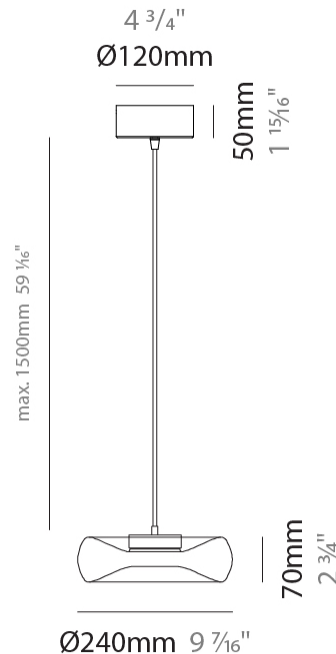

1. To build a product code in our configurator select the specify button on the base model # product page
2. To build a manual product code on this datasheet choose from the options listed below in blue font and add the suffix to the base model #

GENERAL

Series: Fold
Subseries: Fold Monopoint
Brand: Cangini & Tucci
Division: Design
Mounting Type: Suspension
Mounting Location: Ceiling
Subcategory: Ambient

PHYSICAL

Shape: Abstract
Diameter (mm): 240
Diameter (in): 9 ⁷/₁₆
Height (mm): 70
Height (in): 2 ³/₄
Max. Overall Height (mm): 1570
Max. Overall Height (in): 61 ¹³/₁₆
Light Distribution: Omnidirectional
Weight (kg): 1.235
Weight (lbs): 2.72
[Fixture Finish: AMB / GRN / PNK / RUB / SKB / SMK / TOB / TRA](#)
Holder Finish: CHR / BLK
Fixture Material: Glass / Metal
Cable Details: 1500mm Transparent Cable
Upon Request: Black Fabric Cable

ELECTRICAL

Lamp Type: LED
Input Wattage (W): 17.4
Dimming: Phase Dimming (120Vac Only)
Driver Included: Yes
Driver Location: Integrated
Driver Type: Constant Current - 120Vac
Driver Class: Class 2
Input Voltage (V): 120 - 277
Constant Current (MA): 500
Upon Request: 0-10Vdc dimming / Non-dimming 120-277Vac

LED

[Color Temperature (°K): 2700 / 3000](#)
Nominal Lumen (lm): 2370
CRI: >95 CRI

OPTICAL

RATINGS AND CERTIFICATIONS

Certified By: Certified for North American Standards
IP rating: IP20

PROJECT
TYPE
SPECIFIER
QUANTITY
DATE