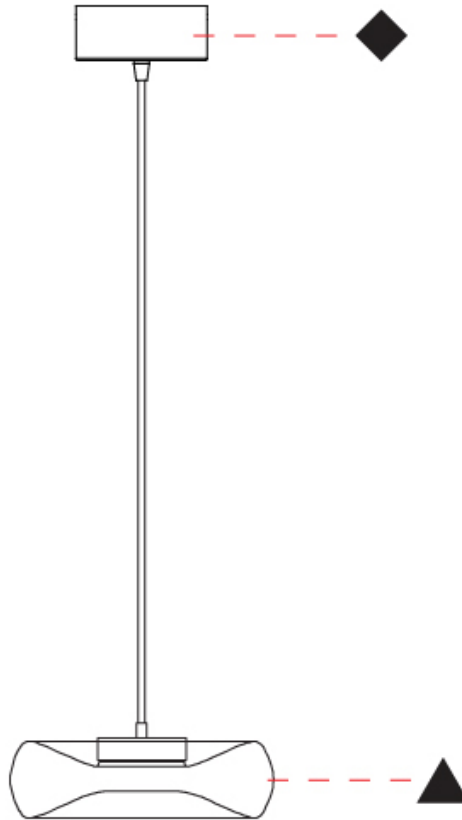

FOLD MONOPOINT SUSPENSION

D141024-

PROJECT

TYPE

SPECIFIER

QUANTITY

DATE

D