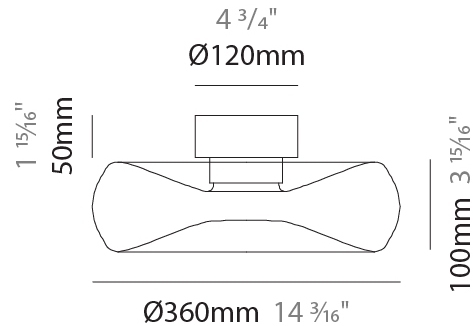

PROJECT	_____
TYPE	_____
SPECIFIER	_____
QUANTITY	_____
DATE	_____

FOLD SURFACE

D142001-

base number   Color   Finish   Finish
Temperature   Options   Options

1. To build a product code in our configurator select the specify button on the base model # product page
2. To build a manual product code on this datasheet choose from the options listed below in blue font and add the suffix to the base model #

GENERAL

Series: Fold
Brand: Cangini & Tucci
Division: Design
Mounting Type: Surface
Mounting Location: Ceiling
Subcategory: Ambient

PHYSICAL

Shape: Abstract
Diameter (mm): 360
Diameter (in): 14 ³/₁₆
Height (mm): 150
Height (in): 5 ⁷/₈
Light Distribution: Omnidirectional
Weight (kg): 1.735
Weight (lbs): 3.83
Fixture Finish: [AMB / GRN / PNK / RUB / SKB / SMK / TOB / TRA](#)
Holder Finish: CHR / BLK
Fixture Material: Glass / Metal
Cable Details: 1500mm Transparent Cable
Upon Request: Black Fabric Cable

ELECTRICAL

Lamp Type: LED
Input Wattage (W): 14
Total Output Wattage (W): 11.7
Dimming: Phase Dimming (120Vac Only)
Driver Included: Yes
Driver Location: Integrated
Driver Type: Constant Current - 120 / 277Vac
Driver Class: Class 2
Input Voltage (V): 120 - 277
Constant Current (MA): 350
Upon Request: 0-10Vdc dimming / Non-dimming 120-277Vac

LED

Color Temperature (°K): [2700 / 3000](#)
Nominal Lumen (lm): 2370
CRI: >95 CRI

OPTICAL

RATINGS AND CERTIFICATIONS

Certified By: Certified for North American Standards
IP rating: IP20