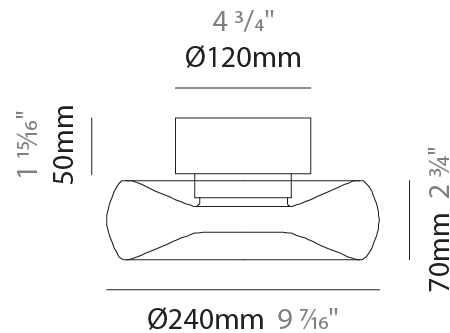

PROJECT _____
TYPE _____
SPECIFIER _____
QUANTITY _____
DATE _____

FOLD SURFACE

D142000-

base number   Color   Finish   Finish
Temperature   Options   Options

1. To build a product code in our configurator select the specify button on the base model # product page
2. To build a manual product code on this datasheet choose from the options listed below in blue font and add the suffix to the base model #

GENERAL

Series: Fold
Brand: Cangini & Tucci
Division: Design
Mounting Type: Surface
Mounting Location: Ceiling
Subcategory: Ambient

PHYSICAL

Shape: Abstract
Diameter (mm): 240
Diameter (in): 9 7/16
Height (mm): 120
Height (in): 4 3/4
Light Distribution: Omnidirectional
Weight (kg): 1.135
Weight (lbs): 2.50
Fixture Finish: [AMB](#) / [GRN](#) / [PNK](#) / [RUB](#) / [SKB](#) / [SMK](#) / [TOB](#) / [TRA](#)
Holder Finish: CHR / BLK
Fixture Material: Glass / Metal
Cable Details: 1500mm Transparent Cable
Upon Request: Black Fabric Cable

ELECTRICAL

Lamp Type: LED
Input Wattage (W): 14
Total Output Wattage (W): 11.7
Dimming: Phase Dimming (120Vac Only)
Driver Included: Yes
Driver Location: Integrated
Driver Type: Constant Current - 120Vac
Driver Class: Class 2
Input Voltage (V): 120 - 277
Constant Current (MA): 350
Upon Request: 0-10Vdc dimming / Non-dimming 120-277Vac

LED

Color Temperature (°K): [2700](#) / [3000](#)
Nominal Lumen (lm): 1615
CRI: >95 CRI

OPTICAL

RATINGS AND CERTIFICATIONS

Certified By: Certified for North American Standards
IP rating: IP20