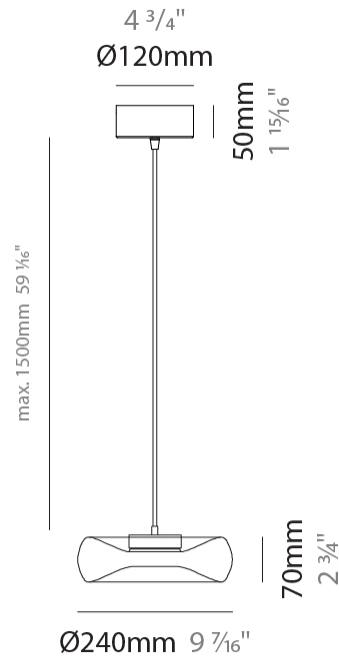

D141024-

base number	Color Temperature	Finish Options	Finish Options

1. To build a product code in our configurator select the specify button on the base model # product page
2. To build a manual product code on this datasheet choose from the options listed below in blue font and add the suffix to the base model #

GENERAL

Series: Fold
Subseries: Fold Monopoint
Brand: Cangini & Tucci
Division: Design
Mounting Type: Suspension
Mounting Location: Ceiling
Subcategory: Ambient

PHYSICAL

Shape: Abstract
Diameter (mm): 240
Diameter (in): 9 7/16
Height (mm): 70
Height (in): 2 3/4
Max. Overall Height (mm): 1570
Max. Overall Height (in): 61 13/16
Light Distribution: Omnidirectional
Weight (kg): 1.235
Weight (lbs): 2.72
Fixture Finish: AMB / GRN / PNK / RUB / SKB / SMK / TOB / TRA
Holder Finish: CHR / BLK
Fixture Material: Glass / Metal
Cable Details: 1500mm Transparent Cable
Upon Request: Black Fabric Cable

ELECTRICAL

Lamp Type: LED
Input Wattage (W): 17.4
Dimming: Phase Dimming (120Vac Only)
Driver Included: Yes
Driver Location: Integrated
Driver Type: Constant Current - 120Vac
Driver Class: Class 2
Input Voltage (V): 120 - 277
Constant Current (MA): 500
Upon Request: 0-10Vdc dimming / Non-dimming 120-277Vac

LED

Color Temperature (°K): 2700 / 3000
Nominal Lumen (lm): 2370
CRI: >95 CRI

OPTICAL

RATINGS AND CERTIFICATIONS

Certified By: Certified for North American Standards
IP rating: IP20