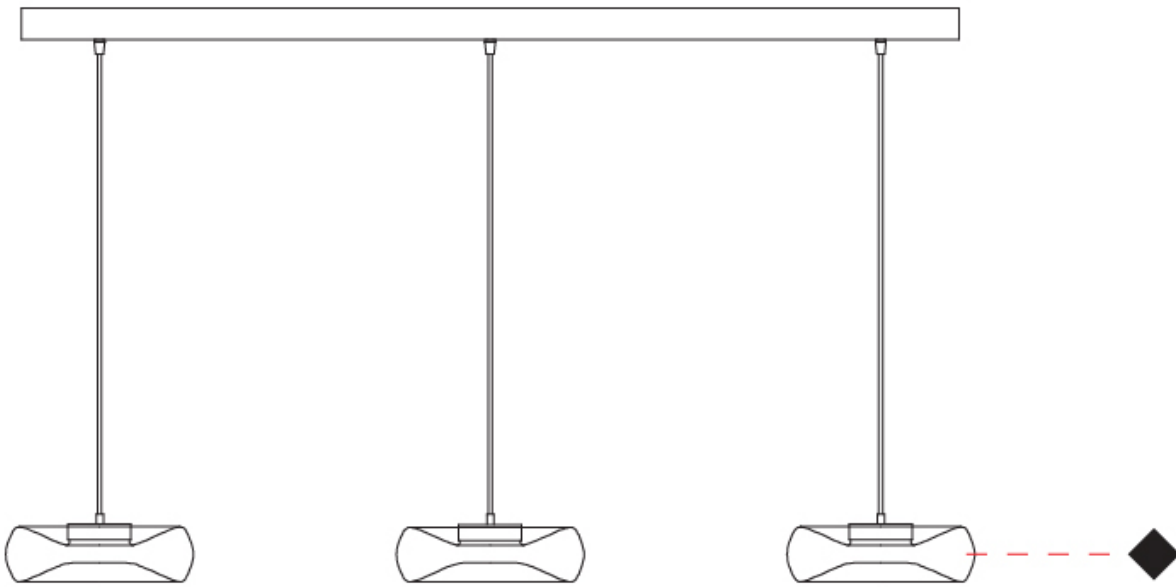

FOLD 3 LIGHT LINEAR SUSPENSION

D141028-

PROJECT	_____
TYPE	_____
SPECIFIER	_____
QUANTITY	_____
DATE	_____

D