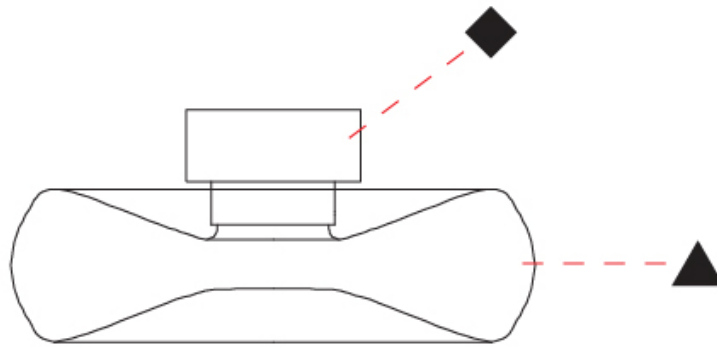

FOLD SURFACE

D142001-

PROJECT

TYPE

SPECIFIER

QUANTITY

DATE

D