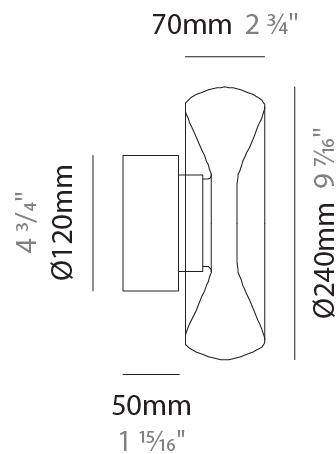

PROJECT
TYPE
SPECIFIER
QUANTITY
DATE

FOLD SURFACE

D143002-

base number	Color Temperature	Finish Options	Finish Options

1. To build a product code in our configurator select the specify button on the base model # product page
2. To build a manual product code on this datasheet choose from the options listed below in blue font and add the suffix to the base model #

GENERAL

Series: Fold
Brand: Cangini & Tucci
Division: Design
Mounting Type: Surface
Mounting Location: Wall
Subcategory: Ambient

PHYSICAL

Shape: Abstract
Diameter (mm): 240
Diameter (in): 9 7/16
Height (mm): 240
Depth (mm): 120
Height (in): 9 7/16
Depth (in): 4 3/4
Light Distribution: Omnidirectional
Weight (kg): 1.135
Weight (lbs): 2.50
Fixture Finish: AMB / GRN / PNK / RUB / SKB / SMK / TOB / TRA
Holder Finish: CHR / BLK
Fixture Material: Glass / Metal
Cable Details: 1500mm Transparent Cable
Upon Request: Black Fabric Cable

ELECTRICAL

Lamp Type: LED
Input Wattage (W): 14
Total Output Wattage (W): 11.7
Dimming: Phase Dimming (120Vac Only)
Driver Included: Yes
Driver Location: Integrated
Driver Type: Constant Current - 120Vac
Driver Class: Class 2
Input Voltage (V): 120 - 277
Constant Current (MA): 350
Upon Request: 0-10Vdc dimming / Non-dimming 120-277Vac

LED

Color Temperature (°K): 2700 / 3000
Nominal Lumen (lm): 1615
CRI: >95 CRI

OPTICAL

RATINGS AND CERTIFICATIONS

Certified By: Certified for North American Standards
IP rating: IP20