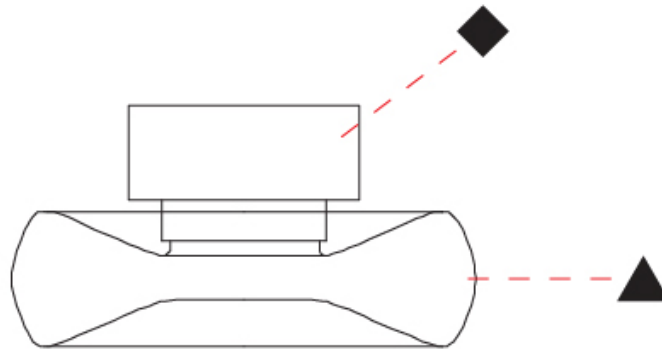

FOLD SURFACE

D142000-

PROJECT	_____
TYPE	_____
SPECIFIER	_____
QUANTITY	_____
DATE	_____

D