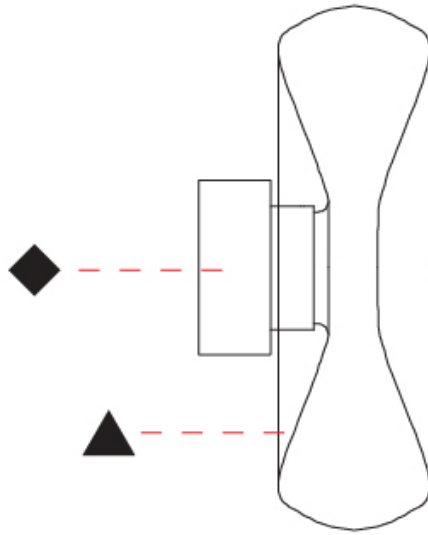

FOLD SURFACE

D143003-

PROJECT

TYPE

SPECIFIER

QUANTITY

DATE

D