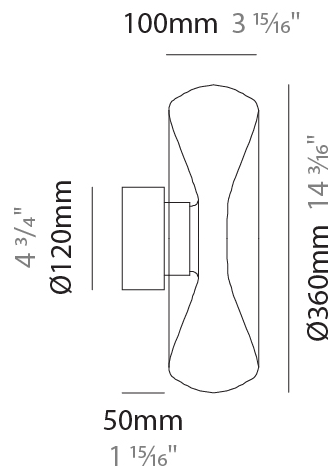

FOLD SURFACE

D143003-

base number	Color	Finish	Finish
	Temperature	Options	Options

1. To build a product code in our configurator select the specify button on the base model # product page
2. To build a manual product code on this datasheet choose from the options listed below in blue font and add the suffix to the base model #

GENERAL

Series: Fold
Brand: Cangini & Tucci
Division: Design
Mounting Type: Surface
Mounting Location: Wall
Subcategory: Ambient

PHYSICAL

Shape: Abstract
Diameter (mm): 360
Diameter (in): 14 ³/₁₆
Height (mm): 360
Depth (mm): 150
Height (in): 14 ³/₁₆
Depth (in): 5 ⁷/₁₆
Light Distribution: Omnidirectional
Weight (kg): 1.735
Weight (lbs): 3.83
Fixture Finish: AMB / GRN / PNK / RUB / SKB / SMK / TOB / TRA
Holder Finish: CHR / BLK
Fixture Material: Glass / Metal
Cable Details: 1500mm Transparent Cable
Upon Request: Black Fabric Cable

ELECTRICAL

Lamp Type: LED
Input Wattage (W): 14
Total Output Wattage (W): 11.7
Dimming: Phase Dimming (120Vac Only)
Driver Included: Yes
Driver Location: Integrated
Driver Type: Constant Current - 120Vac
Driver Class: Class 2
Input Voltage (V): 120 - 277
Constant Current (MA): 350
Upon Request: 0-10Vdc dimming / Non-dimming 120-277Vac

LED

Color Temperature (°K): 2700 / 3000
Nominal Lumen (lm): 1615
CRI: >95 CRI

OPTICAL

RATINGS AND CERTIFICATIONS

Certified By: Certified for North American Standards
IP rating: IP20