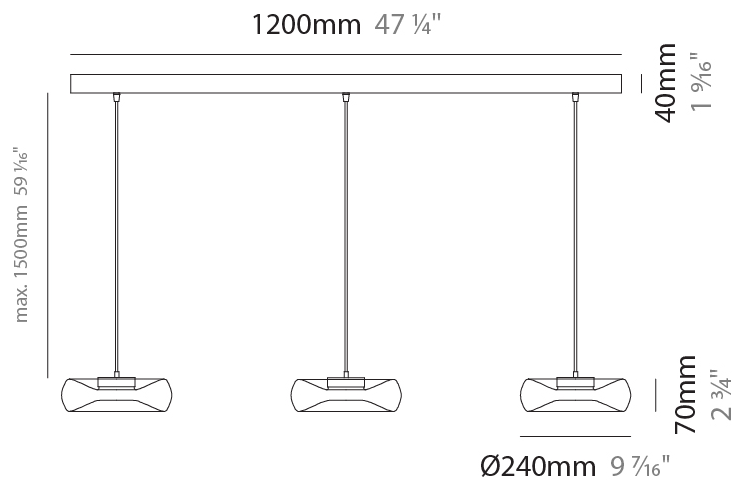

base number   Color   Finish
Temperature   Options

1. To build a product code in our configurator select the specify button on the base model # product page
2. To build a manual product code on this datasheet choose from the options listed below in blue font and add the suffix to the base model #

GENERAL

Series: Fold
Subseries: Fold 3 Light Linear
Brand: Cangini & Tucci
Division: Design
Mounting Type: Suspension
Mounting Location: Ceiling
Subcategory: Ambient

PHYSICAL

Shape: Abstract
Diameter (mm): 240
Diameter (in): 9 ⁷/₁₆
Length (mm): 1240
Length (in): 48 ¹³/₁₆
Height (mm): 1500
Height (in): 59 ⁷/₁₆
Light Distribution: Omnidirectional
Weight (kg): 4.59
Weight (lbs): 10.12
[Fixture Finish: AMB / GRN / PNK / RUB / SKB / SMK / TOB / TRA](#)
Holder Finish: PSS
Fixture Material: Glass / Metal
Cable Details: 1500mm Transparent Cable
Upon Request: Black Fabric Cable

ELECTRICAL

Lamp Type: LED
Input Wattage (W): 52
Total Output Wattage (W): 35.1
Dimming: Phase Dimming (120Vac Only)
Driver Included: Yes
Driver Location: Integrated
Driver Type: Constant Current - 120Vac
Driver Class: Class 2
Input Voltage (V): 120 - 277
Constant Current (MA): 500
Upon Request: 0-10Vdc dimming / Non-dimming 120-277Vac

LED

[Color Temperature (°K): 2700 / 3000](#)
Nominal Lumen (lm): 7110
CRI: >95 CRI

OPTICAL

RATINGS AND CERTIFICATIONS

Certified By: Certified for North American Standards
IP rating: IP20

PROJECT
TYPE
SPECIFIER
QUANTITY
DATE