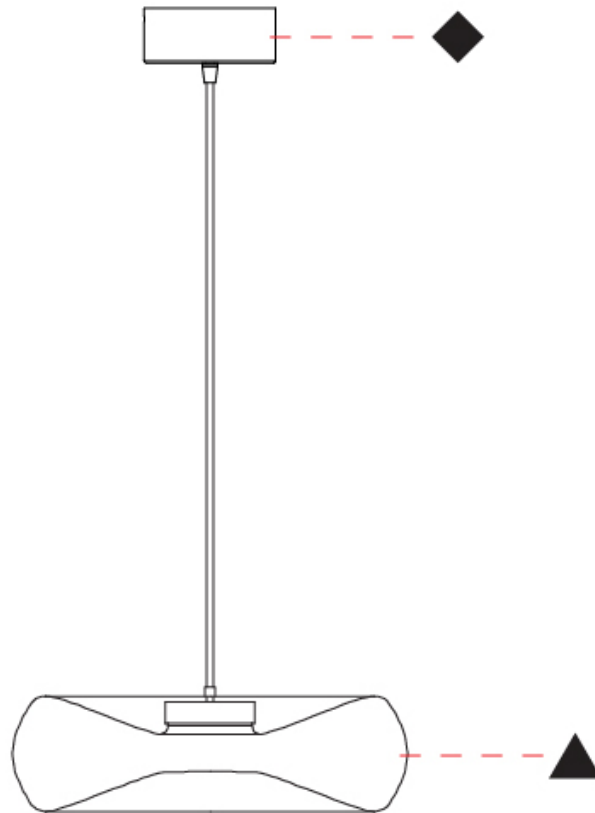

FOLD MONOPOINT SUSPENSION

D141025-

PROJECT

TYPE

SPECIFIER

QUANTITY

DATE

D