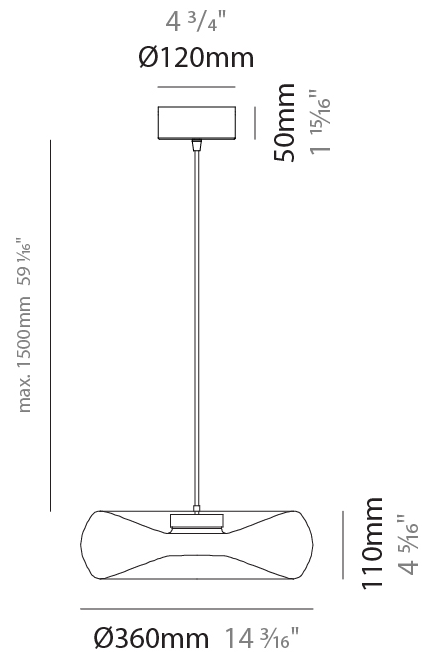

GENERAL

Series: Fold
Subseries: Fold Monopoint
Brand: Cangini & Tucci
Division: Design
Mounting Type: Suspension
Mounting Location: Ceiling
Subcategory: Ambient

PHYSICAL

Shape: Abstract
Diameter (mm): 360
Diameter (in): 14 ³/₁₆
Height (mm): 100
Height (in): 3 ¹⁵/₁₆
Max. Overall Height (mm): 1600
Max. Overall Height (in): 63
Light Distribution: Omnidirectional
Weight (kg): 1.835
Weight (lbs): 4.05
Fixture Finish: [AMB / GRN / PNK / RUB / SKB / SMK / TOB / TRA](#)
Holder Finish: CHR / BLK
Fixture Material: Glass / Metal
Cable Details: 1500mm Transparent Cable
Upon Request: Black Fabric Cable

ELECTRICAL

Lamp Type: LED
Input Wattage (W): 17.4
Dimming: Non-Dimming / Phase Dimming (120vac Only)
Driver Included: Yes
Driver Location: Integrated
Driver Type: Constant Current - Universal
Driver Class: Class 2
Housing: ENCP3
Input Voltage (V): 120 - 277
Constant Current (MA): 500
Upon Request: 0-10Vdc dimming / Non-dimming 120-277Vac (Remote)

LED

Color Temperature (°K): [2700 / 3000](#)
Nominal Lumen (lm): 2370
CRI: >95 CRI
Lamp Life (hrs): 50000

OPTICAL

RATINGS AND CERTIFICATIONS

Certified By: Certified for North American Standards
IP rating: IP20

PROJECT
TYPE
SPECIFIER
QUANTITY
DATE