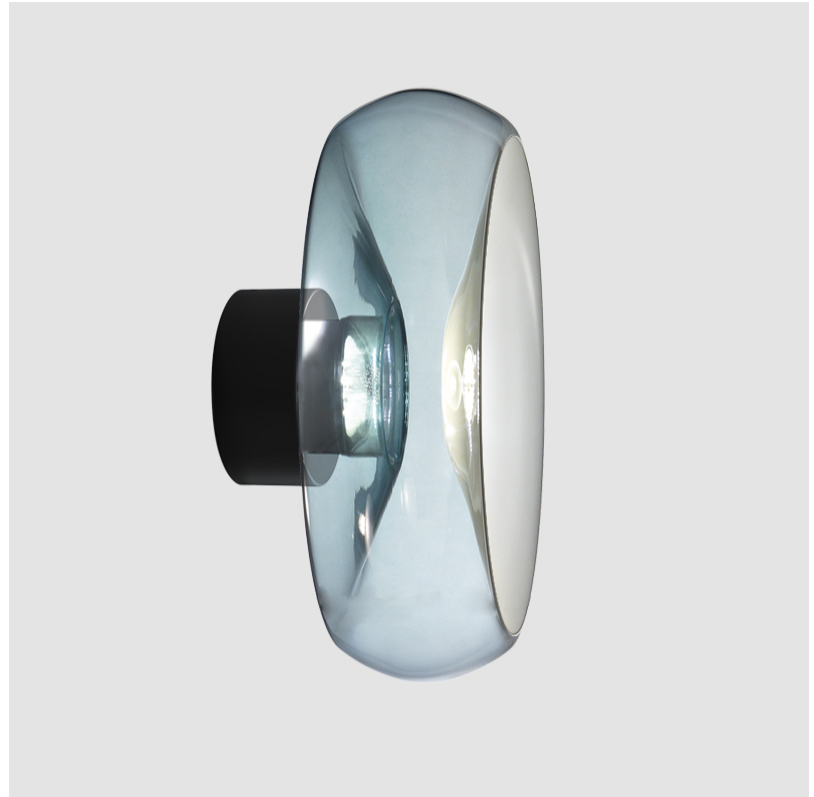

FOLD SURFACE

D143003-

base number	Color	Finish	Finish
	Temperature	Options	Options

1. To build a product code in our configurator select the specify button on the base model # product page
2. To build a manual product code on this datasheet choose from the options listed below in blue font and add the suffix to the base model #

GENERAL

Series: Fold
Brand: Cangini & Tucci
Division: Design
Mounting Type: Surface
Mounting Location: Wall
Subcategory: Ambient

PHYSICAL

Shape: Abstract
Diameter (mm): 360
Diameter (in): 14 ³/₁₆
Height (mm): 360
Depth (mm): 150
Height (in): 14 ³/₁₆
Depth (in): 5 ⁷/₁₆
Light Distribution: Omnidirectional
Weight (kg): 1.735
Weight (lbs): 3.83
Fixture Finish: AMB / GRN / PNK / RUB / SKB / SMK / TOB / TRA
Holder Finish: CHR / BLK
Fixture Material: Glass / Metal
Cable Details: 1500mm Transparent Cable
Upon Request: Black Fabric Cable

ELECTRICAL

Lamp Type: LED
Input Wattage (W): 14
Total Output Wattage (W): 11.7
Dimming: Phase Dimming (120Vac Only)
Driver Included: Yes
Driver Location: Integrated
Driver Type: Constant Current - 120Vac
Driver Class: Class 2
Input Voltage (V): 120 - 277
Constant Current (MA): 350
Upon Request: 0-10Vdc dimming / Non-dimming 120-277Vac

LED

Color Temperature (°K): 2700 / 3000
Nominal Lumen (lm): 1615
CRI: >95 CRI

OPTICAL

RATINGS AND CERTIFICATIONS

Certified By: Certified for North American Standards
IP rating: IP20