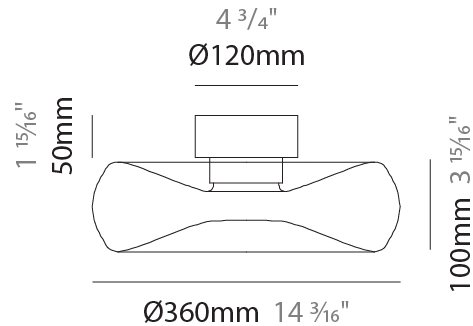

PROJECT	_____
TYPE	_____
SPECIFIER	_____
QUANTITY	_____
DATE	_____

FOLD SURFACE

D142001-

base number   Color   Finish   Finish
Temperature   Options   Options

1. To build a product code in our configurator select the specify button on the base model # product page
2. To build a manual product code on this datasheet choose from the options listed below in blue font and add the suffix to the base model #

GENERAL

Series: Fold
Brand: Cangini & Tucci
Division: Design
Mounting Type: Surface
Mounting Location: Ceiling
Subcategory: Ambient

PHYSICAL

Shape: Abstract
Diameter (mm): 360
Diameter (in): 14 ³/₁₆
Height (mm): 150
Height (in): 5 ⁷/₈
Light Distribution: Omnidirectional
Weight (kg): 1.735
Weight (lbs): 3.83
Fixture Finish: [AMB](#) / [GRN](#) / [PNK](#) / [RUB](#) / [SKB](#) / [SMK](#) / [TOB](#) / [TRA](#)
Holder Finish: CHR / BLK
Fixture Material: Glass / Metal
Cable Details: 1500mm Transparent Cable
Upon Request: Black Fabric Cable

ELECTRICAL

Lamp Type: LED
Input Wattage (W): 14
Total Output Wattage (W): 11.7
Dimming: Phase Dimming (120Vac Only)
Driver Included: Yes
Driver Location: Integrated
Driver Type: Constant Current - 120 / 277Vac
Driver Class: Class 2
Input Voltage (V): 120 - 277
Constant Current (MA): 350
Upon Request: 0-10Vdc dimming / Non-dimming 120-277Vac

LED

Color Temperature (°K): [2700](#) / [3000](#)
Nominal Lumen (lm): 2370
CRI: >95 CRI

OPTICAL

RATINGS AND CERTIFICATIONS

Certified By: Certified for North American Standards
IP rating: IP20