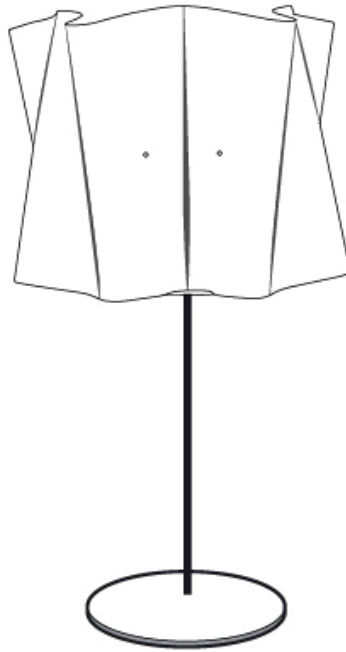

FOLIO PORTABLE

D64008-

PROJECT	_____
TYPE	_____
SPECIFIER	_____
QUANTITY	_____
DATE	_____