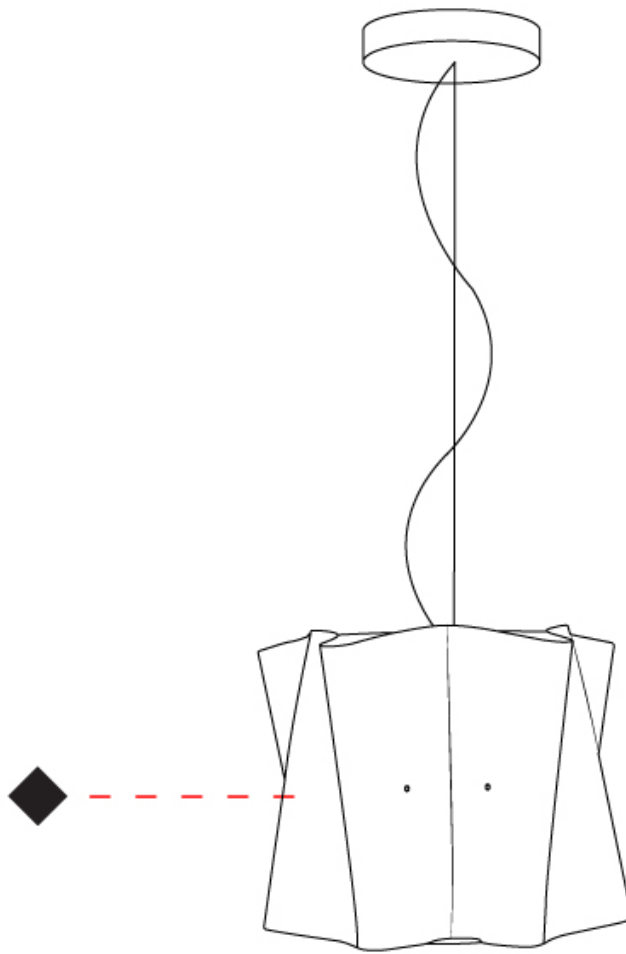

FOLIO SUSPENSION

D61019-

PROJECT	_____
TYPE	_____
SPECIFIER	_____
QUANTITY	_____
DATE	_____

D