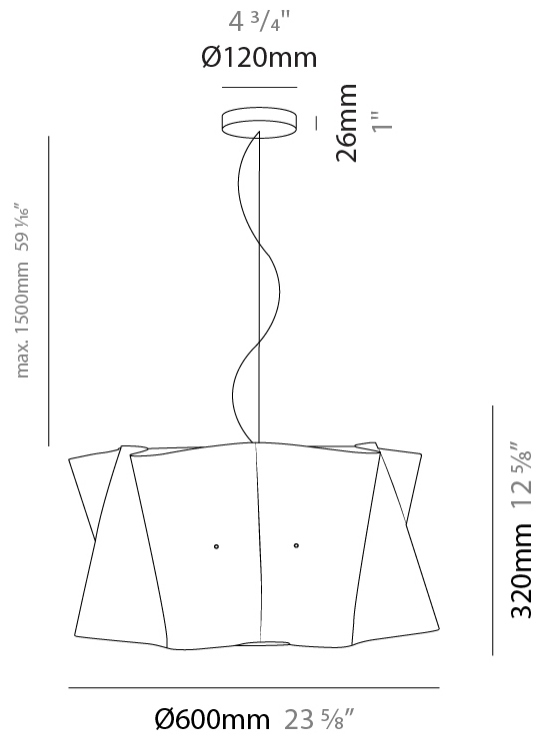

PROJECT	_____
TYPE	_____
SPECIFIER	_____
QUANTITY	_____
DATE	_____

FOLIO SUSPENSION

D61016-

base number   Finish
Options

1. To build a product code in our configurator select the specify button on the base model # product page
2. To build a manual product code on this datasheet choose from the options listed below in blue font and add the suffix to the base model #

GENERAL

Series: Folio _____
Partner: Linea Zero _____
Division: Design _____
Installation: Suspension _____
Product Type: Pendant _____
Mounting Location: Ceiling _____
Light Distribution: Direct / Indirect _____

PHYSICAL

Shape: Cylinder _____
Diameter (mm): 600 _____
Diameter (in): 23 5/8 _____
Height (mm): 320 _____
Height (in): 12 5/8 _____
Max. Overall Height (mm): 1820 _____
Max. Overall Height (in): 71 5/8 _____
Diffuser: Polilux™ Shade - See Finish Options _____
Fixture Finish: WHI / BLK / SIL / NGD / COP / PKM _____
Fixture Material: Polilux™/ Metal holder _____
Primary Material: Non-Static Polilux _____

ELECTRICAL

Number of Lamps: 1 _____
Lamp Type: LED Retrofit _____
Bulb Included: Bulb Not Included _____
Max. Wattage Per Lamp (W): 7 _____
Lamp Base: E26 _____
Input Voltage (V): 120 _____
Upon Request: 277Vac / GU24 _____

LED

OPTICAL

RATINGS AND CERTIFICATIONS

Certified By: Certified for North American Standards _____
IP rating: IP20 _____