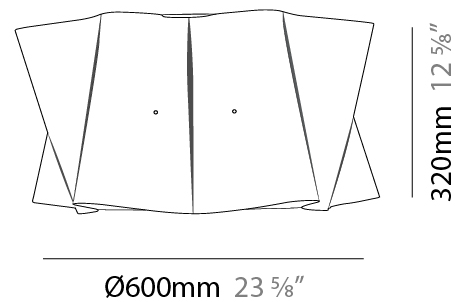

PROJECT	_____
TYPE	_____
SPECIFIER	_____
QUANTITY	_____
DATE	_____

FOLIO SURFACE

D62012-

base number

1. To build a product code in our configurator select the specify button on the base model # product page
2. To build a manual product code on this datasheet choose from the options listed below in blue font and add the suffix to the base model #

GENERAL

Series: Folio
Partner: Linea Zero
Division: Design
Installation: Surface
Product Type: Ceiling Surface
Mounting Location: Ceiling
Light Distribution: Downlight

PHYSICAL

Shape: Cylinder
Diameter (mm): 600
Diameter (in): 23 5/8
Height (mm): 320
Height (in): 12 5/8
Diffuser: Polilux™ Shade - See Finish Options
Fixture Finish: WHI / PNK / ORG / VIO / SIL / NGD / COP / PKM
Fixture Material: Polilux™/ Metal holder
Primary Material: Non-Static Polilux

ELECTRICAL

Number of Lamps: 3
Lamp Type: LED Retrofit
Bulb Included: Bulb Not Included
Max. Wattage Per Lamp (W): 7
Lamp Base: E26
Input Voltage (V): 120
Upon Request: 277Vac / GU24

LED

OPTICAL

RATINGS AND CERTIFICATIONS

Certified By: Certified for North American Standards
IP rating: IP20