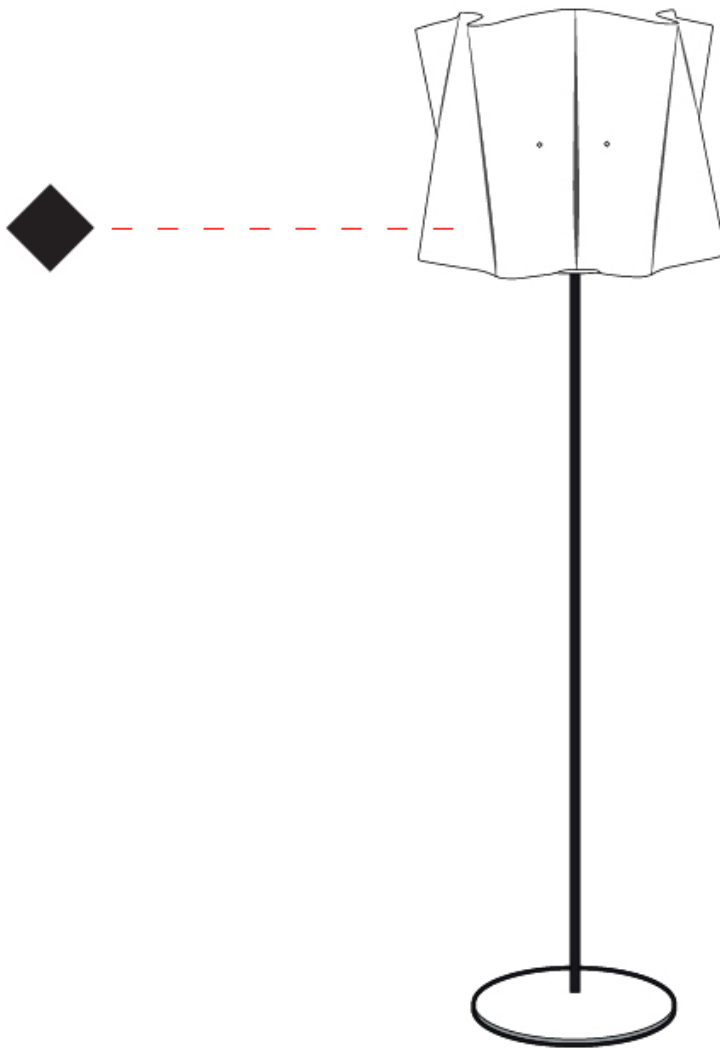

FOLIO PORTABLE

D64010-

PROJECT _____

TYPE _____

SPECIFIER _____

QUANTITY _____

DATE _____

D