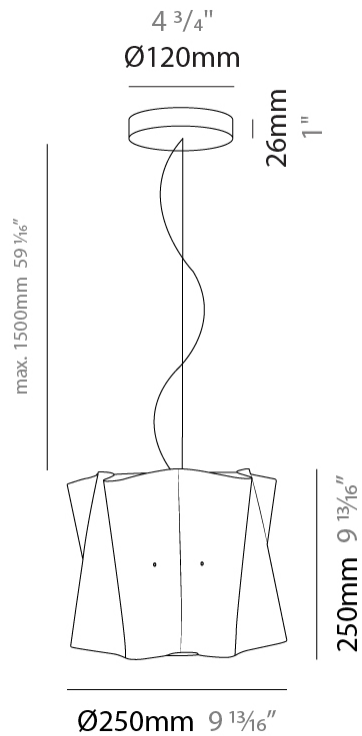

PROJECT	_____
TYPE	_____
SPECIFIER	_____
QUANTITY	_____
DATE	_____

FOLIO SUSPENSION

D61019-

base number   Finish
Options

1. To build a product code in our configurator select the specify button on the base model # product page
2. To build a manual product code on this datasheet choose from the options listed below in blue font and add the suffix to the base model #

GENERAL

Series: Folio _____
Partner: Linea Zero _____
Division: Design _____
Installation: Suspension _____
Product Type: Pendant _____
Mounting Location: Ceiling _____
Light Distribution: Direct / Indirect _____

PHYSICAL

Shape: Cylinder _____
Diameter (mm): 250 _____
Diameter (in): 9 ¹³/₁₆ _____
Height (mm): 250 _____
Height (in): 9 ¹³/₁₆ _____
Max. Overall Height (mm): 1750 _____
Max. Overall Height (in): 68 ⁷/₈ _____
Diffuser: Polilux™ Shade - See Finish Options _____
Fixture Finish: WHI / BLK / SIL / NGD / COP / PKM _____
Fixture Material: Polilux™/ Metal holder _____
Primary Material: Non-Static Polilux _____

ELECTRICAL

Number of Lamps: 1 _____
Lamp Type: LED Retrofit _____
Bulb Included: Bulb Not Included _____
Max. Wattage Per Lamp (W): 7 _____
Lamp Base: E26 _____
Input Voltage (V): 120 _____
Lamp Voltage (V): 120 _____
Upon Request: 277Vac / GU24 _____

LED

OPTICAL

RATINGS AND CERTIFICATIONS

Certified By: Certified for North American Standards _____
IP rating: IP20 _____