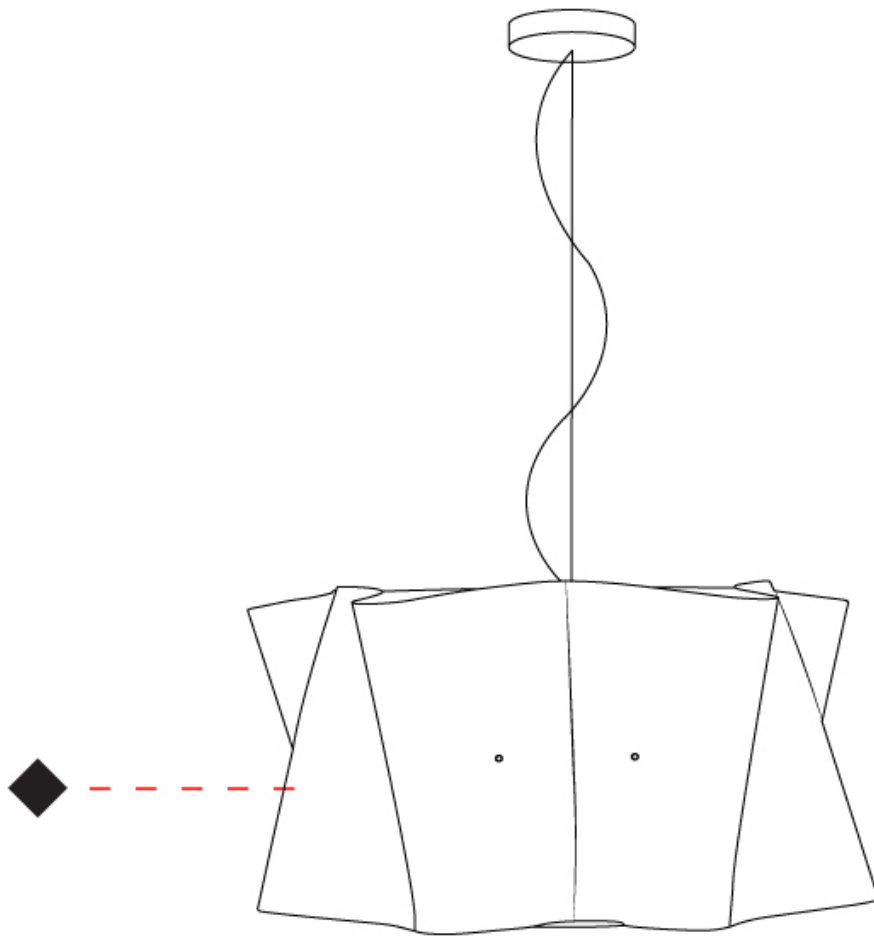

FOLIO SUSPENSION

D61015-

PROJECT _____

TYPE _____

SPECIFIER _____

QUANTITY _____

DATE _____

D