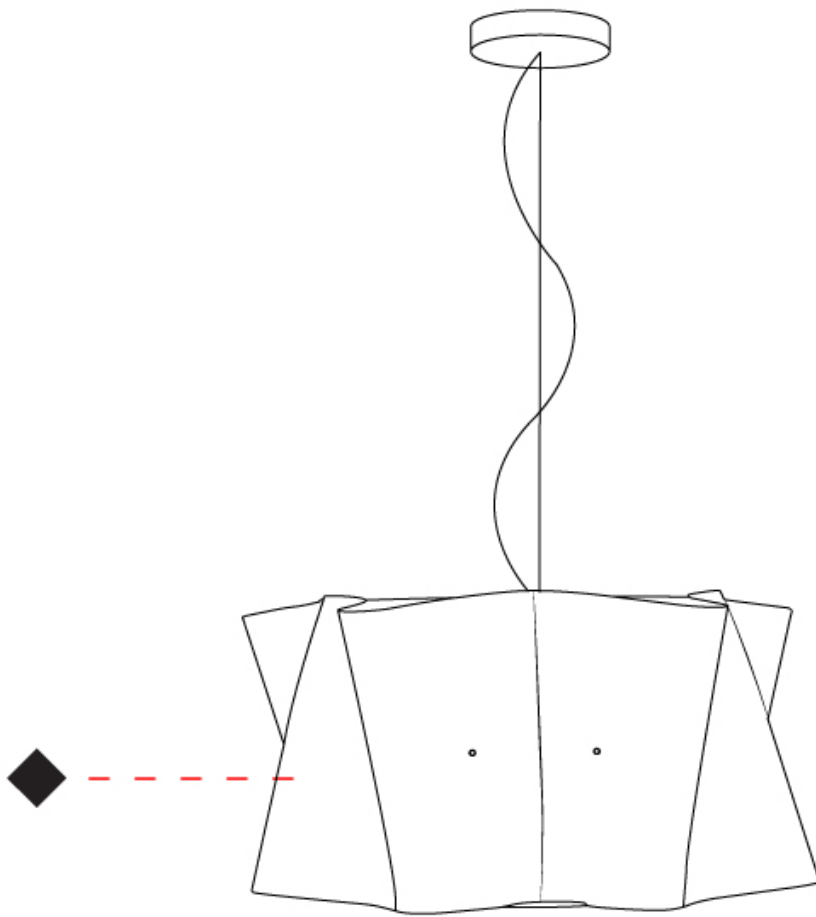

FOLIO SUSPENSION

D61017-

PROJECT	_____
TYPE	_____
SPECIFIER	_____
QUANTITY	_____
DATE	_____

D