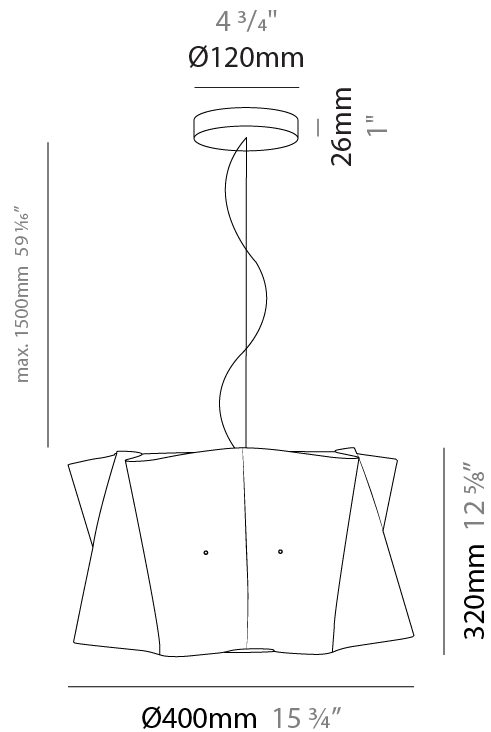

PROJECT	
TYPE	
SPECIFIER	
QUANTITY	
DATE	

FOLIO SUSPENSION

D61018- : D61018-WHI

base number

1. To build a product code in our configurator select the specify button on the base model # product page
2. To build a manual product code on this datasheet choose from the options listed below in blue font and add the suffix to the base model #

GENERAL

Series: Folio
Partner: Linea Zero
Division: Design
Installation: Suspension
Product Type: Pendant
Mounting Location: Ceiling
Light Distribution: Direct / Indirect

PHYSICAL

Shape: Cylinder
Diameter (mm): 400
Diameter (in): 15 3/4
Height (mm): 320
Height (in): 12 5/8
Max. Overall Height (mm): 1820
Max. Overall Height (in): 71 5/8
Weight (kg): 3.2
Weight (lbs): 6.999
Diffuser: White Polilux® Shade
Fixture Material: Polilux™/ Metal holder
Primary Material: Non-Static Polilux
Cable Details: Cable length 59" - Transparent

ELECTRICAL

Number of Lamps: 1
Lamp Type: LED Retrofit
Bulb Included: Bulb Not Included
Total Output Wattage (W): 7
Max. Wattage Per Lamp (W): 7
Lamp Base: E26
Input Voltage (V): 120

LED

OPTICAL

RATINGS AND CERTIFICATIONS

Certified By: CSA Certified to UL and CSA Standards
IP rating: IP20