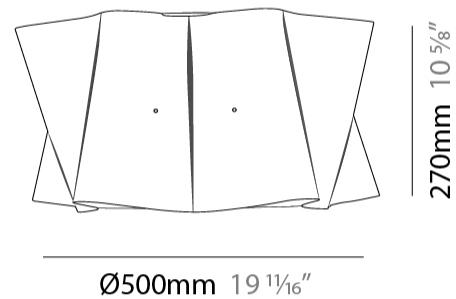

PROJECT	_____
TYPE	_____
SPECIFIER	_____
QUANTITY	_____
DATE	_____

FOLIO SURFACE

D62014-

base number   Finish
Options

1. To build a product code in our configurator select the specify button on the base model # product page
2. To build a manual product code on this datasheet choose from the options listed below in blue font and add the suffix to the base model #

GENERAL

Series: Folio
Partner: Linea Zero
Division: Design
Installation: Surface
Product Type: Ceiling Surface
Mounting Location: Ceiling
Light Distribution: Downlight

PHYSICAL

Shape: Cylinder
Diameter (mm): 500
Diameter (in): 19 1/16
Height (mm): 270
Height (in): 10 5/8
Diffuser: Polilux™ Shade - See Finish Options
Fixture Finish: WHI / PNK / ORG / VIO / SIL / NGD / COP / PKM
Fixture Material: Polilux™/ Metal holder
Primary Material: Non-Static Polilux

ELECTRICAL

Number of Lamps: 1
Lamp Type: LED Retrofit
Bulb Included: Bulb Not Included
Max. Wattage Per Lamp (W): 7
Lamp Base: E26
Input Voltage (V): 120
Upon Request: 277Vac / GU24

LED

OPTICAL

RATINGS AND CERTIFICATIONS

Certified By: Certified for North American Standards
IP rating: IP20