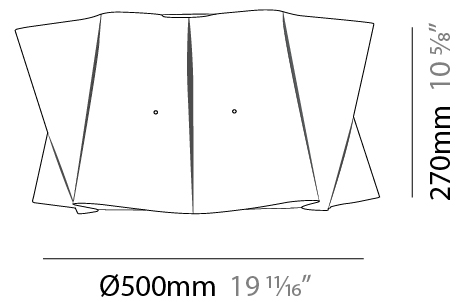

PROJECT	_____
TYPE	_____
SPECIFIER	_____
QUANTITY	_____
DATE	_____

FOLIO SURFACE

D62014- : D62014-WHI

base number

1. To build a product code in our configurator select the specify button on the base model # product page
2. To build a manual product code on this datasheet choose from the options listed below in blue font and add the suffix to the base model #

GENERAL

Series: Folio
Partner: Linea Zero
Division: Design
Installation: Surface
Product Type: Ceiling Surface
Mounting Location: Ceiling

PHYSICAL

Shape: Cylinder
Diameter (mm): 500
Diameter (in): 19 11/16
Height (mm): 270
Height (in): 10 5/8
Weight (kg): 1.8
Weight (lbs): 3.999
Diffuser: White Polilux™ Shade
Fixture Material: Polilux™/ Metal holder
Primary Material: Non-Static Polilux

ELECTRICAL

Number of Lamps: 1
Lamp Type: LED Retrofit
Bulb Included: Bulb Not Included
Total Output Wattage (W): 7
Max. Wattage Per Lamp (W): 7
Lamp Base: E26
Input Voltage (V): 120

LED

OPTICAL

RATINGS AND CERTIFICATIONS

Certified By: CSA Certified to UL and CSA Standards
IP rating: IP20