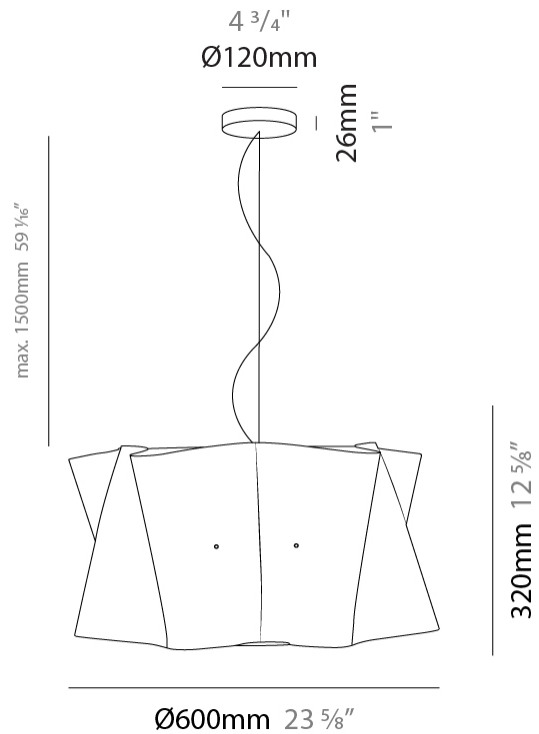

PROJECT	_____
TYPE	_____
SPECIFIER	_____
QUANTITY	_____
DATE	_____

FOLIO SUSPENSION

D61015-

base number   Finish
Options

1. To build a product code in our configurator select the specify button on the base model # product page
2. To build a manual product code on this datasheet choose from the options listed below in blue font and add the suffix to the base model #

GENERAL

Series: Folio _____
Partner: Linea Zero _____
Division: Design _____
Installation: Suspension _____
Product Type: Pendant _____
Mounting Location: Ceiling _____
Light Distribution: Direct / Indirect _____

PHYSICAL

Shape: Cylinder _____
Diameter (mm): 600 _____
Diameter (in): 23 5/8 _____
Height (mm): 320 _____
Height (in): 12 5/8 _____
Max. Overall Height (mm): 1820 _____
Max. Overall Height (in): 71 5/8 _____
Diffuser: Polilux™ Shade - See Finish Options _____
Fixture Finish: WHI / BLK / SIL / NGD / COP / PKM _____
Fixture Material: Polilux™/ Metal holder _____
Primary Material: Non-Static Polilux _____

ELECTRICAL

Number of Lamps: 3 _____
Lamp Type: LED Retrofit _____
Bulb Included: Bulb Not Included _____
Max. Wattage Per Lamp (W): 7 _____
Lamp Base: E26 _____
Input Voltage (V): 120 _____
Upon Request: 277Vac / GU24 _____

LED

OPTICAL

RATINGS AND CERTIFICATIONS

Certified By: Certified for North American Standards _____
IP rating: IP20 _____