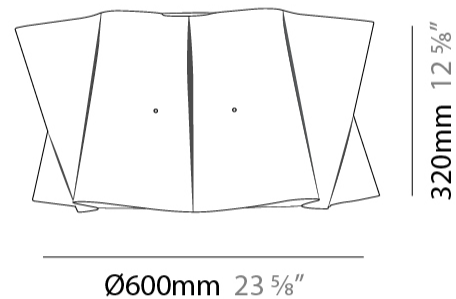

PROJECT
TYPE
SPECIFIER
QUANTITY
DATE

FOLIO SURFACE

D62011-

base number   Finish
Options

1. To build a product code in our configurator select the specify button on the base model # product page
2. To build a manual product code on this datasheet choose from the options listed below in blue font and add the suffix to the base model #

GENERAL

Series: Folio
Partner: Linea Zero
Division: Design
Installation: Surface
Product Type: Ceiling Surface
Mounting Location: Ceiling
Light Distribution: Downlight

PHYSICAL

Shape: Cylinder
Diameter (mm): 600
Diameter (in): 23 5/8
Height (mm): 320
Height (in): 12 5/8
Diffuser: Polilux™ Shade - See Finish Options
Fixture Finish: WHI / PNK / ORG / VIO / SIL / NGD / COP / PKM
Fixture Material: Polilux™/ Metal holder
Primary Material: Non-Static Polilux

ELECTRICAL

Number of Lamps: 5
Lamp Type: LED Retrofit
Bulb Included: Bulb Not Included
Max. Wattage Per Lamp (W): 6
Lamp Base: E26
Input Voltage (V): 120
Upon Request: 277Vac / GU24

LED

OPTICAL

RATINGS AND CERTIFICATIONS

Certified By: Certified for North American Standards
IP rating: IP20