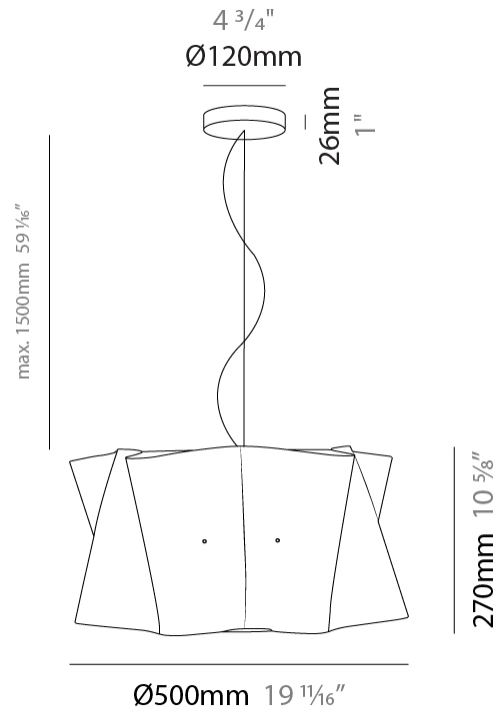

PROJECT	_____
TYPE	_____
SPECIFIER	_____
QUANTITY	_____
DATE	_____

FOLIO SUSPENSION

D61017-

base number   Finish
Options

1. To build a product code in our configurator select the specify button on the base model # product page
2. To build a manual product code on this datasheet choose from the options listed below in blue font and add the suffix to the base model #

GENERAL

Series: Folio _____
Partner: Linea Zero _____
Division: Design _____
Installation: Suspension _____
Product Type: Pendant _____
Mounting Location: Ceiling _____
Light Distribution: Direct / Indirect _____

PHYSICAL

Shape: Cylinder _____
Diameter (mm): 500 _____
Diameter (in): 19 11/16 _____
Height (mm): 270 _____
Height (in): 10 5/8 _____
Max. Overall Height (mm): 1770 _____
Max. Overall Height (in): 69 11/16 _____
Diffuser: Polilux™ Shade - See Finish Options _____
Fixture Finish: WHI / BLK / SIL / NGD / COP / PKM _____
Fixture Material: Polilux™/ Metal holder _____
Primary Material: Non-Static Polilux _____

ELECTRICAL

Number of Lamps: 1 _____
Lamp Type: LED Retrofit _____
Bulb Included: Bulb Not Included _____
Max. Wattage Per Lamp (W): 7 _____
Lamp Base: E26 _____
Input Voltage (V): 120 _____
Lamp Voltage (V): 120 _____
Upon Request: 277Vac / GU24 _____

LED

OPTICAL

RATINGS AND CERTIFICATIONS

Certified By: Certified for North American Standards _____
IP rating: IP20 _____