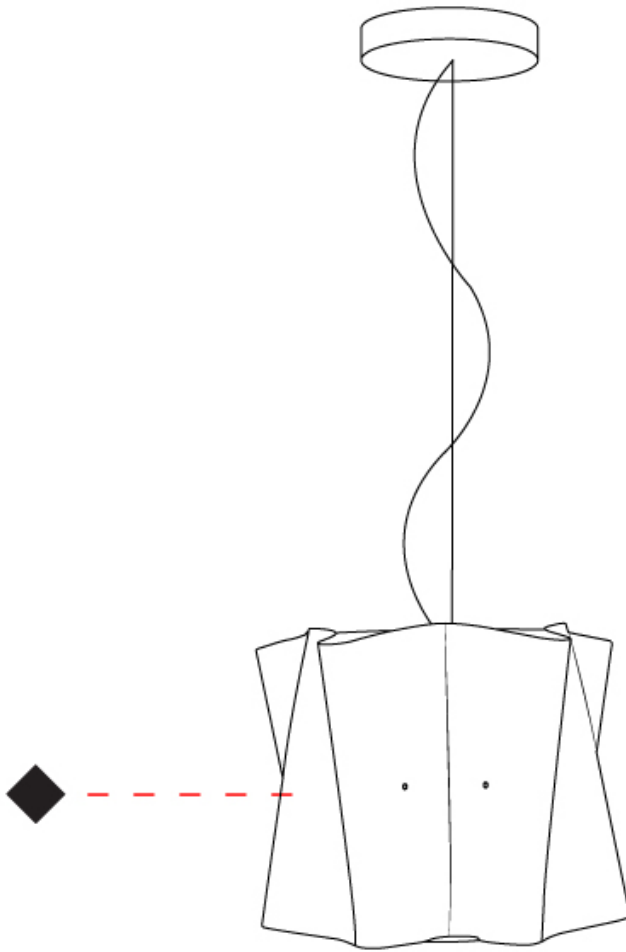

FOLIO SUSPENSION

D61019-

PROJECT

TYPE

SPECIFIER

QUANTITY

DATE

D