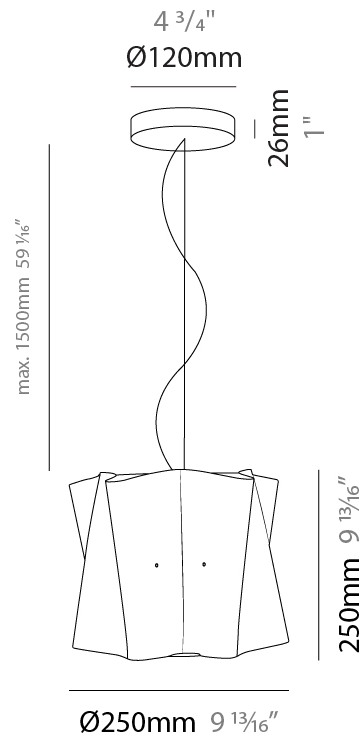

PROJECT	_____
TYPE	_____
SPECIFIER	_____
QUANTITY	_____
DATE	_____

FOLIO SUSPENSION

D61019-

base number   Finish
Options

1. To build a product code in our configurator select the specify button on the base model # product page
2. To build a manual product code on this datasheet choose from the options listed below in blue font and add the suffix to the base model #

GENERAL

Series: Folio _____
Partner: Linea Zero _____
Division: Design _____
Installation: Suspension _____
Product Type: Pendant _____
Mounting Location: Ceiling _____
Light Distribution: Direct / Indirect _____

PHYSICAL

Shape: Cylinder _____
Diameter (mm): 250 _____
Diameter (in): 9 ¹³/₁₆ _____
Height (mm): 250 _____
Height (in): 9 ¹³/₁₆ _____
Max. Overall Height (mm): 1750 _____
Max. Overall Height (in): 68 ⁷/₈ _____
Diffuser: Polilux™ Shade - See Finish Options _____
Fixture Finish: WHI / BLK / SIL / NGD / COP / PKM _____
Fixture Material: Polilux™/ Metal holder _____
Primary Material: Non-Static Polilux _____

ELECTRICAL

Number of Lamps: 1 _____
Lamp Type: LED Retrofit _____
Bulb Included: Bulb Not Included _____
Max. Wattage Per Lamp (W): 7 _____
Lamp Base: E26 _____
Input Voltage (V): 120 _____
Lamp Voltage (V): 120 _____
Upon Request: 277Vac / GU24 _____

LED

OPTICAL

RATINGS AND CERTIFICATIONS

Certified By: Certified for North American Standards _____
IP rating: IP20 _____