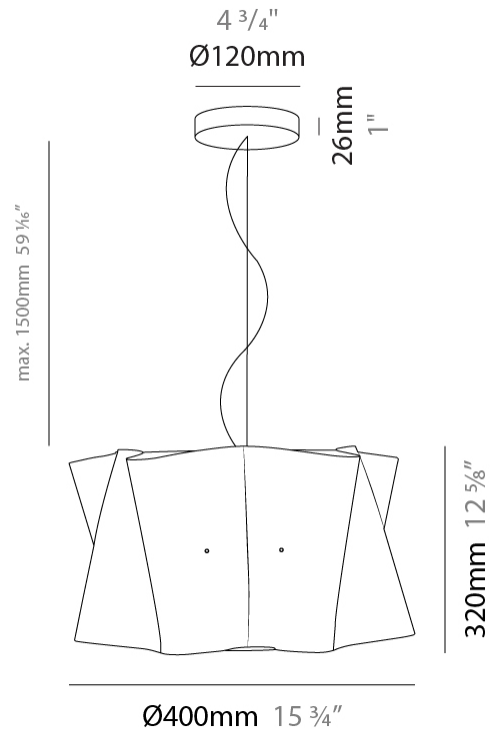

PROJECT	_____
TYPE	_____
SPECIFIER	_____
QUANTITY	_____
DATE	_____

FOLIO SUSPENSION

D61018-

base number   Finish
Options

1. To build a product code in our configurator select the specify button on the base model # product page
2. To build a manual product code on this datasheet choose from the options listed below in blue font and add the suffix to the base model #

GENERAL

Series: Folio _____
Partner: Linea Zero _____
Division: Design _____
Installation: Suspension _____
Product Type: Pendant _____
Mounting Location: Ceiling _____
Light Distribution: Direct / Indirect _____

PHYSICAL

Shape: Cylinder _____
Diameter (mm): 400 _____
Diameter (in): 15 3/4 _____
Height (mm): 320 _____
Height (in): 12 5/8 _____
Max. Overall Height (mm): 1820 _____
Max. Overall Height (in): 71 5/8 _____
Diffuser: Polilux™ Shade - See Finish Options _____
Fixture Finish: WHI / BLK / SIL / NGD / COP / PKM _____
Fixture Material: Polilux™/ Metal holder _____
Primary Material: Non-Static Polilux _____
Cable Details: Cable length 59" - Transparent _____

ELECTRICAL

Number of Lamps: 1 _____
Lamp Type: LED Retrofit _____
Bulb Included: Bulb Not Included _____
Max. Wattage Per Lamp (W): 7 _____
Lamp Base: E26 _____
Input Voltage (V): 120 _____
Upon Request: 277Vac / GU24 _____

LED

OPTICAL

RATINGS AND CERTIFICATIONS

Certified By: Certified for North American Standards _____
IP rating: IP20 _____