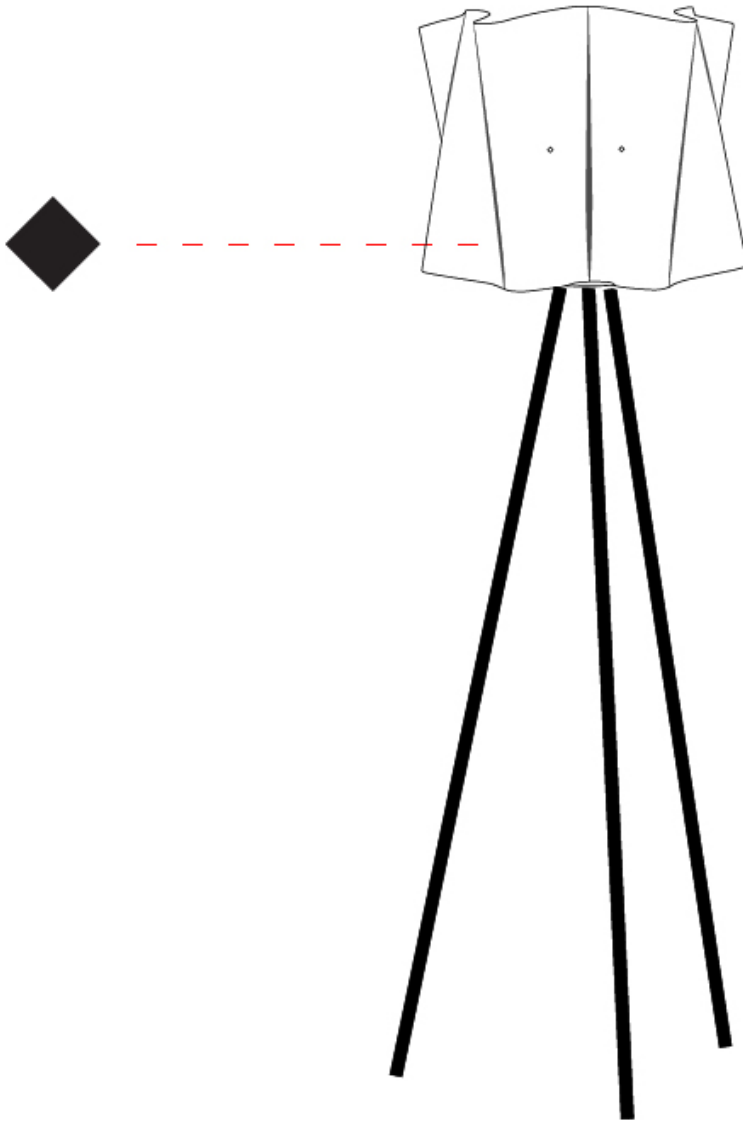

FOLIO PORTABLE

D64011-

PROJECT _____

TYPE _____

SPECIFIER _____

QUANTITY _____

DATE _____

D