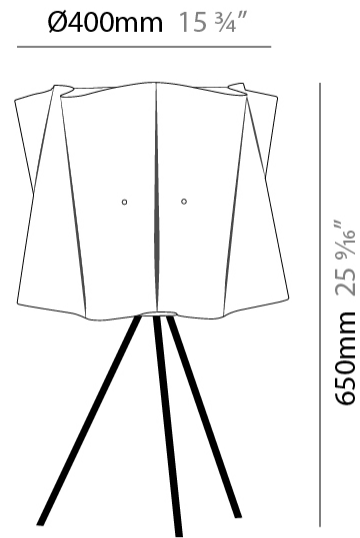

PROJECT
TYPE
SPECIFIER
QUANTITY
DATE

FOLIO PORTABLE

D64009-

base number   Finish
Options

1. To build a product code in our configurator select the specify button on the base model # product page
2. To build a manual product code on this datasheet choose from the options listed below in blue font and add the suffix to the base model #

GENERAL

Series: Folio
Partner: Linea Zero
Division: Design
Installation: Portable
Product Type: Table
Mounting Location: Table

PHYSICAL

Shape: Cylinder
Diameter (mm): 400
Diameter (in): 15 3/4
Height (mm): 650
Height (in): 25 9/16
Diffuser: Polilux™ Shade - See Finish Options
Fixture Finish: WHI / PNK / ORG / VIO / SIL / NGD / COP / PKM
Fixture Material: Polilux™/ Metal holder
Primary Material: Non-Static Polilux

ELECTRICAL

Number of Lamps: 1
Lamp Type: LED Retrofit
Bulb Included: Bulb Not Included
Max. Wattage Per Lamp (W): 7
Lamp Base: E26
Input Voltage (V): 120
Lamp Voltage (V): 120
Upon Request: 277Vac / GU24

LED

OPTICAL

RATINGS AND CERTIFICATIONS

Certified By: Certified for North American Standards
IP rating: IP20