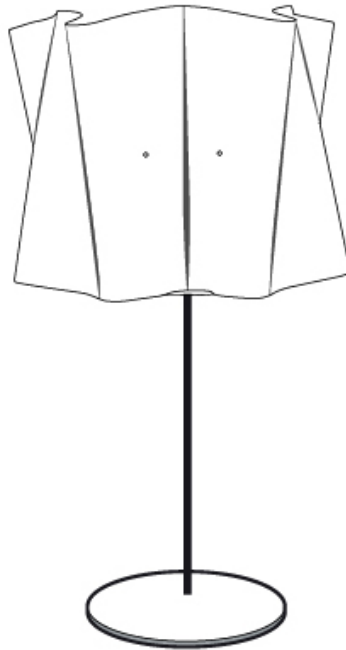

FOLIO PORTABLE

D64008-

PROJECT _____

TYPE _____

SPECIFIER _____

QUANTITY _____

DATE _____