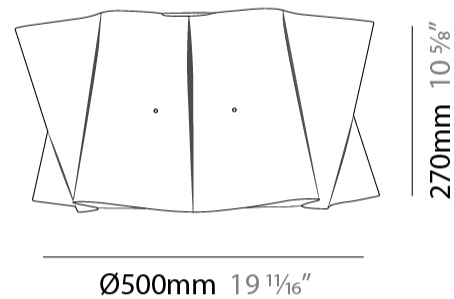

PROJECT	_____
TYPE	_____
SPECIFIER	_____
QUANTITY	_____
DATE	_____

FOLIO SURFACE

D62014-

base number   Finish
Options

1. To build a product code in our configurator select the specify button on the base model # product page
2. To build a manual product code on this datasheet choose from the options listed below in blue font and add the suffix to the base model #

GENERAL

Series: Folio
Partner: Linea Zero
Division: Design
Installation: Surface
Product Type: Ceiling Surface
Mounting Location: Ceiling
Light Distribution: Downlight

PHYSICAL

Shape: Cylinder
Diameter (mm): 500
Diameter (in): 19 11/16
Height (mm): 270
Height (in): 10 5/8
Diffuser: Polilux™ Shade - See Finish Options
Fixture Finish: WHI / PNK / ORG / VIO / SIL / NGD / COP / PKM
Fixture Material: Polilux™/ Metal holder
Primary Material: Non-Static Polilux

ELECTRICAL

Number of Lamps: 1
Lamp Type: LED Retrofit
Bulb Included: Bulb Not Included
Max. Wattage Per Lamp (W): 7
Lamp Base: E26
Input Voltage (V): 120
Upon Request: 277Vac / GU24

LED

OPTICAL

RATINGS AND CERTIFICATIONS

Certified By: Certified for North American Standards
IP rating: IP20