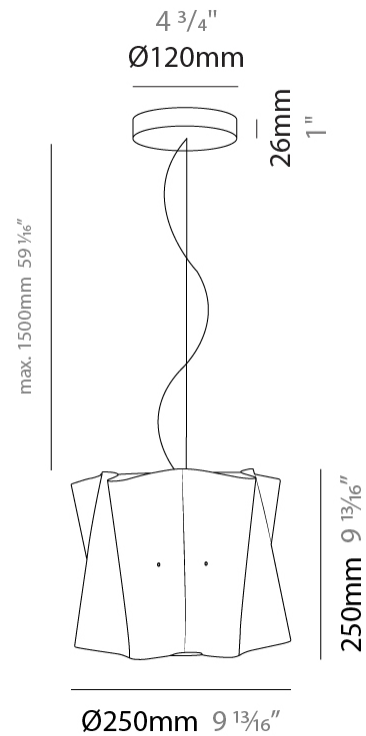

PROJECT	_____
TYPE	_____
SPECIFIER	_____
QUANTITY	_____
DATE	_____

FOLIO SUSPENSION

D61019-

base number   Finish
Options

1. To build a product code in our configurator select the specify button on the base model # product page
2. To build a manual product code on this datasheet choose from the options listed below in blue font and add the suffix to the base model #

GENERAL

Series: Folio _____
Partner: Linea Zero _____
Division: Design _____
Installation: Suspension _____
Product Type: Pendant _____
Mounting Location: Ceiling _____
Light Distribution: Direct / Indirect _____

PHYSICAL

Shape: Cylinder _____
Diameter (mm): 250 _____
Diameter (in): 9 ¹³/₁₆ _____
Height (mm): 250 _____
Height (in): 9 ¹³/₁₆ _____
Max. Overall Height (mm): 1750 _____
Max. Overall Height (in): 68 ⁷/₈ _____
Diffuser: Polilux™ Shade - See Finish Options _____
Fixture Finish: WHI / BLK / SIL / NGD / COP / PKM _____
Fixture Material: Polilux™/ Metal holder _____
Primary Material: Non-Static Polilux _____

ELECTRICAL

Number of Lamps: 1 _____
Lamp Type: LED Retrofit _____
Bulb Included: Bulb Not Included _____
Max. Wattage Per Lamp (W): 7 _____
Lamp Base: E26 _____
Input Voltage (V): 120 _____
Lamp Voltage (V): 120 _____
Upon Request: 277Vac / GU24 _____

LED

OPTICAL

RATINGS AND CERTIFICATIONS

Certified By: Certified for North American Standards _____
IP rating: IP20 _____