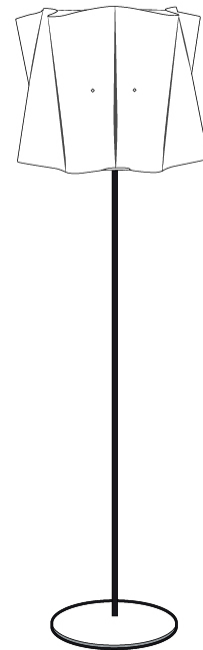

Ø400mm 15 ¾"