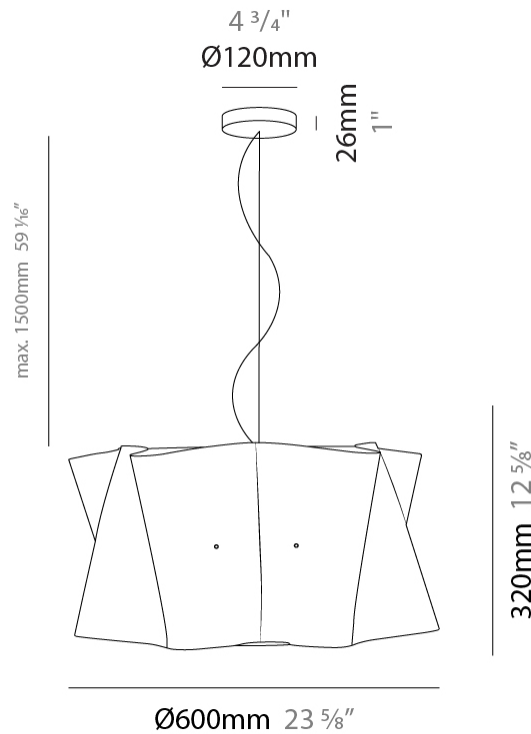

PROJECT	_____
TYPE	_____
SPECIFIER	_____
QUANTITY	_____
DATE	_____

FOLIO SUSPENSION

D61016-

base number   Finish
Options

1. To build a product code in our configurator select the specify button on the base model # product page
2. To build a manual product code on this datasheet choose from the options listed below in blue font and add the suffix to the base model #

GENERAL

Series: Folio _____
Partner: Linea Zero _____
Division: Design _____
Installation: Suspension _____
Product Type: Pendant _____
Mounting Location: Ceiling _____
Light Distribution: Direct / Indirect _____

PHYSICAL

Shape: Cylinder _____
Diameter (mm): 600 _____
Diameter (in): 23 5/8 _____
Height (mm): 320 _____
Height (in): 12 5/8 _____
Max. Overall Height (mm): 1820 _____
Max. Overall Height (in): 71 5/8 _____
Diffuser: Polilux™ Shade - See Finish Options _____
Fixture Finish: WHI / BLK / SIL / NGD / COP / PKM _____
Fixture Material: Polilux™/ Metal holder _____
Primary Material: Non-Static Polilux _____

ELECTRICAL

Number of Lamps: 1 _____
Lamp Type: LED Retrofit _____
Bulb Included: Bulb Not Included _____
Max. Wattage Per Lamp (W): 7 _____
Lamp Base: E26 _____
Input Voltage (V): 120 _____
Upon Request: 277Vac / GU24 _____

LED

OPTICAL

RATINGS AND CERTIFICATIONS

Certified By: Certified for North American Standards _____
IP rating: IP20 _____