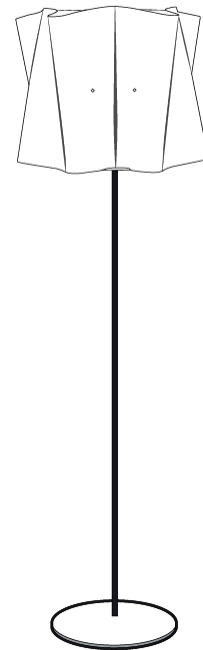

Ø400mm 15 3/4"