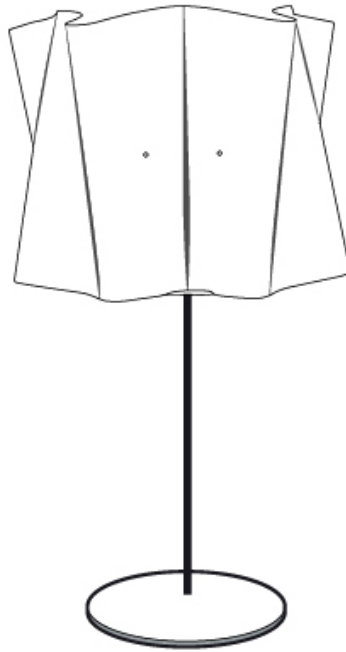

FOLIO PORTABLE

D64008-

PROJECT

TYPE

SPECIFIER

QUANTITY

DATE