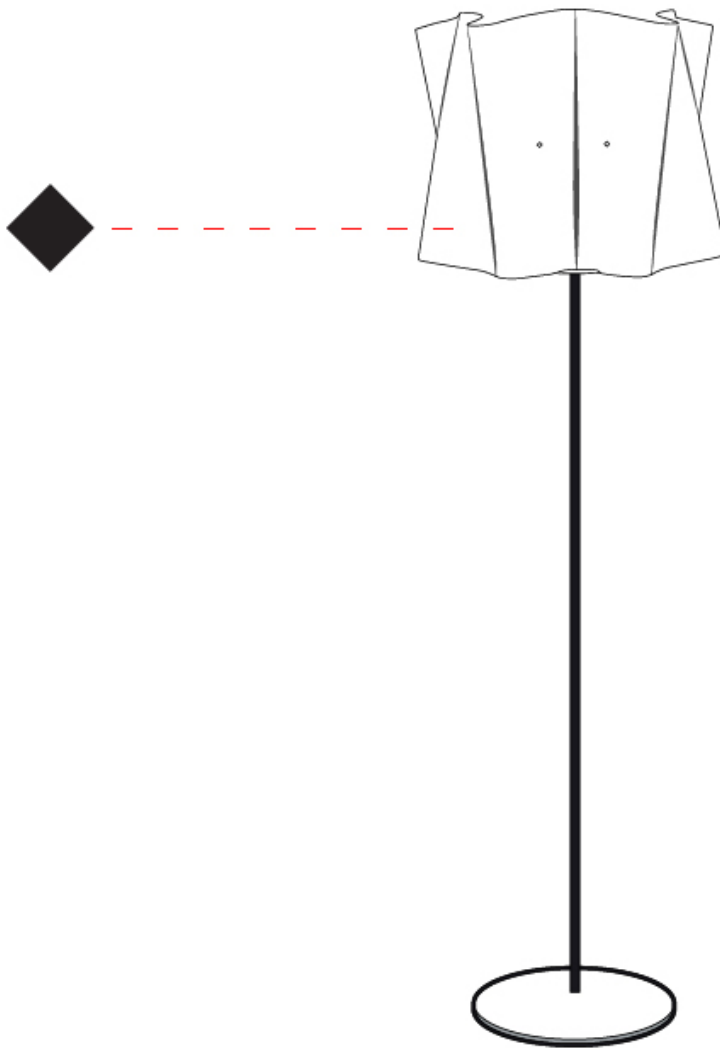

FOLIO PORTABLE

D64010-

PROJECT

TYPE

SPECIFIER

QUANTITY

DATE

D