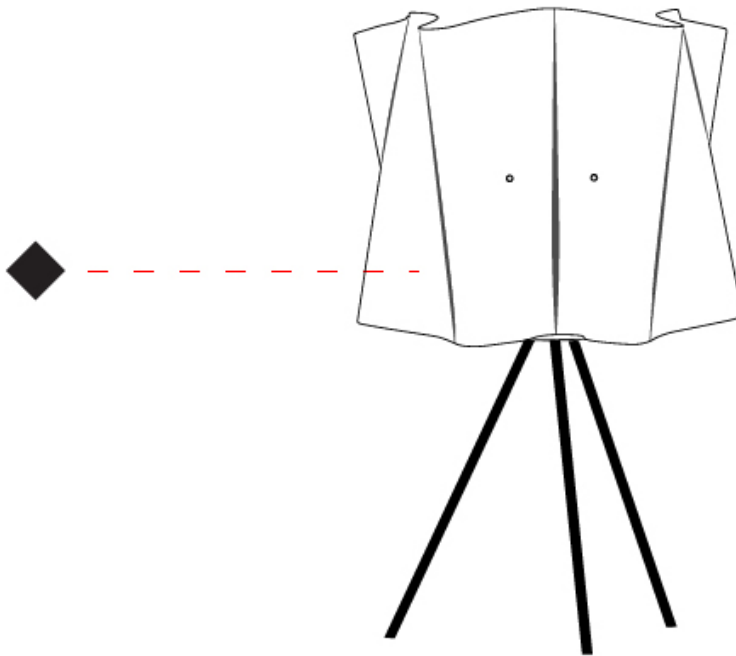

FOLIO PORTABLE

D64009-

PROJECT	_____
TYPE	_____
SPECIFIER	_____
QUANTITY	_____
DATE	_____

D