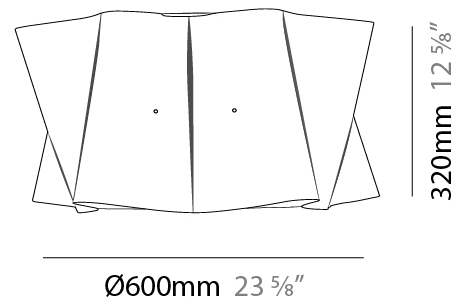

PROJECT _____
TYPE _____
SPECIFIER _____
QUANTITY _____
DATE _____

FOLIO SURFACE

D62011-

base number   Finish
Options

1. To build a product code in our configurator select the specify button on the base model # product page
2. To build a manual product code on this datasheet choose from the options listed below in blue font and add the suffix to the base model #

GENERAL

Series: Folio
Partner: Linea Zero
Division: Design
Installation: Surface
Product Type: Ceiling Surface
Mounting Location: Ceiling
Light Distribution: Downlight

PHYSICAL

Shape: Cylinder
Diameter (mm): 600
Diameter (in): 23 5/8
Height (mm): 320
Height (in): 12 5/8
Diffuser: Polilux™ Shade - See Finish Options
Fixture Finish: WHI / PNK / ORG / VIO / SIL / NGD / COP / PKM
Fixture Material: Polilux™/ Metal holder
Primary Material: Non-Static Polilux

ELECTRICAL

Number of Lamps: 5
Lamp Type: LED Retrofit
Bulb Included: Bulb Not Included
Max. Wattage Per Lamp (W): 6
Lamp Base: E26
Input Voltage (V): 120
Upon Request: 277Vac / GU24

LED

OPTICAL

RATINGS AND CERTIFICATIONS

Certified By: Certified for North American Standards
IP rating: IP20