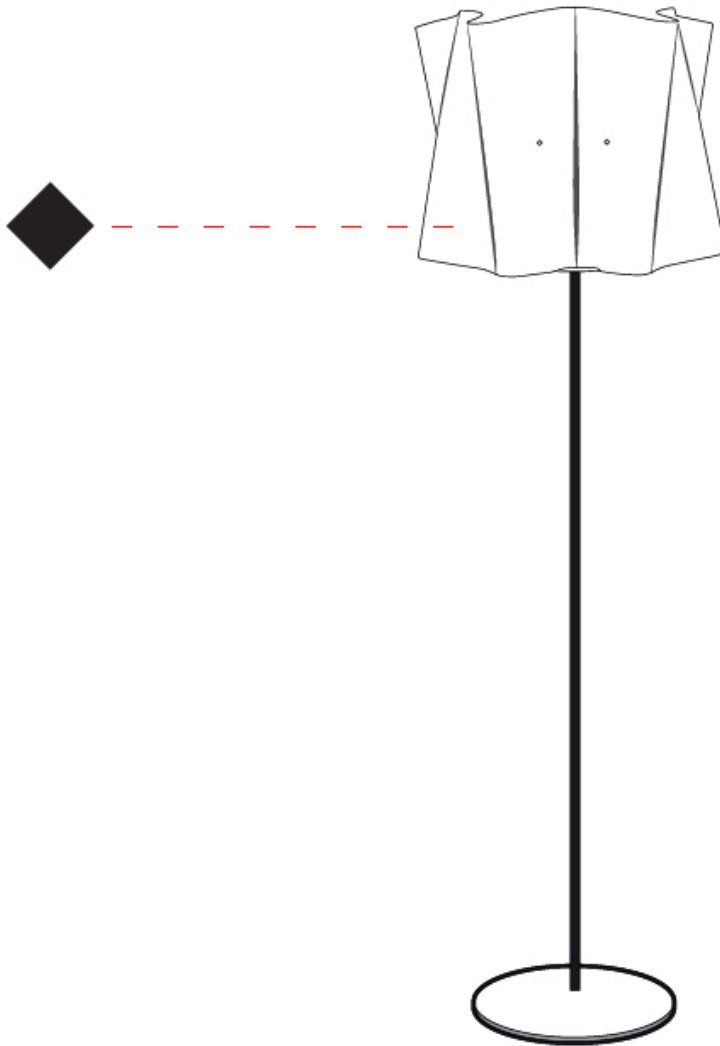

FOLIO PORTABLE

D64010-

PROJECT	_____
TYPE	_____
SPECIFIER	_____
QUANTITY	_____
DATE	_____

D