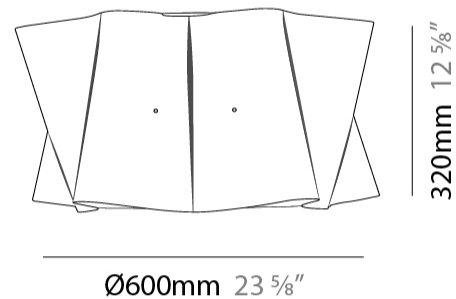

PROJECT
TYPE
SPECIFIER
QUANTITY
DATE

FOLIO SURFACE

D62013-

base number   Finish
Options

1. To build a product code in our configurator select the specify button on the base model # product page
2. To build a manual product code on this datasheet choose from the options listed below in blue font and add the suffix to the base model #

GENERAL

Series: Folio
Partner: Linea Zero
Division: Design
Installation: Surface
Product Type: Ceiling Surface
Mounting Location: Ceiling
Light Distribution: Downlight

PHYSICAL

Shape: Cylinder
Diameter (mm): 600
Diameter (in): 23 5/8
Height (mm): 320
Height (in): 12 5/8
Diffuser: Polilux™ Shade - See Finish Options
Fixture Finish: WHI / PNK / ORG / VIO / SIL / NGD / COP / PKM
Fixture Material: Polilux™/ Metal holder
Primary Material: Non-Static Polilux

ELECTRICAL

Number of Lamps: 1
Lamp Type: LED Retrofit
Bulb Included: Bulb Not Included
Max. Wattage Per Lamp (W): 7
Lamp Base: E26
Input Voltage (V): 120
Upon Request: 277Vac / GU24

LED

OPTICAL

RATINGS AND CERTIFICATIONS

Certified By: Certified for North American Standards
IP rating: IP20