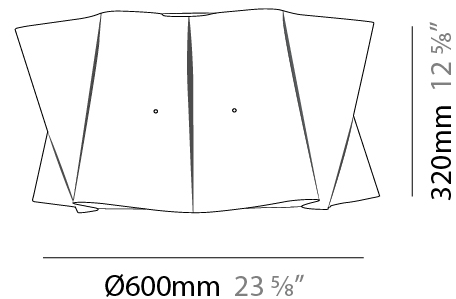

PROJECT _____
TYPE _____
SPECIFIER _____
QUANTITY _____
DATE _____

FOLIO SURFACE

D62011-

base number   Finish
Options

1. To build a product code in our configurator select the specify button on the base model # product page
2. To build a manual product code on this datasheet choose from the options listed below in blue font and add the suffix to the base model #

GENERAL

Series: Folio
Partner: Linea Zero
Division: Design
Installation: Surface
Product Type: Ceiling Surface
Mounting Location: Ceiling
Light Distribution: Downlight

PHYSICAL

Shape: Cylinder
Diameter (mm): 600
Diameter (in): 23 5/8
Height (mm): 320
Height (in): 12 5/8
Diffuser: Polilux™ Shade - See Finish Options
Fixture Finish: WHI / PNK / ORG / VIO / SIL / NGD / COP / PKM
Fixture Material: Polilux™/ Metal holder
Primary Material: Non-Static Polilux

ELECTRICAL

Number of Lamps: 5
Lamp Type: LED Retrofit
Bulb Included: Bulb Not Included
Max. Wattage Per Lamp (W): 6
Lamp Base: E26
Input Voltage (V): 120
Upon Request: 277Vac / GU24

LED

OPTICAL

RATINGS AND CERTIFICATIONS

Certified By: Certified for North American Standards
IP rating: IP20