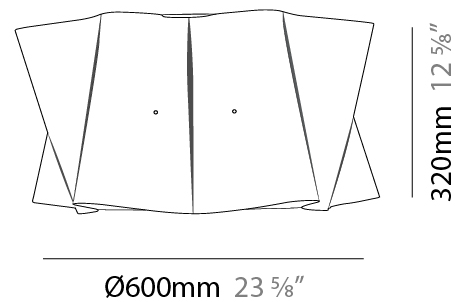

PROJECT
TYPE
SPECIFIER
QUANTITY
DATE

FOLIO SURFACE

D62012-

base number

1. To build a product code in our configurator select the specify button on the base model # product page
2. To build a manual product code on this datasheet choose from the options listed below in blue font and add the suffix to the base model #

GENERAL

Series: Folio
Partner: Linea Zero
Division: Design
Installation: Surface
Product Type: Ceiling Surface
Mounting Location: Ceiling
Light Distribution: Downlight

PHYSICAL

Shape: Cylinder
Diameter (mm): 600
Diameter (in): 23 5/8
Height (mm): 320
Height (in): 12 5/8
Diffuser: Polilux™ Shade - See Finish Options
Fixture Finish: WHI / PNK / ORG / VIO / SIL / NGD / COP / PKM
Fixture Material: Polilux™/ Metal holder
Primary Material: Non-Static Polilux

ELECTRICAL

Number of Lamps: 3
Lamp Type: LED Retrofit
Bulb Included: Bulb Not Included
Max. Wattage Per Lamp (W): 7
Lamp Base: E26
Input Voltage (V): 120
Upon Request: 277Vac / GU24

LED

OPTICAL

RATINGS AND CERTIFICATIONS

Certified By: Certified for North American Standards
IP rating: IP20