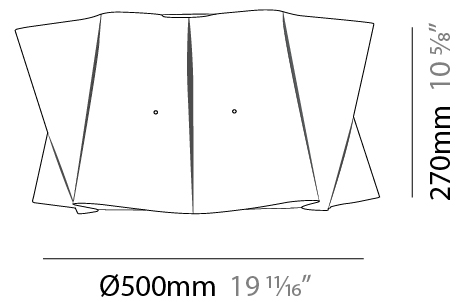

PROJECT	_____
TYPE	_____
SPECIFIER	_____
QUANTITY	_____
DATE	_____

FOLIO SURFACE

D62014- : D62014-WHI

base number

1. To build a product code in our configurator select the specify button on the base model # product page
2. To build a manual product code on this datasheet choose from the options listed below in blue font and add the suffix to the base model #

GENERAL

Series: Folio
Partner: Linea Zero
Division: Design
Installation: Surface
Product Type: Ceiling Surface
Mounting Location: Ceiling

PHYSICAL

Shape: Cylinder
Diameter (mm): 500
Diameter (in): 19 ¹¹/₁₆
Height (mm): 270
Height (in): 10 ⁵/₈
Weight (kg): 1.8
Weight (lbs): 3.999
Diffuser: White Polilux™ Shade
Fixture Material: Polilux™/ Metal holder
Primary Material: Non-Static Polilux

ELECTRICAL

Number of Lamps: 1
Lamp Type: LED Retrofit
Bulb Included: Bulb Not Included
Total Output Wattage (W): 7
Max. Wattage Per Lamp (W): 7
Lamp Base: E26
Input Voltage (V): 120

LED

OPTICAL

RATINGS AND CERTIFICATIONS

Certified By: CSA Certified to UL and CSA Standards
IP rating: IP20