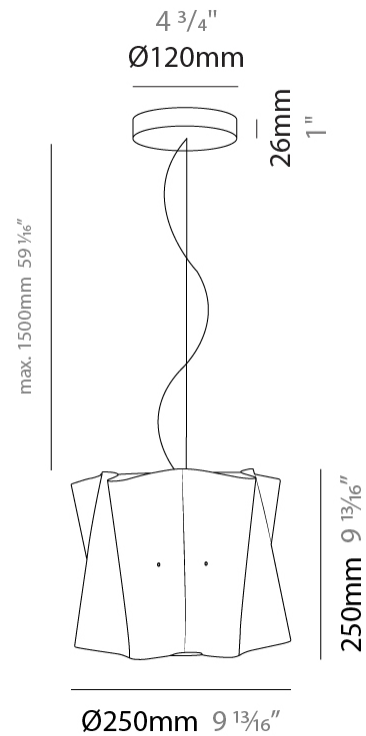

PROJECT	
TYPE	
SPECIFIER	
QUANTITY	
DATE	

FOLIO SUSPENSION

D61019-

base number   Finish
Options

1. To build a product code in our configurator select the specify button on the base model # product page
2. To build a manual product code on this datasheet choose from the options listed below in blue font and add the suffix to the base model #

GENERAL

Series: Folio
Partner: Linea Zero
Division: Design
Installation: Suspension
Product Type: Pendant
Mounting Location: Ceiling
Light Distribution: Direct / Indirect

PHYSICAL

Shape: Cylinder
Diameter (mm): 250
Diameter (in): 9 ¹³/₁₆
Height (mm): 250
Height (in): 9 ¹³/₁₆
Max. Overall Height (mm): 1750
Max. Overall Height (in): 68 ⁷/₈
Diffuser: Polilux™ Shade - See Finish Options
Fixture Finish: WHI / BLK / SIL / NGD / COP / PKM
Fixture Material: Polilux™/ Metal holder
Primary Material: Non-Static Polilux

ELECTRICAL

Number of Lamps: 1
Lamp Type: LED Retrofit
Bulb Included: Bulb Not Included
Max. Wattage Per Lamp (W): 7
Lamp Base: E26
Input Voltage (V): 120
Lamp Voltage (V): 120
Upon Request: 277Vac / GU24

LED

OPTICAL

RATINGS AND CERTIFICATIONS

Certified By: Certified for North American Standards
IP rating: IP20