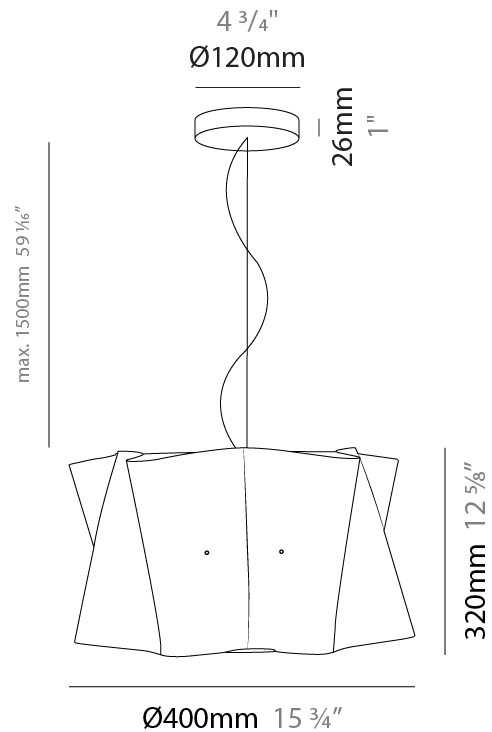

PROJECT	
TYPE	
SPECIFIER	
QUANTITY	
DATE	

FOLIO SUSPENSION

D61018- : D61018-WHI

base number

1. To build a product code in our configurator select the specify button on the base model # product page
2. To build a manual product code on this datasheet choose from the options listed below in blue font and add the suffix to the base model #

GENERAL

Series: Folio
Partner: Linea Zero
Division: Design
Installation: Suspension
Product Type: Pendant
Mounting Location: Ceiling
Light Distribution: Direct / Indirect

PHYSICAL

Shape: Cylinder
Diameter (mm): 400
Diameter (in): 15 3/4
Height (mm): 320
Height (in): 12 5/8
Max. Overall Height (mm): 1820
Max. Overall Height (in): 71 5/8
Weight (kg): 3.2
Weight (lbs): 6.999
Diffuser: White Polilux® Shade
Fixture Material: Polilux™/ Metal holder
Primary Material: Non-Static Polilux
Cable Details: Cable length 59" - Transparent

ELECTRICAL

Number of Lamps: 1
Lamp Type: LED Retrofit
Bulb Included: Bulb Not Included
Total Output Wattage (W): 7
Max. Wattage Per Lamp (W): 7
Lamp Base: E26
Input Voltage (V): 120

LED

OPTICAL

RATINGS AND CERTIFICATIONS

Certified By: CSA Certified to UL and CSA Standards
IP rating: IP20