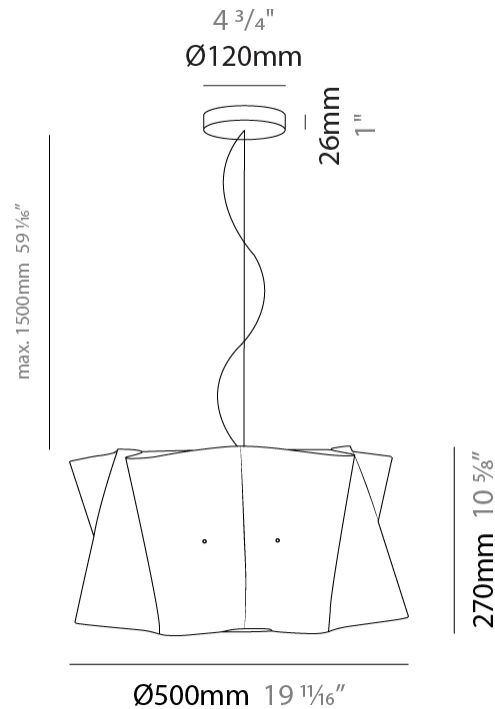

PROJECT	_____
TYPE	_____
SPECIFIER	_____
QUANTITY	_____
DATE	_____

FOLIO SUSPENSION

D61017-

base number   Finish
Options

1. To build a product code in our configurator select the specify button on the base model # product page
2. To build a manual product code on this datasheet choose from the options listed below in blue font and add the suffix to the base model #

GENERAL

Series: Folio _____
Partner: Linea Zero _____
Division: Design _____
Installation: Suspension _____
Product Type: Pendant _____
Mounting Location: Ceiling _____
Light Distribution: Direct / Indirect _____

PHYSICAL

Shape: Cylinder _____
Diameter (mm): 500 _____
Diameter (in): 19 11/16 _____
Height (mm): 270 _____
Height (in): 10 5/8 _____
Max. Overall Height (mm): 1770 _____
Max. Overall Height (in): 69 11/16 _____
Diffuser: Polilux™ Shade - See Finish Options _____
Fixture Finish: WHI / BLK / SIL / NGD / COP / PKM _____
Fixture Material: Polilux™/ Metal holder _____
Primary Material: Non-Static Polilux _____

ELECTRICAL

Number of Lamps: 1 _____
Lamp Type: LED Retrofit _____
Bulb Included: Bulb Not Included _____
Max. Wattage Per Lamp (W): 7 _____
Lamp Base: E26 _____
Input Voltage (V): 120 _____
Lamp Voltage (V): 120 _____
Upon Request: 277Vac / GU24 _____

LED

OPTICAL

RATINGS AND CERTIFICATIONS

Certified By: Certified for North American Standards _____
IP rating: IP20 _____