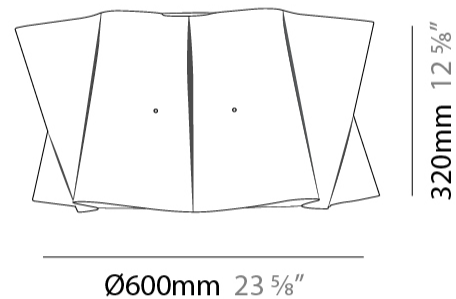

PROJECT	_____
TYPE	_____
SPECIFIER	_____
QUANTITY	_____
DATE	_____

FOLIO SURFACE

D62011-

base number   Finish
Options

1. To build a product code in our configurator select the specify button on the base model # product page
2. To build a manual product code on this datasheet choose from the options listed below in blue font and add the suffix to the base model #

GENERAL

Series: Folio
Partner: Linea Zero
Division: Design
Installation: Surface
Product Type: Ceiling Surface
Mounting Location: Ceiling
Light Distribution: Downlight

PHYSICAL

Shape: Cylinder
Diameter (mm): 600
Diameter (in): 23 5/8
Height (mm): 320
Height (in): 12 5/8
Diffuser: Polilux™ Shade - See Finish Options
Fixture Finish: WHI / PNK / ORG / VIO / SIL / NGD / COP / PKM
Fixture Material: Polilux™/ Metal holder
Primary Material: Non-Static Polilux

ELECTRICAL

Number of Lamps: 5
Lamp Type: LED Retrofit
Bulb Included: Bulb Not Included
Max. Wattage Per Lamp (W): 6
Lamp Base: E26
Input Voltage (V): 120
Upon Request: 277Vac / GU24

LED

OPTICAL

RATINGS AND CERTIFICATIONS

Certified By: Certified for North American Standards
IP rating: IP20