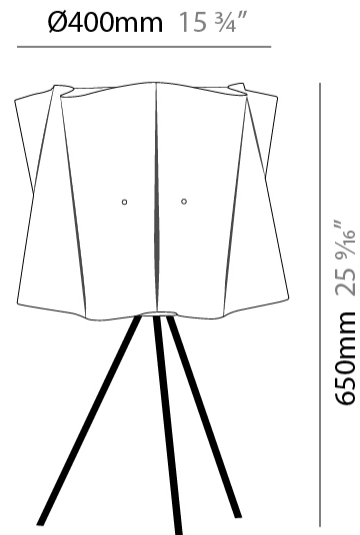

PROJECT
TYPE
SPECIFIER
QUANTITY
DATE

FOLIO PORTABLE

D64009-

base number   Finish
Options

1. To build a product code in our configurator select the specify button on the base model # product page
2. To build a manual product code on this datasheet choose from the options listed below in blue font and add the suffix to the base model #

GENERAL

Series: Folio
Partner: Linea Zero
Division: Design
Installation: Portable
Product Type: Table
Mounting Location: Table

PHYSICAL

Shape: Cylinder
Diameter (mm): 400
Diameter (in): 15 3/4
Height (mm): 650
Height (in): 25 9/16
Diffuser: Polilux™ Shade - See Finish Options
Fixture Finish: WHI / PNK / ORG / VIO / SIL / NGD / COP / PKM
Fixture Material: Polilux™/ Metal holder
Primary Material: Non-Static Polilux

ELECTRICAL

Number of Lamps: 1
Lamp Type: LED Retrofit
Bulb Included: Bulb Not Included
Max. Wattage Per Lamp (W): 7
Lamp Base: E26
Input Voltage (V): 120
Lamp Voltage (V): 120
Upon Request: 277Vac / GU24

LED

OPTICAL

RATINGS AND CERTIFICATIONS

Certified By: Certified for North American Standards
IP rating: IP20