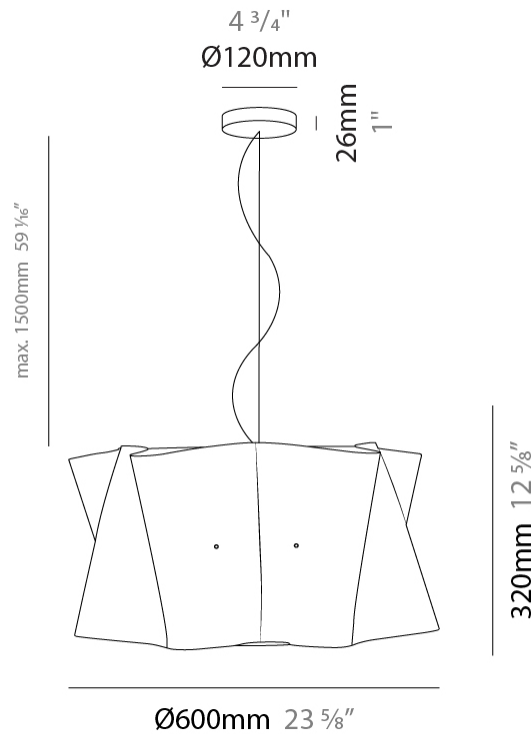

PROJECT	_____
TYPE	_____
SPECIFIER	_____
QUANTITY	_____
DATE	_____

FOLIO SUSPENSION

D61015-

base number   Finish
Options

1. To build a product code in our configurator select the specify button on the base model # product page
2. To build a manual product code on this datasheet choose from the options listed below in blue font and add the suffix to the base model #

GENERAL

Series: Folio _____
Partner: Linea Zero _____
Division: Design _____
Installation: Suspension _____
Product Type: Pendant _____
Mounting Location: Ceiling _____
Light Distribution: Direct / Indirect _____

PHYSICAL

Shape: Cylinder _____
Diameter (mm): 600 _____
Diameter (in): 23 5/8 _____
Height (mm): 320 _____
Height (in): 12 5/8 _____
Max. Overall Height (mm): 1820 _____
Max. Overall Height (in): 71 5/8 _____
Diffuser: Polilux™ Shade - See Finish Options _____
Fixture Finish: WHI / BLK / SIL / NGD / COP / PKM _____
Fixture Material: Polilux™/ Metal holder _____
Primary Material: Non-Static Polilux _____

ELECTRICAL

Number of Lamps: 3 _____
Lamp Type: LED Retrofit _____
Bulb Included: Bulb Not Included _____
Max. Wattage Per Lamp (W): 7 _____
Lamp Base: E26 _____
Input Voltage (V): 120 _____
Upon Request: 277Vac / GU24 _____

LED

OPTICAL

RATINGS AND CERTIFICATIONS

Certified By: Certified for North American Standards _____
IP rating: IP20 _____