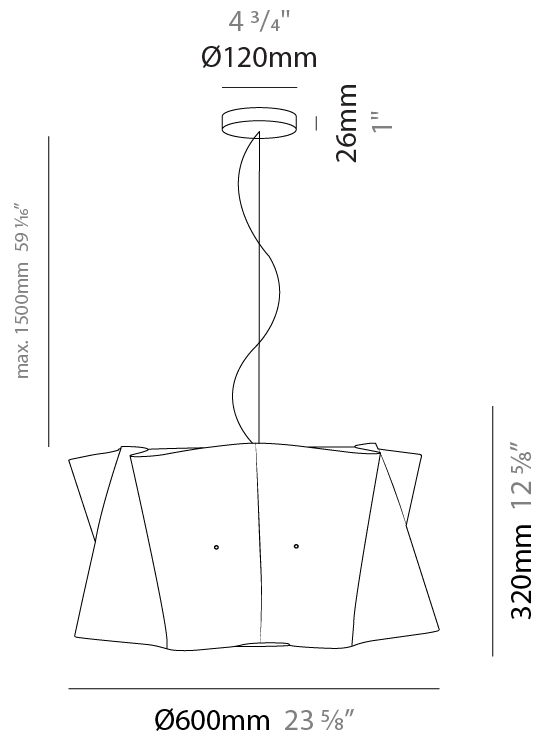

PROJECT	_____
TYPE	_____
SPECIFIER	_____
QUANTITY	_____
DATE	_____

FOLIO SUSPENSION

D61014-

base number   Finish
Options

1. To build a product code in our configurator select the specify button on the base model # product page
2. To build a manual product code on this datasheet choose from the options listed below in blue font and add the suffix to the base model #

GENERAL

Series: Folio _____
Partner: Linea Zero _____
Division: Design _____
Installation: Suspension _____
Product Type: Pendant _____
Mounting Location: Ceiling _____
Light Distribution: Direct / Indirect _____

PHYSICAL

Shape: Cylinder _____
Diameter (mm): 600 _____
Diameter (in): 23 5/8 _____
Height (mm): 320 _____
Height (in): 12 5/8 _____
Max. Overall Height (mm): 1820 _____
Max. Overall Height (in): 71 5/8 _____
Diffuser: Polilux™ Shade - See Finish Options _____
Fixture Finish: WHI / BLK / SIL / NGD / COP / PKM _____
Fixture Material: Polilux™/ Metal holder _____
Primary Material: Non-Static Polilux _____

ELECTRICAL

Number of Lamps: 5 _____
Lamp Type: LED Retrofit _____
Bulb Included: Bulb Not Included _____
Max. Wattage Per Lamp (W): 6 _____
Lamp Base: E26 _____
Input Voltage (V): 120 _____
Upon Request: 277Vac / GU24 _____

LED

OPTICAL

RATINGS AND CERTIFICATIONS

Certified By: Certified for North American Standards _____
IP rating: IP20 _____