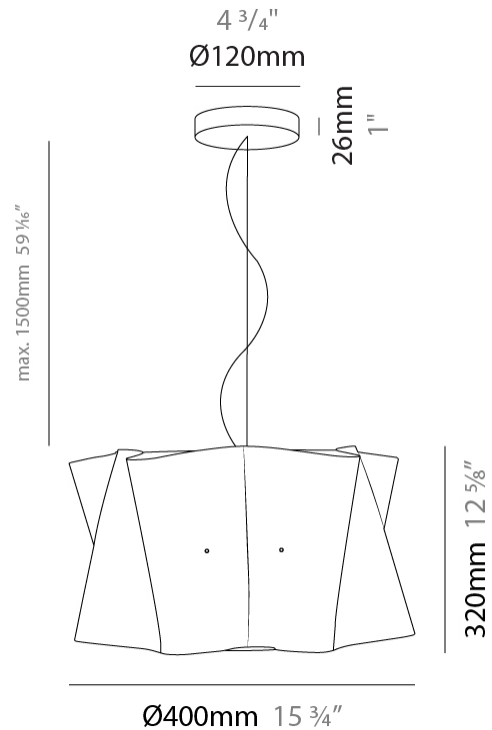

PROJECT	_____
TYPE	_____
SPECIFIER	_____
QUANTITY	_____
DATE	_____

FOLIO SUSPENSION

D61018-

base number   Finish
Options

1. To build a product code in our configurator select the specify button on the base model # product page
2. To build a manual product code on this datasheet choose from the options listed below in blue font and add the suffix to the base model #

GENERAL

Series: Folio _____
Partner: Linea Zero _____
Division: Design _____
Installation: Suspension _____
Product Type: Pendant _____
Mounting Location: Ceiling _____
Light Distribution: Direct / Indirect _____

PHYSICAL

Shape: Cylinder _____
Diameter (mm): 400 _____
Diameter (in): 15 3/4 _____
Height (mm): 320 _____
Height (in): 12 5/8 _____
Max. Overall Height (mm): 1820 _____
Max. Overall Height (in): 71 5/8 _____
Diffuser: Polilux™ Shade - See Finish Options _____
Fixture Finish: WHI / BLK / SIL / NGD / COP / PKM _____
Fixture Material: Polilux™/ Metal holder _____
Primary Material: Non-Static Polilux _____
Cable Details: Cable length 59" - Transparent _____

ELECTRICAL

Number of Lamps: 1 _____
Lamp Type: LED Retrofit _____
Bulb Included: Bulb Not Included _____
Max. Wattage Per Lamp (W): 7 _____
Lamp Base: E26 _____
Input Voltage (V): 120 _____
Upon Request: 277Vac / GU24 _____

LED

OPTICAL

RATINGS AND CERTIFICATIONS

Certified By: Certified for North American Standards _____
IP rating: IP20 _____