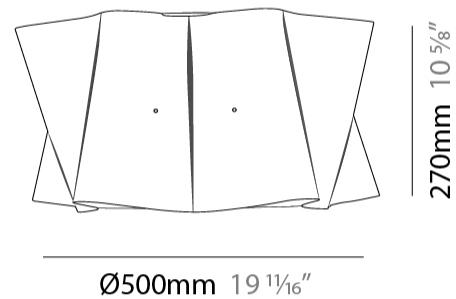

PROJECT _____
TYPE _____
SPECIFIER _____
QUANTITY _____
DATE _____

FOLIO SURFACE

D62014-

base number   Finish
Options

1. To build a product code in our configurator select the specify button on the base model # product page
2. To build a manual product code on this datasheet choose from the options listed below in blue font and add the suffix to the base model #

GENERAL

Series: Folio _____
Partner: Linea Zero _____
Division: Design _____
Installation: Surface _____
Product Type: Ceiling Surface _____
Mounting Location: Ceiling _____
Light Distribution: Downlight _____

PHYSICAL

Shape: Cylinder _____
Diameter (mm): 500 _____
Diameter (in): 19 ¹/₁₆ _____
Height (mm): 270 _____
Height (in): 10 ⁵/₈ _____
Diffuser: Polilux™ Shade - See Finish Options _____
Fixture Finish: WHI / PNK / ORG / VIO / SIL / NGD / COP / PKM _____
Fixture Material: Polilux™/ Metal holder _____
Primary Material: Non-Static Polilux _____

ELECTRICAL

Number of Lamps: 1 _____
Lamp Type: LED Retrofit _____
Bulb Included: Bulb Not Included _____
Max. Wattage Per Lamp (W): 7 _____
Lamp Base: E26 _____
Input Voltage (V): 120 _____
Upon Request: 277Vac / GU24 _____

LED

OPTICAL

RATINGS AND CERTIFICATIONS

Certified By: Certified for North American Standards _____
IP rating: IP20 _____