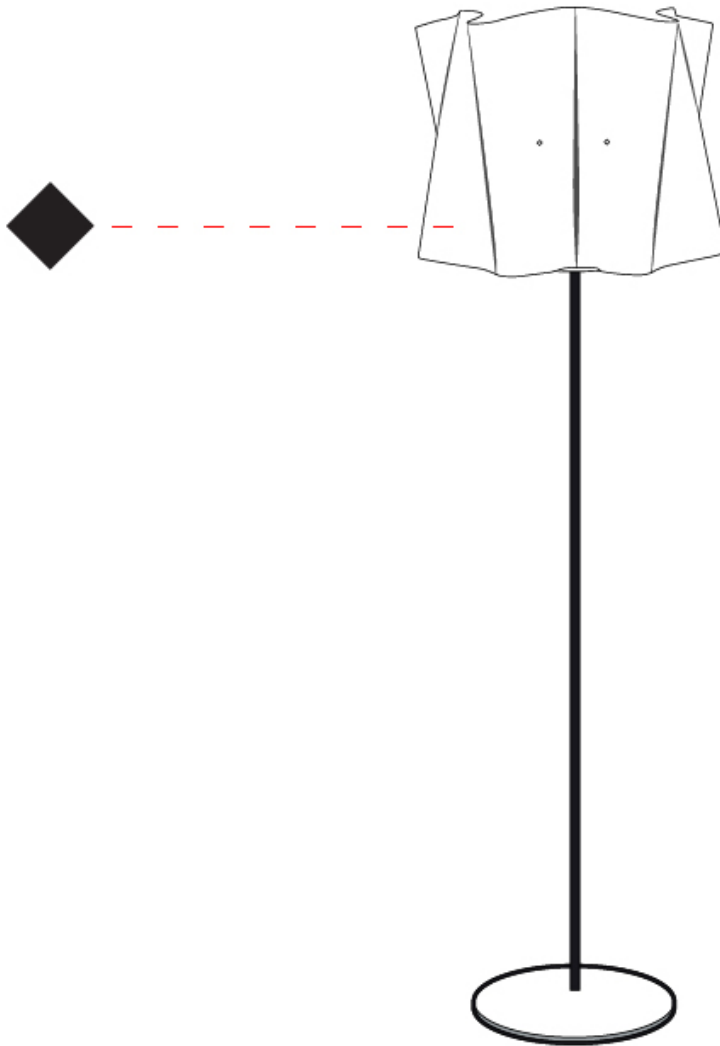

## FOLIO PORTABLE

D64010-

PROJECT \_\_\_\_\_

TYPE \_\_\_\_\_

SPECIFIER \_\_\_\_\_

QUANTITY \_\_\_\_\_

DATE \_\_\_\_\_

D