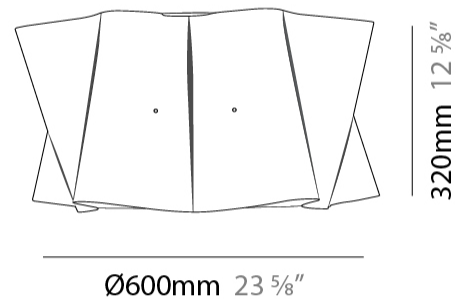

PROJECT	_____
TYPE	_____
SPECIFIER	_____
QUANTITY	_____
DATE	_____

FOLIO SURFACE

D62013-

base number   Finish
Options

1. To build a product code in our configurator select the specify button on the base model # product page
2. To build a manual product code on this datasheet choose from the options listed below in blue font and add the suffix to the base model #

GENERAL

Series: Folio
Partner: Linea Zero
Division: Design
Installation: Surface
Product Type: Ceiling Surface
Mounting Location: Ceiling
Light Distribution: Downlight

PHYSICAL

Shape: Cylinder
Diameter (mm): 600
Diameter (in): 23 5/8
Height (mm): 320
Height (in): 12 5/8
Diffuser: Polilux™ Shade - See Finish Options
Fixture Finish: WHI / PNK / ORG / VIO / SIL / NGD / COP / PKM
Fixture Material: Polilux™/ Metal holder
Primary Material: Non-Static Polilux

ELECTRICAL

Number of Lamps: 1
Lamp Type: LED Retrofit
Bulb Included: Bulb Not Included
Max. Wattage Per Lamp (W): 7
Lamp Base: E26
Input Voltage (V): 120
Upon Request: 277Vac / GU24

LED

OPTICAL

RATINGS AND CERTIFICATIONS

Certified By: Certified for North American Standards
IP rating: IP20