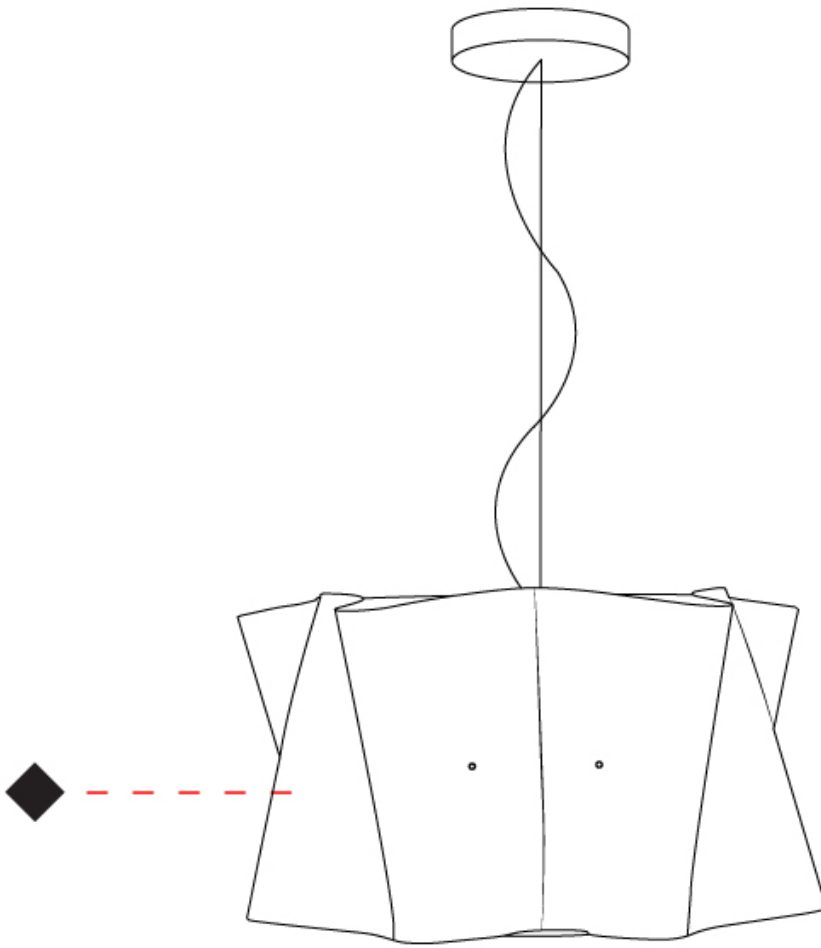

FOLIO SUSPENSION

D61018-

PROJECT

TYPE

SPECIFIER

QUANTITY

DATE

D