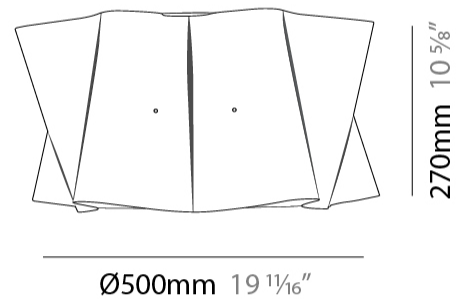

PROJECT	_____
TYPE	_____
SPECIFIER	_____
QUANTITY	_____
DATE	_____

FOLIO SURFACE

D62014-

base number   Finish
Options

1. To build a product code in our configurator select the specify button on the base model # product page
2. To build a manual product code on this datasheet choose from the options listed below in blue font and add the suffix to the base model #

GENERAL

Series: Folio _____
Partner: Linea Zero _____
Division: Design _____
Installation: Surface _____
Product Type: Ceiling Surface _____
Mounting Location: Ceiling _____
Light Distribution: Downlight _____

PHYSICAL

Shape: Cylinder _____
Diameter (mm): 500 _____
Diameter (in): 19 11/16 _____
Height (mm): 270 _____
Height (in): 10 5/8 _____
Diffuser: Polilux™ Shade - See Finish Options _____
Fixture Finish: WHI / PNK / ORG / VIO / SIL / NGD / COP / PKM _____
Fixture Material: Polilux™/ Metal holder _____
Primary Material: Non-Static Polilux _____

ELECTRICAL

Number of Lamps: 1 _____
Lamp Type: LED Retrofit _____
Bulb Included: Bulb Not Included _____
Max. Wattage Per Lamp (W): 7 _____
Lamp Base: E26 _____
Input Voltage (V): 120 _____
Upon Request: 277Vac / GU24 _____

LED

OPTICAL

RATINGS AND CERTIFICATIONS

Certified By: Certified for North American Standards _____
IP rating: IP20 _____