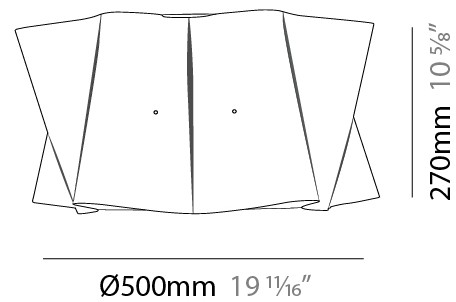

PROJECT	_____
TYPE	_____
SPECIFIER	_____
QUANTITY	_____
DATE	_____

FOLIO SURFACE

D62014- : D62014-WHI

base number

1. To build a product code in our configurator select the specify button on the base model # product page
2. To build a manual product code on this datasheet choose from the options listed below in blue font and add the suffix to the base model #

GENERAL

Series: Folio
Partner: Linea Zero
Division: Design
Installation: Surface
Product Type: Ceiling Surface
Mounting Location: Ceiling

PHYSICAL

Shape: Cylinder
Diameter (mm): 500
Diameter (in): 19 ¹¹/₁₆"
Height (mm): 270
Height (in): 10 ⁵/₈"
Weight (kg): 1.8
Weight (lbs): 3.999
Diffuser: White Polilux™ Shade
Fixture Material: Polilux™/ Metal holder
Primary Material: Non-Static Polilux

ELECTRICAL

Number of Lamps: 1
Lamp Type: LED Retrofit
Bulb Included: Bulb Not Included
Total Output Wattage (W): 7
Max. Wattage Per Lamp (W): 7
Lamp Base: E26
Input Voltage (V): 120

LED

OPTICAL

RATINGS AND CERTIFICATIONS

Certified By: CSA Certified to UL and CSA Standards
IP rating: IP20