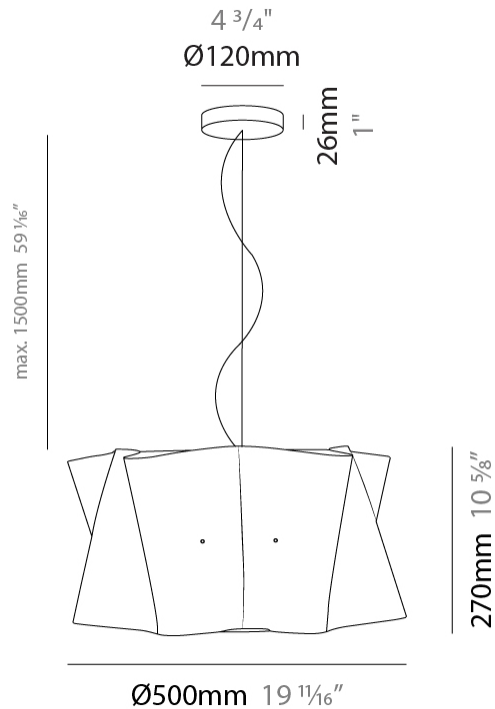

PROJECT	_____
TYPE	_____
SPECIFIER	_____
QUANTITY	_____
DATE	_____

FOLIO SUSPENSION

D61017-

base number   Finish
Options

1. To build a product code in our configurator select the specify button on the base model # product page
2. To build a manual product code on this datasheet choose from the options listed below in blue font and add the suffix to the base model #

GENERAL

Series: Folio _____
Partner: Linea Zero _____
Division: Design _____
Installation: Suspension _____
Product Type: Pendant _____
Mounting Location: Ceiling _____
Light Distribution: Direct / Indirect _____

PHYSICAL

Shape: Cylinder _____
Diameter (mm): 500 _____
Diameter (in): 19 11/16 _____
Height (mm): 270 _____
Height (in): 10 5/8 _____
Max. Overall Height (mm): 1770 _____
Max. Overall Height (in): 69 11/16 _____
Diffuser: Polilux™ Shade - See Finish Options _____
Fixture Finish: WHI / BLK / SIL / NGD / COP / PKM _____
Fixture Material: Polilux™/ Metal holder _____
Primary Material: Non-Static Polilux _____

ELECTRICAL

Number of Lamps: 1 _____
Lamp Type: LED Retrofit _____
Bulb Included: Bulb Not Included _____
Max. Wattage Per Lamp (W): 7 _____
Lamp Base: E26 _____
Input Voltage (V): 120 _____
Lamp Voltage (V): 120 _____
Upon Request: 277Vac / GU24 _____

LED

OPTICAL

RATINGS AND CERTIFICATIONS

Certified By: Certified for North American Standards _____
IP rating: IP20 _____