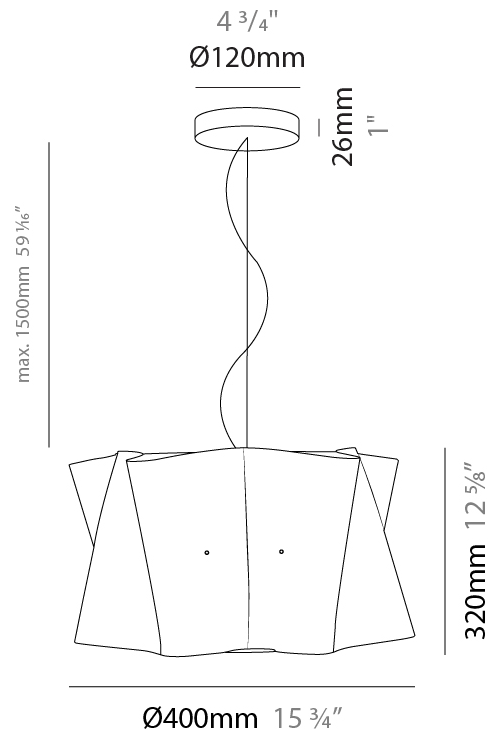

PROJECT	_____
TYPE	_____
SPECIFIER	_____
QUANTITY	_____
DATE	_____

FOLIO SUSPENSION

D61018- : D61018-WHI

base number

1. To build a product code in our configurator select the specify button on the base model # product page
2. To build a manual product code on this datasheet choose from the options listed below in blue font and add the suffix to the base model #

GENERAL

Series: Folio
Partner: Linea Zero
Division: Design
Installation: Suspension
Product Type: Pendant
Mounting Location: Ceiling
Light Distribution: Direct / Indirect

PHYSICAL

Shape: Cylinder
Diameter (mm): 400
Diameter (in): 15 3/4
Height (mm): 320
Height (in): 12 5/8
Max. Overall Height (mm): 1820
Max. Overall Height (in): 71 5/8
Weight (kg): 3.2
Weight (lbs): 6.999
Diffuser: White Polilux® Shade
Fixture Material: Polilux™/ Metal holder
Primary Material: Non-Static Polilux
Cable Details: Cable length 59" - Transparent

ELECTRICAL

Number of Lamps: 1
Lamp Type: LED Retrofit
Bulb Included: Bulb Not Included
Total Output Wattage (W): 7
Max. Wattage Per Lamp (W): 7
Lamp Base: E26
Input Voltage (V): 120

LED

OPTICAL

RATINGS AND CERTIFICATIONS

Certified By: CSA Certified to UL and CSA Standards
IP rating: IP20