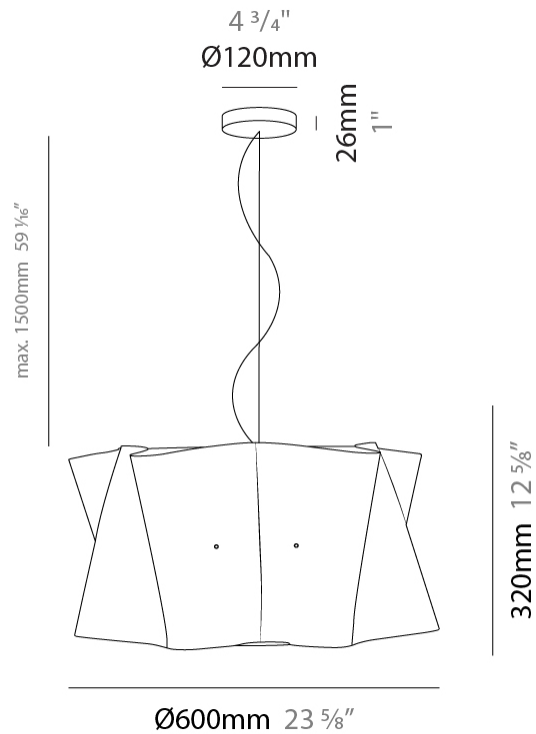

PROJECT	_____
TYPE	_____
SPECIFIER	_____
QUANTITY	_____
DATE	_____

FOLIO SUSPENSION

D61015-

base number   Finish
Options

1. To build a product code in our configurator select the specify button on the base model # product page
2. To build a manual product code on this datasheet choose from the options listed below in blue font and add the suffix to the base model #

GENERAL

Series: Folio _____
Partner: Linea Zero _____
Division: Design _____
Installation: Suspension _____
Product Type: Pendant _____
Mounting Location: Ceiling _____
Light Distribution: Direct / Indirect _____

PHYSICAL

Shape: Cylinder _____
Diameter (mm): 600 _____
Diameter (in): 23 5/8 _____
Height (mm): 320 _____
Height (in): 12 5/8 _____
Max. Overall Height (mm): 1820 _____
Max. Overall Height (in): 71 5/8 _____
Diffuser: Polilux™ Shade - See Finish Options _____
Fixture Finish: WHI / BLK / SIL / NGD / COP / PKM _____
Fixture Material: Polilux™/ Metal holder _____
Primary Material: Non-Static Polilux _____

ELECTRICAL

Number of Lamps: 3 _____
Lamp Type: LED Retrofit _____
Bulb Included: Bulb Not Included _____
Max. Wattage Per Lamp (W): 7 _____
Lamp Base: E26 _____
Input Voltage (V): 120 _____
Upon Request: 277Vac / GU24 _____

LED

OPTICAL

RATINGS AND CERTIFICATIONS

Certified By: Certified for North American Standards _____
IP rating: IP20 _____