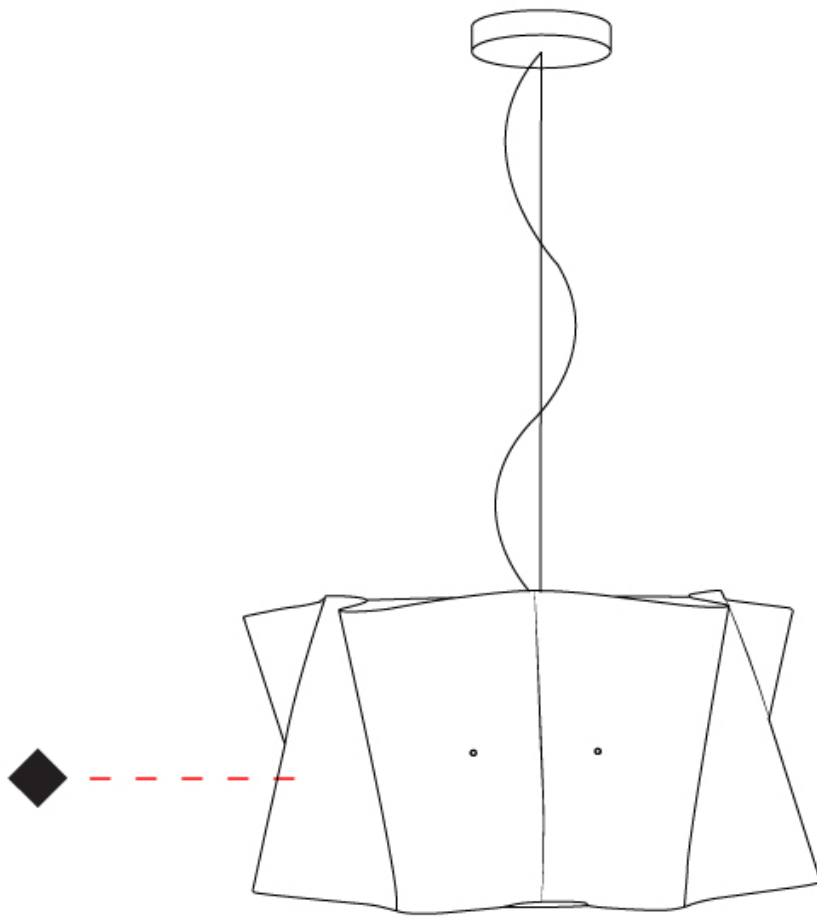

FOLIO SUSPENSION

D61017-

PROJECT	_____
TYPE	_____
SPECIFIER	_____
QUANTITY	_____
DATE	_____

D