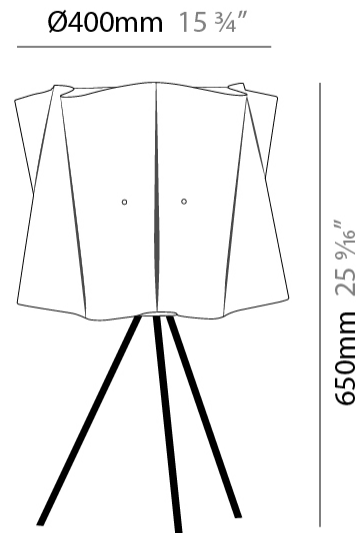

PROJECT
TYPE
SPECIFIER
QUANTITY
DATE

FOLIO PORTABLE

D64009-

base number   Finish
Options

1. To build a product code in our configurator select the specify button on the base model # product page
2. To build a manual product code on this datasheet choose from the options listed below in blue font and add the suffix to the base model #

GENERAL

Series: Folio
Partner: Linea Zero
Division: Design
Installation: Portable
Product Type: Table
Mounting Location: Table

PHYSICAL

Shape: Cylinder
Diameter (mm): 400
Diameter (in): 15 3/4
Height (mm): 650
Height (in): 25 9/16
Diffuser: Polilux™ Shade - See Finish Options
Fixture Finish: WHI / PNK / ORG / VIO / SIL / NGD / COP / PKM
Fixture Material: Polilux™/ Metal holder
Primary Material: Non-Static Polilux

ELECTRICAL

Number of Lamps: 1
Lamp Type: LED Retrofit
Bulb Included: Bulb Not Included
Max. Wattage Per Lamp (W): 7
Lamp Base: E26
Input Voltage (V): 120
Lamp Voltage (V): 120
Upon Request: 277Vac / GU24

LED

OPTICAL

RATINGS AND CERTIFICATIONS

Certified By: Certified for North American Standards
IP rating: IP20