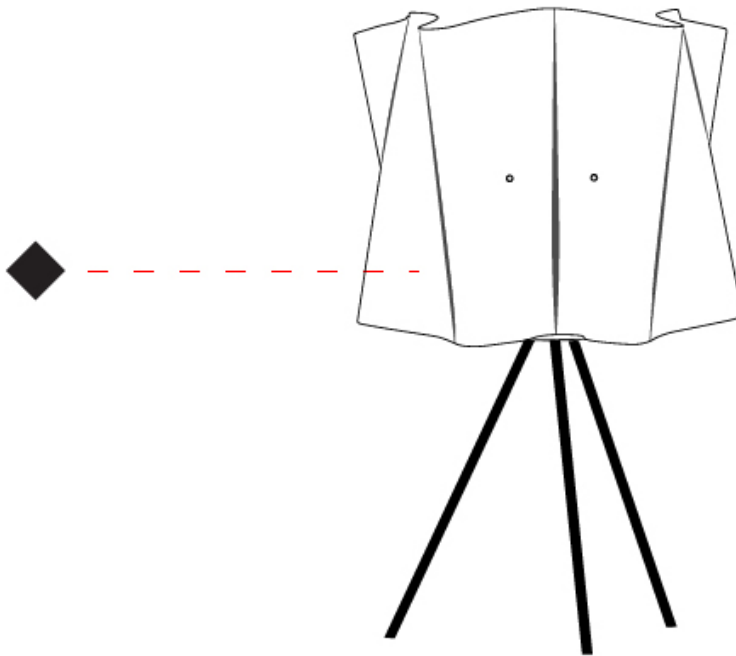

FOLIO PORTABLE

D64009-

PROJECT	_____
TYPE	_____
SPECIFIER	_____
QUANTITY	_____
DATE	_____