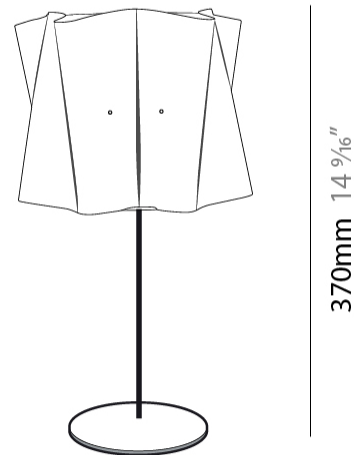

Ø250mm 9 ¹³/₁₆"