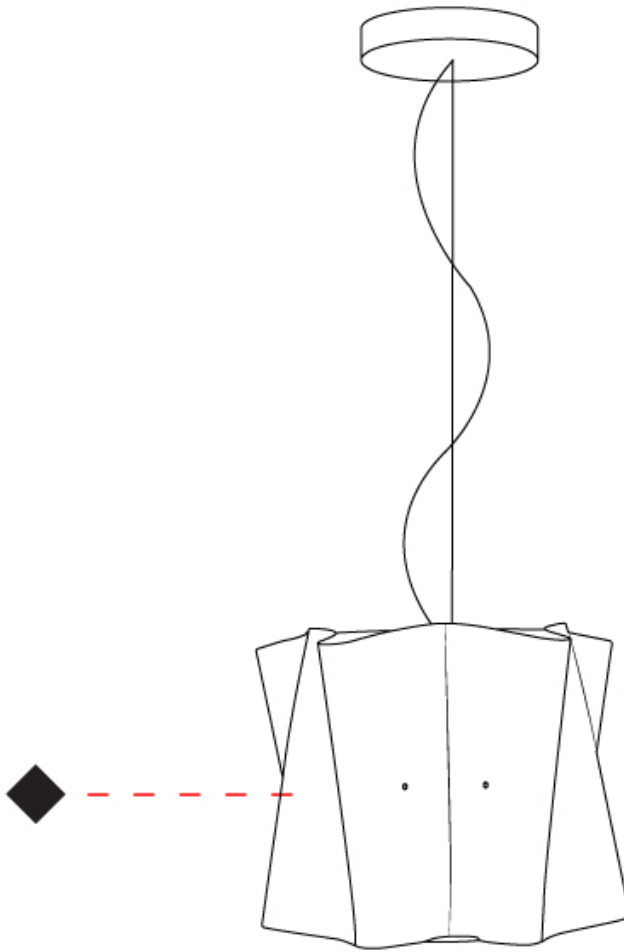

D61019-

PROJECT

TYPE

SPECIFIER

QUANTITY

DATE