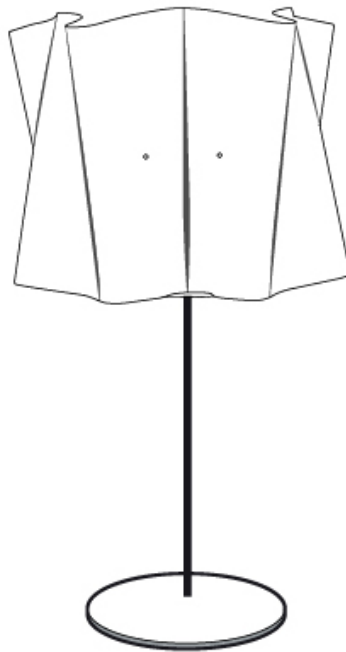

FOLIO PORTABLE

D64008-

PROJECT

TYPE

SPECIFIER

QUANTITY

DATE