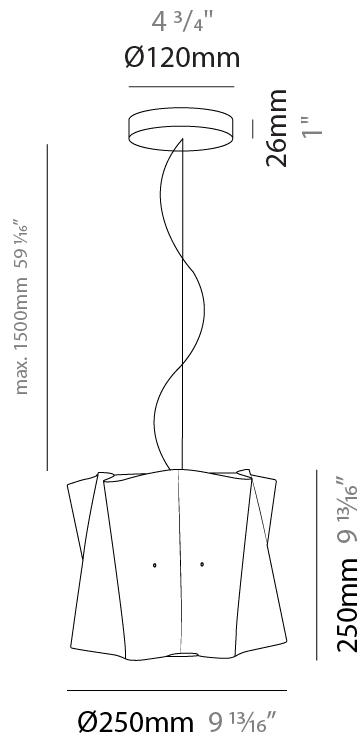

PROJECT	_____
TYPE	_____
SPECIFIER	_____
QUANTITY	_____
DATE	_____

FOLIO SUSPENSION

D61019-

base number   Finish
Options

1. To build a product code in our configurator select the specify button on the base model # product page
2. To build a manual product code on this datasheet choose from the options listed below in blue font and add the suffix to the base model #

GENERAL

Series: Folio _____
Brand: Linea Zero _____
Division: Design _____
Mounting Type: Suspension _____
Mounting Location: Ceiling _____
Subcategory: Pendant _____

PHYSICAL

Shape: Cylinder _____
Diameter (mm): 250 _____
Diameter (in): 9 ¹³/₁₆ _____
Height (mm): 250 _____
Height (in): 9 ¹³/₁₆ _____
Max. Overall Height (mm): 1750 _____
Max. Overall Height (in): 68 ⁷/₈ _____
Light Distribution: Direct / Indirect _____
Diffuser: Polilux™ Shade - See Finish Options _____
Fixture Finish: WHI / BLK / SIL / NGD / COP / PKM _____
Fixture Material: Polilux™/ Metal holder _____

ELECTRICAL

Number of Lamps: 1 _____
Lamp Type: LED Retrofit _____
Bulb Included: Bulb Not Included _____
Max. Wattage Per Lamp (W): 7 _____
Lamp Base: E26 _____
Input Voltage (V): 120 _____
Lamp Voltage (V): 120 _____
Upon Request: 277Vac / GU24 _____

LED

OPTICAL

RATINGS AND CERTIFICATIONS

Certified By: Certified for North American Standards _____
IP rating: IP20 _____