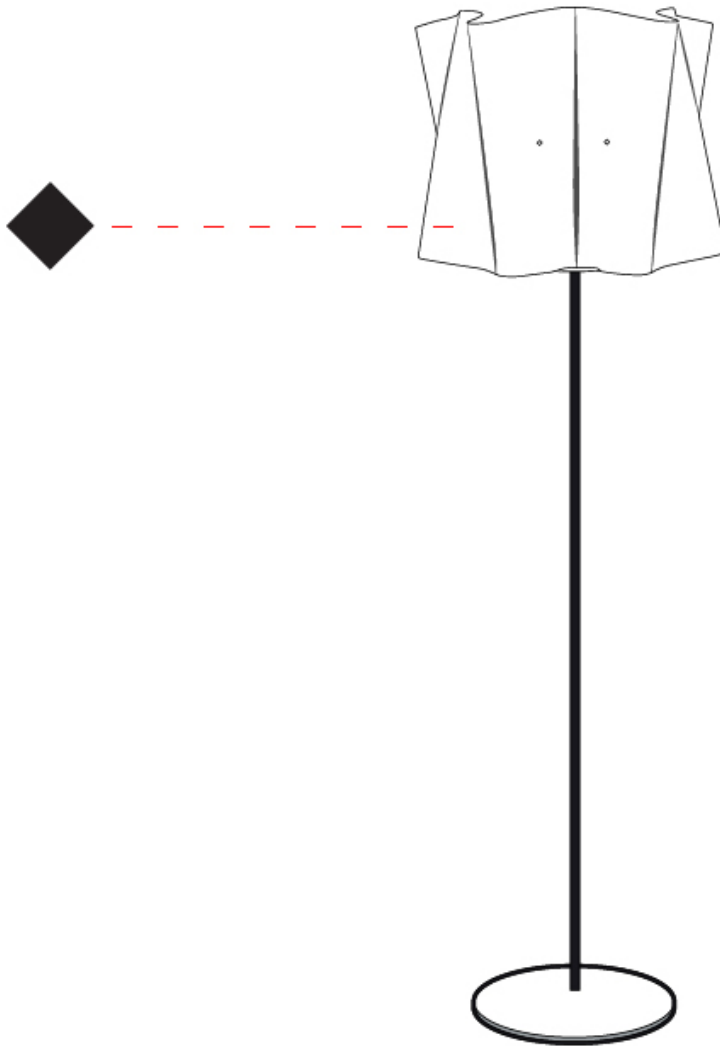

FOLIO PORTABLE

D64010-

PROJECT _____

TYPE _____

SPECIFIER _____

QUANTITY _____

DATE _____

D