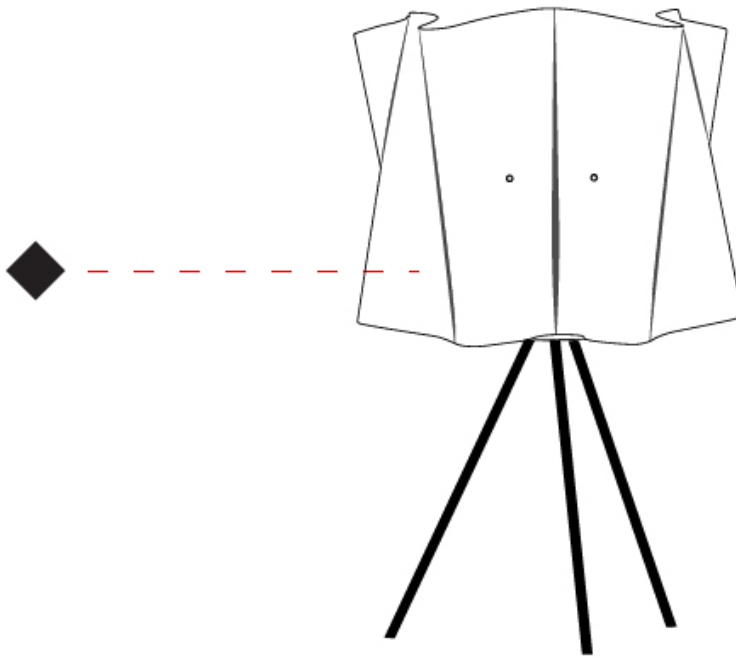

FOLIO PORTABLE

D64009-

PROJECT _____

TYPE _____

SPECIFIER _____

QUANTITY _____

DATE _____

D