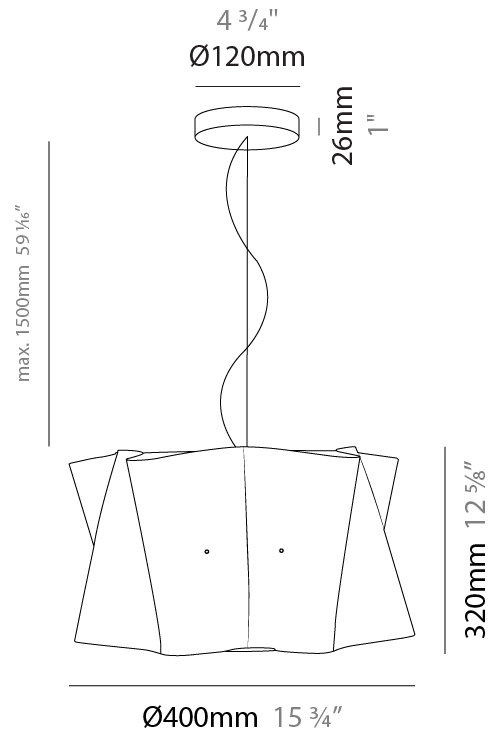

FOLIO SUSPENSION

D61018-

base number   Finish
Options

1. To build a product code in our configurator select the specify button on the base model # product page
2. To build a manual product code on this datasheet choose from the options listed below in blue font and add the suffix to the base model #

GENERAL

Series: Folio _____
Brand: Linea Zero _____
Division: Design _____
Mounting Type: Suspension _____
Mounting Location: Ceiling _____
Subcategory: Pendant _____

PHYSICAL

Shape: Cylinder _____
Diameter (mm): 400 _____
Diameter (in): 15 ³/₄ _____
Height (mm): 320 _____
Height (in): 12 ⁵/₈ _____
Max. Overall Height (mm): 1820 _____
Max. Overall Height (in): 71 ⁵/₈ _____
Light Distribution: Direct / Indirect _____
Diffuser: Polilux™ Shade - See Finish Options _____
Fixture Finish: WHI / BLK / SIL / NGD / COP / PKM _____
Fixture Material: Polilux™/ Metal holder _____
Cable Details: Cable length 59" - Transparent _____

ELECTRICAL

Number of Lamps: 1 _____
Lamp Type: LED Retrofit _____
Bulb Included: Bulb Not Included _____
Max. Wattage Per Lamp (W): 7 _____
Lamp Base: E26 _____
Input Voltage (V): 120 _____
Upon Request: 277Vac / GU24 _____

LED

OPTICAL

RATINGS AND CERTIFICATIONS

Certified By: Certified for North American Standards _____
IP rating: IP20 _____