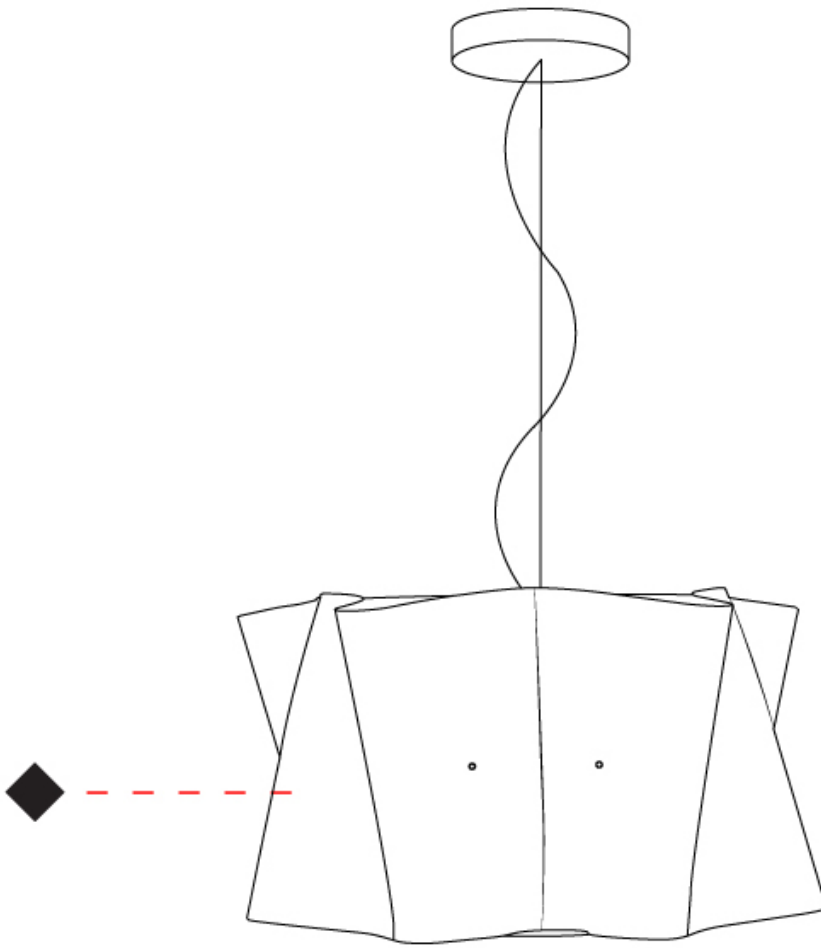

FOLIO SUSPENSION

D61018-

PROJECT	_____
TYPE	_____
SPECIFIER	_____
QUANTITY	_____
DATE	_____

D