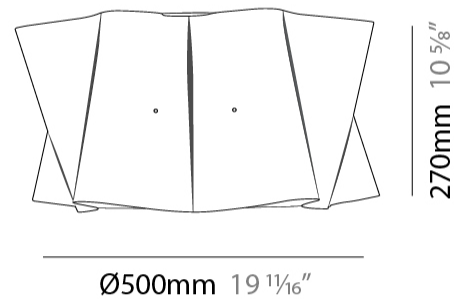

PROJECT	_____
TYPE	_____
SPECIFIER	_____
QUANTITY	_____
DATE	_____

FOLIO SURFACE

D62014-

base number   Finish
Options

1. To build a product code in our configurator select the specify button on the base model # product page
2. To build a manual product code on this datasheet choose from the options listed below in blue font and add the suffix to the base model #

GENERAL

Series: Folio _____
Brand: Linea Zero _____
Division: Design _____
Mounting Type: Surface _____
Mounting Location: Ceiling _____
Subcategory: Ambient _____

PHYSICAL

Shape: Cylinder _____
Diameter (mm): 500 _____
Diameter (in): 19 11/16 _____
Height (mm): 270 _____
Height (in): 10 5/8 _____
Light Distribution: Downlight _____
Diffuser: Polilux™ Shade - See Finish Options _____
Fixture Finish: WHI / PNK / ORG / VIO / SIL / NGD / COP / PKM _____
Fixture Material: Polilux™/ Metal holder _____

ELECTRICAL

Number of Lamps: 1 _____
Lamp Type: LED Retrofit _____
Bulb Included: Bulb Not Included _____
Max. Wattage Per Lamp (W): 7 _____
Lamp Base: E26 _____
Input Voltage (V): 120 _____
Upon Request: 277Vac / GU24 _____

LED

OPTICAL

RATINGS AND CERTIFICATIONS

Certified By: Certified for North American Standards _____
IP rating: IP20 _____