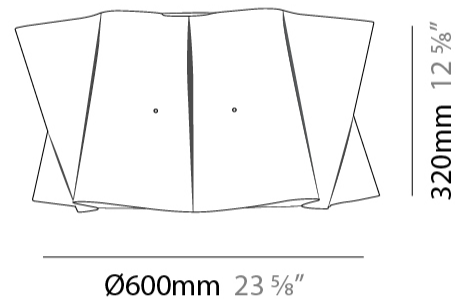

PROJECT	_____
TYPE	_____
SPECIFIER	_____
QUANTITY	_____
DATE	_____

FOLIO SURFACE

D62011-

base number   Finish
Options

1. To build a product code in our configurator select the specify button on the base model # product page
2. To build a manual product code on this datasheet choose from the options listed below in blue font and add the suffix to the base model #

GENERAL

Series: Folio _____
Brand: Linea Zero _____
Division: Design _____
Mounting Type: Surface _____
Mounting Location: Ceiling _____
Subcategory: Ambient _____

PHYSICAL

Shape: Cylinder _____
Diameter (mm): 600 _____
Diameter (in): 23 5/8 _____
Height (mm): 320 _____
Height (in): 12 5/8 _____
Light Distribution: Downlight _____
Diffuser: Polilux™ Shade - See Finish Options _____
Fixture Finish: WHI / PNK / ORG / VIO / SIL / NGD / COP / PKM _____
Fixture Material: Polilux™/ Metal holder _____

ELECTRICAL

Number of Lamps: 5 _____
Lamp Type: LED Retrofit _____
Bulb Included: Bulb Not Included _____
Max. Wattage Per Lamp (W): 6 _____
Lamp Base: E26 _____
Input Voltage (V): 120 _____
Upon Request: 277Vac / GU24 _____

LED

OPTICAL

RATINGS AND CERTIFICATIONS

Certified By: Certified for North American Standards _____
IP rating: IP20 _____