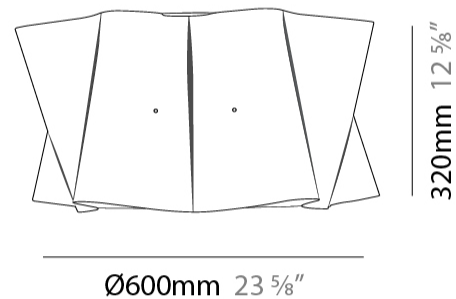

PROJECT
TYPE
SPECIFIER
QUANTITY
DATE

FOLIO SURFACE

D62013-

base number   Finish
Options

1. To build a product code in our configurator select the specify button on the base model # product page
2. To build a manual product code on this datasheet choose from the options listed below in blue font and add the suffix to the base model #

GENERAL

Series: Folio
Brand: Linea Zero
Division: Design
Mounting Type: Surface
Mounting Location: Ceiling
Subcategory: Ambient

PHYSICAL

Shape: Cylinder
Diameter (mm): 600
Diameter (in): 23 5/8
Height (mm): 320
Height (in): 12 5/8
Light Distribution: Downlight
Diffuser: Polilux™ Shade - See Finish Options
[Fixture Finish: WHI / PNK / ORG / VIO / SIL / NGD / COP / PKM](#)
Fixture Material: Polilux™/ Metal holder

ELECTRICAL

Number of Lamps: 1
Lamp Type: LED Retrofit
Bulb Included: Bulb Not Included
Max. Wattage Per Lamp (W): 7
Lamp Base: E26
Input Voltage (V): 120
Upon Request: 277Vac / GU24

LED

OPTICAL

RATINGS AND CERTIFICATIONS

Certified By: Certified for North American Standards
IP rating: IP20