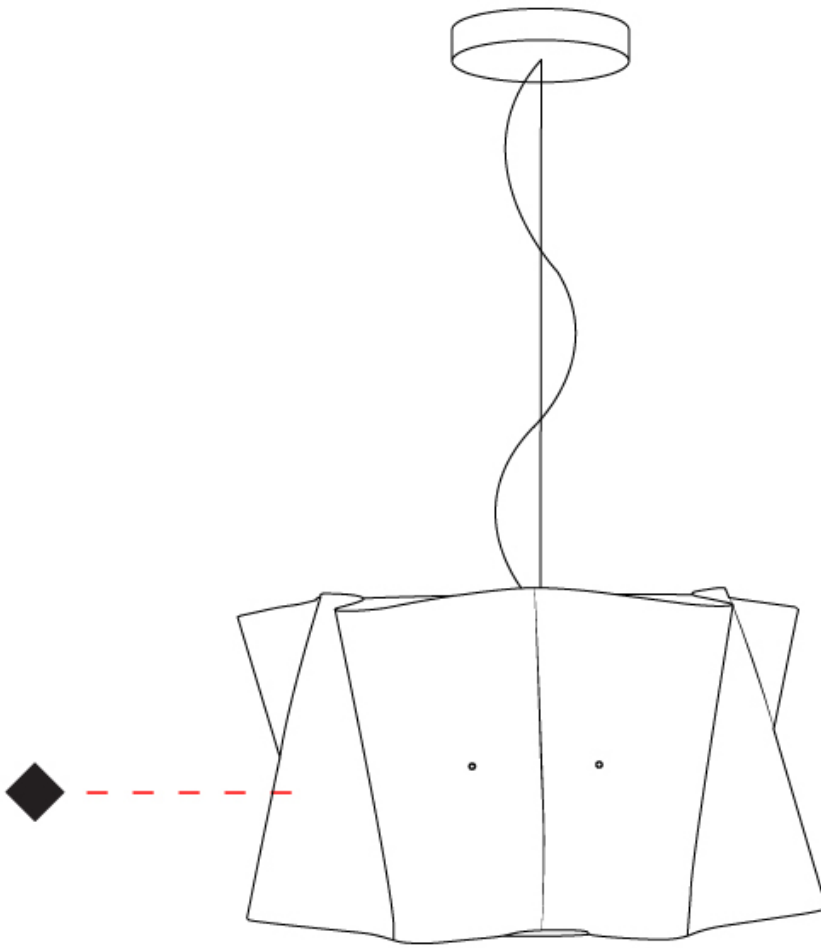

FOLIO SUSPENSION

D61018-

PROJECT _____

TYPE _____

SPECIFIER _____

QUANTITY _____

DATE _____

D