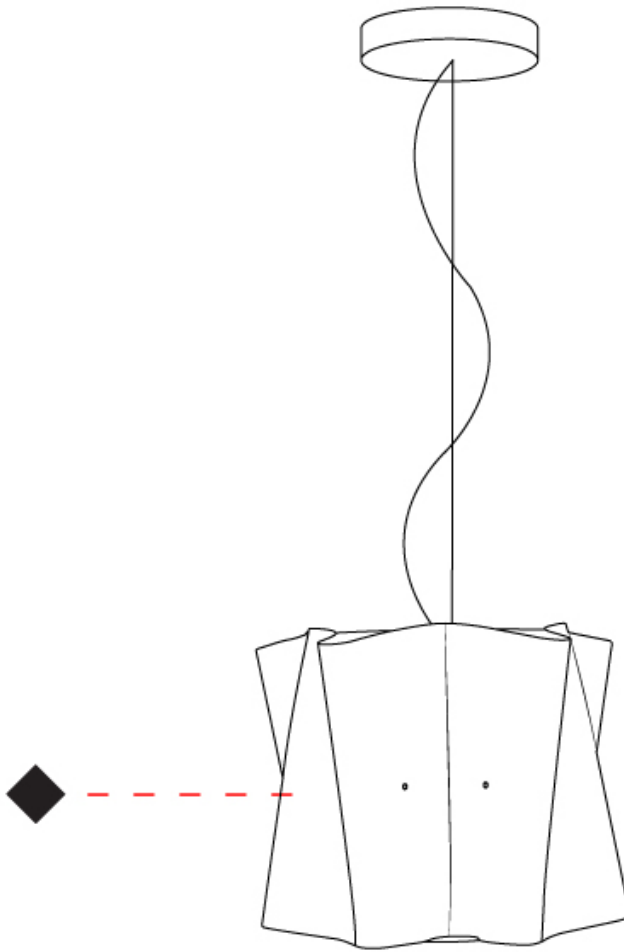

FOLIO SUSPENSION

D61019-

PROJECT

TYPE

SPECIFIER

QUANTITY

DATE

D