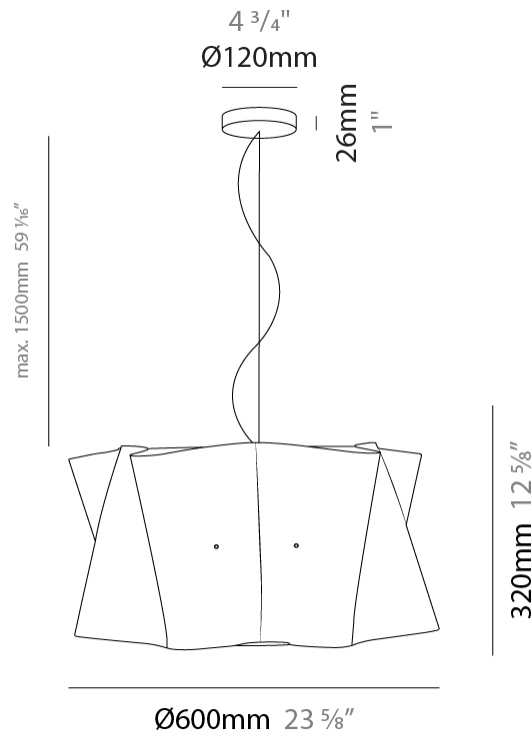

PROJECT	_____
TYPE	_____
SPECIFIER	_____
QUANTITY	_____
DATE	_____

FOLIO SUSPENSION

D61015-

base number   Finish
Options

1. To build a product code in our configurator select the specify button on the base model # product page
2. To build a manual product code on this datasheet choose from the options listed below in blue font and add the suffix to the base model #

GENERAL

Series: Folio _____
Brand: Linea Zero _____
Division: Design _____
Mounting Type: Suspension _____
Mounting Location: Ceiling _____
Subcategory: Pendant _____

PHYSICAL

Shape: Cylinder _____
Diameter (mm): 600 _____
Diameter (in): 23 5/8 _____
Height (mm): 320 _____
Height (in): 12 5/8 _____
Max. Overall Height (mm): 1820 _____
Max. Overall Height (in): 71 5/8 _____
Light Distribution: Direct / Indirect _____
Diffuser: Polilux™ Shade - See Finish Options _____
Fixture Finish: WHI / BLK / SIL / NGD / COP / PKM _____
Fixture Material: Polilux™/ Metal holder _____

ELECTRICAL

Number of Lamps: 3 _____
Lamp Type: LED Retrofit _____
Bulb Included: Bulb Not Included _____
Max. Wattage Per Lamp (W): 7 _____
Lamp Base: E26 _____
Input Voltage (V): 120 _____
Upon Request: 277Vac / GU24 _____

LED

OPTICAL

RATINGS AND CERTIFICATIONS

Certified By: Certified for North American Standards _____
IP rating: IP20 _____