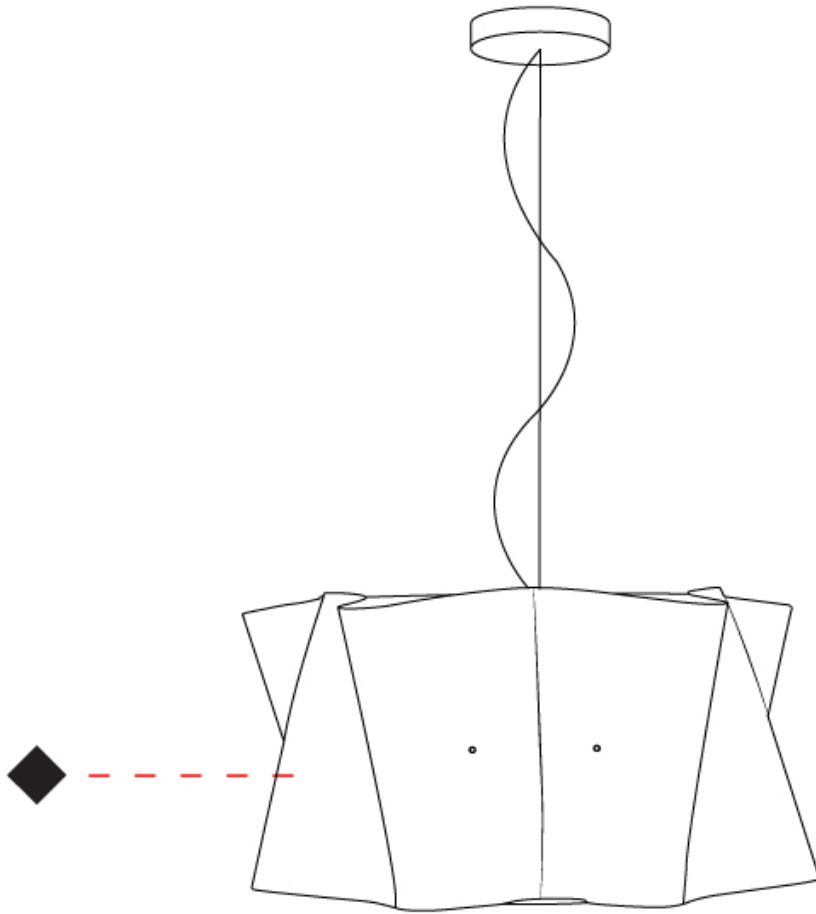

FOLIO SUSPENSION

D61017-

PROJECT _____

TYPE _____

SPECIFIER _____

QUANTITY _____

DATE _____

D