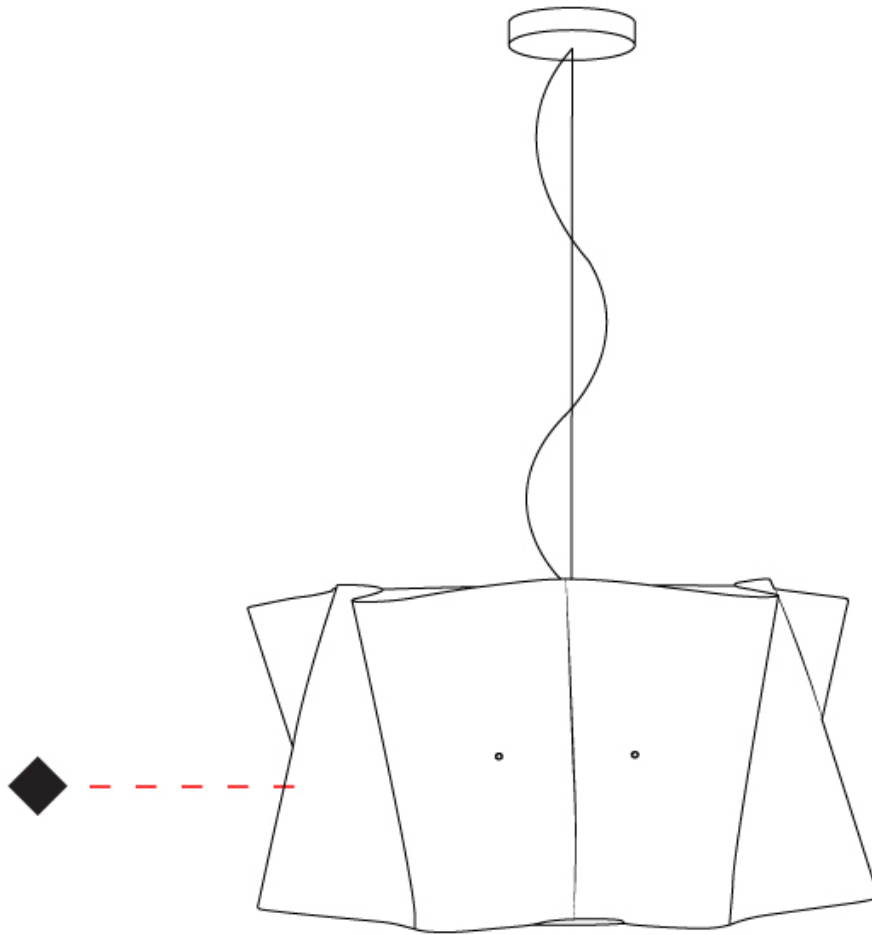

FOLIO SUSPENSION

D61014-

PROJECT _____

TYPE _____

SPECIFIER _____

QUANTITY _____

DATE _____

D