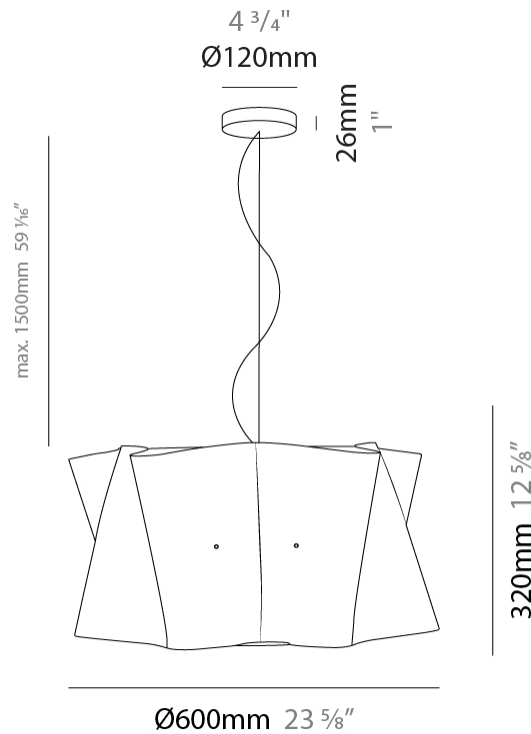

PROJECT	_____
TYPE	_____
SPECIFIER	_____
QUANTITY	_____
DATE	_____

FOLIO SUSPENSION

D61016-

base number   Finish
Options

1. To build a product code in our configurator select the specify button on the base model # product page
2. To build a manual product code on this datasheet choose from the options listed below in blue font and add the suffix to the base model #

GENERAL

Series: Folio _____
Brand: Linea Zero _____
Division: Design _____
Mounting Type: Suspension _____
Mounting Location: Ceiling _____
Subcategory: Pendant _____

PHYSICAL

Shape: Cylinder _____
Diameter (mm): 600 _____
Diameter (in): 23 5/8 _____
Height (mm): 320 _____
Height (in): 12 5/8 _____
Max. Overall Height (mm): 1820 _____
Max. Overall Height (in): 71 5/8 _____
Light Distribution: Direct / Indirect _____
Diffuser: Polilux™ Shade - See Finish Options _____
Fixture Finish: WHI / BLK / SIL / NGD / COP / PKM _____
Fixture Material: Polilux™/ Metal holder _____

ELECTRICAL

Number of Lamps: 1 _____
Lamp Type: LED Retrofit _____
Bulb Included: Bulb Not Included _____
Max. Wattage Per Lamp (W): 7 _____
Lamp Base: E26 _____
Input Voltage (V): 120 _____
Upon Request: 277Vac / GU24 _____

LED

OPTICAL

RATINGS AND CERTIFICATIONS

Certified By: Certified for North American Standards _____
IP rating: IP20 _____