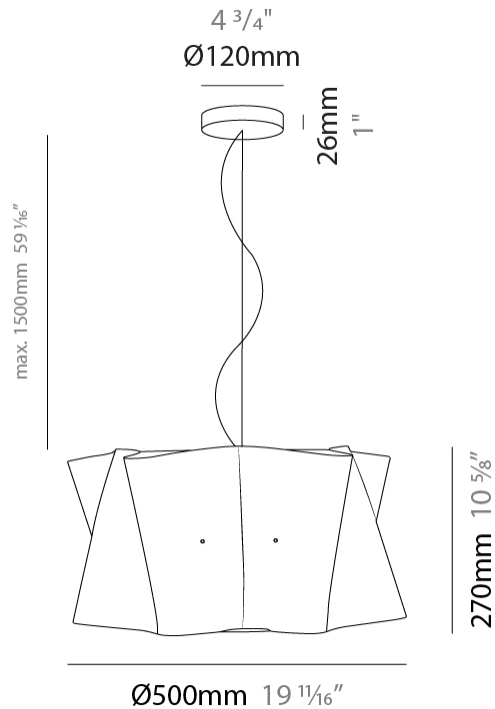

PROJECT	_____
TYPE	_____
SPECIFIER	_____
QUANTITY	_____
DATE	_____

FOLIO SUSPENSION

D61017-

base number   Finish
Options

1. To build a product code in our configurator select the specify button on the base model # product page
2. To build a manual product code on this datasheet choose from the options listed below in blue font and add the suffix to the base model #

GENERAL

Series: Folio _____
Brand: Linea Zero _____
Division: Design _____
Mounting Type: Suspension _____
Mounting Location: Ceiling _____
Subcategory: Pendant _____

PHYSICAL

Shape: Cylinder _____
Diameter (mm): 500 _____
Diameter (in): 19 11/16 _____
Height (mm): 270 _____
Height (in): 10 5/8 _____
Max. Overall Height (mm): 1770 _____
Max. Overall Height (in): 69 11/16 _____
Light Distribution: Direct / Indirect _____
Diffuser: Polilux™ Shade - See Finish Options _____
Fixture Finish: WHI / BLK / SIL / NGD / COP / PKM _____
Fixture Material: Polilux™/ Metal holder _____

ELECTRICAL

Number of Lamps: 1 _____
Lamp Type: LED Retrofit _____
Bulb Included: Bulb Not Included _____
Max. Wattage Per Lamp (W): 7 _____
Lamp Base: E26 _____
Input Voltage (V): 120 _____
Lamp Voltage (V): 120 _____
Upon Request: 277Vac / GU24 _____

LED

OPTICAL

RATINGS AND CERTIFICATIONS

Certified By: Certified for North American Standards _____
IP rating: IP20 _____