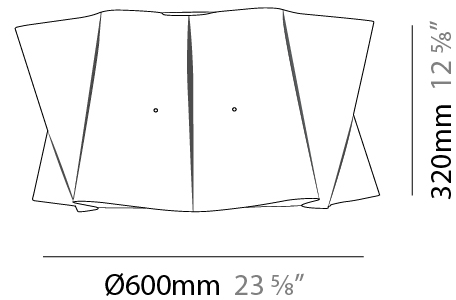

PROJECT	
TYPE	
SPECIFIER	
QUANTITY	
DATE	

FOLIO SURFACE

D62012-

base number

1. To build a product code in our configurator select the specify button on the base model # product page
2. To build a manual product code on this datasheet choose from the options listed below in blue font and add the suffix to the base model #

GENERAL

Series: Folio
Brand: Linea Zero
Division: Design
Mounting Type: Surface
Mounting Location: Ceiling
Subcategory: Ambient

PHYSICAL

Shape: Cylinder
Diameter (mm): 600
Diameter (in): 23 5/8
Height (mm): 320
Height (in): 12 5/8
Light Distribution: Downlight
Diffuser: Polilux™ Shade - See Finish Options
Fixture Finish: WHI / PNK / ORG / VIO / SIL / NGD / COP / PKM
Fixture Material: Polilux™/ Metal holder

ELECTRICAL

Number of Lamps: 3
Lamp Type: LED Retrofit
Bulb Included: Bulb Not Included
Max. Wattage Per Lamp (W): 7
Lamp Base: E26
Input Voltage (V): 120
Upon Request: 277Vac / GU24

LED

OPTICAL

RATINGS AND CERTIFICATIONS

Certified By: Certified for North American Standards
IP rating: IP20