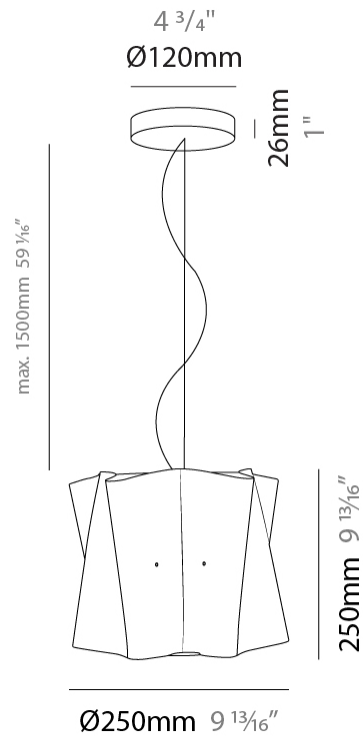

PROJECT	
TYPE	
SPECIFIER	
QUANTITY	
DATE	

FOLIO SUSPENSION

D61019-

base number   Finish
Options

1. To build a product code in our configurator select the specify button on the base model # product page
2. To build a manual product code on this datasheet choose from the options listed below in blue font and add the suffix to the base model #

GENERAL

Series: Folio
Brand: Linea Zero
Division: Design
Mounting Type: Suspension
Mounting Location: Ceiling
Subcategory: Pendant

PHYSICAL

Shape: Cylinder
Diameter (mm): 250
Diameter (in): 9 ¹³/₁₆
Height (mm): 250
Height (in): 9 ¹³/₁₆
Max. Overall Height (mm): 1750
Max. Overall Height (in): 68 ⁷/₈
Light Distribution: Direct / Indirect
Diffuser: Polilux™ Shade - See Finish Options
Fixture Finish: WHI / BLK / SIL / NGD / COP / PKM
Fixture Material: Polilux™/ Metal holder

ELECTRICAL

Number of Lamps: 1
Lamp Type: LED Retrofit
Bulb Included: Bulb Not Included
Max. Wattage Per Lamp (W): 7
Lamp Base: E26
Input Voltage (V): 120
Lamp Voltage (V): 120
Upon Request: 277Vac / GU24

LED

OPTICAL

RATINGS AND CERTIFICATIONS

Certified By: Certified for North American Standards
IP rating: IP20