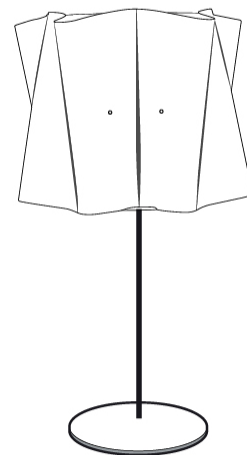

Ø250mm 9 ¹³/₁₆"