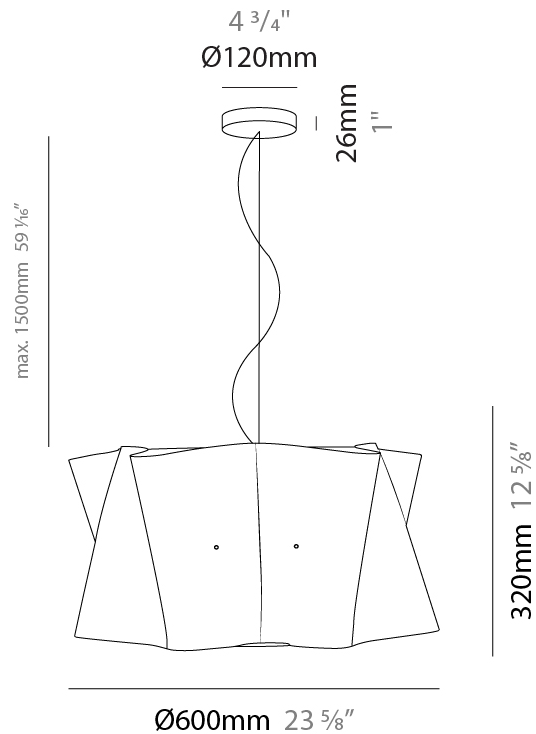

PROJECT	_____
TYPE	_____
SPECIFIER	_____
QUANTITY	_____
DATE	_____

FOLIO SUSPENSION

D61014-

base number   Finish
Options

1. To build a product code in our configurator select the specify button on the base model # product page
2. To build a manual product code on this datasheet choose from the options listed below in blue font and add the suffix to the base model #

GENERAL

Series: Folio _____
Brand: Linea Zero _____
Division: Design _____
Mounting Type: Suspension _____
Mounting Location: Ceiling _____
Subcategory: Ambient _____

PHYSICAL

Shape: Cylinder _____
Diameter (mm): 600 _____
Diameter (in): 23 5/8 _____
Height (mm): 320 _____
Height (in): 12 5/8 _____
Max. Overall Height (mm): 1820 _____
Max. Overall Height (in): 71 5/8 _____
Light Distribution: Direct / Indirect _____
Diffuser: Polilux™ Shade - See Finish Options _____
Fixture Finish: WHI / BLK / SIL / NGD / COP / PKM _____
Fixture Material: Polilux™/ Metal holder _____

ELECTRICAL

Number of Lamps: 5 _____
Lamp Type: LED Retrofit _____
Bulb Included: Bulb Not Included _____
Max. Wattage Per Lamp (W): 6 _____
Lamp Base: E26 _____
Input Voltage (V): 120 _____
Upon Request: 277Vac / GU24 _____

LED

OPTICAL

RATINGS AND CERTIFICATIONS

Certified By: Certified for North American Standards _____
IP rating: IP20 _____