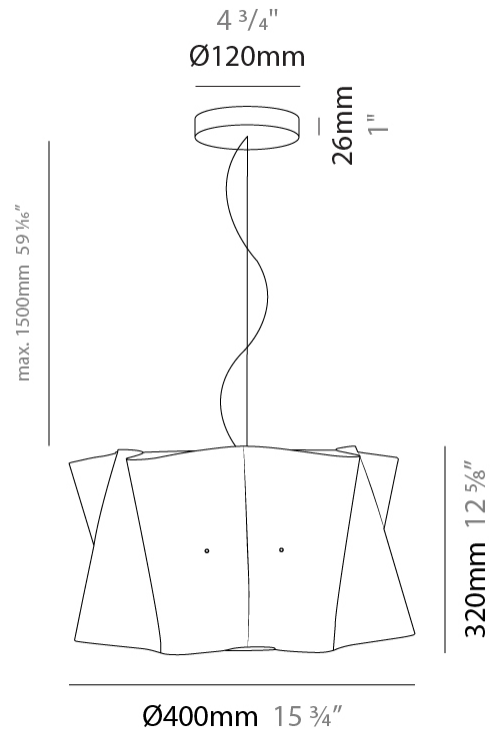

PROJECT
TYPE
SPECIFIER
QUANTITY
DATE

FOLIO SUSPENSION

D61018-

base number   Finish
Options

1. To build a product code in our configurator select the specify button on the base model # product page
2. To build a manual product code on this datasheet choose from the options listed below in blue font and add the suffix to the base model #

GENERAL

Series: Folio
Brand: Linea Zero
Division: Design
Mounting Type: Suspension
Mounting Location: Ceiling
Subcategory: Pendant

PHYSICAL

Shape: Cylinder
Diameter (mm): 400
Diameter (in): 15 3/4
Height (mm): 320
Height (in): 12 5/8
Max. Overall Height (mm): 1820
Max. Overall Height (in): 71 5/8
Light Distribution: Direct / Indirect
Diffuser: Polilux™ Shade - See Finish Options
Fixture Finish: WHI / BLK / SIL / NGD / COP / PKM
Fixture Material: Polilux™/ Metal holder
Cable Details: Cable length 59" - Transparent

ELECTRICAL

Number of Lamps: 1
Lamp Type: LED Retrofit
Bulb Included: Bulb Not Included
Max. Wattage Per Lamp (W): 7
Lamp Base: E26
Input Voltage (V): 120
Upon Request: 277Vac / GU24

LED

OPTICAL

RATINGS AND CERTIFICATIONS

Certified By: Certified for North American Standards
IP rating: IP20