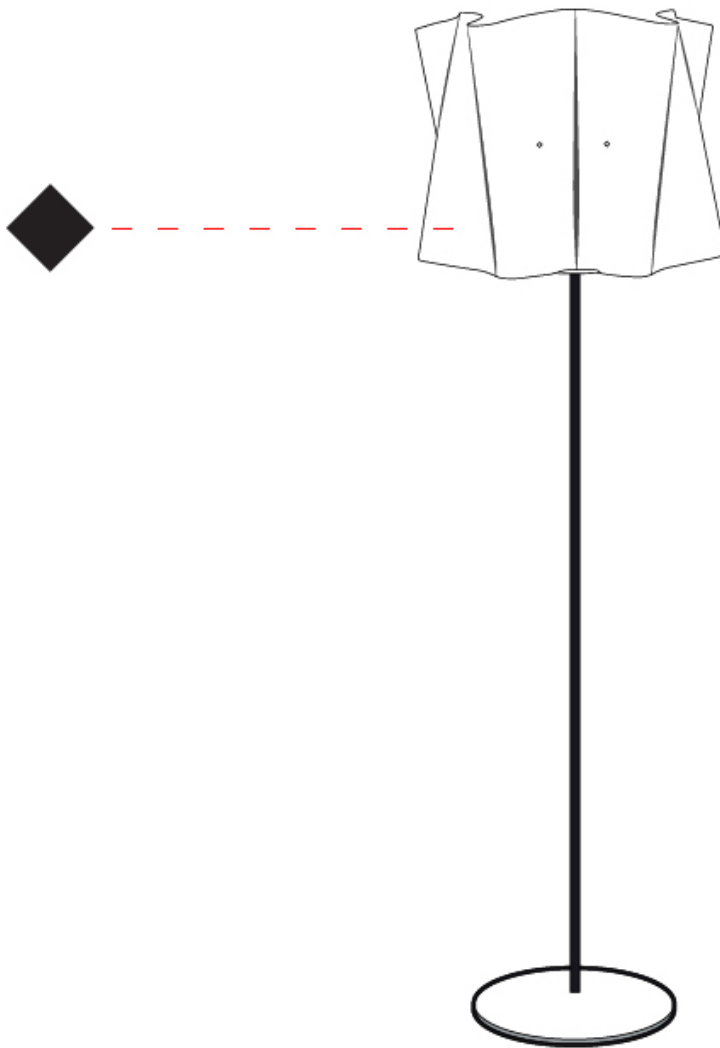

FOLIO PORTABLE

D64010-

PROJECT	_____
TYPE	_____
SPECIFIER	_____
QUANTITY	_____
DATE	_____

D