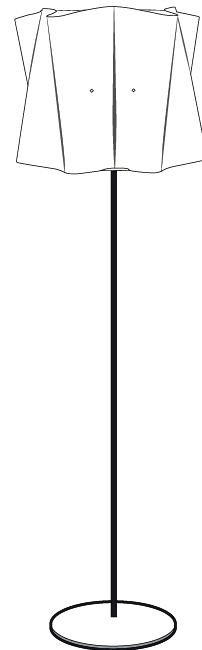

Ø400mm 15 ¾"