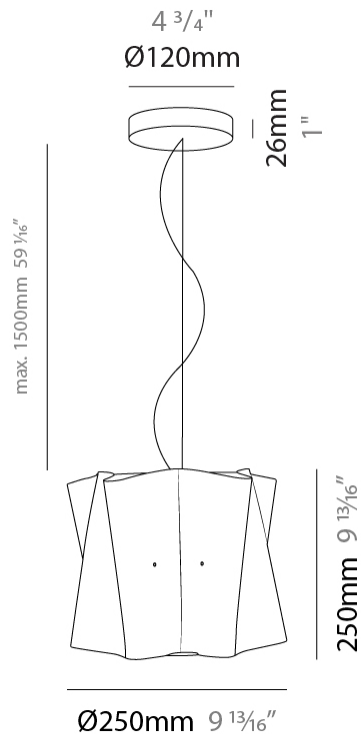

PROJECT	
TYPE	
SPECIFIER	
QUANTITY	
DATE	

FOLIO SUSPENSION

D61019-

base number   Finish
Options

1. To build a product code in our configurator select the specify button on the base model # product page
2. To build a manual product code on this datasheet choose from the options listed below in blue font and add the suffix to the base model #

GENERAL

Series: Folio
Brand: Linea Zero
Division: Design
Mounting Type: Suspension
Mounting Location: Ceiling
Subcategory: Pendant

PHYSICAL

Shape: Cylinder
Diameter (mm): 250
Diameter (in): 9 ¹³/₁₆
Height (mm): 250
Height (in): 9 ¹³/₁₆
Max. Overall Height (mm): 1750
Max. Overall Height (in): 68 ⁷/₈
Light Distribution: Direct / Indirect
Diffuser: Polilux™ Shade - See Finish Options
Fixture Finish: WHI / BLK / SIL / NGD / COP / PKM
Fixture Material: Polilux™/ Metal holder

ELECTRICAL

Number of Lamps: 1
Lamp Type: LED Retrofit
Bulb Included: Bulb Not Included
Max. Wattage Per Lamp (W): 7
Lamp Base: E26
Input Voltage (V): 120
Lamp Voltage (V): 120
Upon Request: 277Vac / GU24

LED

OPTICAL

RATINGS AND CERTIFICATIONS

Certified By: Certified for North American Standards
IP rating: IP20