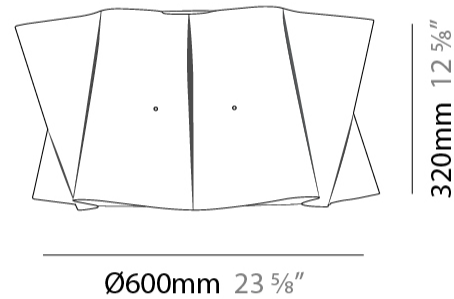

PROJECT	_____
TYPE	_____
SPECIFIER	_____
QUANTITY	_____
DATE	_____

FOLIO SURFACE

D62013-

base number   Finish
Options

1. To build a product code in our configurator select the specify button on the base model # product page
2. To build a manual product code on this datasheet choose from the options listed below in blue font and add the suffix to the base model #

GENERAL

Series: Folio
Brand: Linea Zero
Division: Design
Mounting Type: Surface
Mounting Location: Ceiling
Subcategory: Ambient

PHYSICAL

Shape: Cylinder
Diameter (mm): 600
Diameter (in): 23 5/8
Height (mm): 320
Height (in): 12 5/8
Light Distribution: Downlight
Diffuser: Polilux™ Shade - See Finish Options
Fixture Finish: WHI / PNK / ORG / VIO / SIL / NGD / COP / PKM
Fixture Material: Polilux™/ Metal holder

ELECTRICAL

Number of Lamps: 1
Lamp Type: LED Retrofit
Bulb Included: Bulb Not Included
Max. Wattage Per Lamp (W): 7
Lamp Base: E26
Input Voltage (V): 120
Upon Request: 277Vac / GU24

LED

OPTICAL

RATINGS AND CERTIFICATIONS

Certified By: Certified for North American Standards
IP rating: IP20