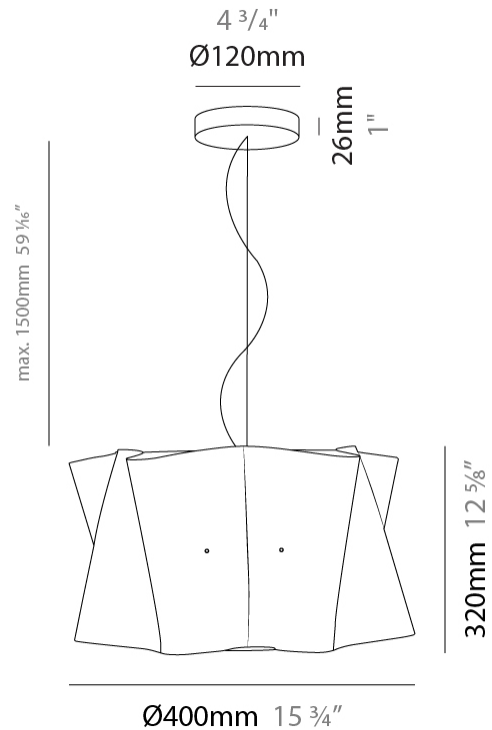

PROJECT	_____
TYPE	_____
SPECIFIER	_____
QUANTITY	_____
DATE	_____

FOLIO SUSPENSION

D61018-

base number   Finish
Options

1. To build a product code in our configurator select the specify button on the base model # product page
2. To build a manual product code on this datasheet choose from the options listed below in blue font and add the suffix to the base model #

GENERAL

Series: Folio _____
Brand: Linea Zero _____
Division: Design _____
Mounting Type: Suspension _____
Mounting Location: Ceiling _____
Subcategory: Pendant _____

PHYSICAL

Shape: Cylinder _____
Diameter (mm): 400 _____
Diameter (in): 15 3/4 _____
Height (mm): 320 _____
Height (in): 12 5/8 _____
Max. Overall Height (mm): 1820 _____
Max. Overall Height (in): 71 5/8 _____
Light Distribution: Direct / Indirect _____
Diffuser: Polilux™ Shade - See Finish Options _____
Fixture Finish: WHI / BLK / SIL / NGD / COP / PKM _____
Fixture Material: Polilux™/ Metal holder _____
Cable Details: Cable length 59" - Transparent _____

ELECTRICAL

Number of Lamps: 1 _____
Lamp Type: LED Retrofit _____
Bulb Included: Bulb Not Included _____
Max. Wattage Per Lamp (W): 7 _____
Lamp Base: E26 _____
Input Voltage (V): 120 _____
Upon Request: 277Vac / GU24 _____

LED

OPTICAL

RATINGS AND CERTIFICATIONS

Certified By: Certified for North American Standards _____
IP rating: IP20 _____