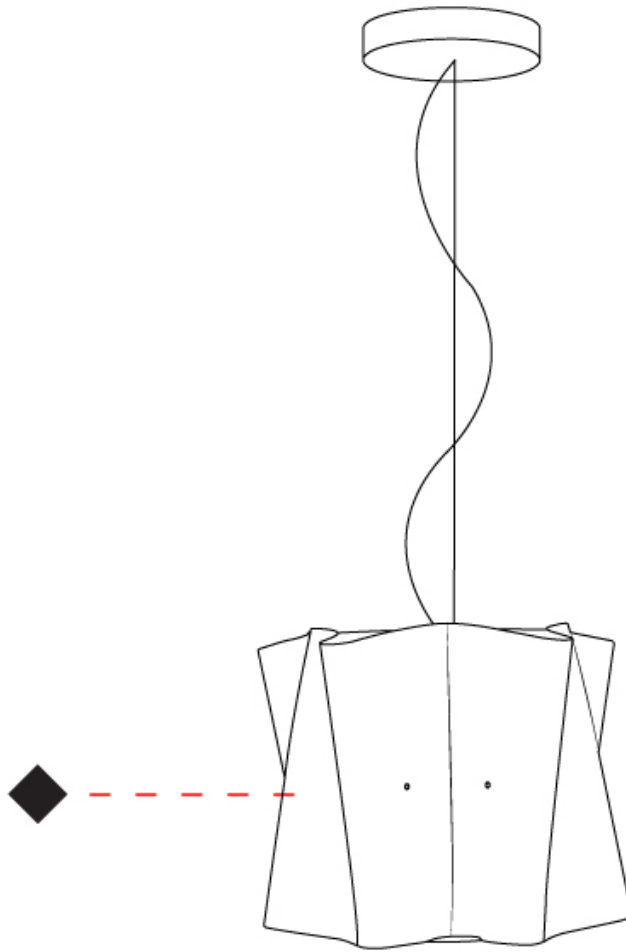

FOLIO SUSPENSION

D61019-

PROJECT

TYPE

SPECIFIER

QUANTITY

DATE