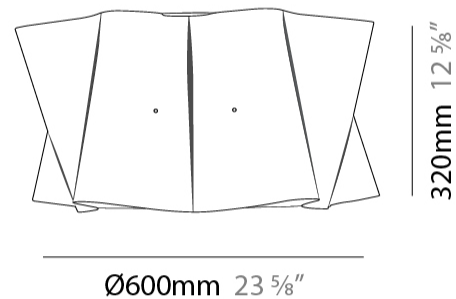

PROJECT
TYPE
SPECIFIER
QUANTITY
DATE

FOLIO SURFACE

D62011-

base number   Finish
Options

1. To build a product code in our configurator select the specify button on the base model # product page
2. To build a manual product code on this datasheet choose from the options listed below in blue font and add the suffix to the base model #

GENERAL

Series: Folio
Brand: Linea Zero
Division: Design
Mounting Type: Surface
Mounting Location: Ceiling
Subcategory: Ambient

PHYSICAL

Shape: Cylinder
Diameter (mm): 600
Diameter (in): 23 5/8
Height (mm): 320
Height (in): 12 5/8
Light Distribution: Downlight
Diffuser: Polilux™ Shade - See Finish Options
[Fixture Finish: WHI / PNK / ORG / VIO / SIL / NGD / COP / PKM](#)
Fixture Material: Polilux™/ Metal holder

ELECTRICAL

Number of Lamps: 5
Lamp Type: LED Retrofit
Bulb Included: Bulb Not Included
Max. Wattage Per Lamp (W): 6
Lamp Base: E26
Input Voltage (V): 120
Upon Request: 277Vac / GU24

LED

OPTICAL

RATINGS AND CERTIFICATIONS

Certified By: Certified for North American Standards
IP rating: IP20