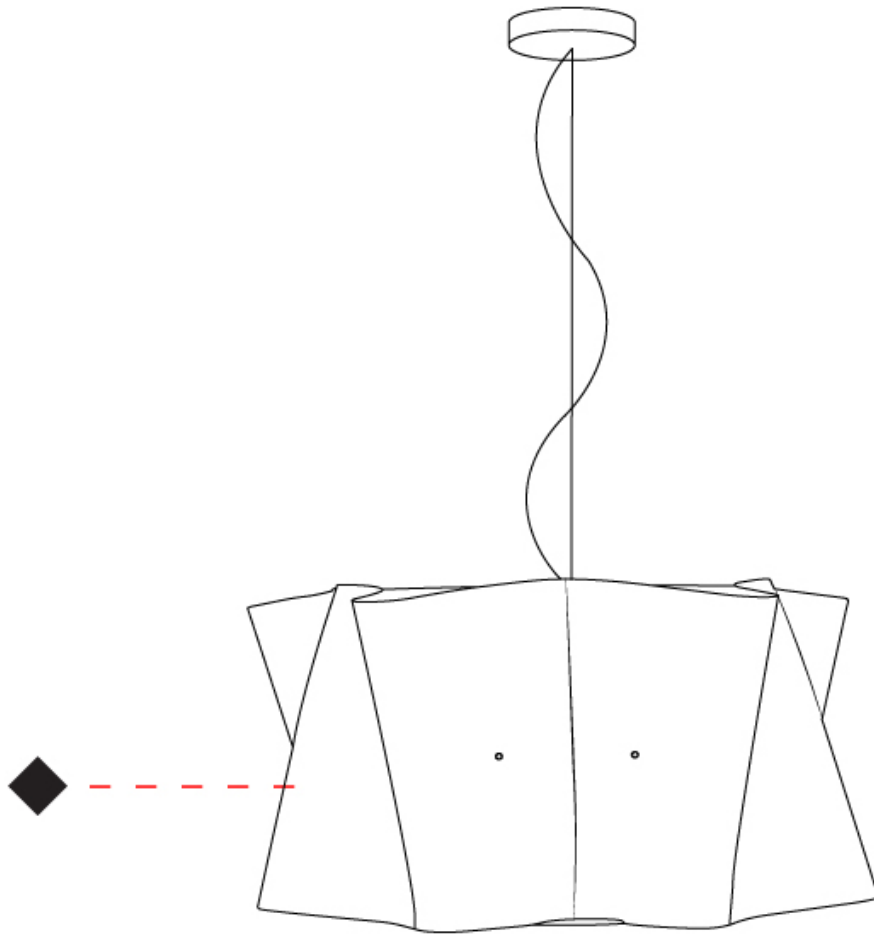

FOLIO SUSPENSION

D61016-

PROJECT _____

TYPE _____

SPECIFIER _____

QUANTITY _____

DATE _____

D