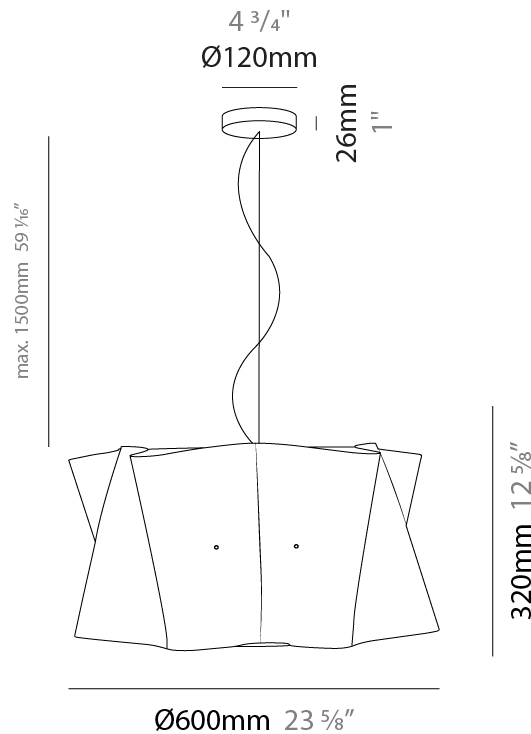

PROJECT	_____
TYPE	_____
SPECIFIER	_____
QUANTITY	_____
DATE	_____

FOLIO SUSPENSION

D61014-

base number   Finish
Options

1. To build a product code in our configurator select the specify button on the base model # product page
2. To build a manual product code on this datasheet choose from the options listed below in blue font and add the suffix to the base model #

GENERAL

Series: Folio _____
Brand: Linea Zero _____
Division: Design _____
Mounting Type: Suspension _____
Mounting Location: Ceiling _____
Subcategory: Ambient _____

PHYSICAL

Shape: Cylinder _____
Diameter (mm): 600 _____
Diameter (in): 23 ⁵/₈ _____
Height (mm): 320 _____
Height (in): 12 ⁵/₈ _____
Max. Overall Height (mm): 1820 _____
Max. Overall Height (in): 71 ⁵/₈ _____
Light Distribution: Direct / Indirect _____
Diffuser: Polilux™ Shade - See Finish Options _____
Fixture Finish: WHI / BLK / SIL / NGD / COP / PKM _____
Fixture Material: Polilux™/ Metal holder _____

ELECTRICAL

Number of Lamps: 5 _____
Lamp Type: LED Retrofit _____
Bulb Included: Bulb Not Included _____
Max. Wattage Per Lamp (W): 6 _____
Lamp Base: E26 _____
Input Voltage (V): 120 _____
Upon Request: 277Vac / GU24 _____

LED

OPTICAL

RATINGS AND CERTIFICATIONS

Certified By: Certified for North American Standards _____
IP rating: IP20 _____