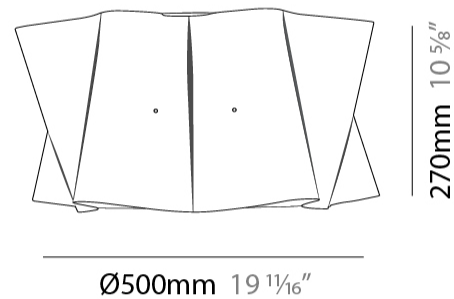

PROJECT
TYPE
SPECIFIER
QUANTITY
DATE

FOLIO SURFACE

D62014-

base number   Finish
Options

1. To build a product code in our configurator select the specify button on the base model # product page
2. To build a manual product code on this datasheet choose from the options listed below in blue font and add the suffix to the base model #

GENERAL

Series: Folio
Brand: Linea Zero
Division: Design
Mounting Type: Surface
Mounting Location: Ceiling
Subcategory: Ambient

PHYSICAL

Shape: Cylinder
Diameter (mm): 500
Diameter (in): 19 11/16
Height (mm): 270
Height (in): 10 5/8
Light Distribution: Downlight
Diffuser: Polilux™ Shade - See Finish Options
Fixture Finish: WHI / PNK / ORG / VIO / SIL / NGD / COP / PKM
Fixture Material: Polilux™/ Metal holder

ELECTRICAL

Number of Lamps: 1
Lamp Type: LED Retrofit
Bulb Included: Bulb Not Included
Max. Wattage Per Lamp (W): 7
Lamp Base: E26
Input Voltage (V): 120
Upon Request: 277Vac / GU24

LED

OPTICAL

RATINGS AND CERTIFICATIONS

Certified By: Certified for North American Standards
IP rating: IP20