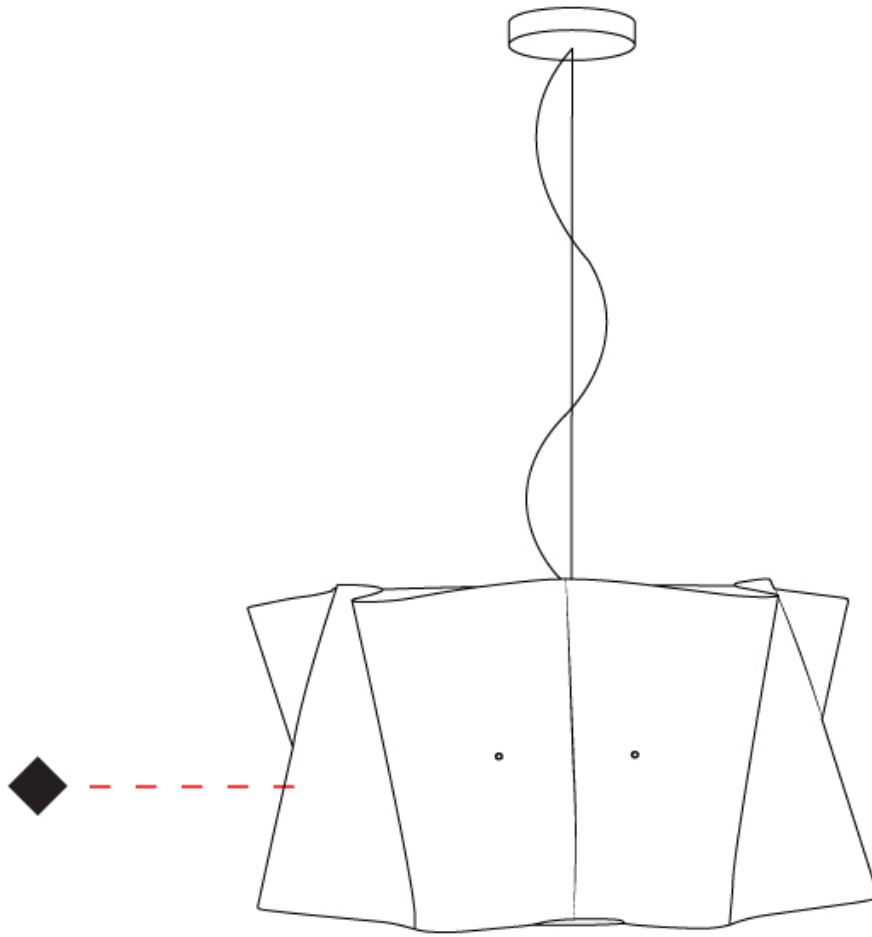

FOLIO SUSPENSION

D61015-

PROJECT _____

TYPE _____

SPECIFIER _____

QUANTITY _____

DATE _____

D