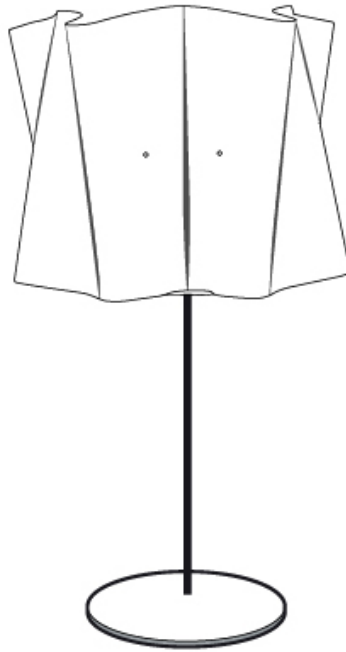

FOLIO PORTABLE

D64008-

PROJECT _____

TYPE _____

SPECIFIER _____

QUANTITY _____

DATE _____