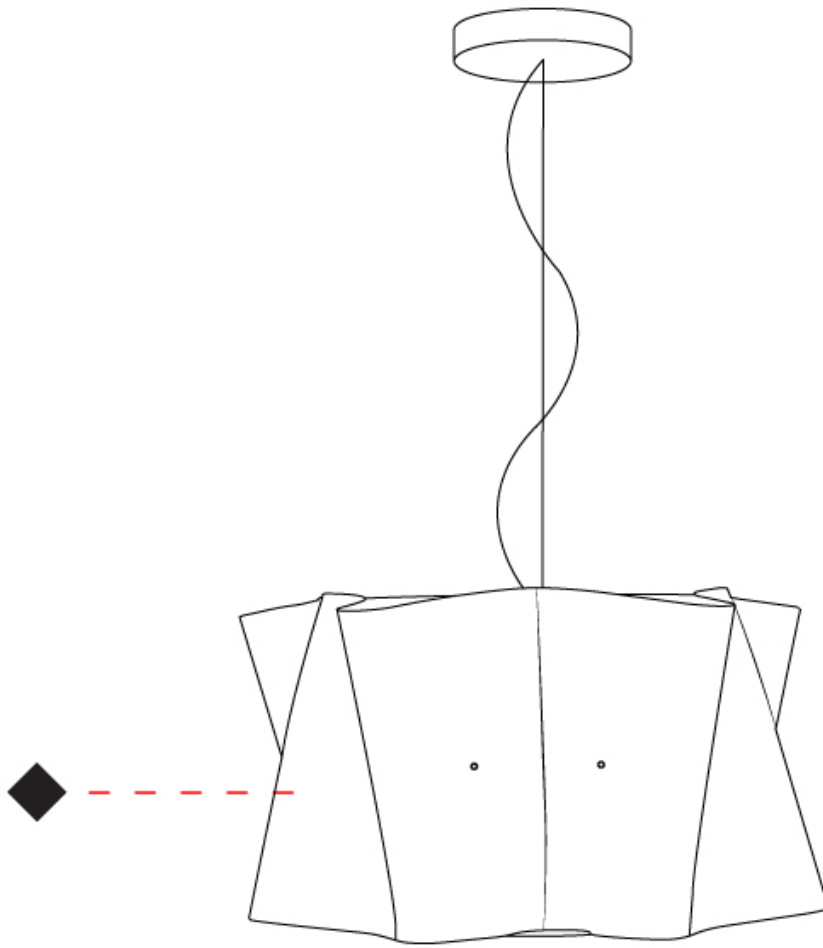

FOLIO SUSPENSION

D61018-

PROJECT	_____
TYPE	_____
SPECIFIER	_____
QUANTITY	_____
DATE	_____

D