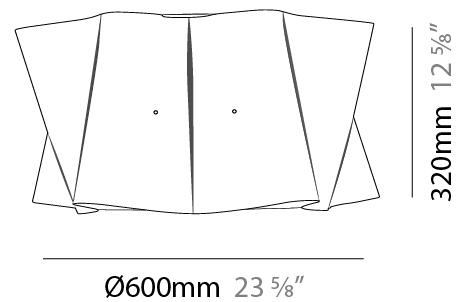

PROJECT	
TYPE	
SPECIFIER	
QUANTITY	
DATE	

FOLIO SURFACE

D62012-

base number

1. To build a product code in our configurator select the specify button on the base model # product page
2. To build a manual product code on this datasheet choose from the options listed below in blue font and add the suffix to the base model #

GENERAL

Series: Folio
Brand: Linea Zero
Division: Design
Mounting Type: Surface
Mounting Location: Ceiling
Subcategory: Ambient

PHYSICAL

Shape: Cylinder
Diameter (mm): 600
Diameter (in): 23 5/8
Height (mm): 320
Height (in): 12 5/8
Light Distribution: Downlight
Diffuser: Polilux™ Shade - See Finish Options
Fixture Finish: WHI / PNK / ORG / VIO / SIL / NGD / COP / PKM
Fixture Material: Polilux™/ Metal holder

ELECTRICAL

Number of Lamps: 3
Lamp Type: LED Retrofit
Bulb Included: Bulb Not Included
Max. Wattage Per Lamp (W): 7
Lamp Base: E26
Input Voltage (V): 120
Upon Request: 277Vac / GU24

LED

OPTICAL

RATINGS AND CERTIFICATIONS

Certified By: Certified for North American Standards
IP rating: IP20