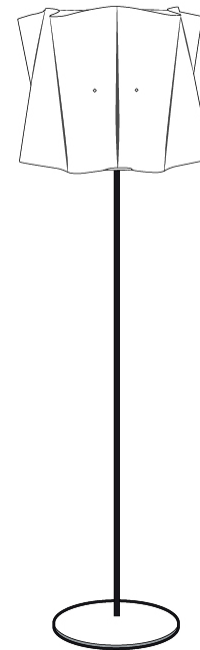

Ø400mm 15 ¾"