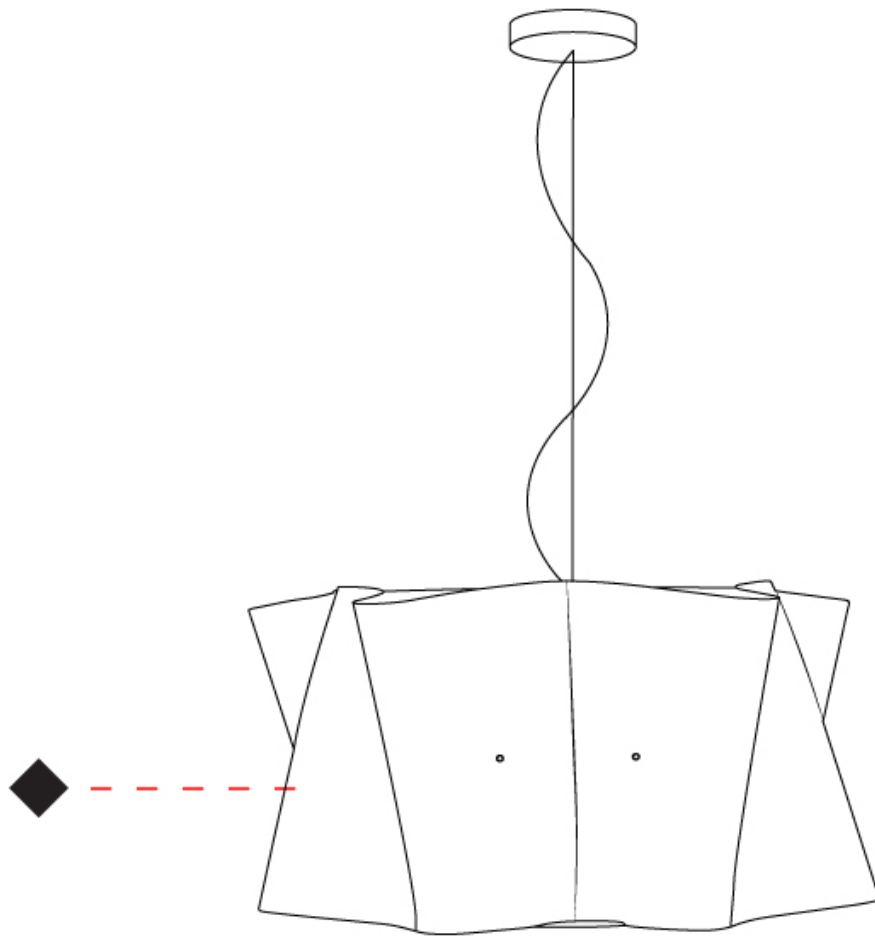

FOLIO SUSPENSION

D61014-

PROJECT	_____
TYPE	_____
SPECIFIER	_____
QUANTITY	_____
DATE	_____

D