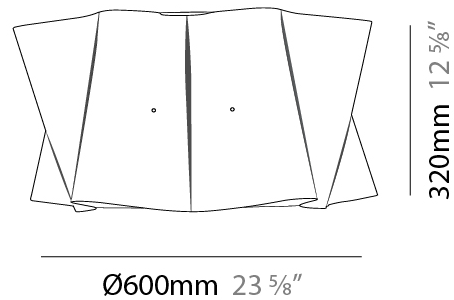

FOLIO SURFACE

D62012-

base number

1. To build a product code in our configurator select the specify button on the base model # product page
2. To build a manual product code on this datasheet choose from the options listed below in blue font and add the suffix to the base model #

GENERAL

Series: Folio
Brand: Linea Zero
Division: Design
Mounting Type: Surface
Mounting Location: Ceiling
Subcategory: Ambient

PHYSICAL

Shape: Cylinder
Diameter (mm): 600
Diameter (in): 23 5/8
Height (mm): 320
Height (in): 12 5/8
Light Distribution: Downlight
Diffuser: Polilux™ Shade - See Finish Options
Fixture Finish: WHI / PNK / ORG / VIO / SIL / NGD / COP / PKM
Fixture Material: Polilux™/ Metal holder

ELECTRICAL

Number of Lamps: 3
Lamp Type: LED Retrofit
Bulb Included: Bulb Not Included
Max. Wattage Per Lamp (W): 7
Lamp Base: E26
Input Voltage (V): 120
Upon Request: 277Vac / GU24

LED

OPTICAL

RATINGS AND CERTIFICATIONS

Certified By: Certified for North American Standards
IP rating: IP20