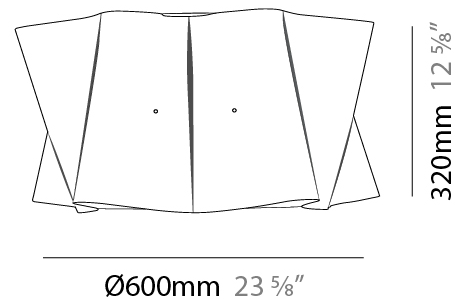

PROJECT _____
TYPE _____
SPECIFIER _____
QUANTITY _____
DATE _____

FOLIO SURFACE

D62011-

base number   Finish
Options

1. To build a product code in our configurator select the specify button on the base model # product page
2. To build a manual product code on this datasheet choose from the options listed below in blue font and add the suffix to the base model #

GENERAL

Series: Folio _____
Brand: Linea Zero _____
Division: Design _____
Mounting Type: Surface _____
Mounting Location: Ceiling _____
Subcategory: Ambient _____

PHYSICAL

Shape: Cylinder _____
Diameter (mm): 600 _____
Diameter (in): 23 5/8 _____
Height (mm): 320 _____
Height (in): 12 5/8 _____
Light Distribution: Downlight _____
Diffuser: Polilux™ Shade - See Finish Options _____
Fixture Finish: WHI / PNK / ORG / VIO / SIL / NGD / COP / PKM _____
Fixture Material: Polilux™/ Metal holder _____

ELECTRICAL

Number of Lamps: 5 _____
Lamp Type: LED Retrofit _____
Bulb Included: Bulb Not Included _____
Max. Wattage Per Lamp (W): 6 _____
Lamp Base: E26 _____
Input Voltage (V): 120 _____
Upon Request: 277Vac / GU24 _____

LED

OPTICAL

RATINGS AND CERTIFICATIONS

Certified By: Certified for North American Standards _____
IP rating: IP20 _____