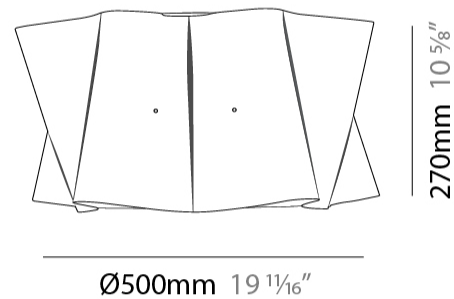

PROJECT
TYPE
SPECIFIER
QUANTITY
DATE

FOLIO SURFACE

D62014-

base number   Finish
Options

1. To build a product code in our configurator select the specify button on the base model # product page
2. To build a manual product code on this datasheet choose from the options listed below in blue font and add the suffix to the base model #

GENERAL

Series: Cylinder
Brand: Linea Zero
Division: Design
Mounting Type: Surface
Mounting Location: Ceiling
Subcategory: Ambient

PHYSICAL

Shape: Cylinder
Diameter (mm): 500
Diameter (in): 19 11/16
Height (mm): 270
Height (in): 10 5/8
Light Distribution: Downlight
Diffuser: Polilux™ Shade - See Finish Options
Fixture Finish: WHI / PNK / ORG / VIO / SIL / NGD / COP / PKM
Fixture Material: Polilux™/ Metal holder

ELECTRICAL

Number of Lamps: 1
Lamp Type: LED Retrofit
Bulb Included: Bulb Not Included
Max. Wattage Per Lamp (W): 7
Lamp Base: E26
Input Voltage (V): 120
Upon Request: 277Vac / GU24

LED

OPTICAL

RATINGS AND CERTIFICATIONS

Certified By: Certified for North American Standards
IP rating: IP20