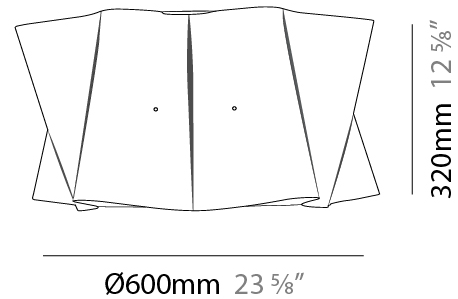

PROJECT	_____
TYPE	_____
SPECIFIER	_____
QUANTITY	_____
DATE	_____

FOLIO SURFACE

D62011-

base number   Finish
Options

1. To build a product code in our configurator select the specify button on the base model # product page
2. To build a manual product code on this datasheet choose from the options listed below in blue font and add the suffix to the base model #

GENERAL

Series: Folio _____
Brand: Linea Zero _____
Division: Design _____
Mounting Type: Surface _____
Mounting Location: Ceiling _____
Subcategory: Ambient _____

PHYSICAL

Shape: Cylinder _____
Diameter (mm): 600 _____
Diameter (in): 23 5/8 _____
Height (mm): 320 _____
Height (in): 12 5/8 _____
Light Distribution: Downlight _____
Diffuser: Polilux™ Shade - See Finish Options _____
Fixture Finish: WHI / PNK / ORG / VIO / SIL / NGD / COP / PKM _____
Fixture Material: Polilux™/ Metal holder _____

ELECTRICAL

Number of Lamps: 5 _____
Lamp Type: LED Retrofit _____
Bulb Included: Bulb Not Included _____
Max. Wattage Per Lamp (W): 6 _____
Lamp Base: E26 _____
Input Voltage (V): 120 _____
Upon Request: 277Vac / GU24 _____

LED

OPTICAL

RATINGS AND CERTIFICATIONS

Certified By: Certified for North American Standards _____
IP rating: IP20 _____