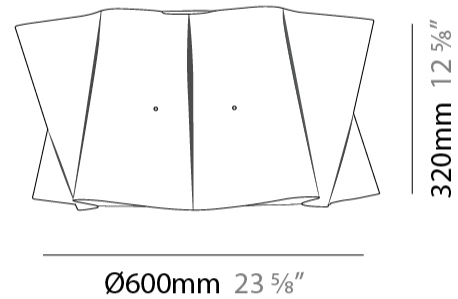

PROJECT
TYPE
SPECIFIER
QUANTITY
DATE

FOLIO SURFACE

D62013-

base number   Finish
Options

1. To build a product code in our configurator select the specify button on the base model # product page
2. To build a manual product code on this datasheet choose from the options listed below in blue font and add the suffix to the base model #

GENERAL

Series: Folio
Brand: Linea Zero
Division: Design
Mounting Type: Surface
Mounting Location: Ceiling
Subcategory: Ambient

PHYSICAL

Shape: Cylinder
Diameter (mm): 600
Diameter (in): 23 5/8
Height (mm): 320
Height (in): 12 5/8
Light Distribution: Downlight
Diffuser: Polilux™ Shade - See Finish Options
[Fixture Finish: WHI / PNK / ORG / VIO / SIL / NGD / COP / PKM](#)
Fixture Material: Polilux™/ Metal holder

ELECTRICAL

Number of Lamps: 1
Lamp Type: LED Retrofit
Bulb Included: Bulb Not Included
Max. Wattage Per Lamp (W): 7
Lamp Base: E26
Input Voltage (V): 120
Upon Request: 277Vac / GU24

LED

OPTICAL

RATINGS AND CERTIFICATIONS

Certified By: Certified for North American Standards
IP rating: IP20