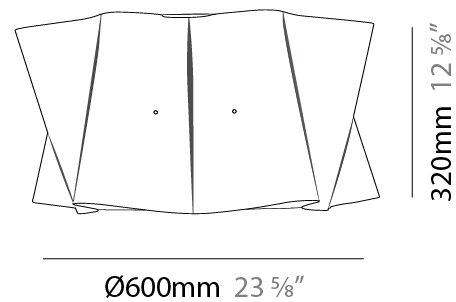

PROJECT	_____
TYPE	_____
SPECIFIER	_____
QUANTITY	_____
DATE	_____

FOLIO SURFACE

D62012-

base number

1. To build a product code in our configurator select the specify button on the base model # product page
2. To build a manual product code on this datasheet choose from the options listed below in blue font and add the suffix to the base model #

GENERAL

Series: Folio
Brand: Linea Zero
Division: Design
Mounting Type: Surface
Mounting Location: Ceiling
Subcategory: Ambient

PHYSICAL

Shape: Cylinder
Diameter (mm): 600
Diameter (in): 23 ⁵/₈
Height (mm): 320
Height (in): 12 ⁵/₈
Light Distribution: Downlight
Diffuser: Polilux™ Shade - See Finish Options
Fixture Finish: WHI / PNK / ORG / VIO / SIL / NGD / COP / PKM
Fixture Material: Polilux™/ Metal holder

ELECTRICAL

Number of Lamps: 3
Lamp Type: LED Retrofit
Bulb Included: Bulb Not Included
Max. Wattage Per Lamp (W): 7
Lamp Base: E26
Input Voltage (V): 120
Upon Request: 277Vac / GU24

LED

OPTICAL

RATINGS AND CERTIFICATIONS

Certified By: Certified for North American Standards
IP rating: IP20