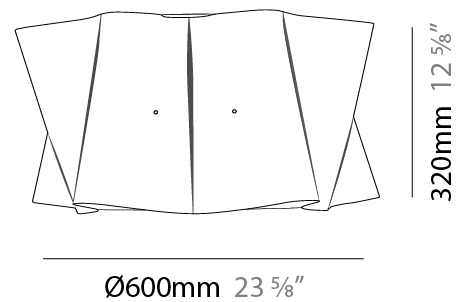

PROJECT	_____
TYPE	_____
SPECIFIER	_____
QUANTITY	_____
DATE	_____

FOLIO SURFACE

D62012-

base number

1. To build a product code in our configurator select the specify button on the base model # product page
2. To build a manual product code on this datasheet choose from the options listed below in blue font and add the suffix to the base model #

GENERAL

Series: Folio
Brand: Linea Zero
Division: Design
Mounting Type: Surface
Mounting Location: Ceiling
Subcategory: Ambient

PHYSICAL

Shape: Cylinder
Diameter (mm): 600
Diameter (in): 23 5/8
Height (mm): 320
Height (in): 12 5/8
Light Distribution: Downlight
Diffuser: Polilux™ Shade - See Finish Options
Fixture Finish: WHI / PNK / ORG / VIO / SIL / NGD / COP / PKM
Fixture Material: Polilux™/ Metal holder

ELECTRICAL

Number of Lamps: 3
Lamp Type: LED Retrofit
Bulb Included: Bulb Not Included
Max. Wattage Per Lamp (W): 7
Lamp Base: E26
Input Voltage (V): 120
Upon Request: 277Vac / GU24

LED

OPTICAL

RATINGS AND CERTIFICATIONS

Certified By: Certified for North American Standards
IP rating: IP20