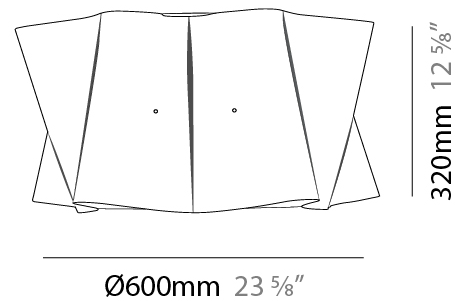

PROJECT _____
TYPE _____
SPECIFIER _____
QUANTITY _____
DATE _____

FOLIO SURFACE

D62011-

base number   Finish
Options

1. To build a product code in our configurator select the specify button on the base model # product page
2. To build a manual product code on this datasheet choose from the options listed below in blue font and add the suffix to the base model #

GENERAL

Series: Folio _____
Brand: Linea Zero _____
Division: Design _____
Mounting Type: Surface _____
Mounting Location: Ceiling _____
Subcategory: Ambient _____

PHYSICAL

Shape: Cylinder _____
Diameter (mm): 600 _____
Diameter (in): 23 5/8 _____
Height (mm): 320 _____
Height (in): 12 5/8 _____
Light Distribution: Downlight _____
Diffuser: Polilux™ Shade - See Finish Options _____
Fixture Finish: WHI / PNK / ORG / VIO / SIL / NGD / COP / PKM _____
Fixture Material: Polilux™/ Metal holder _____

ELECTRICAL

Number of Lamps: 5 _____
Lamp Type: LED Retrofit _____
Bulb Included: Bulb Not Included _____
Max. Wattage Per Lamp (W): 6 _____
Lamp Base: E26 _____
Input Voltage (V): 120 _____
Upon Request: 277Vac / GU24 _____

LED

OPTICAL

RATINGS AND CERTIFICATIONS

Certified By: Certified for North American Standards _____
IP rating: IP20 _____