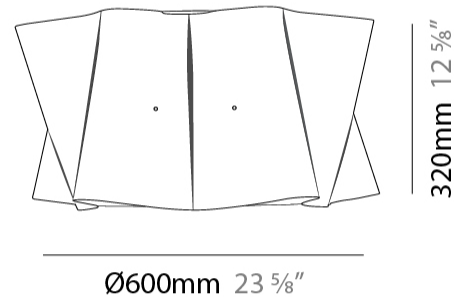

PROJECT	_____
TYPE	_____
SPECIFIER	_____
QUANTITY	_____
DATE	_____

FOLIO SURFACE

D62013-

base number   Finish
Options

1. To build a product code in our configurator select the specify button on the base model # product page
2. To build a manual product code on this datasheet choose from the options listed below in blue font and add the suffix to the base model #

GENERAL

Series: Folio _____
Brand: Linea Zero _____
Division: Design _____
Mounting Type: Surface _____
Mounting Location: Ceiling _____
Subcategory: Ambient _____

PHYSICAL

Shape: Cylinder _____
Diameter (mm): 600 _____
Diameter (in): 23 5/8 _____
Height (mm): 320 _____
Height (in): 12 5/8 _____
Light Distribution: Downlight _____
Diffuser: Polilux™ Shade - See Finish Options _____
[Fixture Finish: WHI / PNK / ORG / VIO / SIL / NGD / COP / PKM](#) _____
Fixture Material: Polilux™/ Metal holder _____

ELECTRICAL

Number of Lamps: 1 _____
Lamp Type: LED Retrofit _____
Bulb Included: Bulb Not Included _____
Max. Wattage Per Lamp (W): 7 _____
Lamp Base: E26 _____
Input Voltage (V): 120 _____
Upon Request: 277Vac / GU24 _____

LED

OPTICAL

RATINGS AND CERTIFICATIONS

Certified By: Certified for North American Standards _____
IP rating: IP20 _____