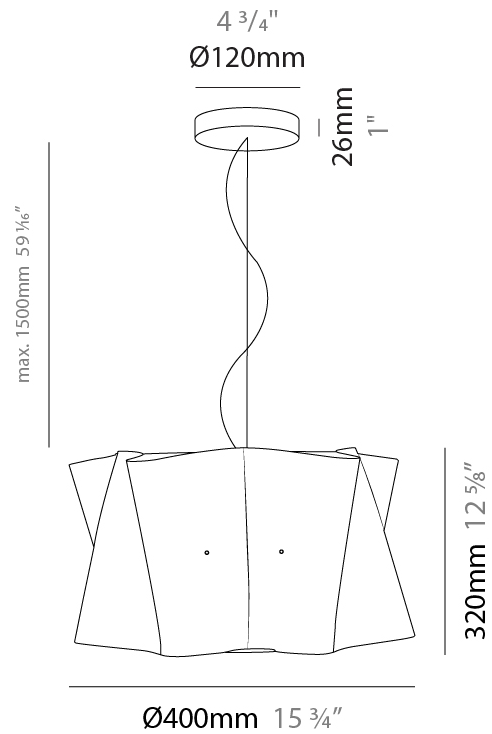

PROJECT	
TYPE	
SPECIFIER	
QUANTITY	
DATE	

FOLIO SUSPENSION

D61018- : D61018-WHI

base number

1. To build a product code in our configurator select the specify button on the base model # product page
2. To build a manual product code on this datasheet choose from the options listed below in blue font and add the suffix to the base model #

GENERAL

Series: Folio
Partner: Linea Zero
Division: Design
Installation: Suspension
Product Type: Pendant
Mounting Location: Ceiling
Light Distribution: Direct / Indirect

PHYSICAL

Shape: Cylinder
Diameter (mm): 400
Diameter (in): 15 3/4
Height (mm): 320
Height (in): 12 5/8
Max. Overall Height (mm): 1820
Max. Overall Height (in): 71 5/8
Weight (kg): 3.2
Weight (lbs): 6.999
Diffuser: White Polilux® Shade
Fixture Material: Polilux™/ Metal holder
Primary Material: Non-Static Polilux
Cable Details: Cable length 59" - Transparent

ELECTRICAL

Number of Lamps: 1
Lamp Type: LED Retrofit
Bulb Included: Bulb Not Included
Total Output Wattage (W): 7
Max. Wattage Per Lamp (W): 7
Lamp Base: E26
Input Voltage (V): 120

LED

OPTICAL

RATINGS AND CERTIFICATIONS

Certified By: CSA Certified to UL and CSA Standards
IP rating: IP20