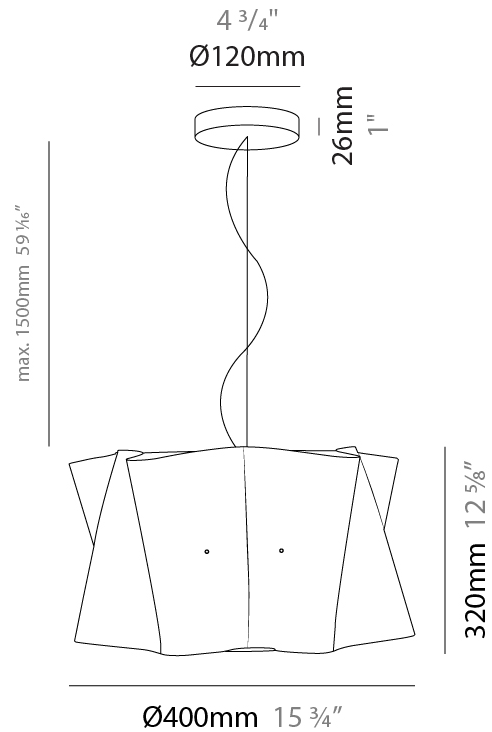

FOLIO SUSPENSION

D61018-

base number   Finish
Options

1. To build a product code in our configurator select the specify button on the base model # product page
2. To build a manual product code on this datasheet choose from the options listed below in blue font and add the suffix to the base model #

GENERAL

Series: Folio _____
Partner: Linea Zero _____
Division: Design _____
Installation: Suspension _____
Product Type: Pendant _____
Mounting Location: Ceiling _____
Light Distribution: Direct / Indirect _____

PHYSICAL

Shape: Cylinder _____
Diameter (mm): 400 _____
Diameter (in): 15 3/4 _____
Height (mm): 320 _____
Height (in): 12 5/8 _____
Max. Overall Height (mm): 1820 _____
Max. Overall Height (in): 71 5/8 _____
Diffuser: Polilux™ Shade - See Finish Options _____
Fixture Finish: WHI / BLK / SIL / NGD / COP / PKM _____
Fixture Material: Polilux™/ Metal holder _____
Primary Material: Non-Static Polilux _____
Cable Details: Cable length 59" - Transparent _____

ELECTRICAL

Number of Lamps: 1 _____
Lamp Type: LED Retrofit _____
Bulb Included: Bulb Not Included _____
Max. Wattage Per Lamp (W): 7 _____
Lamp Base: E26 _____
Input Voltage (V): 120 _____
Upon Request: 277Vac / GU24 _____

LED

OPTICAL

RATINGS AND CERTIFICATIONS

Certified By: Certified for North American Standards _____
IP rating: IP20 _____