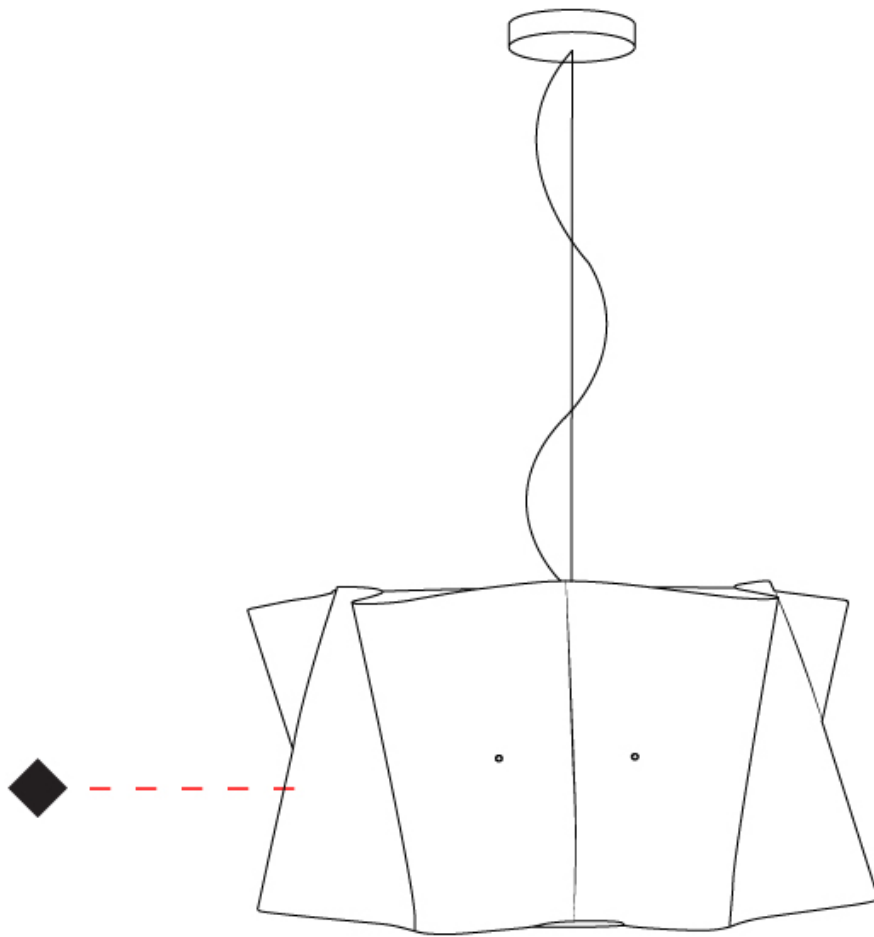

FOLIO SUSPENSION

D61016-

PROJECT	_____
TYPE	_____
SPECIFIER	_____
QUANTITY	_____
DATE	_____

D