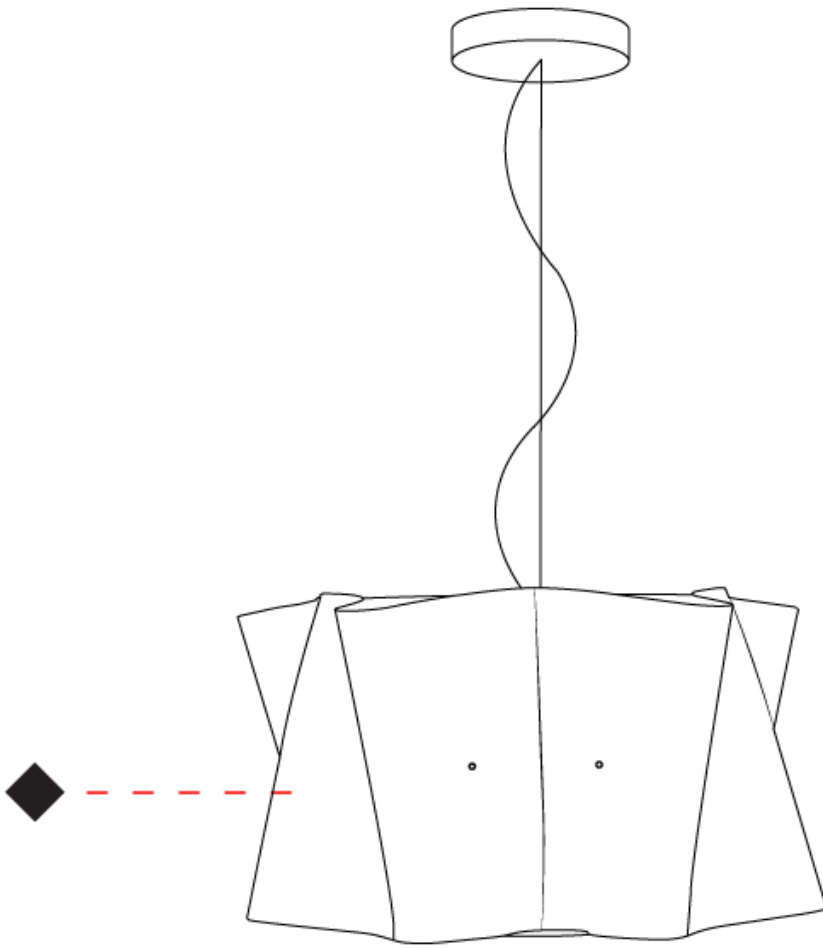

FOLIO SUSPENSION

D61018-

PROJECT	_____
TYPE	_____
SPECIFIER	_____
QUANTITY	_____
DATE	_____

D