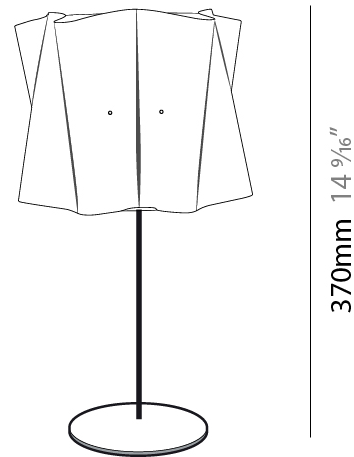

Ø250mm 9 ¹³/₁₆"