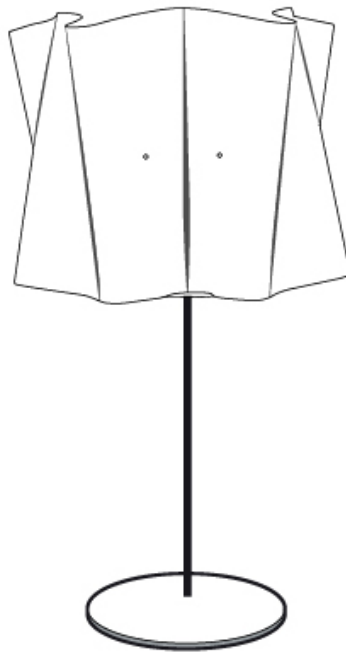

FOLIO PORTABLE

D64008-

PROJECT	_____
TYPE	_____
SPECIFIER	_____
QUANTITY	_____
DATE	_____