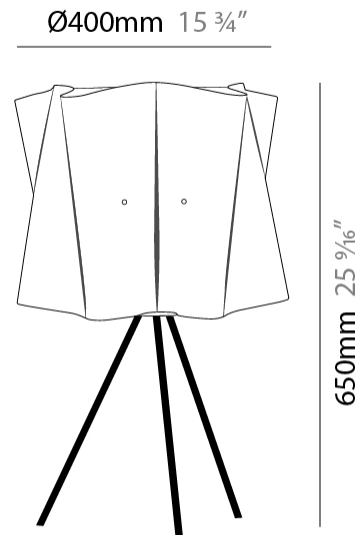

PROJECT
TYPE
SPECIFIER
QUANTITY
DATE

FOLIO PORTABLE

D64009-

base number   Finish
Options

1. To build a product code in our configurator select the specify button on the base model # product page
2. To build a manual product code on this datasheet choose from the options listed below in blue font and add the suffix to the base model #

GENERAL

Series: Folio
Brand: Linea Zero
Division: Design
Mounting Type: Portable
Mounting Location: Table
Subcategory: Ambient

PHYSICAL

Shape: Cylinder
Diameter (mm): 400
Diameter (in): 15 3/4
Height (mm): 650
Height (in): 25 9/16
Light Distribution: Omnidirectional
Diffuser: Polilux™ Shade - See Finish Options
Fixture Finish: WHI / PNK / ORG / VIO / SIL / NGD / COP / PKM
Fixture Material: Polilux™/ Metal holder

ELECTRICAL

Number of Lamps: 1
Lamp Type: LED Retrofit
Bulb Included: Bulb Not Included
Max. Wattage Per Lamp (W): 7
Lamp Base: E26
Input Voltage (V): 120
Lamp Voltage (V): 120
Upon Request: 277Vac / GU24

LED

OPTICAL

RATINGS AND CERTIFICATIONS

Certified By: Certified for North American Standards
IP rating: IP20