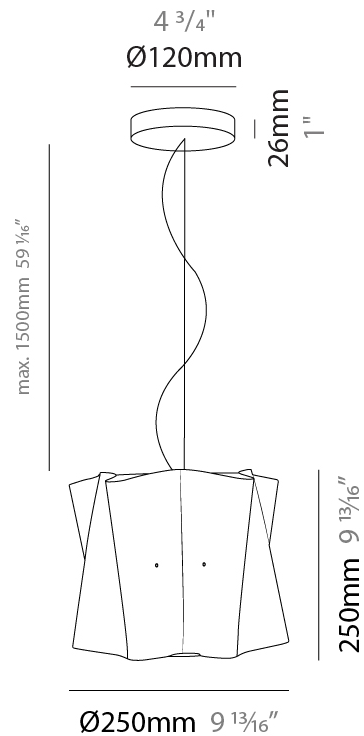

PROJECT	
TYPE	
SPECIFIER	
QUANTITY	
DATE	

FOLIO SUSPENSION

D61019-

base number   Finish
Options

1. To build a product code in our configurator select the specify button on the base model # product page
2. To build a manual product code on this datasheet choose from the options listed below in blue font and add the suffix to the base model #

GENERAL

Series: Folio
Brand: Linea Zero
Division: Design
Mounting Type: Suspension
Mounting Location: Ceiling
Subcategory: Pendant

PHYSICAL

Shape: Cylinder
Diameter (mm): 250
Diameter (in): 9 ¹³/₁₆
Height (mm): 250
Height (in): 9 ¹³/₁₆
Max. Overall Height (mm): 1750
Max. Overall Height (in): 68 ⁷/₈
Light Distribution: Direct / Indirect
Diffuser: Polilux™ Shade - See Finish Options
Fixture Finish: WHI / BLK / SIL / NGD / COP / PKM
Fixture Material: Polilux™/ Metal holder

ELECTRICAL

Number of Lamps: 1
Lamp Type: LED Retrofit
Bulb Included: Bulb Not Included
Max. Wattage Per Lamp (W): 7
Lamp Base: E26
Input Voltage (V): 120
Lamp Voltage (V): 120
Upon Request: 277Vac / GU24

LED

OPTICAL

RATINGS AND CERTIFICATIONS

Certified By: Certified for North American Standards
IP rating: IP20