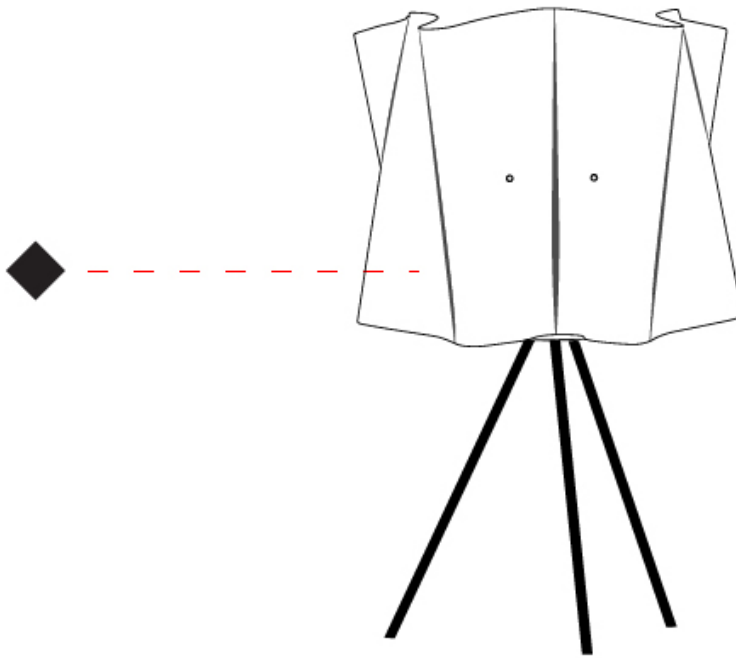

FOLIO PORTABLE

D64009-

PROJECT

TYPE

SPECIFIER

QUANTITY

DATE

D