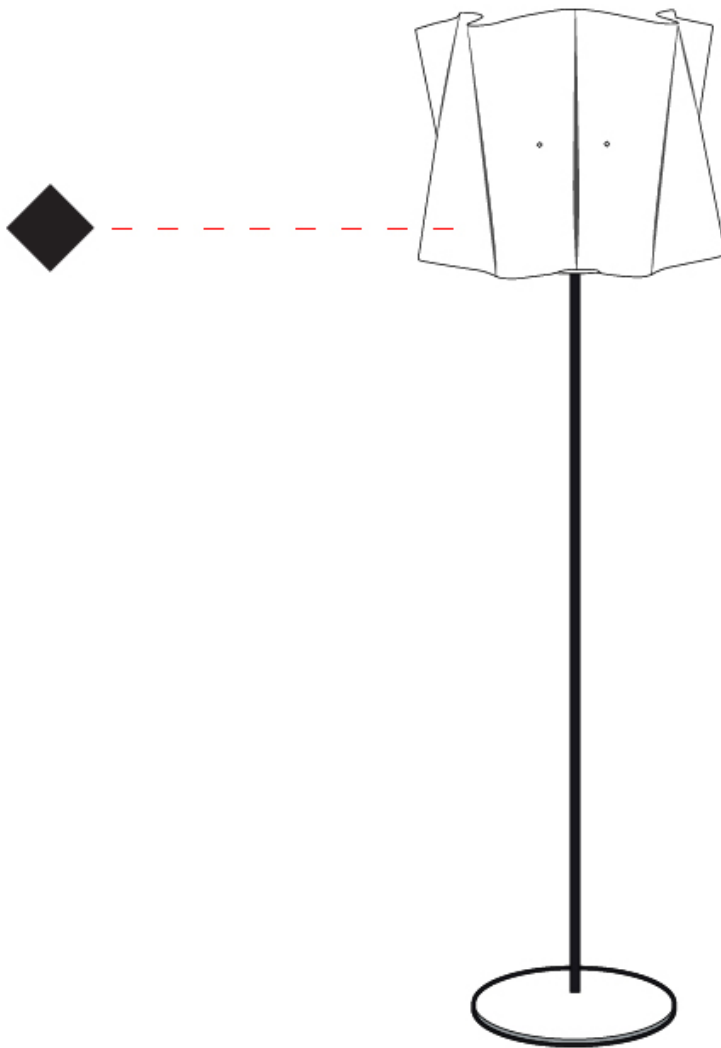

FOLIO PORTABLE

D64010-

PROJECT	_____
TYPE	_____
SPECIFIER	_____
QUANTITY	_____
DATE	_____

D