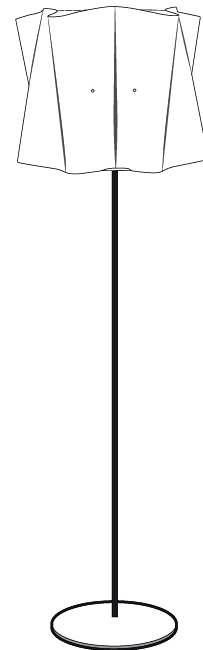

Ø400mm 15 3/4"