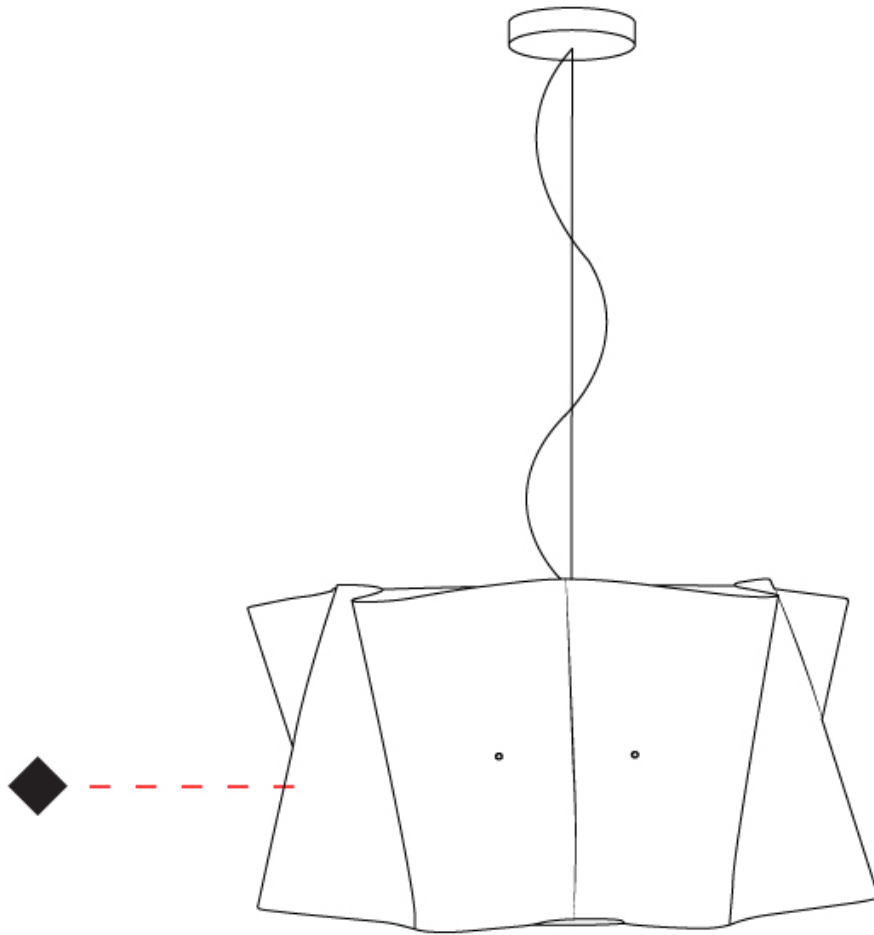

FOLIO SUSPENSION

D61015-

PROJECT _____

TYPE _____

SPECIFIER _____

QUANTITY _____

DATE _____

D