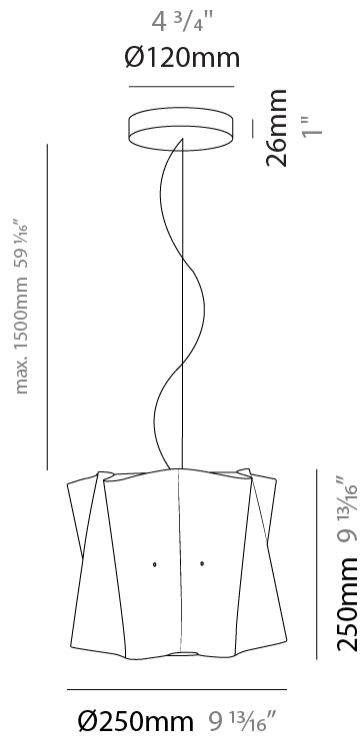

PROJECT	
TYPE	
SPECIFIER	
QUANTITY	
DATE	

FOLIO SUSPENSION

D61019-

base number   Finish
Options

1. To build a product code in our configurator select the specify button on the base model # product page
2. To build a manual product code on this datasheet choose from the options listed below in blue font and add the suffix to the base model #

GENERAL

Series: Folio
Brand: Linea Zero
Division: Design
Mounting Type: Suspension
Mounting Location: Ceiling
Subcategory: Pendant

PHYSICAL

Shape: Cylinder
Diameter (mm): 250
Diameter (in): 9 ¹³/₁₆
Height (mm): 250
Height (in): 9 ¹³/₁₆
Max. Overall Height (mm): 1750
Max. Overall Height (in): 68 ⁷/₈
Light Distribution: Direct / Indirect
Diffuser: Polilux™ Shade - See Finish Options
Fixture Finish: WHI / BLK / SIL / NGD / COP / PKM
Fixture Material: Polilux™/ Metal holder

ELECTRICAL

Number of Lamps: 1
Lamp Type: LED Retrofit
Bulb Included: Bulb Not Included
Max. Wattage Per Lamp (W): 7
Lamp Base: E26
Input Voltage (V): 120
Lamp Voltage (V): 120
Upon Request: 277Vac / GU24

LED

OPTICAL

RATINGS AND CERTIFICATIONS

Certified By: Certified for North American Standards
IP rating: IP20