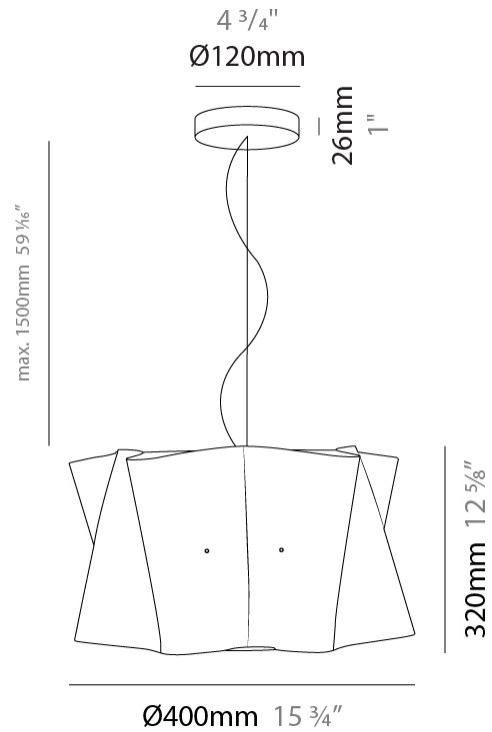

PROJECT	_____
TYPE	_____
SPECIFIER	_____
QUANTITY	_____
DATE	_____

FOLIO SUSPENSION

D61018-

base number   Finish
Options

1. To build a product code in our configurator select the specify button on the base model # product page
2. To build a manual product code on this datasheet choose from the options listed below in blue font and add the suffix to the base model #

GENERAL

Series: Folio _____
Brand: Linea Zero _____
Division: Design _____
Mounting Type: Suspension _____
Mounting Location: Ceiling _____
Subcategory: Pendant _____

PHYSICAL

Shape: Cylinder _____
Diameter (mm): 400 _____
Diameter (in): 15 3/4 _____
Height (mm): 320 _____
Height (in): 12 5/8 _____
Max. Overall Height (mm): 1820 _____
Max. Overall Height (in): 71 5/8 _____
Light Distribution: Direct / Indirect _____
Diffuser: Polilux™ Shade - See Finish Options _____
Fixture Finish: WHI / BLK / SIL / NGD / COP / PKM _____
Fixture Material: Polilux™/ Metal holder _____
Cable Details: Cable length 59" - Transparent _____

ELECTRICAL

Number of Lamps: 1 _____
Lamp Type: LED Retrofit _____
Bulb Included: Bulb Not Included _____
Max. Wattage Per Lamp (W): 7 _____
Lamp Base: E26 _____
Input Voltage (V): 120 _____
Upon Request: 277Vac / GU24 _____

LED

OPTICAL

RATINGS AND CERTIFICATIONS

Certified By: Certified for North American Standards _____
IP rating: IP20 _____