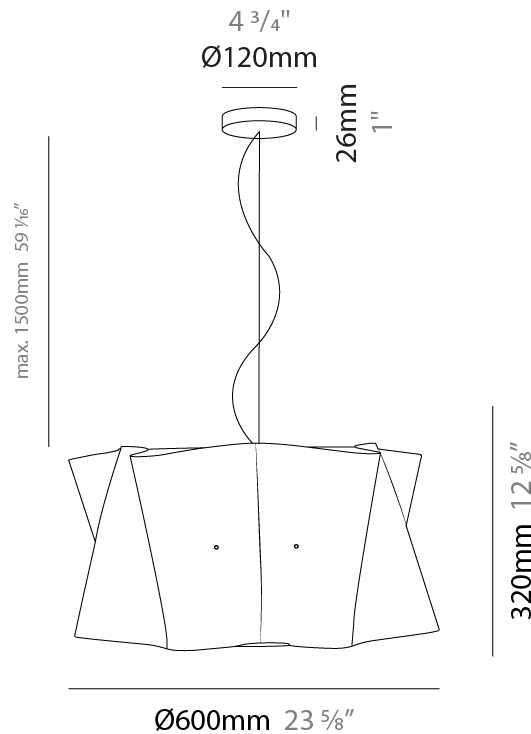

PROJECT	_____
TYPE	_____
SPECIFIER	_____
QUANTITY	_____
DATE	_____

FOLIO SUSPENSION

D61015-

base number   Finish
Options

1. To build a product code in our configurator select the specify button on the base model # product page
2. To build a manual product code on this datasheet choose from the options listed below in blue font and add the suffix to the base model #

GENERAL

Series: Folio _____
Brand: Linea Zero _____
Division: Design _____
Mounting Type: Suspension _____
Mounting Location: Ceiling _____
Subcategory: Pendant _____

PHYSICAL

Shape: Cylinder _____
Diameter (mm): 600 _____
Diameter (in): 23 ⁵/₈ _____
Height (mm): 320 _____
Height (in): 12 ⁵/₈ _____
Max. Overall Height (mm): 1820 _____
Max. Overall Height (in): 71 ⁵/₈ _____
Light Distribution: Direct / Indirect _____
Diffuser: Polilux™ Shade - See Finish Options _____
Fixture Finish: WHI / BLK / SIL / NGD / COP / PKM _____
Fixture Material: Polilux™/ Metal holder _____

ELECTRICAL

Number of Lamps: 3 _____
Lamp Type: LED Retrofit _____
Bulb Included: Bulb Not Included _____
Max. Wattage Per Lamp (W): 7 _____
Lamp Base: E26 _____
Input Voltage (V): 120 _____
Upon Request: 277Vac / GU24 _____

LED

OPTICAL

RATINGS AND CERTIFICATIONS

Certified By: Certified for North American Standards _____
IP rating: IP20 _____