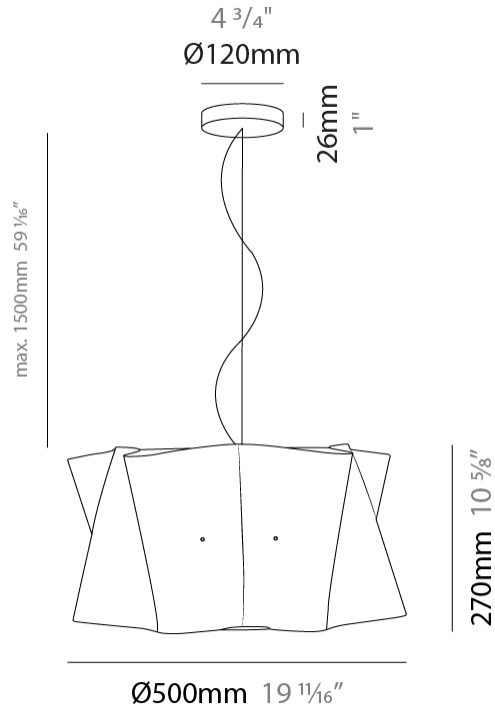

FOLIO SUSPENSION

D61017-

base number   Finish
Options

1. To build a product code in our configurator select the specify button on the base model # product page
2. To build a manual product code on this datasheet choose from the options listed below in blue font and add the suffix to the base model #

GENERAL

Series: Folio _____
Brand: Linea Zero _____
Division: Design _____
Mounting Type: Suspension _____
Mounting Location: Ceiling _____
Subcategory: Pendant _____

PHYSICAL

Shape: Cylinder _____
Diameter (mm): 500 _____
Diameter (in): 19 11/16 _____
Height (mm): 270 _____
Height (in): 10 5/8 _____
Max. Overall Height (mm): 1770 _____
Max. Overall Height (in): 69 11/16 _____
Light Distribution: Direct / Indirect _____
Diffuser: Polilux™ Shade - See Finish Options _____
Fixture Finish: WHI / BLK / SIL / NGD / COP / PKM _____
Fixture Material: Polilux™/ Metal holder _____

ELECTRICAL

Number of Lamps: 1 _____
Lamp Type: LED Retrofit _____
Bulb Included: Bulb Not Included _____
Max. Wattage Per Lamp (W): 7 _____
Lamp Base: E26 _____
Input Voltage (V): 120 _____
Lamp Voltage (V): 120 _____
Upon Request: 277Vac / GU24 _____

LED

OPTICAL

RATINGS AND CERTIFICATIONS

Certified By: Certified for North American Standards _____
IP rating: IP20 _____