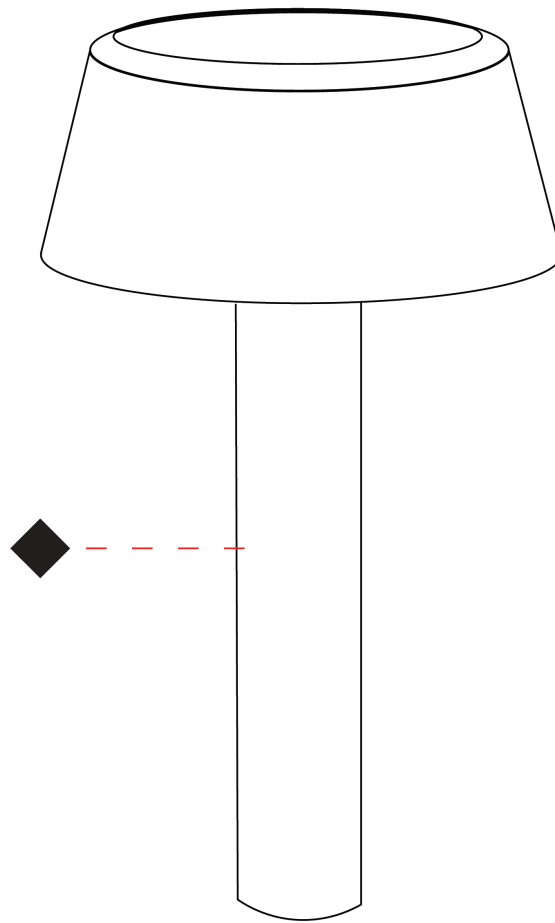

PROJECT

TYPE

SPECIFIER

QUANTITY

DATE