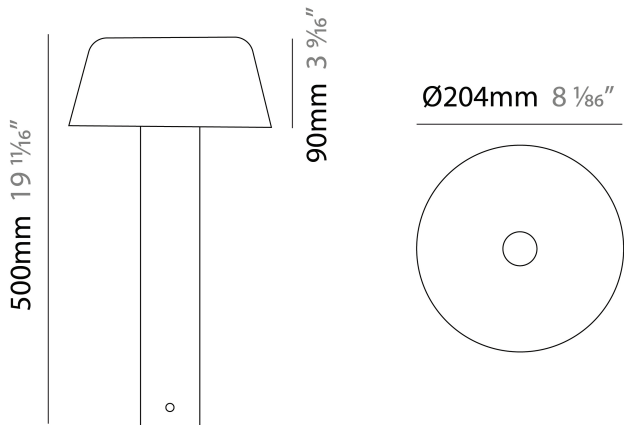

FONT POST

E9B277- -

base number   Color   Finish
Temperature   Options

1. To build a product code in our configurator select the specify button on the base model # product page
2. To build a manual product code on this datasheet choose from the options listed below in blue font and add the suffix to the base model #

GENERAL

Series: Font
Brand: Platek
Division: Exterior
Mounting Type: Post
Mounting Location: Above Ground
Subcategory: Bollard

PHYSICAL

Shape: Drum
Diameter (mm): 204
Diameter (in): 8 1/16
Height (mm): 500
Height (in): 19 11/16
Light Distribution: Direct
Screws: A4 stainless steel
Diffuser: Extra Clear Flat Tempered Glass - 12mm / 1/2" thick
Fixture Finish: [BLK](#) / [WHI](#) / [GRY](#) / [COR](#) / [ANT](#) / [BRZ](#)
Fixture Material: Metal

ELECTRICAL

Lamp Type: LED
Input Wattage (W): 8.3
Dimming: Tri-Mode (Non-Dimming and Phase Dimming (120Vac only) and 0-10V Dimming)
Driver Included: Yes
Driver Location: Integrated
Driver Type: Constant Current - Universal
Driver Class: Class 2
Input Voltage (V): 120 - 277
Constant Current (MA): 500
Upon Request: Dimming upon request

LED

Number of LEDs: 4
Color Temperature (°K): [2700](#) / [3000](#) / [4000](#)
Max. Delivered Lumen (lm): 530 / 520 / 540
Nominal Lumen (lm): 820 / 820 / 860
CRI: >80 CRI
Lamp Life (hrs): 60000

OPTICAL

Optic°: Street
Beam Angle: 180

RATINGS AND CERTIFICATIONS

Certified By: Certified for North American Standards
IP rating: IP65
IK Rating: IK08