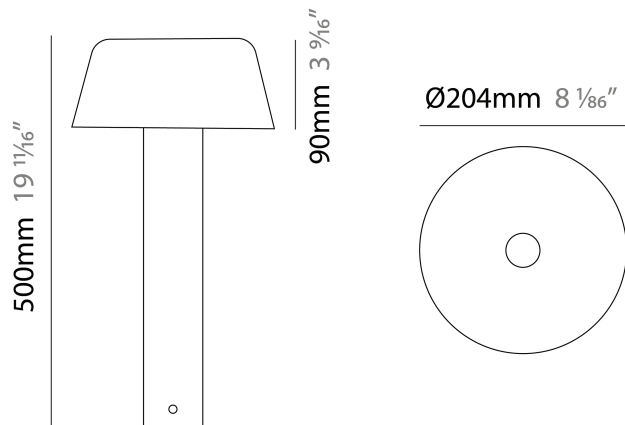

PROJECT
TYPE
SPECIFIER
QUANTITY
DATE

FONT POST

E9B278-

base number	Color	Finish
	Temperature	Options

1. To build a product code in our configurator select the specify button on the base model # product page
2. To build a manual product code on this datasheet choose from the options listed below in blue font and add the suffix to the base model #

GENERAL

Series: Font
Brand: Platek
Division: Exterior
Mounting Type: Post
Mounting Location: Above Ground
Subcategory: Bollard

PHYSICAL

Shape: Drum
Diameter (mm): 204
Diameter (in): 8 1/16
Height (mm): 500
Height (in): 19 11/16
Light Distribution: Direct
Screws: A4 stainless steel
Diffuser: Extra Clear Flat Tempered Glass - 12mm / 1/2" thick
Fixture Finish: BLK / WHI / GRY / COR / ANT / BRZ
Fixture Material: Metal

ELECTRICAL

Lamp Type: LED
Input Wattage (W): 13.5
Total Output Wattage (W): 11.7
Dimming: Tri-Mode (Non-Dimming and Phase Dimming (120Vac only) and 0-10V Dimming)
Driver Included: Yes
Driver Location: Integrated
Driver Type: Constant Current - Universal
Driver Class: Class 2
Input Voltage (V): 120 - 277
Constant Current (MA): 350

LED

Number of LEDs: 4
Color Temperature (°K): 2700 / 3000 / 4000
Max. Delivered Lumen (lm): 1055 / 1055 / 1110
Nominal Lumen (lm): 1680 / 1680 / 1740
CRI: >80 CRI
Lamp Life (hrs): 60000

OPTICAL

Optic: Diffused
Beam Angle: 360

RATINGS AND CERTIFICATIONS

Certified By: Certified for North American Standards
IP rating: IP65
IK Rating: IK08