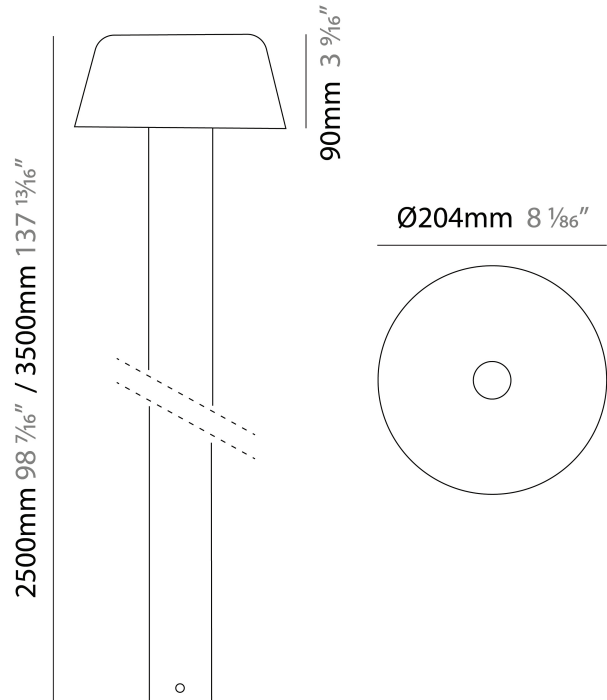

PROJECT
TYPE
SPECIFIER
QUANTITY
DATE

FONT POST

E9B281-

base number	Color	Finish
	Temperature	Options

1. To build a product code in our configurator select the specify button on the base model # product page
2. To build a manual product code on this datasheet choose from the options listed below in blue font and add the suffix to the base model #

GENERAL

Series: Font
Brand: Platek
Division: Exterior
Mounting Type: Post
Subcategory: Bollard

PHYSICAL

Shape: Drum
Diameter (mm): 204
Diameter (in): 8 1/16
Height (mm): 90
Height (in): 3 9/16
Light Distribution: Direct
Screws: A4 stainless steel
Diffuser: Extra Clear Flat Tempered Glass - 12mm / 1/2" thick
Fixture Finish: BLK / WHI / GRY / COR / ANT / BRZ
Fixture Material: Metal

ELECTRICAL

Lamp Type: LED
Input Wattage (W): 10.5
Dimming: Tri-Mode (Non-Dimming and Phase Dimming (120Vac only) and 0-10V Dimming)
Driver Included: Yes
Driver Location: Integrated
Driver Type: Constant Current - Universal
Driver Class: Class 2
Input Voltage (V): 120 - 277
Constant Current (MA): 700
Upon Request: Dimming upon request

LED

Number of LEDs: 4
Color Temperature (°K): 2700 / 3000 / 4000
Max. Delivered Lumen (lm): 630
Nominal Lumen (lm): 1000
CRI: >80 CRI
Lamp Life (hrs): 60000

OPTICAL

Optic°: Street
Beam Angle: 180

RATINGS AND CERTIFICATIONS

Certified By: Certified for North American Standards
IP rating: IP65
IK Rating: IK08