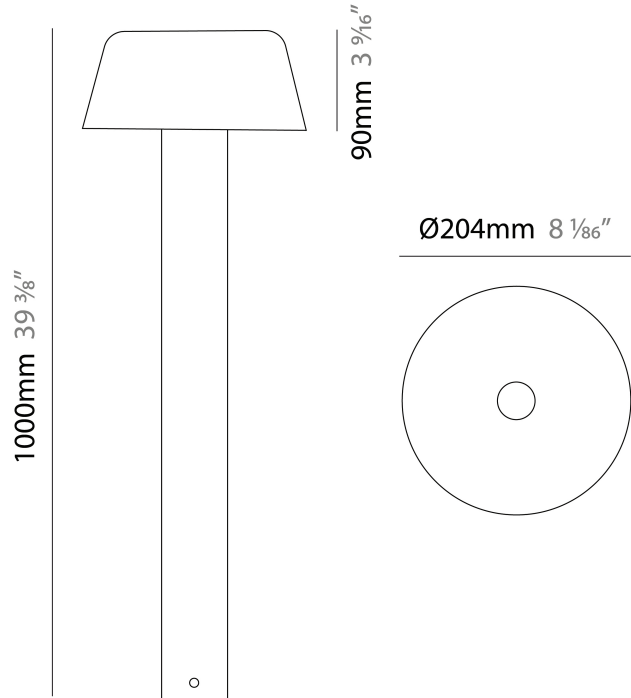

FONT POST

E9B280- -

base number   Color   Finish
Temperature   Options

1. To build a product code in our configurator select the specify button on the base model # product page
2. To build a manual product code on this datasheet choose from the options listed below in blue font and add the suffix to the base model #

GENERAL

Series: Font
Brand: Platek
Division: Exterior
Mounting Type: Post
Mounting Location: Above Ground
Subcategory: Bollard

PHYSICAL

Shape: Drum
Diameter (mm): 204
Diameter (in): 8 1/8
Height (mm): 500
Height (in): 19 11/16
Light Distribution: Direct
Screws: A4 stainless steel
Diffuser: Extra Clear Flat Tempered Glass - 12mm / 1/2" thick
Fixture Finish: [BLK](#) / [WHI](#) / [GRY](#) / [COR](#) / [ANT](#) / [BRZ](#)
Fixture Material: Metal

ELECTRICAL

Lamp Type: LED
Input Wattage (W): 13.5
Total Output Wattage (W): 11.7
Dimming: Tri-Mode (Non-Dimming and Phase Dimming (120Vac only) and 0-10V Dimming)
Driver Included: Yes
Driver Location: Integrated
Driver Type: Constant Current - Universal
Driver Class: Class 2
Input Voltage (V): 120 - 277
Constant Current (MA): 350

LED

Number of LEDs: 4
Color Temperature (°K): [2700](#) / [3000](#) / [4000](#)
Max. Delivered Lumen (lm): 1055 / 1055 / 1110
Nominal Lumen (lm): 1680 / 1680 / 1740
CRI: >80 CRI
Lamp Life (hrs): 60000

OPTICAL

Optic: Diffused
Beam Angle: 360

RATINGS AND CERTIFICATIONS

Certified By: Certified for North American Standards
IP rating: IP65
IK Rating: IK08