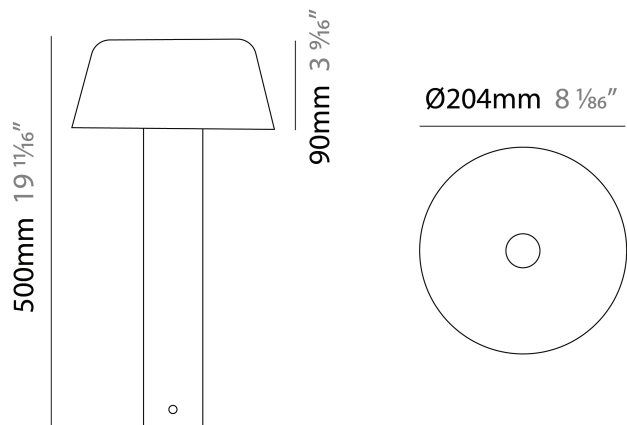

E9B277-

base number
Color   Finish
Temperature   Options

1. To build a product code in our configurator select the specify button on the base model # product page
2. To build a manual product code on this datasheet choose from the options listed below in blue font and add the suffix to the base model #

GENERAL

Series: Font
Brand: Platek
Division: Exterior
Mounting Type: Post
Mounting Location: Above Ground
Subcategory: Bollard

PHYSICAL

Shape: Drum
Diameter (mm): 204
Diameter (in): 8 1/8
Height (mm): 500
Height (in): 19 11/16
Light Distribution: Direct
Screws: A4 stainless steel
Diffuser: Extra Clear Flat Tempered Glass - 12mm / 1/2" thick
Fixture Finish: [BLK](#) / [WHI](#) / [GRY](#) / [COR](#) / [ANT](#) / [BRZ](#)
Fixture Material: Metal

ELECTRICAL

Lamp Type: LED
Input Wattage (W): 8.3
Dimming: Tri-Mode (Non-Dimming and Phase Dimming (120Vac only) and 0-10V Dimming)
Driver Included: Yes
Driver Location: Integrated
Driver Type: Constant Current - Universal
Driver Class: Class 2
Input Voltage (V): 120 - 277
Constant Current (MA): 500
Upon Request: Dimming upon request

LED

Number of LEDs: 4
Color Temperature (°K): [2700](#) / [3000](#) / [4000](#)
Max. Delivered Lumen (lm): 530 / 520 / 540
Nominal Lumen (lm): 820 / 820 / 860
CRI: >80 CRI
Lamp Life (hrs): 60000

OPTICAL

Optic°: Street
Beam Angle: 180

RATINGS AND CERTIFICATIONS

Certified By: Certified for North American Standards
IP rating: IP65
IK Rating: IK08
Upon Request: Higher Maximum Ambient Temperature