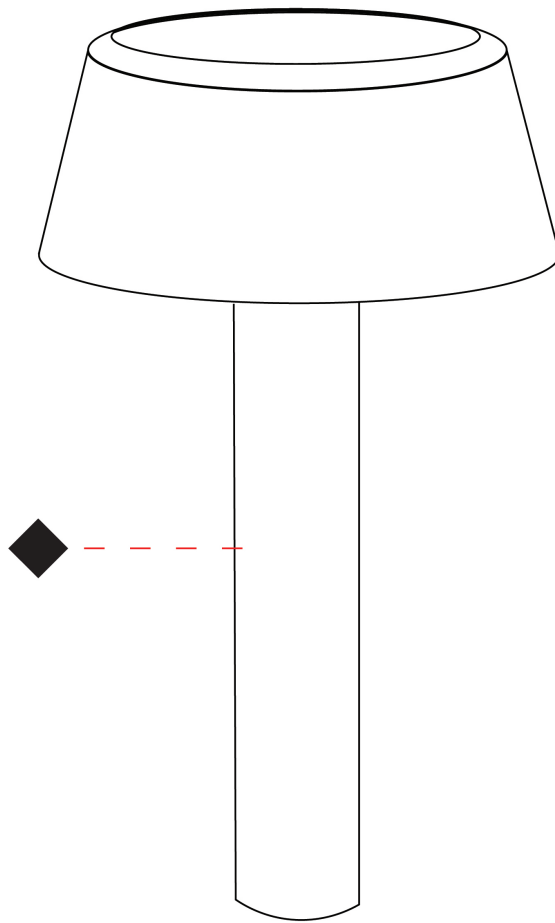

FONT POST

E9B277-

PROJECT

TYPE

SPECIFIER

QUANTITY

DATE