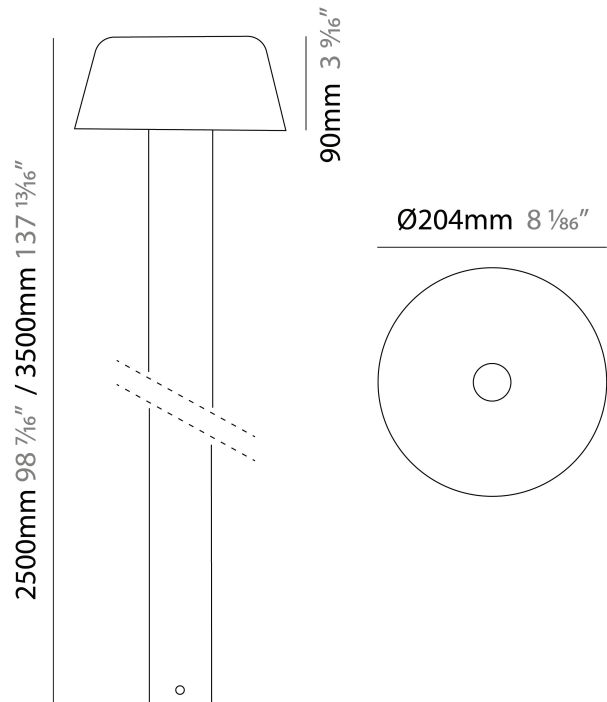

PROJECT _____
TYPE _____
SPECIFIER _____
QUANTITY _____
DATE _____

FONT POST

E9B282-

base number   Color   Finish
Temperature   Options

1. To build a product code in our configurator select the specify button on the base model # product page
2. To build a manual product code on this datasheet choose from the options listed below in blue font and add the suffix to the base model #

GENERAL

Series: Font
Brand: Platek
Division: Exterior
Mounting Type: Post
Subcategory: Bollard

PHYSICAL

Shape: Drum
Diameter (mm): 204
Diameter (in): 8 1/8
Height (mm): 90
Height (in): 3 9/16
Light Distribution: Direct
Screws: A4 stainless steel
Diffuser: Extra Clear Flat Tempered Glass - 12mm / 1/2" thick
Fixture Finish: [BLK](#) / [WHI](#) / [GRY](#) / [COR](#) / [ANT](#) / [BRZ](#)
Fixture Material: Metal

ELECTRICAL

Lamp Type: LED
Input Wattage (W): 11.5
Dimming: Non-Dimmable
Driver Included: Yes
Driver Location: Integrated
Driver Type: Constant Current - Universal
Driver Class: Class 2
Input Voltage (V): 120 - 277
Constant Current (MA): 500
Upon Request: Dimming upon request

LED

Number of LEDs: 6
Color Temperature (°K): [2700](#) / [3000](#) / [4000](#)
Max. Delivered Lumen (lm): 940
Nominal Lumen (lm): 1500
CRI: >80 CRI
Lamp Life (hrs): 60000

OPTICAL

Optic°: Street
Beam Angle: 180

RATINGS AND CERTIFICATIONS

Certified By: Certified for North American Standards
IP rating: IP65
IK Rating: IK08
Upon Request: Higher Maximum Ambient Temperature