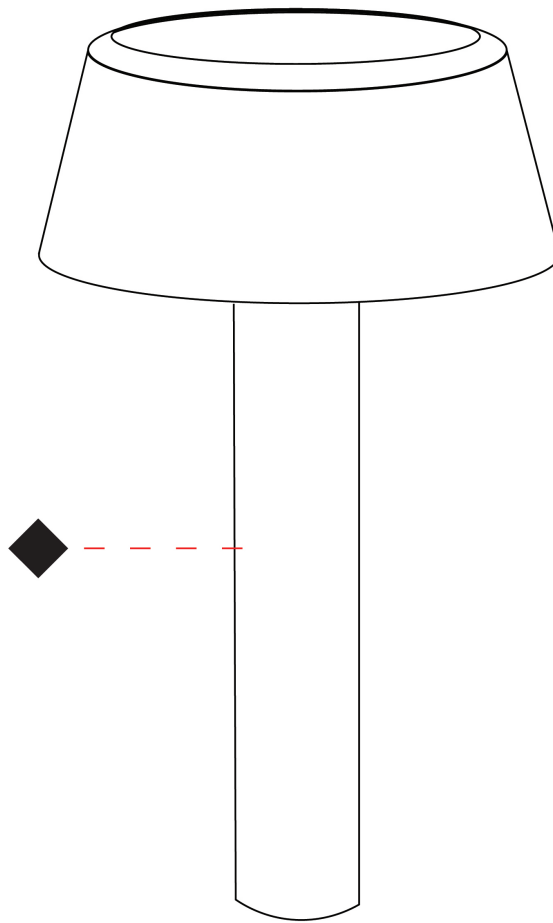

FONT POST

E9B278-

PROJECT

TYPE

SPECIFIER

QUANTITY

DATE

E