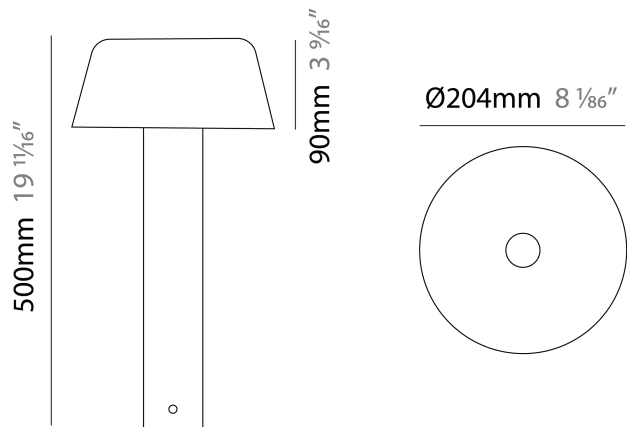

E9B278-

base number   Color   Finish
Temperature   Options

1. To build a product code in our configurator select the specify button on the base model # product page
2. To build a manual product code on this datasheet choose from the options listed below in blue font and add the suffix to the base model #

GENERAL

Series: Font
Brand: Platek
Division: Exterior
Mounting Type: Post
Mounting Location: Above Ground
Subcategory: Bollard

PHYSICAL

Shape: Drum
Diameter (mm): 204
Diameter (in): 8 1/8
Height (mm): 500
Height (in): 19 11/16
Light Distribution: Direct
Screws: A4 stainless steel
Diffuser: Extra Clear Flat Tempered Glass - 12mm / 1/2" thick
Fixture Finish: [BLK](#) / [WHI](#) / [GRY](#) / [COR](#) / [ANT](#) / [BRZ](#)
Fixture Material: Metal

ELECTRICAL

Lamp Type: LED
Input Wattage (W): 13.5
Total Output Wattage (W): 11.7
Dimming: Tri-Mode (Non-Dimming and Phase Dimming (120Vac only) and 0-10V Dimming)
Driver Included: Yes
Driver Location: Integrated
Driver Type: Constant Current - Universal
Driver Class: Class 2
Input Voltage (V): 120 - 277
Constant Current (MA): 350

LED

Number of LEDs: 4
Color Temperature (°K): [2700](#) / [3000](#) / [4000](#)
Max. Delivered Lumen (lm): 1055 / 1055 / 1110
Nominal Lumen (lm): 1680 / 1680 / 1740
CRI: >80 CRI
Lamp Life (hrs): 60000

OPTICAL

Optic: Diffused
Beam Angle: 360

RATINGS AND CERTIFICATIONS

Certified By: Certified for North American Standards
IP rating: IP65
IK Rating: IK08
Upon Request: Higher Maximum Ambient Temperature