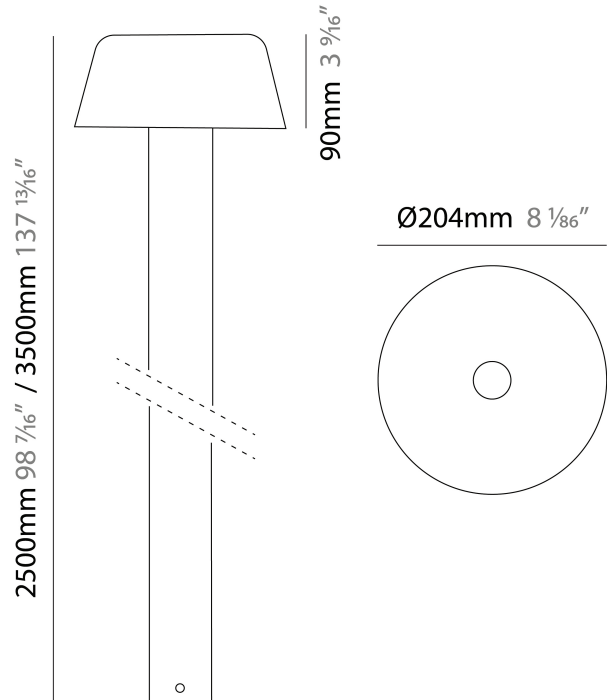

PROJECT
TYPE
SPECIFIER
QUANTITY
DATE

FONT POST

E9B284-

base number	Color	Finish
	Temperature	Options

1. To build a product code in our configurator select the specify button on the base model # product page
2. To build a manual product code on this datasheet choose from the options listed below in blue font and add the suffix to the base model #

GENERAL

Series: Font
Brand: Platek
Division: Exterior
Mounting Type: Post
Subcategory: Bollard

PHYSICAL

Shape: Drum
Diameter (mm): 204
Diameter (in): 8 1/16
Height (mm): 90
Height (in): 3 9/16
Light Distribution: Direct
Screws: A4 stainless steel
Diffuser: Extra Clear Flat Tempered Glass - 12mm / 1/2" thick
Fixture Finish: BLK / WHI / GRY / COR / ANT / BRZ
Fixture Material: Metal

ELECTRICAL

Lamp Type: LED
Input Wattage (W): 22
Dimming: Tri-Mode (Non-Dimming and Phase Dimming (120Vac only) and 0-10V Dimming)
Driver Included: Yes
Driver Location: Integrated
Driver Type: Constant Current - Universal
Driver Class: Class 2
Input Voltage (V): 120 - 277
Constant Current (MA): 500
Upon Request: Dimming upon request

LED

Number of LEDs: 12
Color Temperature (°K): 2700 / 3000 / 4000
Max. Delivered Lumen (lm): 1880
Nominal Lumen (lm): 2000
CRI: >80 CRI
Lamp Life (hrs): 60000

OPTICAL

Optic°: Diffused
Beam Angle: 360

RATINGS AND CERTIFICATIONS

Certified By: Certified for North American Standards
IP rating: IP65
IK Rating: IK08
Upon Request: Higher Maximum Ambient Temperature