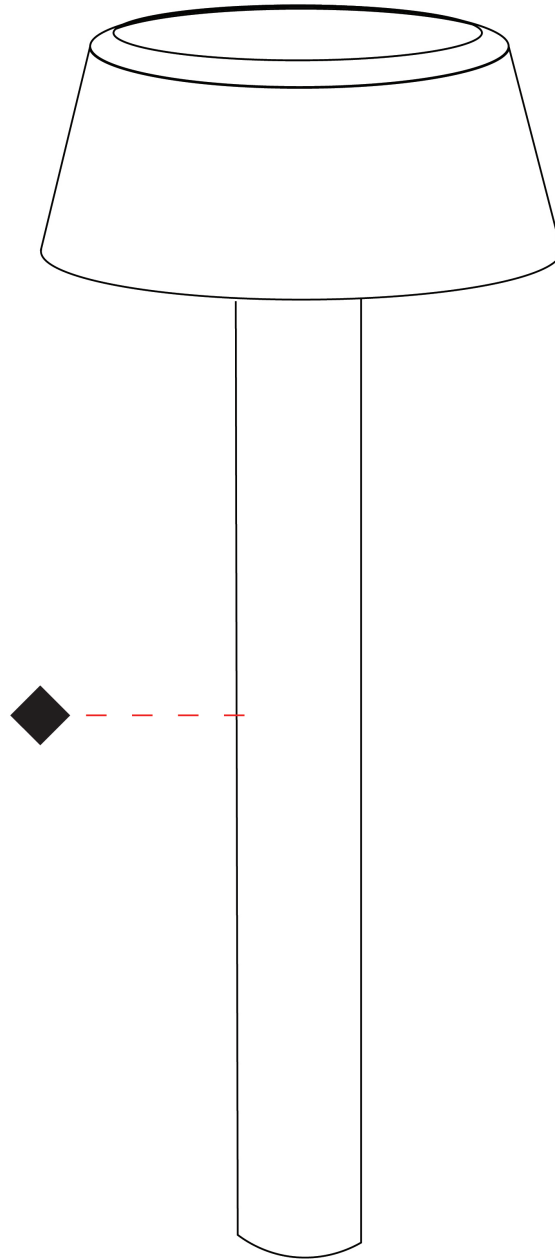

FONT POST

E9B280-

PROJECT

TYPE

SPECIFIER

QUANTITY

DATE

E