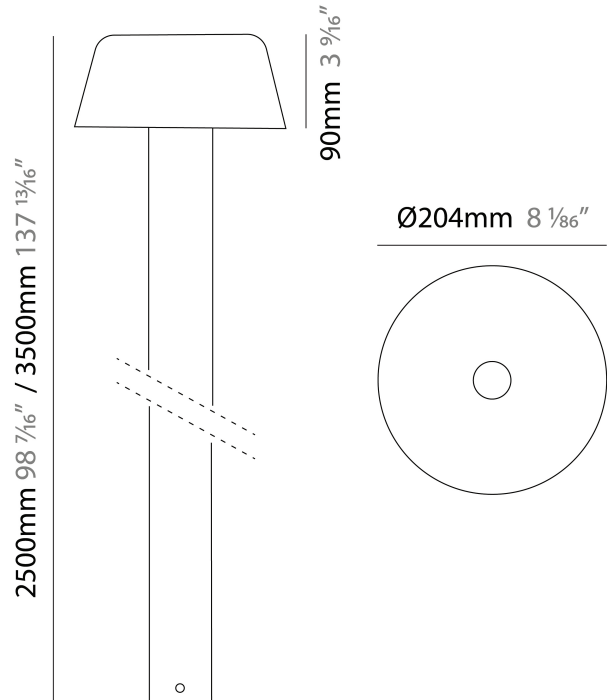

PROJECT
TYPE
SPECIFIER
QUANTITY
DATE

FONT POST

E9B281-

base number	Color	Finish
	Temperature	Options

1. To build a product code in our configurator select the specify button on the base model # product page
2. To build a manual product code on this datasheet choose from the options listed below in blue font and add the suffix to the base model #

GENERAL

Series: Font
Brand: Platek
Division: Exterior
Mounting Type: Post
Subcategory: Bollard

PHYSICAL

Shape: Drum
Diameter (mm): 204
Diameter (in): 8 1/16
Height (mm): 90
Height (in): 3 9/16
Light Distribution: Direct
Screws: A4 stainless steel
Diffuser: Extra Clear Flat Tempered Glass - 12mm / 1/2" thick
Fixture Finish: BLK / WHI / GRY / COR / ANT / BRZ
Fixture Material: Metal

ELECTRICAL

Lamp Type: LED
Input Wattage (W): 10.5
Dimming: Tri-Mode (Non-Dimming and Phase Dimming (120Vac only) and 0-10V Dimming)
Driver Included: Yes
Driver Location: Integrated
Driver Type: Constant Current - Universal
Driver Class: Class 2
Input Voltage (V): 120 - 277
Constant Current (MA): 700
Upon Request: Dimming upon request

LED

Number of LEDs: 4
Color Temperature (°K): 2700 / 3000 / 4000
Max. Delivered Lumen (lm): 630
Nominal Lumen (lm): 1000
CRI: >80 CRI
Lamp Life (hrs): 60000

OPTICAL

Optic°: Street
Beam Angle: 180

RATINGS AND CERTIFICATIONS

Certified By: Certified for North American Standards
IP rating: IP65
IK Rating: IK08
Upon Request: Higher Maximum Ambient Temperature