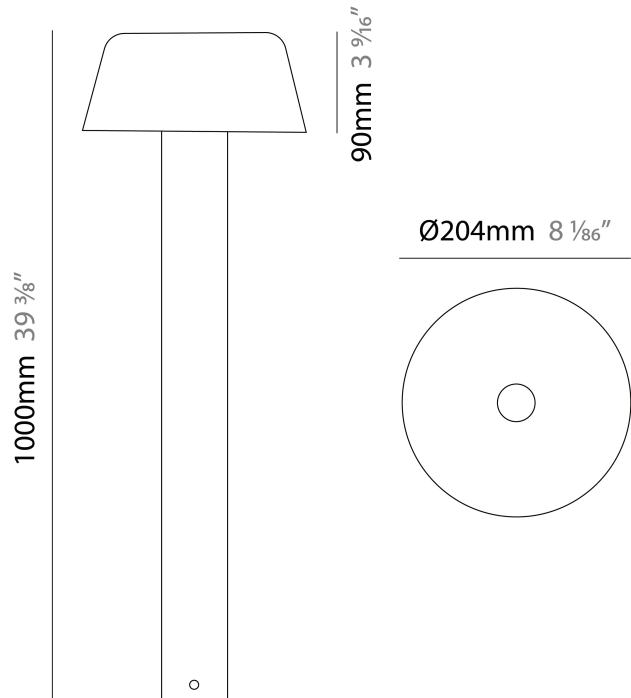

FONT POST

E9B279-

base number   Color   Finish
Temperature   Options

1. To build a product code in our configurator select the specify button on the base model # product page
2. To build a manual product code on this datasheet choose from the options listed below in blue font and add the suffix to the base model #

GENERAL

Series: Font
Brand: Platek
Division: Exterior
Mounting Type: Post
Mounting Location: Above Ground
Subcategory: Bollard

PHYSICAL

Shape: Drum
Diameter (mm): 204
Diameter (in): 8 1/8
Height (mm): 1000
Height (in): 39 3/8
Light Distribution: Direct
Screws: A4 stainless steel
Diffuser: Extra Clear Flat Tempered Glass - 12mm / 1/2" thick
Fixture Finish: [BLK](#) / [WHI](#) / [GRY](#) / [COR](#) / [ANT](#) / [BRZ](#)
Fixture Material: Metal

ELECTRICAL

Lamp Type: LED
Input Wattage (W): 8.3
Dimming: Tri-Mode (Non-Dimming and Phase Dimming (120Vac only) and 0-10V Dimming)
Driver Included: Yes
Driver Location: Integrated
Driver Type: Constant Current - Universal
Driver Class: Class 2
Input Voltage (V): 120 - 277
Constant Current (MA): 500
Upon Request: Dimming upon request

LED

Number of LEDs: 4
Color Temperature (°K): [2700](#) / [3000](#) / [4000](#)
Max. Delivered Lumen (lm): 530 / 520 / 540
Nominal Lumen (lm): 820 / 820 / 860
CRI: >80 CRI
Lamp Life (hrs): 60000

OPTICAL

Optic: Street
Beam Angle: 180

RATINGS AND CERTIFICATIONS

Certified By: Certified for North American Standards
IP rating: IP65
IK Rating: IK08
Upon Request: Higher Maximum Ambient Temperature