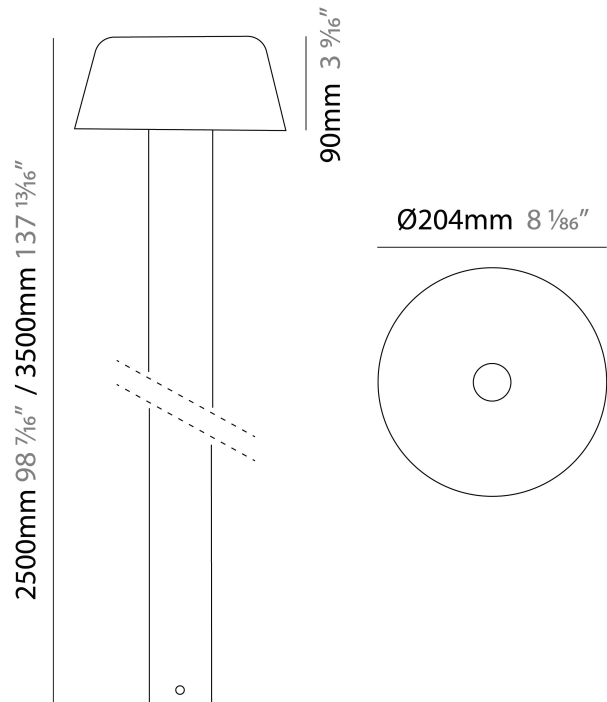

PROJECT
TYPE
SPECIFIER
QUANTITY
DATE

FONT POST

E9B283-

base number	Color	Finish
	Temperature	Options

1. To build a product code in our configurator select the specify button on the base model # product page
2. To build a manual product code on this datasheet choose from the options listed below in blue font and add the suffix to the base model #

GENERAL

Series: Font
Brand: Platek
Division: Exterior
Mounting Type: Post
Subcategory: Bollard

PHYSICAL

Shape: Drum
Diameter (mm): 204
Diameter (in): 8 1/8"
Height (mm): 90
Height (in): 3 9/16"
Light Distribution: Direct
Screws: A4 stainless steel
Diffuser: Extra Clear Flat Tempered Glass - 12mm / 1/2" thick
Fixture Finish: BLK / WHI / GRY / COR / ANT / BRZ
Fixture Material: Metal

ELECTRICAL

Lamp Type: LED
Input Wattage (W): 20
Dimming: Tri-Mode (Non-Dimming and Phase Dimming (120Vac only) and 0-10V Dimming)
Driver Included: Yes
Driver Location: Integrated
Driver Type: Constant Current - Universal
Driver Class: Class 2
Input Voltage (V): 120 - 277
Constant Current (MA): 700
Upon Request: Dimming upon request

LED

Number of LEDs: 8
Color Temperature (°K): 2700 / 3000 / 4000
Max. Delivered Lumen (lm): 1260
Nominal Lumen (lm): 1640
CRI: >80 CRI
Lamp Life (hrs): 60000

OPTICAL

Optic°: Diffused
Beam Angle: 360

RATINGS AND CERTIFICATIONS

Certified By: Certified for North American Standards
IP rating: IP65
IK Rating: IK08
Upon Request: Higher Maximum Ambient Temperature