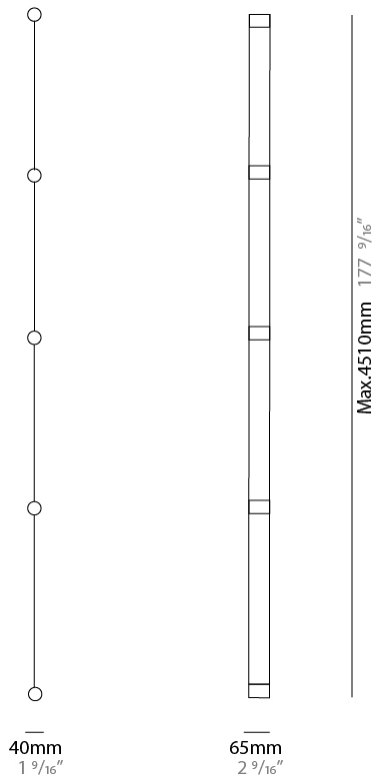

D32015-

base number   Finish
Options

PROJECT	_____
TYPE	_____
SPECIFIER	_____
QUANTITY	_____
DATE	_____

1. To build a product code in our configurator select the specify button on the base model # product page
2. To build a manual product code on this datasheet choose from the options listed below in blue font and add the suffix to the base model #

GENERAL

Series: Formala _____
Brand: Cini & Nils _____
Division: Design _____
Mounting Type: Surface _____
Mounting Location: Wall _____
Subcategory: Wall Effect _____

PHYSICAL

Shape: Curves _____
Length (mm): 4510 _____
Length (in): 177 ⁹/₁₆ _____
Width (mm): 40 _____
Width (in): 1 ⁹/₁₆ _____
Extension (mm): 65 _____
Extension (in): 2 ⁹/₁₆ _____
Light Distribution: Indirect _____
Fixture Finish: [SSB / SSW](#) _____
Fixture Material: Steel / Technopolymers _____

ELECTRICAL

Lamp Type: LED _____
Total Output Wattage (W): 96 _____
Dimming: Non-Dimming / Phase Dimming (120Vac only) / 0-10V Dimming _____
Driver Included: No _____
Driver Location: Remote _____
Driver Type: Constant Voltage - 120 / 277Vac _____
Driver Class: Class 2 _____
Input Voltage (V): 120 - 277 _____
Output Voltage (V): 24 _____

LED

Number of LEDs: 4 Strips _____
Color Temperature (°K): 2700 _____
Nominal Lumen (lm): 4x2200 _____
CRI: >80 CRI _____
Lamp Life (hrs): 50000 _____

OPTICAL

RATINGS AND CERTIFICATIONS

Certified By: Certified for North American Standards _____
IP rating: IP20 _____