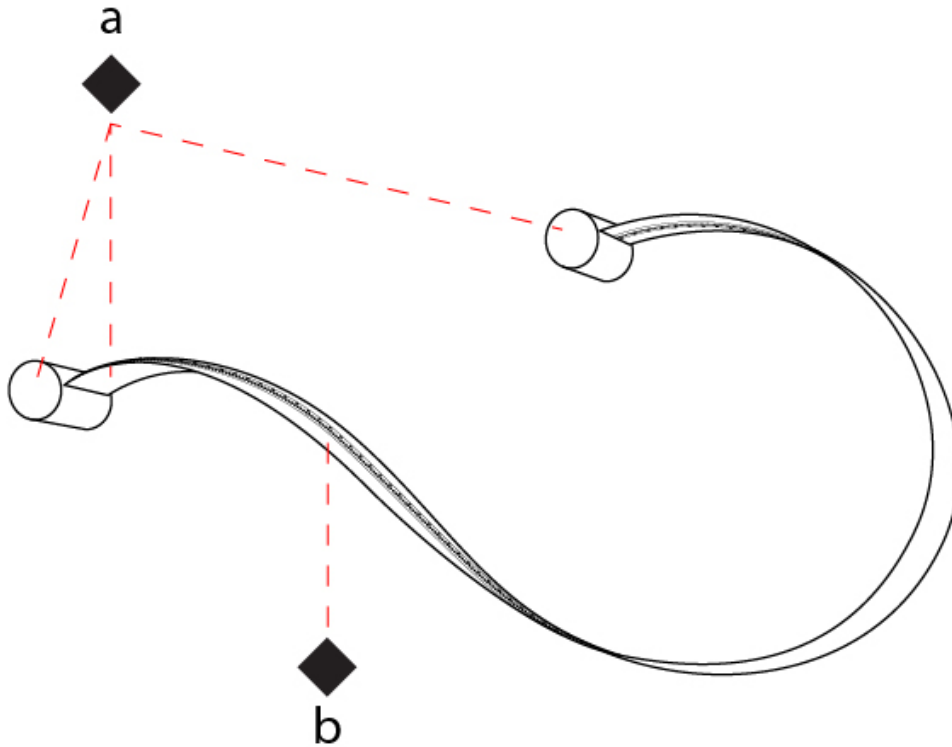

D32013-

PROJECT
TYPE
SPECIFIER
QUANTITY
DATE

D