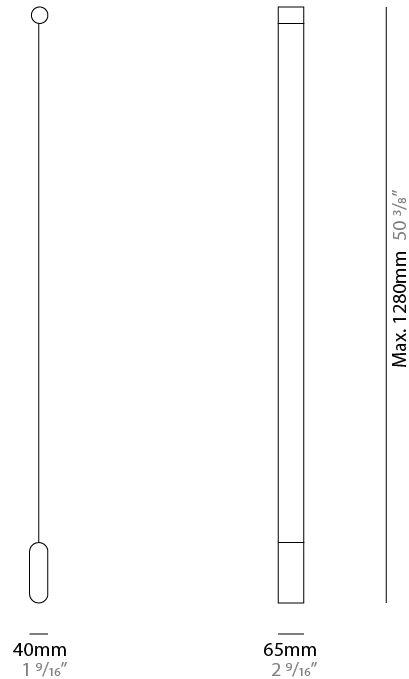

FORMALA SURFACE

D32010-

base number   Finish
Options

PROJECT	_____
TYPE	_____
SPECIFIER	_____
QUANTITY	_____
DATE	_____

1. To build a product code in our configurator select the specify button on the base model # product page
2. To build a manual product code on this datasheet choose from the options listed below in blue font and add the suffix to the base model #

GENERAL

Series: Formala
Brand: Cini & Nils
Division: Design
Mounting Type: Surface
Mounting Location: Wall
Subcategory: Wall Effect

PHYSICAL

Shape: Curves
Length (mm): 1280
Length (in): 50 ³/₈
Width (mm): 40
Width (in): 1 ⁹/₁₆
Extension (mm): 65
Extension (in): 2 ⁹/₁₆
Light Distribution: Indirect
Fixture Finish: SSB / SSW
Fixture Material: Steel / Technopolymers

ELECTRICAL

Lamp Type: LED
Total Output Wattage (W): 24
Dimming: Phase Dimming (120Vac Only)
Driver Included: Yes
Driver Location: Integrated
Driver Type: Constant Voltage - 120Vac
Driver Class: Class 2
Input Voltage (V): 120 - 277
Output Voltage (V): 24
Upon Request: Remote: 0-10Vdc dimming / Non-dimming 120/277Vac

LED

Number of LEDs: 1 Strip
Color Temperature (°K): 2700
Nominal Lumen (lm): 2200
CRI: >80 CRI
Lamp Life (hrs): 50000

OPTICAL

RATINGS AND CERTIFICATIONS

Certified By: Certified for North American Standards
IP rating: IP20