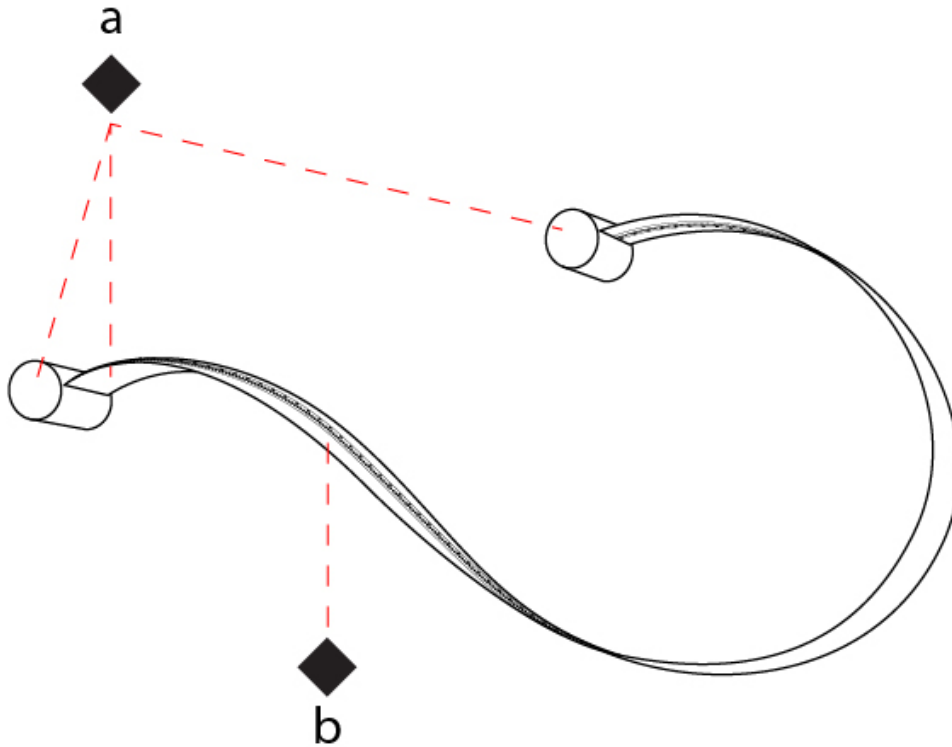

D32014-

PROJECT
TYPE
SPECIFIER
QUANTITY
DATE

D