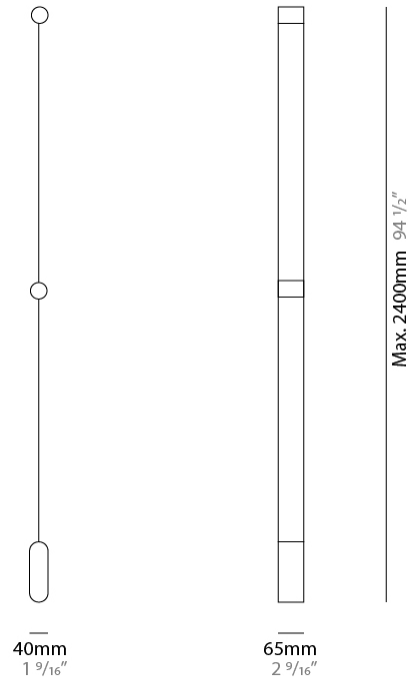

PROJECT	_____
TYPE	_____
SPECIFIER	_____
QUANTITY	_____
DATE	_____

1. To build a product code in our configurator select the specify button on the base model # product page
2. To build a manual product code on this datasheet choose from the options listed below in blue font and add the suffix to the base model #

GENERAL

Series: Formala _____
Brand: Cini & Nils _____
Division: Design _____
Mounting Type: Surface _____
Mounting Location: Wall _____
Subcategory: Wall Effect _____

PHYSICAL

Shape: Curves _____
Length (mm): 2400 _____
Length (in): 94 1/2 _____
Width (mm): 40 _____
Width (in): 1 9/16 _____
Extension (mm): 65 _____
Extension (in): 2 9/16 _____
Light Distribution: Indirect _____
Fixture Finish: [SSB / SSW](#) _____
Fixture Material: Steel / Technopolymers _____

ELECTRICAL

Lamp Type: LED _____
Total Output Wattage (W): 48 _____
Dimming: Phase Dimming (120Vac Only) _____
Driver Included: Yes _____
Driver Location: Integrated _____
Driver Type: Constant Voltage - 120Vac _____
Driver Class: Class 2 _____
Input Voltage (V): 120 _____
Output Voltage (V): 24 _____
Upon Request: Remote: 0-10Vdc dimming / Non-dimming 120/277Vac _____

LED

Number of LEDs: 2 strips _____
Color Temperature (°K): 2700 _____
Nominal Lumen (lm): 4400 _____
CRI: >80 CRI _____
Lamp Life (hrs): 50000 _____

OPTICAL

RATINGS AND CERTIFICATIONS

Certified By: Certified for North American Standards _____
IP rating: IP20 _____