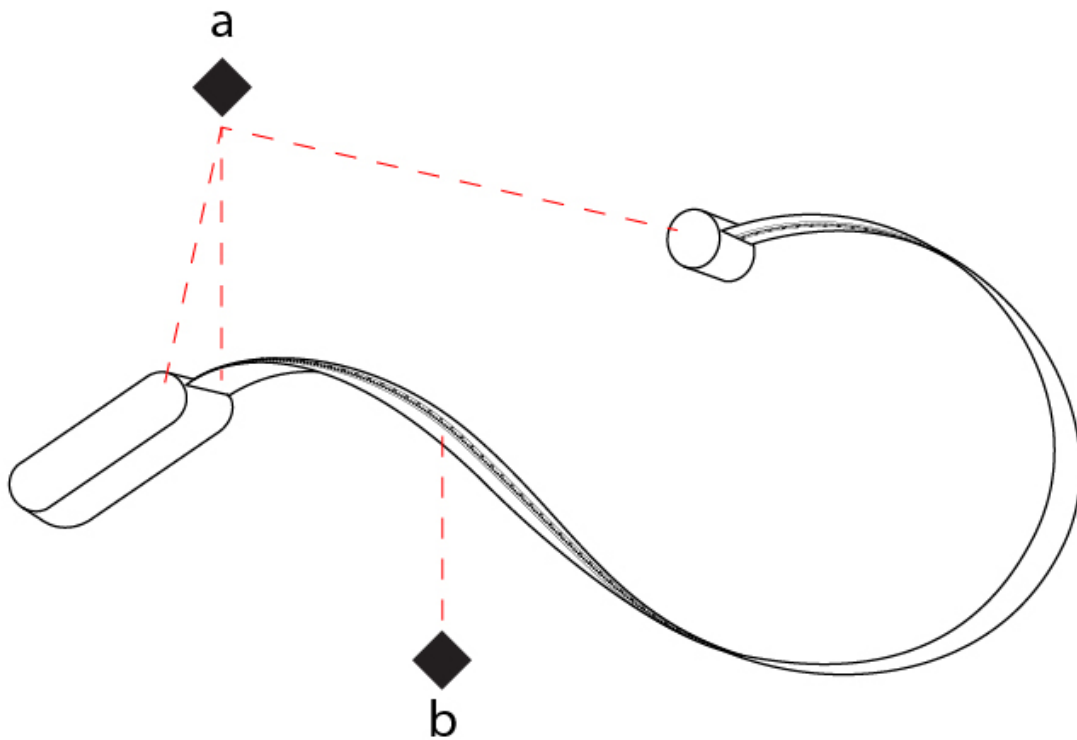

D32010-

PROJECT	_____
TYPE	_____
SPECIFIER	_____
QUANTITY	_____
DATE	_____

D