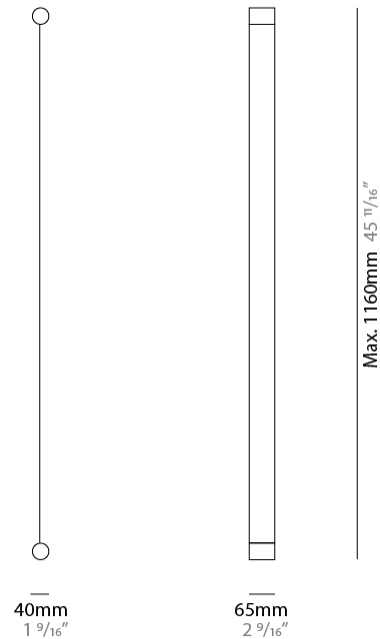

FORMALA SURFACE

D32012-

base number   Finish
Options

1. To build a product code in our configurator select the specify button on the base model # product page
2. To build a manual product code on this datasheet choose from the options listed below in blue font and add the suffix to the base model #

GENERAL

Series: Formala
Brand: Cini & Nils
Division: Design
Mounting Type: Surface
Mounting Location: Wall
Subcategory: Wall Effect

PHYSICAL

Shape: Curves
Length (mm): 1160
Length (in): 45 ¹¹/₁₆
Width (mm): 40
Width (in): 1 ⁹/₁₆
Extension (mm): 65
Extension (in): 2 ⁹/₁₆
Light Distribution: Indirect
Fixture Finish: SSB / SSW
Fixture Material: Steel / Technopolymers

ELECTRICAL

Lamp Type: LED
Total Output Wattage (W): 24
Dimming: Non-Dimming / Phase Dimming (120Vac only) / 0-10V Dimming
Driver Included: No
Driver Location: Remote
Driver Type: Constant Voltage - 120 / 277Vac
Driver Class: Class 2
Input Voltage (V): 120 - 277
Output Voltage (V): 24

LED

Number of LEDs: 1 Strip
Color Temperature (°K): 2700
Nominal Lumen (lm): 2200
CRI: >80 CRI
Lamp Life (hrs): 50000

OPTICAL

RATINGS AND CERTIFICATIONS

Certified By: Certified for North American Standards
IP rating: IP20

PROJECT	_____
TYPE	_____
SPECIFIER	_____
QUANTITY	_____
DATE	_____