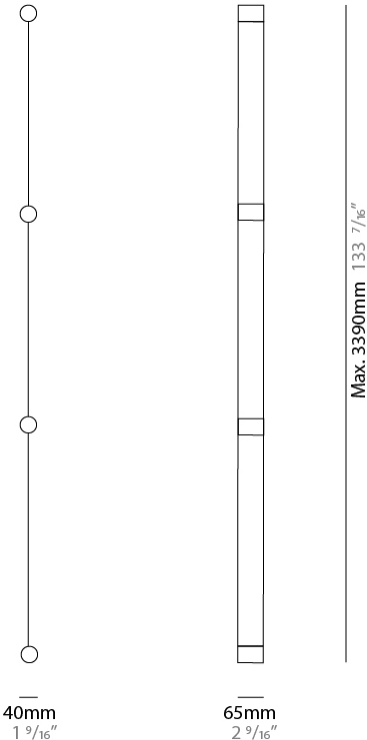

D32014-

base number   Finish
Options

PROJECT	_____
TYPE	_____
SPECIFIER	_____
QUANTITY	_____
DATE	_____

1. To build a product code in our configurator select the specify button on the base model # product page
2. To build a manual product code on this datasheet choose from the options listed below in blue font and add the suffix to the base model #

GENERAL

Series: Formala _____
Brand: Cini & Nils _____
Division: Design _____
Mounting Type: Surface _____
Mounting Location: Wall _____
Subcategory: Wall Effect _____

PHYSICAL

Shape: Curves _____
Length (mm): 3390 _____
Length (in): 133 7/16 _____
Width (mm): 40 _____
Width (in): 1 9/16 _____
Extension (mm): 65 _____
Extension (in): 2 9/16 _____
Light Distribution: Indirect _____
Fixture Finish: [SSB / SSW](#) _____
Fixture Material: Steel / Technopolymers _____

ELECTRICAL

Lamp Type: LED _____
Total Output Wattage (W): 72 _____
Dimming: Non-Dimming / Phase Dimming (120Vac only) / 0-10V Dimming _____
Driver Included: No _____
Driver Location: Remote _____
Driver Type: Constant Voltage - 120 / 277Vac _____
Driver Class: Class 2 _____
Input Voltage (V): 120 - 277 _____
Output Voltage (V): 24 _____

LED

Number of LEDs: 3 Strips _____
Color Temperature (°K): 2700 _____
Nominal Lumen (lm): 3 x 2200 _____
CRI: >80 CRI _____
Lamp Life (hrs): 50000 _____

OPTICAL

RATINGS AND CERTIFICATIONS

Certified By: Certified for North American Standards _____
IP rating: IP20 _____