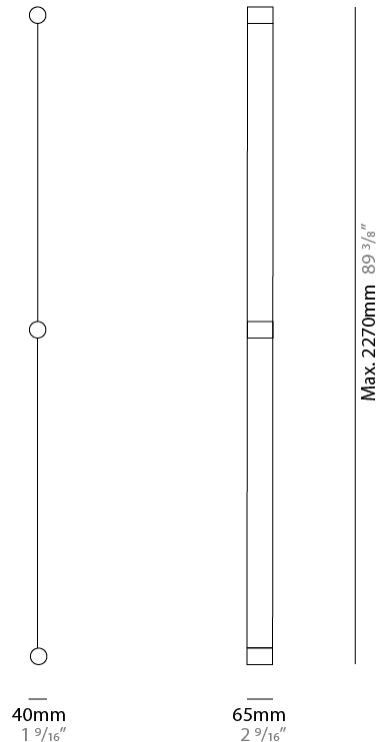

FORMALA SURFACE

D32013-

base number   Finish
Options

PROJECT	_____
TYPE	_____
SPECIFIER	_____
QUANTITY	_____
DATE	_____

1. To build a product code in our configurator select the specify button on the base model # product page
2. To build a manual product code on this datasheet choose from the options listed below in blue font and add the suffix to the base model #

GENERAL

Series: Formala
Brand: Cini & Nils
Division: Design
Mounting Type: Surface
Mounting Location: Wall
Subcategory: Wall Effect

PHYSICAL

Shape: Curves
Length (mm): 2270
Length (in): 89 ³/₈
Width (mm): 40
Width (in): 1 ⁹/₁₆
Extension (mm): 65
Extension (in): 2 ⁹/₁₆
Light Distribution: Indirect
Fixture Finish: SSB / SSW
Fixture Material: Steel / Technopolymers

ELECTRICAL

Lamp Type: LED
Total Output Wattage (W): 48
Dimming: Non-Dimming / Phase Dimming (120Vac only) / 0-10V Dimming
Driver Included: No
Driver Location: Remote
Driver Type: Constant Voltage - 120 / 277Vac
Driver Class: Class 2
Input Voltage (V): 120 - 277
Output Voltage (V): 24

LED

Number of LEDs: 2 Strips
Color Temperature (°K): 2700
Nominal Lumen (lm): 2x2200
CRI: >80 CRI
Lamp Life (hrs): 50000

OPTICAL

RATINGS AND CERTIFICATIONS

Certified By: Certified for North American Standards
IP rating: IP20