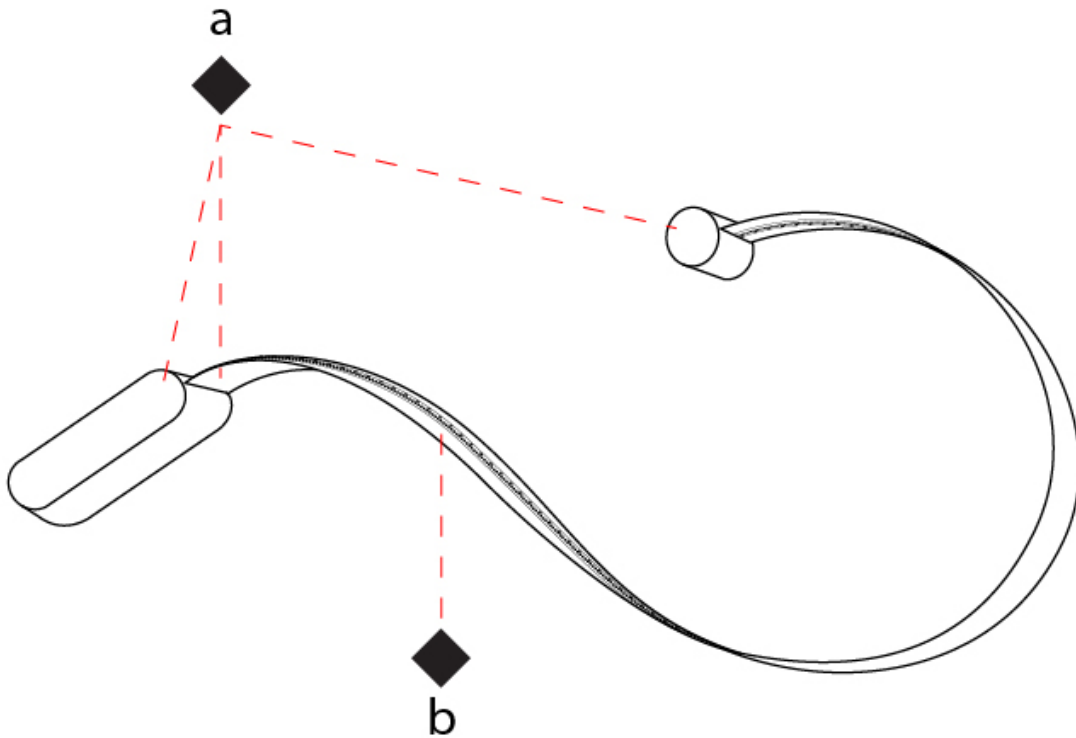

D32011-

PROJECT
TYPE
SPECIFIER
QUANTITY
DATE

D