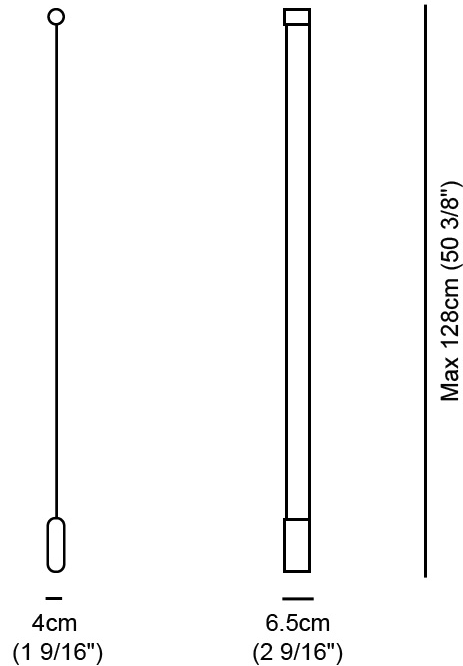

PROJECT	
TYPE	
SPECIFIER	
QUANTITY	
DATE	

FORMALA SURFACE

D32010-SSB : D32010-SSW

base number

1. To build a product code in our configurator select the specify button on the base model # product page
2. To build a manual product code on this datasheet choose from the options listed below in blue font and add the suffix to the base model #

GENERAL

Series: Formala
Partner: Cini & Nils
Division: Design
Installation: Surface
Product Type: Wall Surface
Mounting Location: Wall
Light Distribution: Indirect

PHYSICAL

Length (mm): 1280
Length (in): 50 ³/₈
Width (mm): 40
Width (in): 1 ⁵/₁₆
Extension (mm): 65
Extension (in): 2 ⁵/₁₆
Fixture Material: Steel / Technopolymers

ELECTRICAL

Lamp Type: LED
Total Output Wattage (W): 24
Dimming: Phase Dimming (120Vac Only)
Driver Included: Yes
Driver Location: Integrated
Driver Type: Constant Voltage - 120Vac
Driver Class: Class 2
Input Voltage (V): 120 - 277
Output Voltage (V): 24

LED

Number of LEDs: 1 Strip
Color Temperature (°K): 2700
Nominal Lumen (lm): 2200
CRI: >80 CRI
Lamp Life (hrs): 50000

OPTICAL

RATINGS AND CERTIFICATIONS

Certified By: Certified for North American Standards
IP rating: IP20