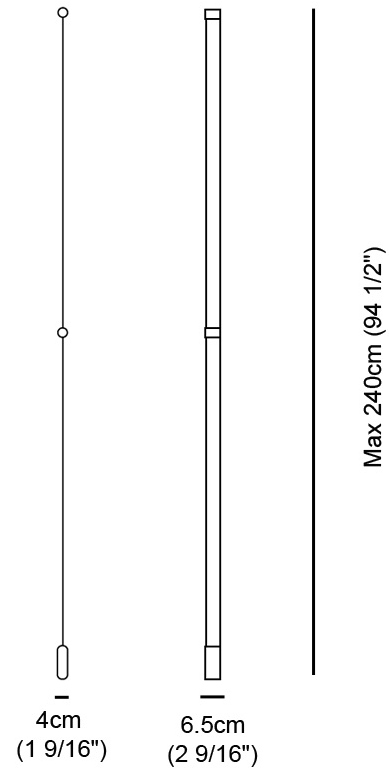

PROJECT	_____
TYPE	_____
SPECIFIER	_____
QUANTITY	_____
DATE	_____

FORMALA SURFACE

D32011-SSB : D32011-SSW

base number

1. To build a product code in our configurator select the specify button on the base model # product page
2. To build a manual product code on this datasheet choose from the options listed below in blue font and add the suffix to the base model #

GENERAL

Series: Formala _____
Partner: Cini & Nils _____
Division: Design _____
Installation: Surface _____
Product Type: Wall Surface _____
Mounting Location: Wall _____
Light Distribution: Indirect _____

PHYSICAL

Shape: Curves _____
Length (mm): 2400 _____
Length (in): 94 1/2 _____
Width (mm): 40 _____
Width (in): 1 9/16 _____
Extension (mm): 65 _____
Extension (in): 2 9/16 _____
Fixture Material: Steel / Technopolymers _____

ELECTRICAL

Lamp Type: LED _____
Total Output Wattage (W): 48 _____
Max. Wattage Per Lamp (W): 24 _____
Driver Included: No _____
Driver Type: Integral LED Driver _____

LED

Color Temperature (°K): 2700 _____
Nominal Lumen (lm): 2x2200 _____
CRI: >80 CRI _____

OPTICAL

RATINGS AND CERTIFICATIONS

Certified By: Certified for North American Standards _____
IP rating: IP20 _____