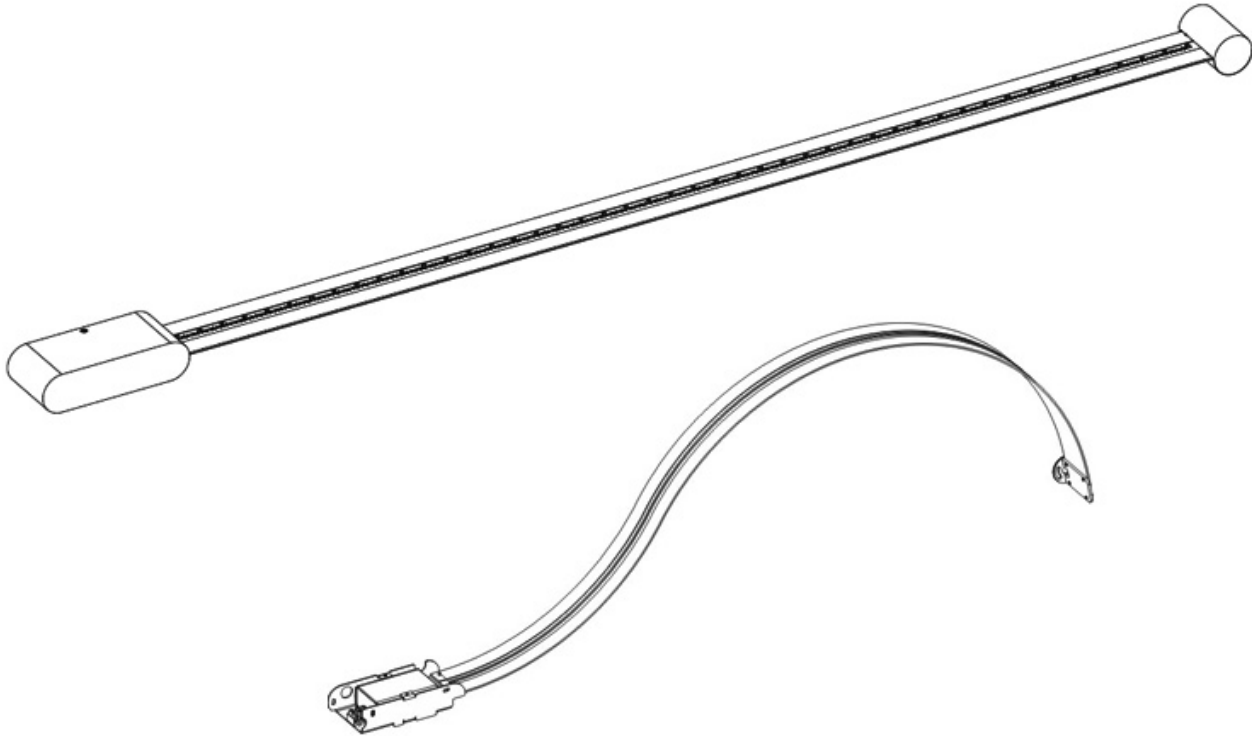

D32010-SSB : D32010-SSW

PROJECT	_____
TYPE	_____
SPECIFIER	_____
QUANTITY	_____
DATE	_____

D