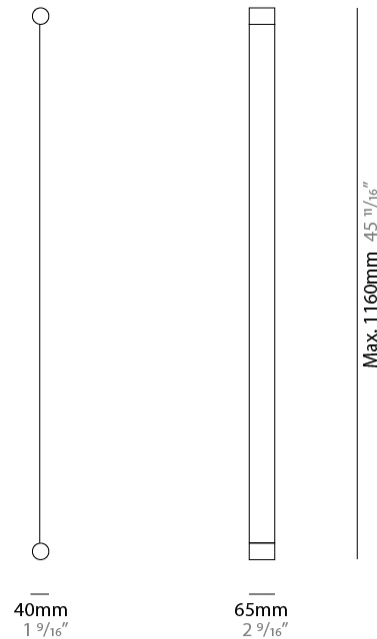

PROJECT
TYPE
SPECIFIER
QUANTITY
DATE

FORMALA SURFACE

D32012-

base number   Finish
Options

1. To build a product code in our configurator select the specify button on the base model # product page
2. To build a manual product code on this datasheet choose from the options listed below in blue font and add the suffix to the base model #

GENERAL

Series: Formala
Brand: Cini & Nils
Division: Design
Mounting Type: Surface
Mounting Location: Wall
Subcategory: Wall Effect

PHYSICAL

Shape: Curves
Length (mm): 1160
Length (in): 45 ¹¹/₁₆
Width (mm): 40
Width (in): 1 ⁹/₁₆
Extension (mm): 65
Extension (in): 2 ⁹/₁₆
Light Distribution: Indirect
Fixture Finish: SSB / SSW
Fixture Material: Steel / Technopolymers

ELECTRICAL

Lamp Type: LED
Total Output Wattage (W): 24
Dimming: Non-Dimming / Phase Dimming (120Vac only) / 0-10V Dimming
Driver Included: No
Driver Location: Remote
Driver Type: Constant Voltage - 120 / 277Vac
Driver Class: Class 2
Input Voltage (V): 120 - 277
Output Voltage (V): 24

LED

Number of LEDs: 1 Strip
Color Temperature (°K): 2700
Nominal Lumen (lm): 2200
CRI: >80 CRI
Lamp Life (hrs): 50000

OPTICAL

RATINGS AND CERTIFICATIONS

Certified By: Certified for North American Standards
IP rating: IP20