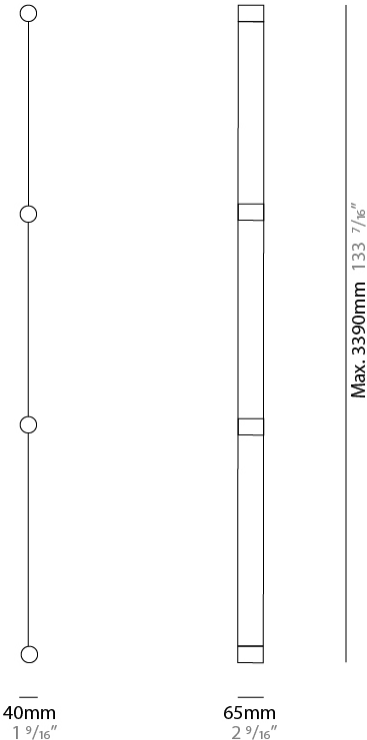

FORMALA SURFACE

D32014-

base number   Finish
Options

1. To build a product code in our configurator select the specify button on the base model # product page
2. To build a manual product code on this datasheet choose from the options listed below in blue font and add the suffix to the base model #

GENERAL

Series: Formala _____
Brand: Cini & Nils _____
Division: Design _____
Mounting Type: Surface _____
Mounting Location: Wall _____
Subcategory: Wall Effect _____

PHYSICAL

Shape: Curves _____
Length (mm): 3390 _____
Length (in): 133 7/16 _____
Width (mm): 40 _____
Width (in): 1 9/16 _____
Extension (mm): 65 _____
Extension (in): 2 9/16 _____
Light Distribution: Indirect _____
Fixture Finish: SSB / SSW _____
Fixture Material: Steel / Technopolymers _____

ELECTRICAL

Lamp Type: LED _____
Total Output Wattage (W): 72 _____
Dimming: Non-Dimming / Phase Dimming (120Vac only) / 0-10V Dimming _____
Driver Included: No _____
Driver Location: Remote _____
Driver Type: Constant Voltage - 120 / 277Vac _____
Driver Class: Class 2 _____
Input Voltage (V): 120 - 277 _____
Output Voltage (V): 24 _____

LED

Number of LEDs: 3 Strips _____
Color Temperature (°K): 2700 _____
Nominal Lumen (lm): 3 x 2200 _____
CRI: >80 CRI _____
Lamp Life (hrs): 50000 _____

OPTICAL

RATINGS AND CERTIFICATIONS

Certified By: Certified for North American Standards _____
IP rating: IP20 _____