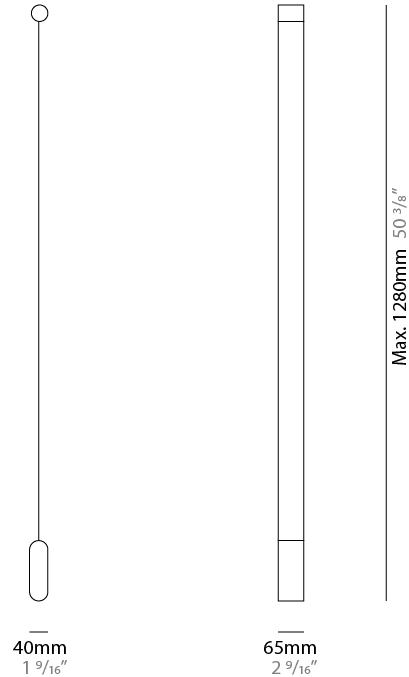

FORMALA SURFACE

D32010-

base number   Finish
Options

1. To build a product code in our configurator select the specify button on the base model # product page
2. To build a manual product code on this datasheet choose from the options listed below in blue font and add the suffix to the base model #

GENERAL

Series: Formala _____
Brand: Cini & Nils _____
Division: Design _____
Mounting Type: Surface _____
Mounting Location: Wall _____
Subcategory: Wall Effect _____

PHYSICAL

Shape: Curves _____
Length (mm): 1280 _____
Length (in): 50 ³/₈ _____
Width (mm): 40 _____
Width (in): 1 ⁹/₁₆ _____
Extension (mm): 65 _____
Extension (in): 2 ⁹/₁₆ _____
Light Distribution: Indirect _____
Fixture Finish: SSB / SSW _____
Fixture Material: Steel / Technopolymers _____

ELECTRICAL

Lamp Type: LED _____
Total Output Wattage (W): 24 _____
Dimming: Phase Dimming (120Vac Only) _____
Driver Included: Yes _____
Driver Location: Integrated _____
Driver Type: Constant Voltage - 120Vac _____
Driver Class: Class 2 _____
Input Voltage (V): 120 - 277 _____
Output Voltage (V): 24 _____
Upon Request: Remote: 0-10Vdc dimming / Non-dimming 120/277Vac _____

LED

Number of LEDs: 1 Strip _____
Color Temperature (°K): 2700 _____
Nominal Lumen (lm): 2200 _____
CRI: >80 CRI _____
Lamp Life (hrs): 50000 _____

OPTICAL

RATINGS AND CERTIFICATIONS

Certified By: Certified for North American Standards _____
IP rating: IP20 _____