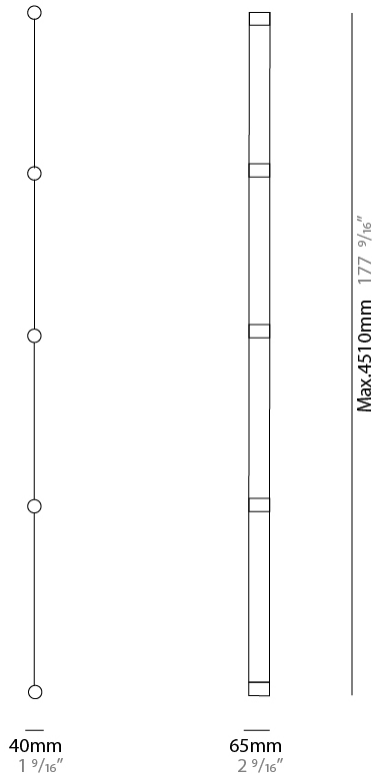

D32015-

base number   Finish
Options

PROJECT	_____
TYPE	_____
SPECIFIER	_____
QUANTITY	_____
DATE	_____

1. To build a product code in our configurator select the specify button on the base model # product page
2. To build a manual product code on this datasheet choose from the options listed below in blue font and add the suffix to the base model #

GENERAL

Series: Formala _____
Brand: Cini & Nils _____
Division: Design _____
Mounting Type: Surface _____
Mounting Location: Wall _____
Subcategory: Wall Effect _____

PHYSICAL

Shape: Curves _____
Length (mm): 4510 _____
Length (in): 177 ⁹/₁₆ _____
Width (mm): 40 _____
Width (in): 1 ⁹/₁₆ _____
Extension (mm): 65 _____
Extension (in): 2 ⁹/₁₆ _____
Light Distribution: Indirect _____
Fixture Finish: [SSB / SSW](#) _____
Fixture Material: Steel / Technopolymers _____

ELECTRICAL

Lamp Type: LED _____
Total Output Wattage (W): 96 _____
Dimming: Non-Dimming / Phase Dimming (120Vac only) / 0-10V Dimming _____
Driver Included: No _____
Driver Location: Remote _____
Driver Type: Constant Voltage - 120 / 277Vac _____
Driver Class: Class 2 _____
Input Voltage (V): 120 - 277 _____
Output Voltage (V): 24 _____

LED

Number of LEDs: 4 Strips _____
Color Temperature (°K): 2700 _____
Nominal Lumen (lm): 4x2200 _____
CRI: >80 CRI _____
Lamp Life (hrs): 50000 _____

OPTICAL

RATINGS AND CERTIFICATIONS

Certified By: Certified for North American Standards _____
IP rating: IP20 _____