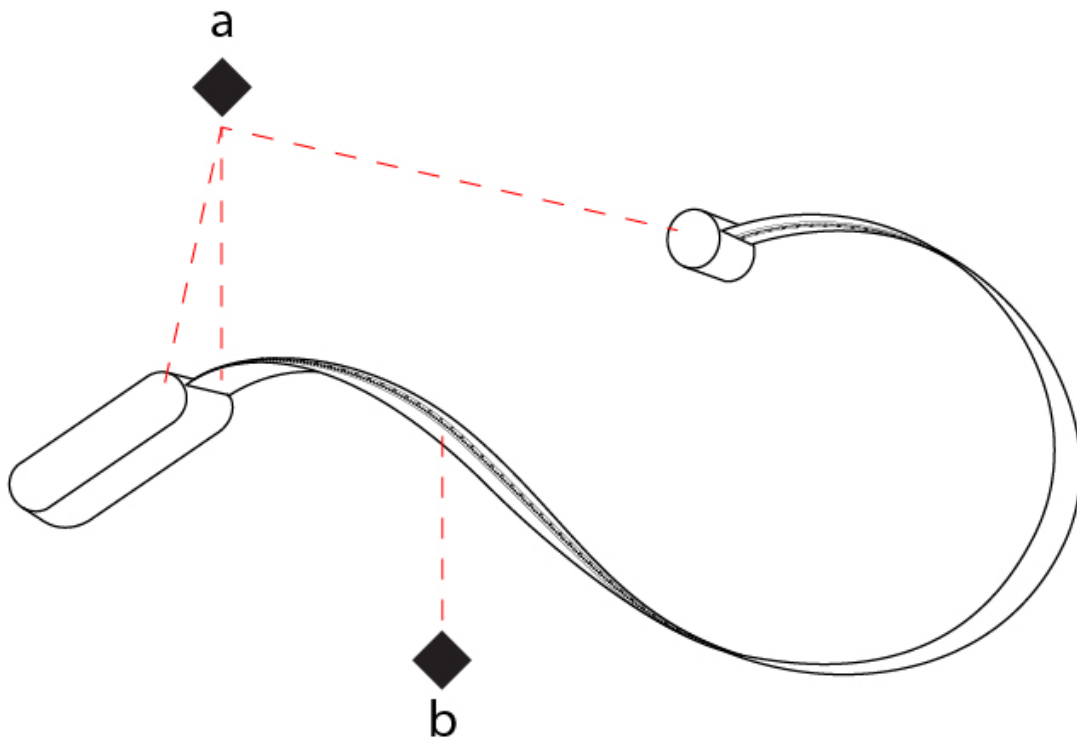

D32011-

PROJECT

TYPE

SPECIFIER

QUANTITY

DATE

D