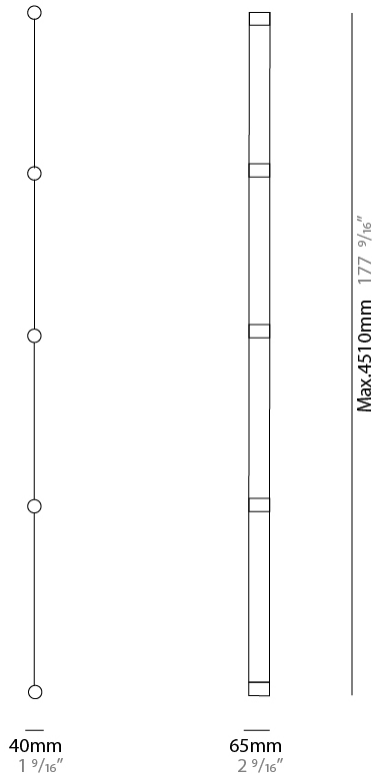

FORMALA SURFACE

D32015-

base number   Finish
Options

1. To build a product code in our configurator select the specify button on the base model # product page
2. To build a manual product code on this datasheet choose from the options listed below in blue font and add the suffix to the base model #

GENERAL

Series: Formala _____
Brand: Cini & Nils _____
Division: Design _____
Mounting Type: Surface _____
Mounting Location: Wall _____
Subcategory: Wall Effect _____

PHYSICAL

Shape: Curves _____
Length (mm): 4510 _____
Length (in): 177 ⁹/₁₆ _____
Width (mm): 40 _____
Width (in): 1 ⁹/₁₆ _____
Extension (mm): 65 _____
Extension (in): 2 ⁹/₁₆ _____
Light Distribution: Indirect _____
Fixture Finish: [SSB / SSW](#) _____
Fixture Material: Steel / Technopolymers _____

ELECTRICAL

Lamp Type: LED _____
Total Output Wattage (W): 96 _____
Dimming: Non-Dimming / Phase Dimming (120Vac only) / 0-10V Dimming _____
Driver Included: No _____
Driver Location: Remote _____
Driver Type: Constant Voltage - 120 / 277Vac _____
Driver Class: Class 2 _____
Input Voltage (V): 120 - 277 _____
Output Voltage (V): 24 _____

LED

Number of LEDs: 4 Strips _____
Color Temperature (°K): 2700 _____
Nominal Lumen (lm): 4x2200 _____
CRI: >80 CRI _____
Lamp Life (hrs): 50000 _____

OPTICAL

RATINGS AND CERTIFICATIONS

Certified By: Certified for North American Standards _____
IP rating: IP20 _____