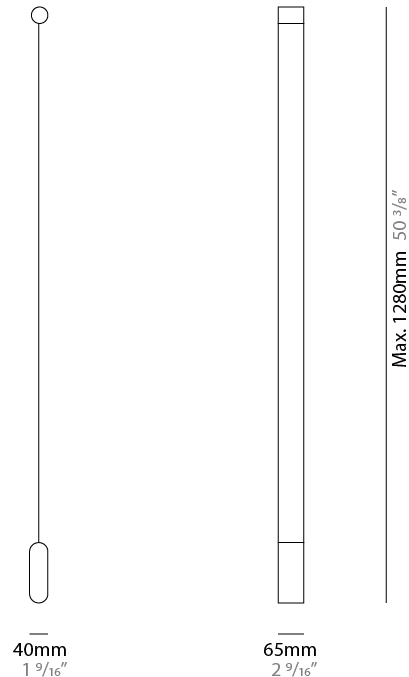

PROJECT	_____
TYPE	_____
SPECIFIER	_____
QUANTITY	_____
DATE	_____

1. To build a product code in our configurator select the specify button on the base model # product page
2. To build a manual product code on this datasheet choose from the options listed below in blue font and add the suffix to the base model #

GENERAL

Series: Formala _____
Brand: Cini & Nils _____
Division: Design _____
Mounting Type: Surface _____
Mounting Location: Wall _____
Subcategory: Wall Effect _____

PHYSICAL

Shape: Curves _____
Length (mm): 1280 _____
Length (in): 50 ³/₈ _____
Width (mm): 40 _____
Width (in): 1 ⁹/₁₆ _____
Extension (mm): 65 _____
Extension (in): 2 ⁹/₁₆ _____
Light Distribution: Indirect _____
Fixture Finish: [SSB / SSW](#) _____
Fixture Material: Steel / Technopolymers _____

ELECTRICAL

Lamp Type: LED _____
Total Output Wattage (W): 24 _____
Dimming: Phase Dimming (120Vac Only) _____
Driver Included: Yes _____
Driver Location: Integrated _____
Driver Type: Constant Voltage - 120Vac _____
Driver Class: Class 2 _____
Input Voltage (V): 120 - 277 _____
Output Voltage (V): 24 _____
Upon Request: Remote: 0-10Vdc dimming / Non-dimming 120/277Vac _____

LED

Number of LEDs: 1 Strip _____
Color Temperature (°K): 2700 _____
Nominal Lumen (lm): 2200 _____
CRI: >80 CRI _____
Lamp Life (hrs): 50000 _____

OPTICAL

RATINGS AND CERTIFICATIONS

Certified By: Certified for North American Standards _____
IP rating: IP20 _____