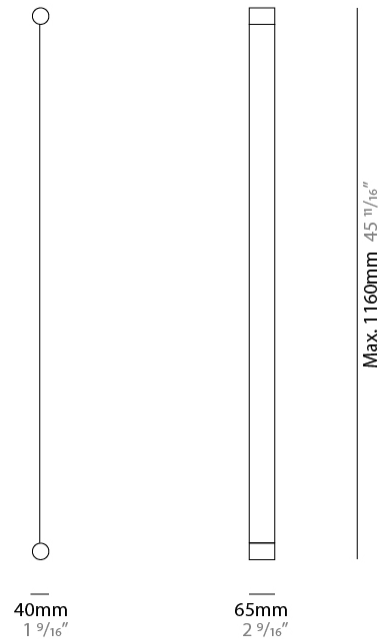

PROJECT	_____
TYPE	_____
SPECIFIER	_____
QUANTITY	_____
DATE	_____

FORMALA SURFACE

D32012-

base number   Finish
Options

1. To build a product code in our configurator select the specify button on the base model # product page
2. To build a manual product code on this datasheet choose from the options listed below in blue font and add the suffix to the base model #

GENERAL

Series: Formala _____
Brand: Cini & Nils _____
Division: Design _____
Mounting Type: Surface _____
Mounting Location: Wall _____
Subcategory: Wall Effect _____

PHYSICAL

Shape: Curves _____
Length (mm): 1160 _____
Length (in): 45 ¹¹/₁₆ _____
Width (mm): 40 _____
Width (in): 1 ⁹/₁₆ _____
Extension (mm): 65 _____
Extension (in): 2 ⁹/₁₆ _____
Light Distribution: Indirect _____
Fixture Finish: [SSB / SSW](#) _____
Fixture Material: Steel / Technopolymers _____

ELECTRICAL

Lamp Type: LED _____
Total Output Wattage (W): 24 _____
Dimming: Non-Dimming / Phase Dimming (120Vac only) / 0-10V Dimming _____
Driver Included: No _____
Driver Location: Remote _____
Driver Type: Constant Voltage - 120 / 277Vac _____
Driver Class: Class 2 _____
Input Voltage (V): 120 - 277 _____
Output Voltage (V): 24 _____

LED

Number of LEDs: 1 Strip _____
Color Temperature (°K): 2700 _____
Nominal Lumen (lm): 2200 _____
CRI: >80 CRI _____
Lamp Life (hrs): 50000 _____

OPTICAL

RATINGS AND CERTIFICATIONS

Certified By: Certified for North American Standards _____
IP rating: IP20 _____