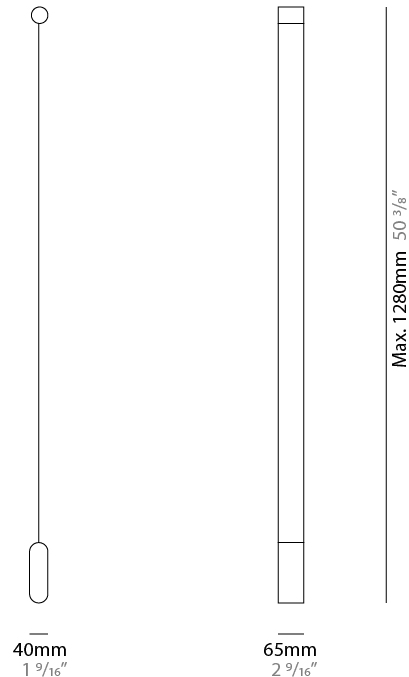

FORMALA SURFACE

D32010-

base number   Finish
Options

1. To build a product code in our configurator select the specify button on the base model # product page
2. To build a manual product code on this datasheet choose from the options listed below in blue font and add the suffix to the base model #

GENERAL

Series: Formala _____
Brand: Cini & Nils _____
Division: Design _____
Mounting Type: Surface _____
Mounting Location: Wall _____
Subcategory: Wall Effect _____

PHYSICAL

Shape: Curves _____
Length (mm): 1280 _____
Length (in): 50 ³/₈ _____
Width (mm): 40 _____
Width (in): 1 ⁹/₁₆ _____
Extension (mm): 65 _____
Extension (in): 2 ⁹/₁₆ _____
Light Distribution: Indirect _____
Fixture Finish: [SSB / SSW](#) _____
Fixture Material: Steel / Technopolymers _____

ELECTRICAL

Lamp Type: LED _____
Total Output Wattage (W): 24 _____
Dimming: Phase Dimming (120Vac Only) _____
Driver Included: Yes _____
Driver Location: Integrated _____
Driver Type: Constant Voltage - 120Vac _____
Driver Class: Class 2 _____
Input Voltage (V): 120 - 277 _____
Output Voltage (V): 24 _____
Upon Request: Remote: 0-10Vdc dimming / Non-dimming 120/277Vac _____

LED

Number of LEDs: 1 Strip _____
Color Temperature (°K): 2700 _____
Nominal Lumen (lm): 2200 _____
CRI: >80 CRI _____
Lamp Life (hrs): 50000 _____

OPTICAL

RATINGS AND CERTIFICATIONS

Certified By: Certified for North American Standards _____
IP rating: IP20 _____