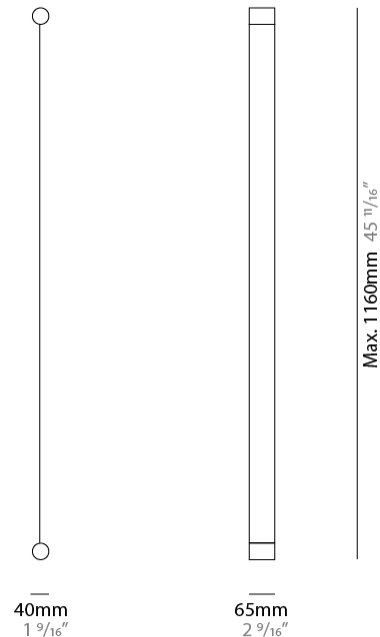

FORMALA SURFACE

D32012-

base number   Finish
Options

1. To build a product code in our configurator select the specify button on the base model # product page
2. To build a manual product code on this datasheet choose from the options listed below in blue font and add the suffix to the base model #

GENERAL

Series: Formala
Brand: Cini & Nils
Division: Design
Mounting Type: Surface
Mounting Location: Wall
Subcategory: Wall Effect

PHYSICAL

Shape: Curves
Length (mm): 1160
Length (in): 45 ¹¹/₁₆
Width (mm): 40
Width (in): 1 ⁹/₁₆
Extension (mm): 65
Extension (in): 2 ⁹/₁₆
Light Distribution: Indirect
Fixture Finish: SSB / SSW
Fixture Material: Steel / Technopolymers

ELECTRICAL

Lamp Type: LED
Total Output Wattage (W): 24
Dimming: Non-Dimming / Phase Dimming (120Vac only) / 0-10V Dimming
Driver Included: No
Driver Location: Remote
Driver Type: Constant Voltage - 120 / 277Vac
Driver Class: Class 2
Input Voltage (V): 120 - 277
Output Voltage (V): 24

LED

Number of LEDs: 1 Strip
Color Temperature (°K): 2700
Nominal Lumen (lm): 2200
CRI: >80 CRI
Lamp Life (hrs): 50000

OPTICAL

RATINGS AND CERTIFICATIONS

Certified By: Certified for North American Standards
IP rating: IP20

PROJECT	_____
TYPE	_____
SPECIFIER	_____
QUANTITY	_____
DATE	_____