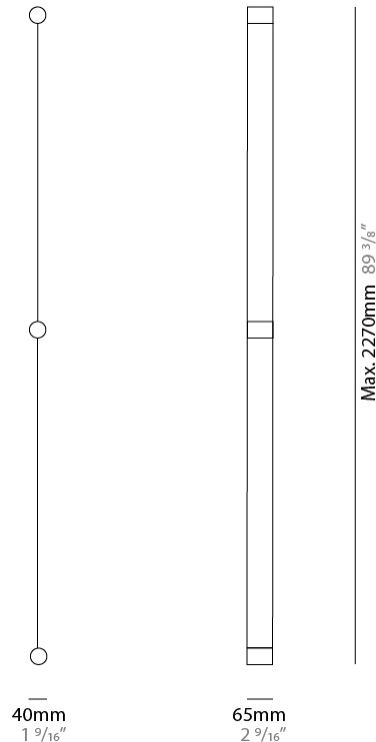

D32013-

base number   Finish
Options

PROJECT	_____
TYPE	_____
SPECIFIER	_____
QUANTITY	_____
DATE	_____

1. To build a product code in our configurator select the specify button on the base model # product page
2. To build a manual product code on this datasheet choose from the options listed below in blue font and add the suffix to the base model #

GENERAL

Series: Formala _____
Brand: Cini & Nils _____
Division: Design _____
Mounting Type: Surface _____
Mounting Location: Wall _____
Subcategory: Wall Effect _____

PHYSICAL

Shape: Curves _____
Length (mm): 2270 _____
Length (in): 89 ³/₈ _____
Width (mm): 40 _____
Width (in): 1 ⁹/₁₆ _____
Extension (mm): 65 _____
Extension (in): 2 ⁹/₁₆ _____
Light Distribution: Indirect _____
Fixture Finish: [SSB / SSW](#) _____
Fixture Material: Steel / Technopolymers _____

ELECTRICAL

Lamp Type: LED _____
Total Output Wattage (W): 48 _____
Dimming: Non-Dimming / Phase Dimming (120Vac only) / 0-10V Dimming _____
Driver Included: No _____
Driver Location: Remote _____
Driver Type: Constant Voltage - 120 / 277Vac _____
Driver Class: Class 2 _____
Input Voltage (V): 120 - 277 _____
Output Voltage (V): 24 _____

LED

Number of LEDs: 2 Strips _____
Color Temperature (°K): 2700 _____
Nominal Lumen (lm): 2x2200 _____
CRI: >80 CRI _____
Lamp Life (hrs): 50000 _____

OPTICAL

RATINGS AND CERTIFICATIONS

Certified By: Certified for North American Standards _____
IP rating: IP20 _____