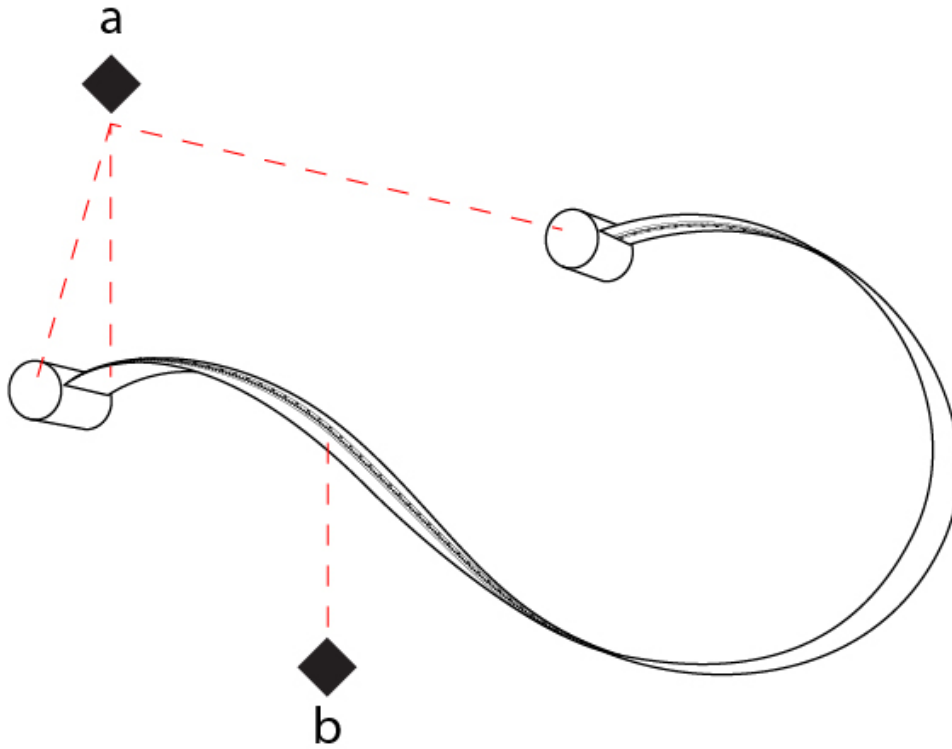

D32014-

PROJECT
TYPE
SPECIFIER
QUANTITY
DATE

D