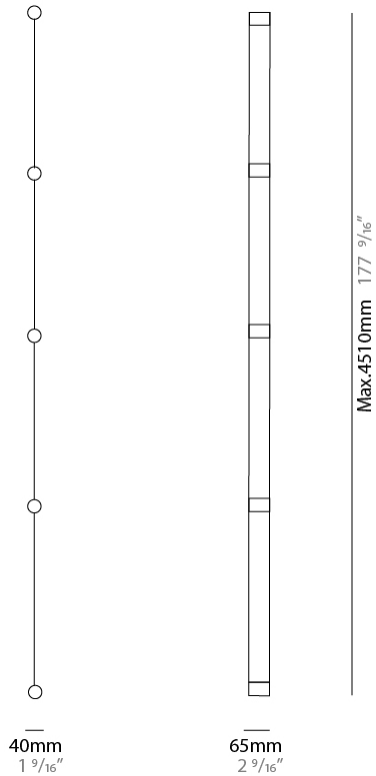

D32015-

base number   Finish
Options

PROJECT	_____
TYPE	_____
SPECIFIER	_____
QUANTITY	_____
DATE	_____

1. To build a product code in our configurator select the specify button on the base model # product page
2. To build a manual product code on this datasheet choose from the options listed below in blue font and add the suffix to the base model #

GENERAL

Series: Formala _____
Brand: Cini & Nils _____
Division: Design _____
Mounting Type: Surface _____
Mounting Location: Wall _____
Subcategory: Wall Effect _____

PHYSICAL

Shape: Curves _____
Length (mm): 4510 _____
Length (in): 177 ⁹/₁₆ _____
Width (mm): 40 _____
Width (in): 1 ⁹/₁₆ _____
Extension (mm): 65 _____
Extension (in): 2 ⁹/₁₆ _____
Light Distribution: Indirect _____
Fixture Finish: [SSB / SSW](#) _____
Fixture Material: Steel / Technopolymers _____

ELECTRICAL

Lamp Type: LED _____
Total Output Wattage (W): 96 _____
Dimming: Non-Dimming / Phase Dimming (120Vac only) / 0-10V Dimming _____
Driver Included: No _____
Driver Location: Remote _____
Driver Type: Constant Voltage - 120 / 277Vac _____
Driver Class: Class 2 _____
Input Voltage (V): 120 - 277 _____
Output Voltage (V): 24 _____

LED

Number of LEDs: 4 Strips _____
Color Temperature (°K): 2700 _____
Nominal Lumen (lm): 4x2200 _____
CRI: >80 CRI _____
Lamp Life (hrs): 50000 _____

OPTICAL

RATINGS AND CERTIFICATIONS

Certified By: Certified for North American Standards _____
IP rating: IP20 _____