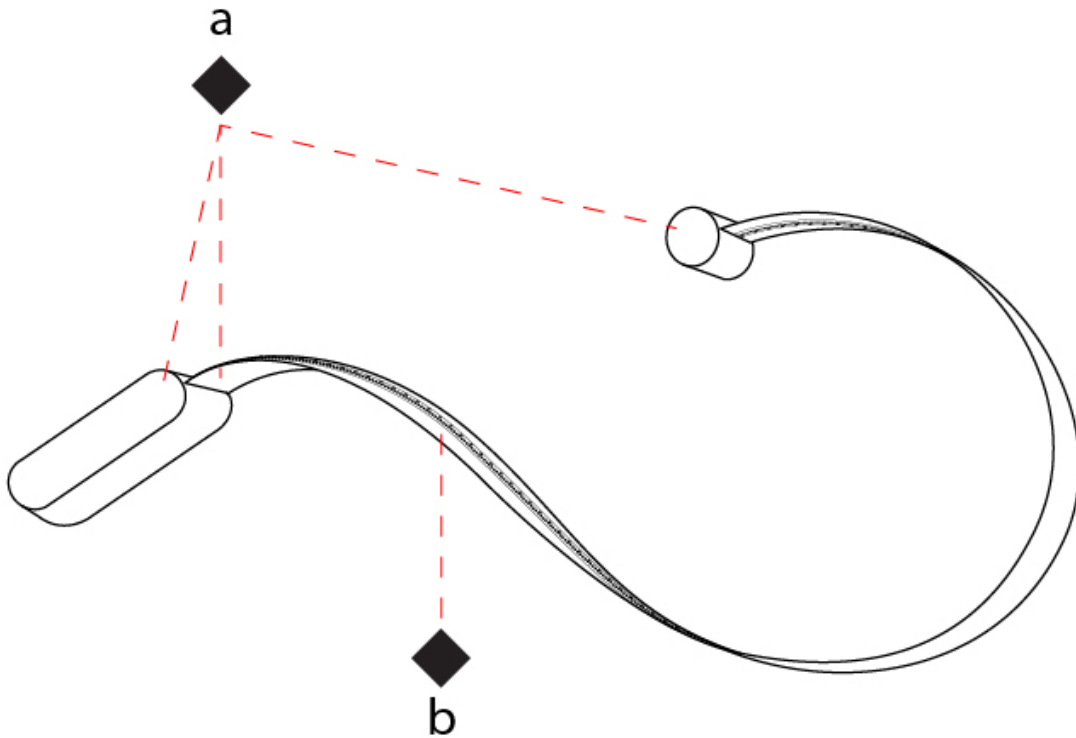

D32011-

PROJECT

TYPE

SPECIFIER

QUANTITY

DATE

D