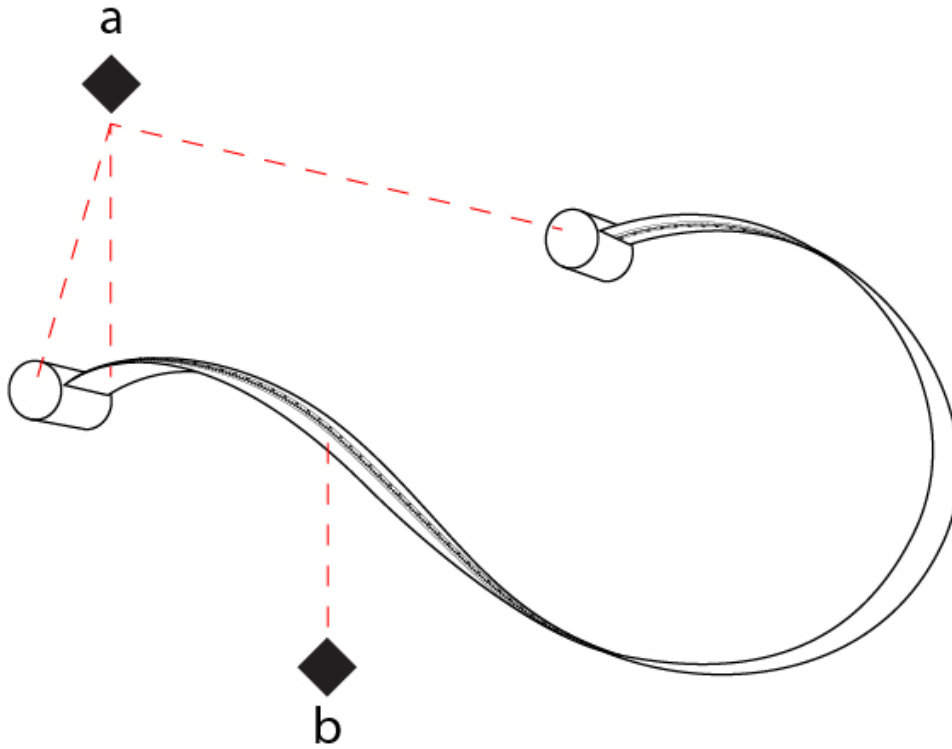

D32013-

PROJECT	_____
TYPE	_____
SPECIFIER	_____
QUANTITY	_____
DATE	_____

D