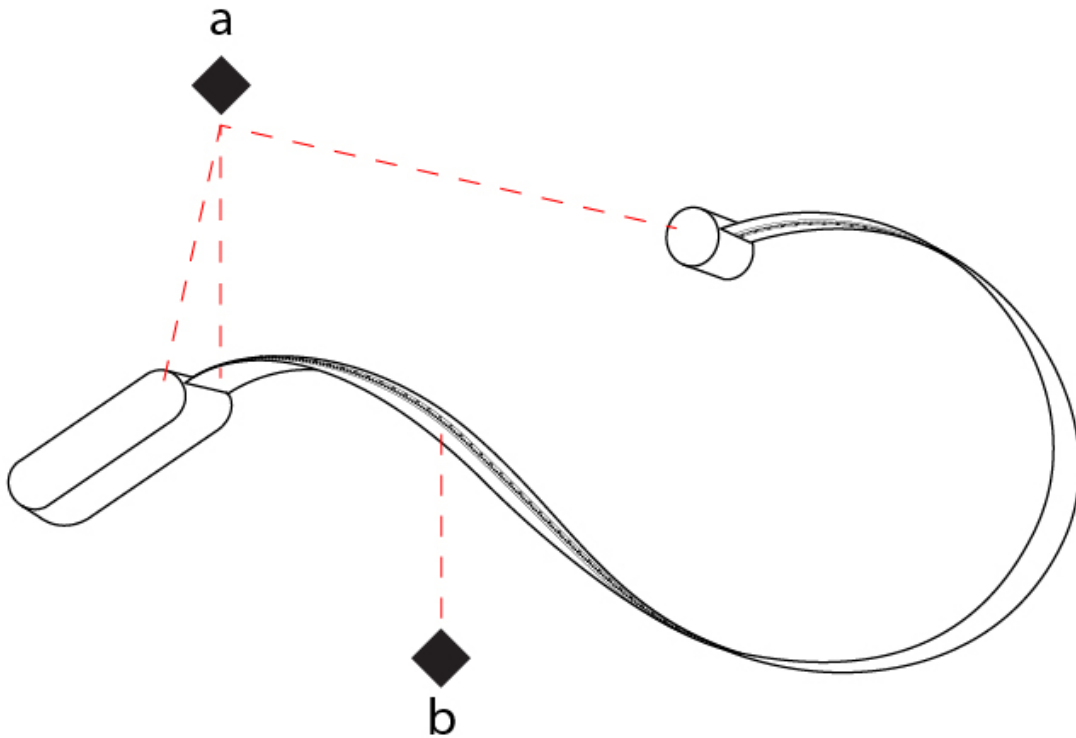

D32010-

PROJECT	_____
TYPE	_____
SPECIFIER	_____
QUANTITY	_____
DATE	_____

D