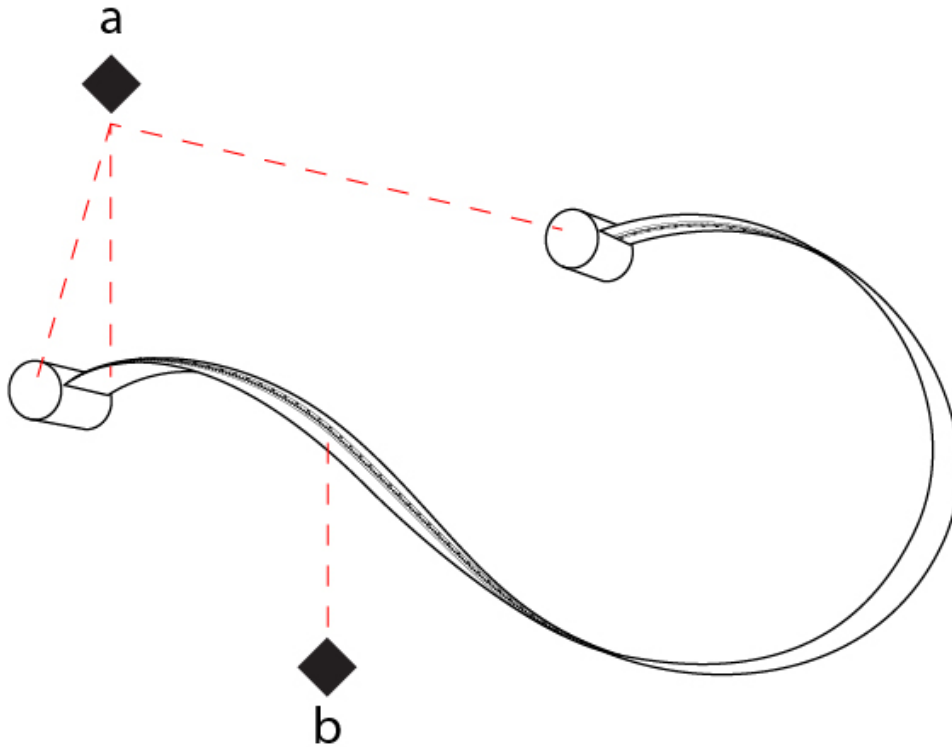

D32015-

PROJECT
TYPE
SPECIFIER
QUANTITY
DATE

D