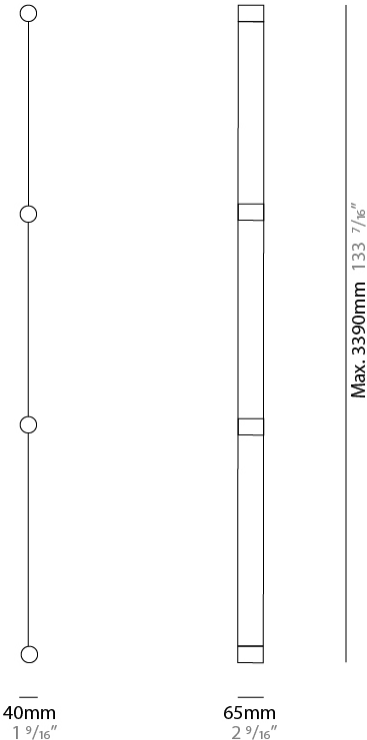

FORMALA SURFACE

D32014-

base number Finish
Options

PROJECT
TYPE
SPECIFIER
QUANTITY
DATE

1. To build a product code in our configurator select the specify button on the base model # product page
2. To build a manual product code on this datasheet choose from the options listed below in blue font and add the suffix to the base model #

GENERAL

Series: Formala
Brand: Cini & Nils
Division: Design
Mounting Type: Surface
Mounting Location: Wall
Subcategory: Wall Effect

PHYSICAL

Shape: Curves
Length (mm): 3390
Length (in): 133 7/16
Width (mm): 40
Width (in): 1 9/16
Extension (mm): 65
Extension (in): 2 9/16
Light Distribution: Indirect
Fixture Finish: SSB / SSW
Fixture Material: Steel / Technopolymers

ELECTRICAL

Lamp Type: LED
Total Output Wattage (W): 72
Dimming: Non-Dimming / Phase Dimming (120Vac only) / 0-10V Dimming
Driver Included: No
Driver Location: Remote
Driver Type: Constant Voltage - 120 / 277Vac
Driver Class: Class 2
Input Voltage (V): 120 - 277
Output Voltage (V): 24

LED

Number of LEDs: 3 Strips
Color Temperature (°K): 2700
Nominal Lumen (lm): 3 x 2200
CRI: >80 CRI
Lamp Life (hrs): 50000

OPTICAL

RATINGS AND CERTIFICATIONS

Certified By: Certified for North American Standards
IP rating: IP20