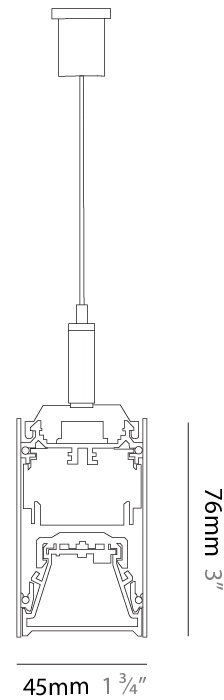

PROJECT
TYPE
SPECIFIER
QUANTITY
DATE

FORTIES SUSPENSION

A3FORTIES-SUS-SYS

base number

1. To build a product code in our configurator select the specify button on the base model # product page
2. To build a manual product code on this datasheet choose from the options listed below in blue font and add the suffix to the base model #

GENERAL

Series: Forties
Partner: Prolicht
Division: Architectural
Installation: Suspension
Product Type: Modular Systems
Mounting Location: Ceiling

PHYSICAL

ELECTRICAL

LED

OPTICAL

RATINGS AND CERTIFICATIONS

Certified By: CSA Certified to UL and CSA Standards
IP rating: IP20