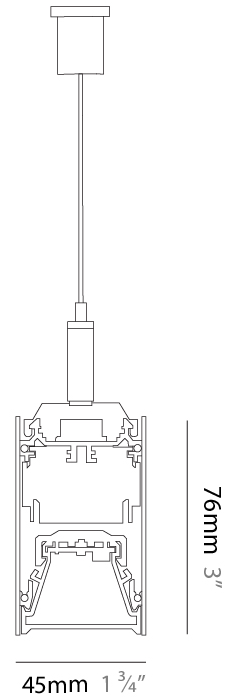

FORTIES SUSPENSION

A3FORTIES-SUS-SYS

base number

1. To build a product code in our configurator select the specify button on the base model # product page
2. To build a manual product code on this datasheet choose from the options listed below in blue font and add the suffix to the base model #

GENERAL

Series: Forties
Partner: Prolicht
Division: Architectural
Installation: Suspension
Product Type: Modular Systems
Mounting Location: Ceiling

PHYSICAL

ELECTRICAL

LED

OPTICAL

RATINGS AND CERTIFICATIONS

Certified By: CSA Certified to UL and CSA Standards
IP rating: IP20

PROJECT
TYPE
SPECIFIER
QUANTITY
DATE