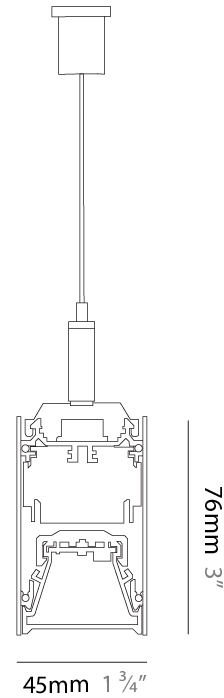

PROJECT
TYPE
SPECIFIER
QUANTITY
DATE

FORTIES SUSPENSION

A3FORTIES-SUS-SYS

base number

1. To build a product code in our configurator select the specify button on the base model # product page
2. To build a manual product code on this datasheet choose from the options listed below in blue font and add the suffix to the base model #

GENERAL

Series: Forties
Partner: Prolicht
Division: Architectural
Installation: Suspension
Product Type: Modular Systems
Mounting Location: Ceiling

PHYSICAL

ELECTRICAL

LED

OPTICAL

RATINGS AND CERTIFICATIONS

Certified By: CSA Certified to UL and CSA Standards
IP rating: IP20