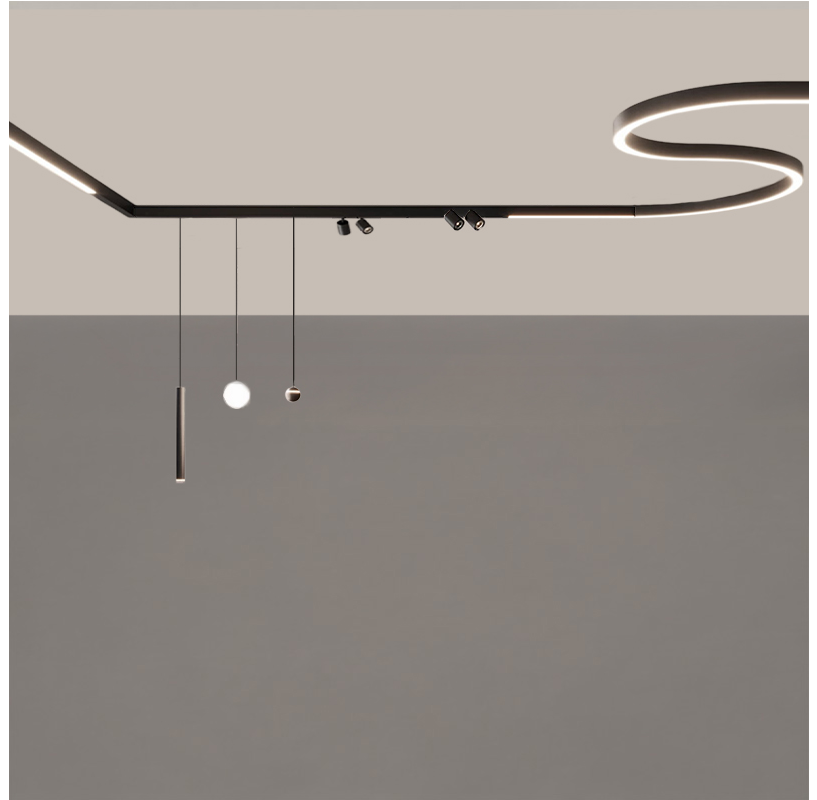

PROJECT
TYPE
SPECIFIER
QUANTITY
DATE

FORTIES SURFACE

A3FORTIES-SUR-SYS

base number

1. To build a product code in our configurator select the specify button on the base model # product page
2. To build a manual product code on this datasheet choose from the options listed below in blue font and add the suffix to the base model #

GENERAL

Series: Forties
Partner: Prolicht
Division: Architectural
Installation: Surface
Product Type: Modular Systems
Mounting Location: Ceiling

PHYSICAL

ELECTRICAL

LED

OPTICAL

RATINGS AND CERTIFICATIONS

Certified By: CSA Certified to UL and CSA Standards
IP rating: IP20