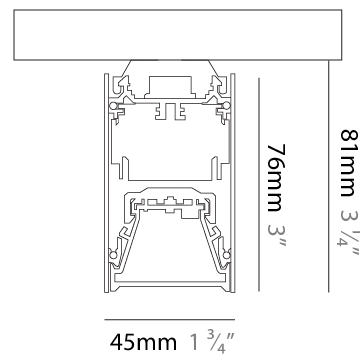

PROJECT
TYPE
SPECIFIER
QUANTITY
DATE

FORTIES SURFACE

A3FORTIES-SUR-SYS

base number

1. To build a product code in our configurator select the specify button on the base model # product page
2. To build a manual product code on this datasheet choose from the options listed below in blue font and add the suffix to the base model #

GENERAL

Series: Forties
Partner: Prolicht
Division: Architectural
Installation: Surface
Product Type: Modular Systems
Mounting Location: Ceiling

PHYSICAL

ELECTRICAL

LED

OPTICAL

RATINGS AND CERTIFICATIONS

Certified By: CSA Certified to UL and CSA Standards
IP rating: IP20