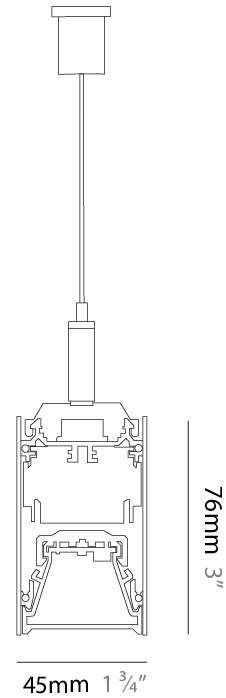

FORTIES SUSPENSION

A3FORTIES-SUS-SYS

base number

1. To build a product code in our configurator select the specify button on the base model # product page
2. To build a manual product code on this datasheet choose from the options listed below in blue font and add the suffix to the base model #

GENERAL

Series: Forties
Partner: Prolicht
Division: Architectural
Installation: Suspension
Product Type: Modular Systems
Mounting Location: Ceiling

PHYSICAL

ELECTRICAL

LED

OPTICAL

RATINGS AND CERTIFICATIONS

Certified By: CSA Certified to UL and CSA Standards
IP rating: IP20

PROJECT
TYPE
SPECIFIER
QUANTITY
DATE