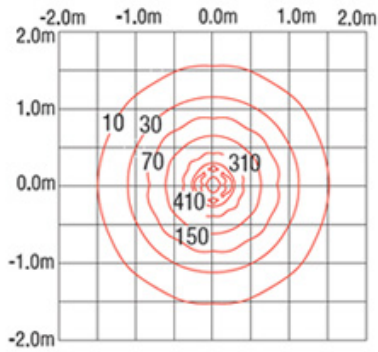

GENERAL

Series: Frisbee
 Partner: Side
 Division: Exterior
 Installation: Post
 Product Type: Bollard
 Mounting Location: Above Ground
 Light Distribution: Direct

PHYSICAL

Shape: Disc
 Diameter (mm): 243
 Diameter (in): 9 9/16
 Height (mm): 67
 Height (in): 2 5/8
 Weight (kg): 2
 Weight (lbs): 4.41
 Fixture Finish: WHI / BLK / GRY / BRN
 Fixture Material: Aluminum Die Cast

LED

Color Temperature (°K): 3000 / 4000
 Max. Delivered Lumen (lm): 850
 Nominal Lumen (lm): 1400
 CRI: >80 CRI
 Efficiency (%): 0.607
 Lamp Life (hrs): 50000

OPTICAL

RATINGS AND CERTIFICATIONS

Certified By: Certified for North American Standards
 IP rating: IP65
 IK Rating: IK10
 Bug Rating: B1 U1 G0
 Upon Request: Dark Sky Certification

FRISBEE POST

E10B0069-

PROJECT	
TYPE	
SPECIFIER	
QUANTITY	
DATE	

FRISBEE h 600 mm

FRISBEE h 900 mm

Omnidirectional

CUSTOM VENEER FINISHES
AVAILABLE UPON REQUEST

GRANITE
STONE

GENERAL

Series: Frisbee
 Partner: Side
 Division: Exterior
 Installation: Surface
 Product Type: Wall Surface
 Mounting Location: Wall
 Light Distribution: Indirect

PHYSICAL

Shape: Disc
 Diameter (mm): 243
 Diameter (in): 9 5/8
 Height (mm): 243
 Depth (mm): 67
 Height (in): 9 5/8
 Depth (in): 2 5/8
 Weight (kg): 2
 Weight (lbs): 4.41
 Fixture Finish: WHI / BLK / GRY / BRN
 Fixture Material: Aluminum Die Cast