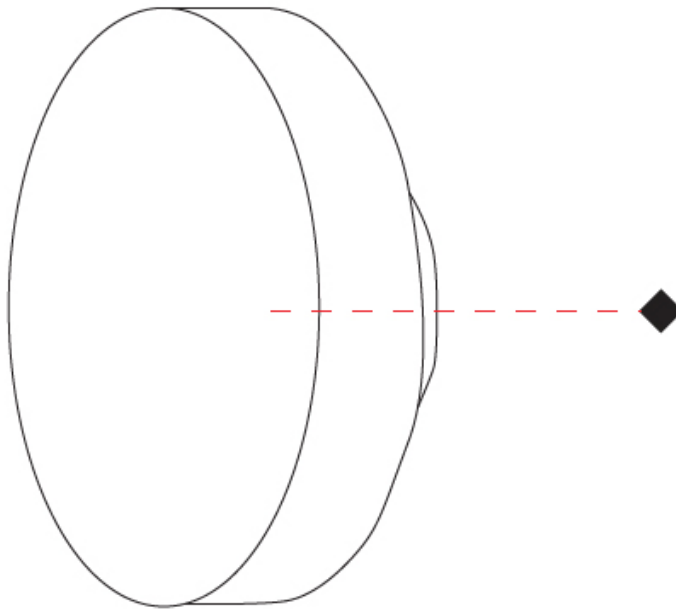

GENERAL

Series: Frisbee
 Partner: Side
 Division: Exterior
 Installation: Post
 Product Type: Bollard
 Mounting Location: Above Ground
 Light Distribution: Direct

PHYSICAL

Shape: Disc
 Diameter (mm): 243
 Diameter (in): 9 9/16
 Height (mm): 67
 Height (in): 2 5/8
 Weight (kg): 2
 Weight (lbs): 4.41
 Fixture Finish: WHI / BLK / GRY / BRN
 Fixture Material: Aluminum Die Cast

GENERAL

Series: Frisbee
 Partner: Side
 Division: Exterior
 Installation: Surface
 Product Type: Wall Surface
 Mounting Location: Wall
 Light Distribution: Indirect

PHYSICAL

Shape: Disc
 Diameter (mm): 243
 Diameter (in): 9 5/8
 Height (mm): 243
 Depth (mm): 67
 Height (in): 9 5/8
 Depth (in): 2 5/8
 Weight (kg): 2
 Weight (lbs): 4.41
 Fixture Finish: WHI / BLK / GRY / BRN
 Fixture Material: Aluminum Die Cast

FRISBEE SURFACE

E10W1084-

PROJECT

TYPE

SPECIFIER

QUANTITY

DATE

FRISBEE COLOR FINISH CHART