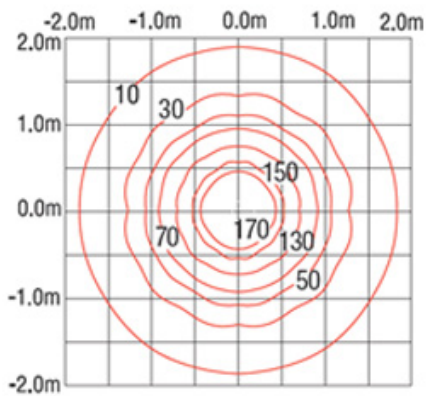

GENERAL

Series: Frisbee
 Partner: Side
 Division: Exterior
 Installation: Post
 Product Type: Bollard
 Mounting Location: Above Ground
 Light Distribution: Direct

PHYSICAL

Shape: Disc
 Diameter (mm): 243
 Diameter (in): 9 9/16
 Height (mm): 67
 Height (in): 2 5/8
 Weight (kg): 2
 Weight (lbs): 4.41
 Fixture Finish: WHI / BLK / GRY / BRN
 Fixture Material: Aluminum Die Cast

FRISBEE POST

E10B0069-

PROJECT	
TYPE	
SPECIFIER	
QUANTITY	
DATE	

FRISBEE h 600 mm

FRISBEE h 900 mm

Omnidirectional

CUSTOM VENEER FINISHES
AVAILABLE UPON REQUEST

GRANITE
STONE

GENERAL

Series: Frisbee
 Partner: Side
 Division: Exterior
 Installation: Surface
 Product Type: Wall Surface
 Mounting Location: Wall
 Light Distribution: Indirect

PHYSICAL

Shape: Disc
 Diameter (mm): 243
 Diameter (in): 9 5/8
 Height (mm): 243
 Depth (mm): 67
 Height (in): 9 5/8
 Depth (in): 2 5/8
 Weight (kg): 2
 Weight (lbs): 4.41
 Fixture Finish: WHI / BLK / GRY / BRN
 Fixture Material: Aluminum Die Cast