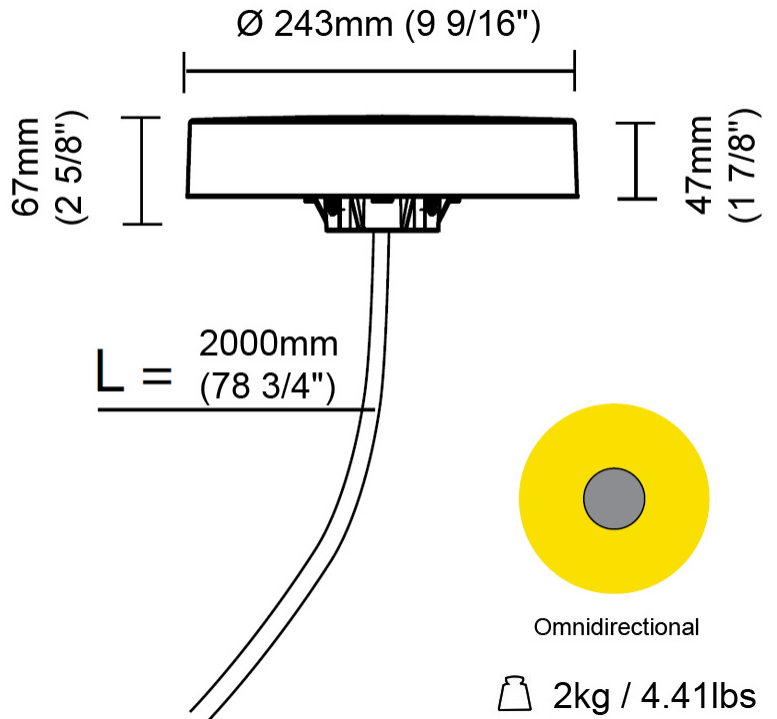

GENERAL

Series: Frisbee
 Partner: Side
 Division: Exterior
 Installation: Post
 Product Type: Bollard
 Mounting Location: Above Ground
 Light Distribution: Direct

PHYSICAL

Shape: Disc
 Diameter (mm): 243
 Diameter (in): 9 9/16
 Height (mm): 67
 Height (in): 2 5/8
 Weight (kg): 2
 Weight (lbs): 4.41
 Fixture Finish: WHI / BLK / GRY / BRN
 Fixture Material: Aluminum Die Cast

FRISBEE POST

E10B0069-

PROJECT	
TYPE	
SPECIFIER	
QUANTITY	
DATE	

FRISBEE h 600 mm

FRISBEE h 900 mm

Omnidirectional

CUSTOM VENEER FINISHES
AVAILABLE UPON REQUEST

GRANITE
STONE

GENERAL

Series: Frisbee
 Partner: Side
 Division: Exterior
 Installation: Surface
 Product Type: Wall Surface
 Mounting Location: Wall
 Light Distribution: Indirect

PHYSICAL

Shape: Disc
 Diameter (mm): 243
 Diameter (in): 9 5/8
 Height (mm): 243
 Depth (mm): 67
 Height (in): 9 5/8
 Depth (in): 2 5/8
 Weight (kg): 2
 Weight (lbs): 4.41
 Fixture Finish: WHI / BLK / GRY / BRN
 Fixture Material: Aluminum Die Cast