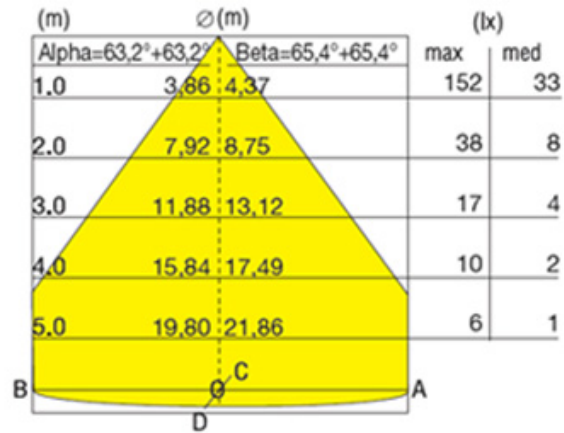

GENERAL

Series: Frisbee
 Partner: Side
 Division: Exterior
 Installation: Post
 Product Type: Bollard
 Mounting Location: Above Ground
 Light Distribution: Direct

PHYSICAL

Shape: Disc
 Diameter (mm): 243
 Diameter (in): 9 9/16
 Height (mm): 67
 Height (in): 2 5/8
 Weight (kg): 2
 Weight (lbs): 4.41
 Fixture Finish: WHI / BLK / GRY / BRN
 Fixture Material: Aluminum Die Cast

FRISBEE POST

E10B0069-

PROJECT	
TYPE	
SPECIFIER	
QUANTITY	
DATE	

FRISBEE h 600 mm

FRISBEE h 900 mm

Omnidirectional

CUSTOM VENEER FINISHES
AVAILABLE UPON REQUEST

GRANITE
STONE

GENERAL

Series: Frisbee
 Partner: Side
 Division: Exterior
 Installation: Surface
 Product Type: Wall Surface
 Mounting Location: Wall
 Light Distribution: Indirect

PHYSICAL

Shape: Disc
 Diameter (mm): 243
 Diameter (in): 9 5/8
 Height (mm): 243
 Depth (mm): 67
 Height (in): 9 5/8
 Depth (in): 2 5/8
 Weight (kg): 2
 Weight (lbs): 4.41
 Fixture Finish: WHI / BLK / GRY / BRN
 Fixture Material: Aluminum Die Cast