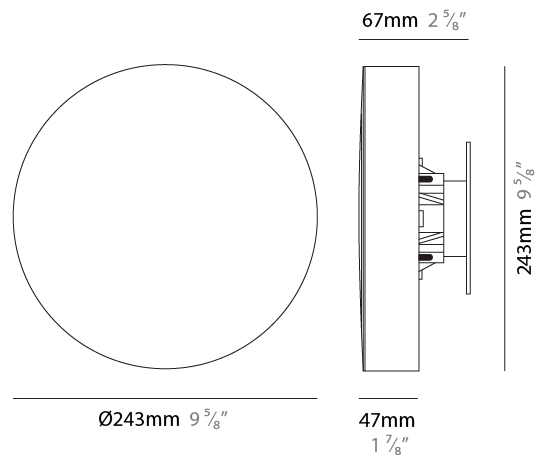

PROJECT	_____
TYPE	_____
SPECIFIER	_____
QUANTITY	_____
DATE	_____

FRISBEE SURFACE

E10W1084-

base number   Color   Finish
Temperature   Options

1. To build a product code in our configurator select the specify button on the base model # product page
2. To build a manual product code on this datasheet choose from the options listed below in blue font and add the suffix to the base model #

GENERAL

Series: Frisbee
Partner: Side
Division: Exterior
Installation: Surface
Product Type: Wall Surface
Mounting Location: Wall
Light Distribution: Indirect

PHYSICAL

Shape: Disc
Diameter (mm): 243
Diameter (in): 9 5/8
Height (mm): 243
Depth (mm): 67
Height (in): 9 5/8
Depth (in): 2 5/8
Weight (kg): 2
Weight (lbs): 4.41
Fixture Finish: WHI / BLK / GRY / BRN
Fixture Material: Aluminum Die Cast

ELECTRICAL

Lamp Type: LED (Zhaga Standard)
Input Wattage (W): 16
Dimming: Non-Dimmable
Driver Included: No
Driver Location: Remote
Driver Type: Constant Current - Universal
Driver Class: Class 2
Input Voltage (V): 120
Constant Current (MA): 500
Upon Request: Phase Dimming / 0-10V Dimming

LED

Color Temperature (°K): 3000 / 4000
Max. Delivered Lumen (lm): 850
Nominal Lumen (lm): 1400
CRI: >90 CRI
Efficiency (%): 0.607
Lamp Life (hrs): 50000

OPTICAL

RATINGS AND CERTIFICATIONS

Certified By: Certified for North American Standards
IP rating: IP65
IK Rating: IK10
Bug Rating: B1 U1 G0
Upon Request: Dark Sky Certification