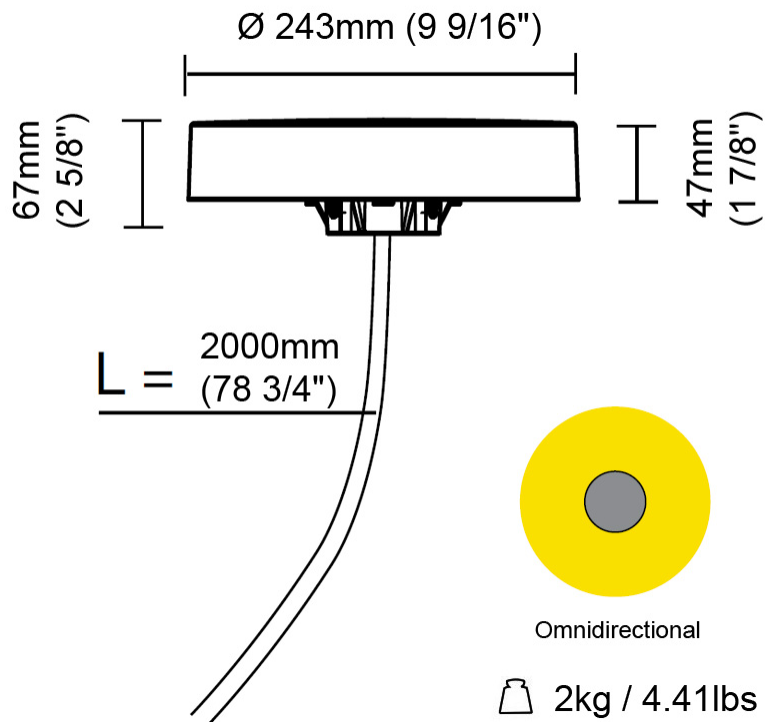

GENERAL

Series: Frisbee
 Partner: Side
 Division: Exterior
 Installation: Post
 Product Type: Bollard
 Mounting Location: Above Ground
 Light Distribution: Direct

PHYSICAL

Shape: Disc
 Diameter (mm): 243
 Diameter (in): 9 9/16
 Height (mm): 67
 Height (in): 2 5/8
 Weight (kg): 2
 Weight (lbs): 4.41
 Fixture Finish: WHI / BLK / GRY / BRN
 Fixture Material: Aluminum Die Cast

ELECTRICAL

Lamp Type: LED (Zhaga Standard)
 Input Wattage (W): 10.5
 Total Output Wattage (W): 8.8
 Dimming: Non-Dimming / Phase Dimming (120vac Only)
 Driver Included: Yes
 Driver Location: Integrated
 Driver Type: Constant Current - 120 / 277Vac
 Driver Class: Class 2
 Housing: ENCP 20
 Input Voltage (V): 120 - 277
 Constant Current (mA): 500
 Upon Request: (Not included - see components [IP65 or higher enclosure to be supplied by others]) Remote: 0-10Vdc dimming

FRISBEE POST

E10B0069-

PROJECT	
TYPE	
SPECIFIER	
QUANTITY	
DATE	

FRISBEE h 600 mm

FRISBEE h 900 mm

Omnidirectional

CUSTOM VENEER FINISHES
AVAILABLE UPON REQUEST

GRANITE
STONE

GENERAL

Series: Frisbee
 Partner: Side
 Division: Exterior
 Installation: Surface
 Product Type: Wall Surface
 Mounting Location: Wall
 Light Distribution: Indirect

PHYSICAL

Shape: Disc
 Diameter (mm): 243
 Diameter (in): 9 5/8
 Height (mm): 243
 Depth (mm): 67
 Height (in): 9 5/8
 Depth (in): 2 5/8
 Weight (kg): 2
 Weight (lbs): 4.41
 Fixture Finish: WHI / BLK / GRY / BRN
 Fixture Material: Aluminum Die Cast