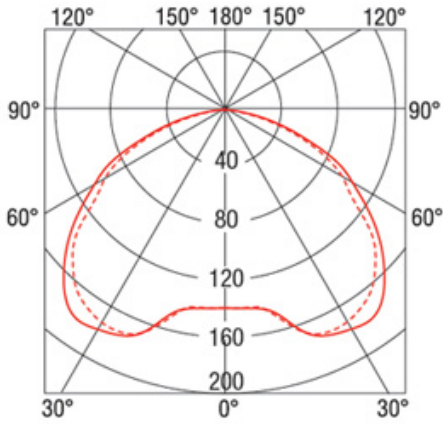

FRISBEE POST

E10B0069-

PROJECT	
TYPE	
SPECIFIER	
QUANTITY	
DATE	

FRISBEE h 600 mm