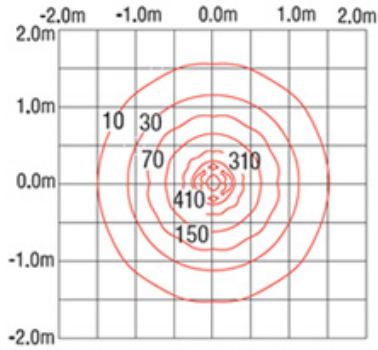

GENERAL

Series: Frisbee
 Partner: Side
 Division: Exterior
 Installation: Post
 Product Type: Bollard
 Mounting Location: Above Ground
 Light Distribution: Direct

PHYSICAL

Shape: Disc
 Diameter (mm): 243
 Diameter (in): 9 9/16
 Height (mm): 67
 Height (in): 2 5/8
 Weight (kg): 2
 Weight (lbs): 4.41
 Fixture Finish: WHI / BLK / GRY / BRN
 Fixture Material: Aluminum Die Cast

LED

Color Temperature (°K): 3000 / 4000
 Max. Delivered Lumen (lm): 850
 Nominal Lumen (lm): 1400
 CRI: >80 CRI
 Efficiency (%): 0.607
 Lamp Life (hrs): 50000

OPTICAL

RATINGS AND CERTIFICATIONS

Certified By: Certified for North American Standards
 IP rating: IP65
 IK Rating: IK10
 Bug Rating: B1 U1 G0
 Upon Request: Dark Sky Certification

FRISBEE POST

E10B0069-

PROJECT	
TYPE	
SPECIFIER	
QUANTITY	
DATE	

FRISBEE h 600 mm

FRISBEE h 900 mm

Omnidirectional

CUSTOM VENEER FINISHES
AVAILABLE UPON REQUEST

GRANITE
STONE

GENERAL

Series: Frisbee
 Partner: Side
 Division: Exterior
 Installation: Surface
 Product Type: Wall Surface
 Mounting Location: Wall
 Light Distribution: Indirect

PHYSICAL

Shape: Disc
 Diameter (mm): 243
 Diameter (in): 9 5/8
 Height (mm): 243
 Depth (mm): 67
 Height (in): 9 5/8
 Depth (in): 2 5/8
 Weight (kg): 2
 Weight (lbs): 4.41
 Fixture Finish: WHI / BLK / GRY / BRN
 Fixture Material: Aluminum Die Cast