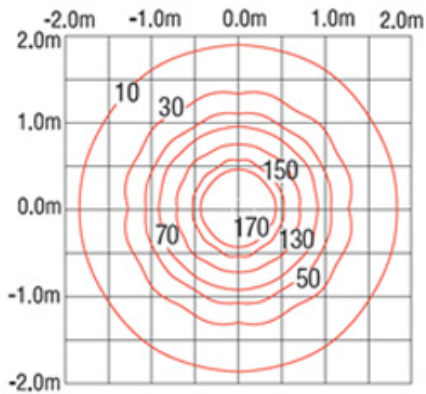

GENERAL

Series: Frisbee
 Partner: Side
 Division: Exterior
 Installation: Post
 Product Type: Bollard
 Mounting Location: Above Ground
 Light Distribution: Direct

PHYSICAL

Shape: Disc
 Diameter (mm): 243
 Diameter (in): 9 9/16
 Height (mm): 67
 Height (in): 2 5/8
 Weight (kg): 2
 Weight (lbs): 4.41
 Fixture Finish: WHI / BLK / GRY / BRN
 Fixture Material: Aluminum Die Cast

FRISBEE POST

E10B0069-

PROJECT	
TYPE	
SPECIFIER	
QUANTITY	
DATE	

FRISBEE h 600 mm

FRISBEE h 900 mm

Omnidirectional

CUSTOM VENEER FINISHES
AVAILABLE UPON REQUEST

GRANITE
STONE

GENERAL

Series: Frisbee
 Partner: Side
 Division: Exterior
 Installation: Surface
 Product Type: Wall Surface
 Mounting Location: Wall
 Light Distribution: Indirect

PHYSICAL

Shape: Disc
 Diameter (mm): 243
 Diameter (in): 9 5/8
 Height (mm): 243
 Depth (mm): 67
 Height (in): 9 5/8
 Depth (in): 2 5/8
 Weight (kg): 2
 Weight (lbs): 4.41
 Fixture Finish: WHI / BLK / GRY / BRN
 Fixture Material: Aluminum Die Cast