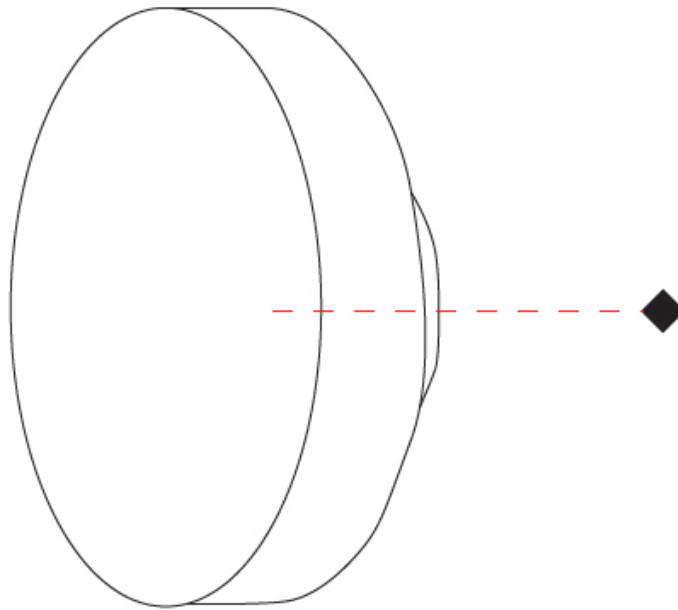

FRISBEE SURFACE

E10W1084-

PROJECT

TYPE

SPECIFIER

QUANTITY

DATE