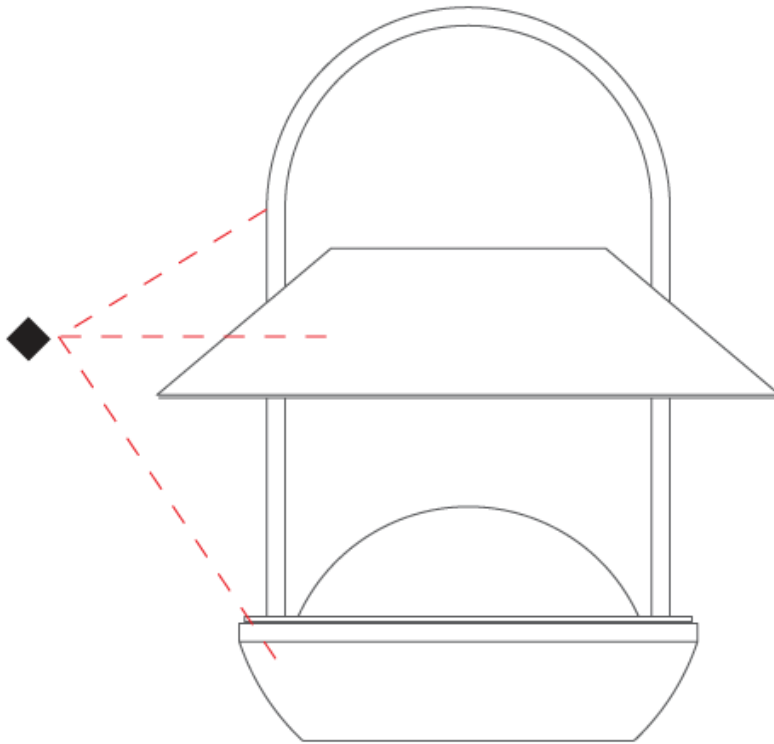

E114048-

PROJECT

TYPE

SPECIFIER

QUANTITY

DATE

E