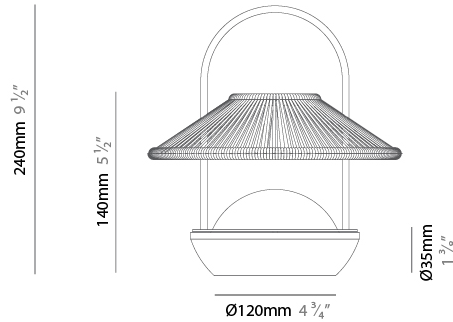

PROJECT	_____
TYPE	_____
SPECIFIER	_____
QUANTITY	_____
DATE	_____

FUEGO PORTABLE

E114047-

base number   Finish
Options

1. To build a product code in our configurator select the specify button on the base model # product page
2. To build a manual product code on this datasheet choose from the options listed below in blue font and add the suffix to the base model #

GENERAL

Series: Fuego _____
Partner: Ole _____
Division: Exterior _____
Installation: Portable _____
Product Type: Battery Operated _____
Mounting Location: Table _____

PHYSICAL

Shape: Cone _____
Diameter (mm): 190 _____
Diameter (in): 5 1/2 _____
Height (mm): 240 _____
Height (in): 9 1/2 _____
Weight (kg): 1.19 _____
Weight (lbs): 2.62 _____
Diffuser: PMMA - Opal _____
Fixture Finish: FOR / RCY / TRR / TYP / BLK _____
Holder Finish: WHI / SND _____
Fixture Material: Metal / PMMA / Recycled Cord _____
Primary Material: Fabric - Recycled _____

ELECTRICAL

Lamp Type: LED _____
Input Wattage (W): 3 _____
Dimming: Electronic Low Voltage Dimming _____
Driver Included: Yes _____
Driver Location: Integrated _____
Driver Class: Class 2 _____
Input Voltage (V): 120 _____

LED

Color Temperature (°K): 3000-4000 _____
Max. Delivered Lumen (lm): 290 _____
CRI: >80 CRI _____

OPTICAL

RATINGS AND CERTIFICATIONS

Certified By: Certified for North American Standards _____
IP rating: IP54 _____