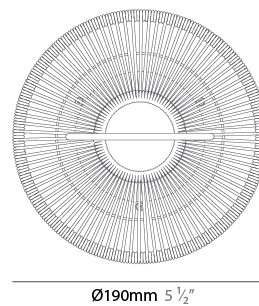

PROJECT	_____
TYPE	_____
SPECIFIER	_____
QUANTITY	_____
DATE	_____

FUEGO PORTABLE

E114047-

base number   Finish
Options

1. To build a product code in our configurator select the specify button on the base model # product page
2. To build a manual product code on this datasheet choose from the options listed below in blue font and add the suffix to the base model #

GENERAL

Series: Fuego _____
Partner: Ole _____
Division: Exterior _____
Installation: Portable _____
Product Type: Battery Operated _____
Mounting Location: Table _____

PHYSICAL

Shape: Cone _____
Diameter (mm): 190 _____
Diameter (in): 5 1/2 _____
Height (mm): 240 _____
Height (in): 9 1/2 _____
Weight (kg): 1.19 _____
Weight (lbs): 2.62 _____
Diffuser: PMMA - Opal _____
Fixture Finish: FOR / RCY / TRR / TYP / BLK _____
Holder Finish: WHI / SND _____
Fixture Material: Metal / PMMA / Recycled Cord _____
Primary Material: Fabric - Recycled _____

ELECTRICAL

Lamp Type: LED _____
Input Wattage (W): 3 _____
Dimming: Electronic Low Voltage Dimming _____
Driver Included: Yes _____
Driver Location: Integrated _____
Driver Class: Class 2 _____
Input Voltage (V): 120 _____

LED

Color Temperature (°K): 3000-4000 _____
Max. Delivered Lumen (lm): 290 _____
CRI: >80 CRI _____

OPTICAL

RATINGS AND CERTIFICATIONS

Certified By: Certified for North American Standards _____
IP rating: IP54 _____