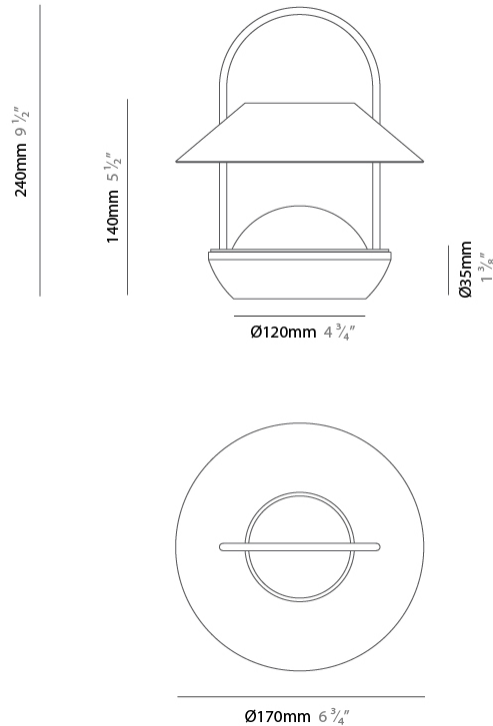

PROJECT	_____
TYPE	_____
SPECIFIER	_____
QUANTITY	_____
DATE	_____

FUEGO PORTABLE

E114048-

base number   Finish
Options

1. To build a product code in our configurator select the specify button on the base model # product page
2. To build a manual product code on this datasheet choose from the options listed below in blue font and add the suffix to the base model #

GENERAL

Series: Fuego _____
Partner: Ole _____
Division: Exterior _____
Installation: Portable _____
Product Type: Battery Operated _____
Mounting Location: Table _____

PHYSICAL

Shape: Cone _____
Diameter (mm): 170 _____
Diameter (in): 6 ¾ _____
Height (mm): 240 _____
Height (in): 9 ½ _____
Weight (kg): 1.19 _____
Weight (lbs): 2.62 _____
Diffuser: PMMA - Opal _____
Fixture Finish: [SND](#) / [OLV](#) / [TER](#) / [BLK](#) / [WHI](#) _____
Fixture Material: Metal / PMMA _____

ELECTRICAL

Lamp Type: LED _____
Input Wattage (W): 3 _____
Dimming: Electronic Low Voltage Dimming _____
Driver Included: Yes _____
Driver Location: Integrated _____
Driver Class: Class 2 _____
Input Voltage (V): 120 _____

LED

Color Temperature (°K): 3000-4000 _____
Max. Delivered Lumen (lm): 290 _____
CRI: >80 CRI _____

OPTICAL

RATINGS AND CERTIFICATIONS

Certified By: Certified for North American Standards _____
IP rating: IP54 _____