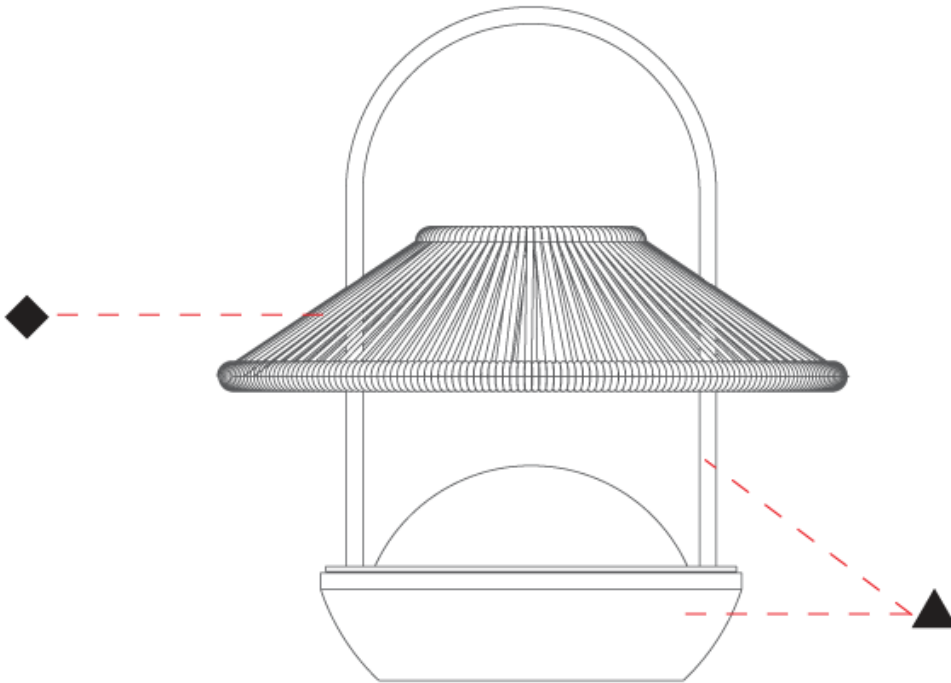

FUEGO PORTABLE

E114047-

PROJECT _____

TYPE _____

SPECIFIER _____

QUANTITY _____

DATE _____

E