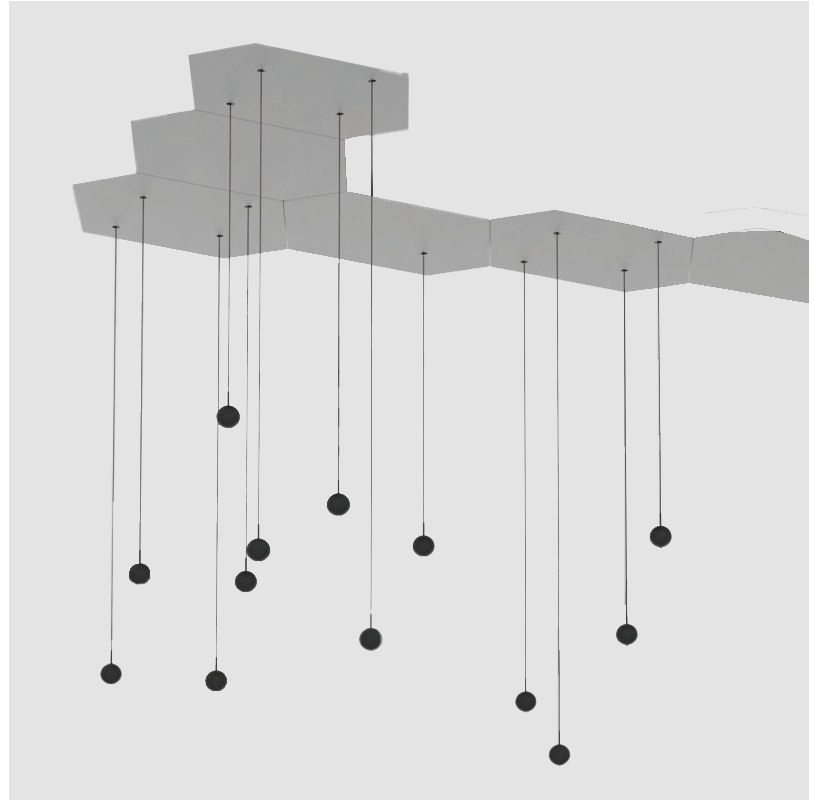

LED

Upon Request: Color Temperature

OPTICAL

Beam Angle: 55
Upon Request: Special Beam Angle

RATINGS AND CERTIFICATIONS

Certified By: Certified for North American Standards
IP rating: IP20

G-BOARD SUSPENSION