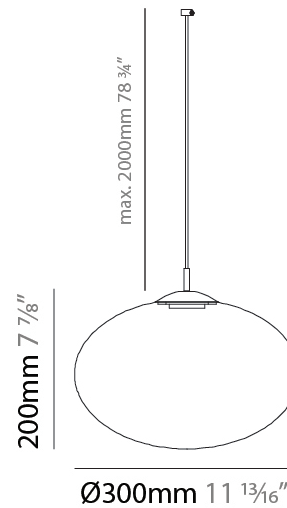

PROJECT
TYPE
SPECIFIER
QUANTITY
DATE

GEO MONOPOINT SUSPENSION

D141258-

base number	Color Temperature	Finish Options	Finish Options

1. To build a product code in our configurator select the specify button on the base model # product page
2. To build a manual product code on this datasheet choose from the options listed below in blue font and add the suffix to the base model #

GENERAL

Series: Geo
Subseries: Geo Monopoint
Brand: Cangini & Tucci
Division: Design
Mounting Type: Suspension
Mounting Location: Ceiling
Subcategory: Pendant

PHYSICAL

Shape: Sphere
Diameter (mm): 300
Diameter (in): 11 ¹³/₁₆
Height (mm): 200
Height (in): 7 ⁷/₈
Max. Overall Height (mm): 2200
Max. Overall Height (in): 86 ⁵/₈
Light Distribution: Omnidirectional
Diffuser: Glass - Opal
Fixture Finish: AMB / GRN / PNK / RUB / SKB / SMK / TOB / TRA
Holder Finish: CHR / MWH / MBK / BCR
Fixture Material: Glass / Metal
Cable Details: 2000mm / 78 3/4" Transparent Cable
Upon Request: Finishes - Peark Gold, Satin Gold, Satin Rose Gold, Satin Black Nickel

ELECTRICAL

Lamp Type: LED
Input Wattage (W): 7.8
Total Output Wattage (W): 6
Driver Included: No
Input Voltage (V): 120
Constant Current (MA): 500

LED

Color Temperature (°K): 2700 / 3000
Nominal Lumen (lm): 866
CRI: >90 CRI
Lamp Life (hrs): 50000

OPTICAL

RATINGS AND CERTIFICATIONS

Certified By: Certified for North American Standards
IP rating: IP20