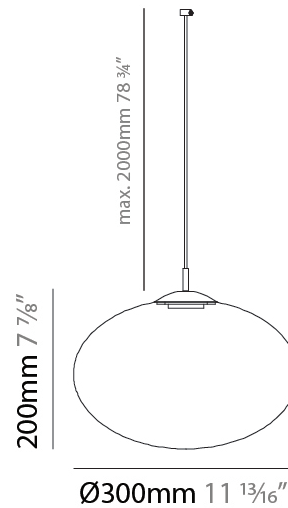

GEO MONOPOINT SUSPENSION

D141258-

base number   Color   Finish   Finish
Temperature   Options   Options

1. To build a product code in our configurator select the specify button on the base model # product page
2. To build a manual product code on this datasheet choose from the options listed below in blue font and add the suffix to the base model #

GENERAL

Series: Geo
Subseries: Geo Monopoint
Brand: Cangini & Tucci
Division: Design
Mounting Type: Suspension
Mounting Location: Ceiling
Subcategory: Pendant

PHYSICAL

Shape: Sphere
Diameter (mm): 300
Diameter (in): 11 ¹³/₁₆
Height (mm): 200
Height (in): 7 ⁷/₈
Max. Overall Height (mm): 2200
Max. Overall Height (in): 86 ⁵/₈
Light Distribution: Omnidirectional
Diffuser: Glass - Opal
Fixture Finish: [AMB](#) / [GRN](#) / [PNK](#) / [RUB](#) / [SKB](#) / [SMK](#) / [TOB](#) / [TRA](#)
Holder Finish: [CHR](#) / [MWH](#) / [MBK](#) / [BCR](#)
Fixture Material: Glass / Metal
Cable Details: 2000mm / 78 3/4" Transparent Cable
Upon Request: Finishes - Peark Gold, Satin Gold, Satin Rose Gold, Satin Black Nickel

ELECTRICAL

Lamp Type: LED
Input Wattage (W): 7.8
Total Output Wattage (W): 6
Driver Included: No
Input Voltage (V): 120
Constant Current (MA): 500

LED

Color Temperature (°K): [2700](#) / [3000](#)
Nominal Lumen (lm): 866
CRI: >90 CRI
Lamp Life (hrs): 50000

OPTICAL

RATINGS AND CERTIFICATIONS

Certified By: Certified for North American Standards
IP rating: IP20