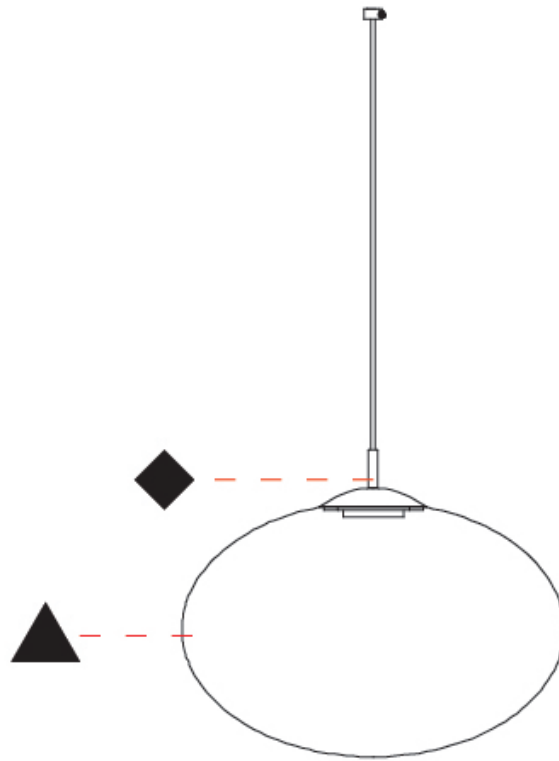

GEO MONOPOINT SUSPENSION

D141258-

PROJECT _____

TYPE _____

SPECIFIER _____

QUANTITY _____

DATE _____

D