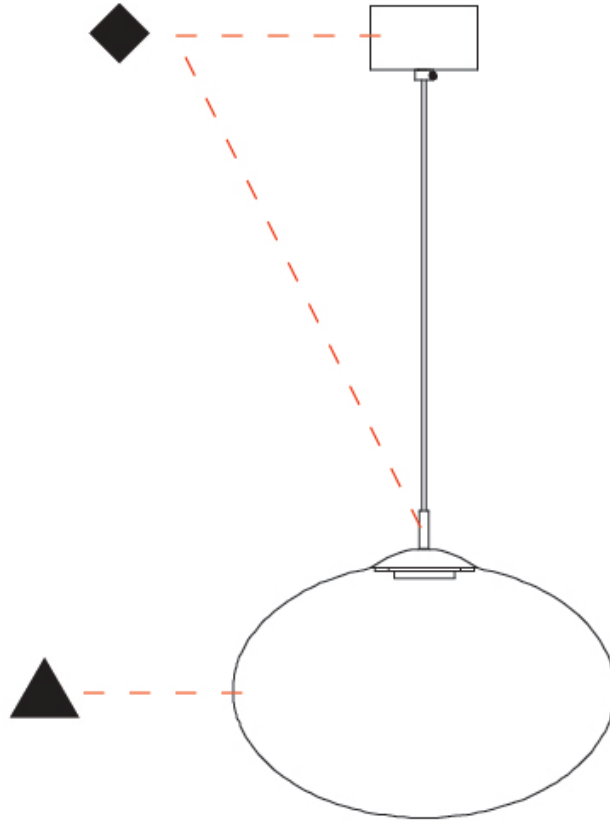

GEO MONOPOINT SUSPENSION

D141253-

PROJECT

TYPE

SPECIFIER

QUANTITY

DATE

D