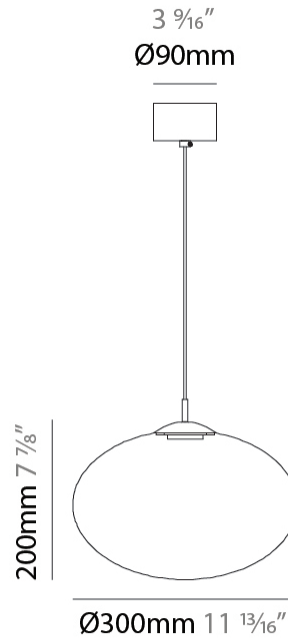

GENERAL

Series: Geo
 Subseries: Geo Monopoint
 Brand: Cangini & Tucci
 Division: Design
 Mounting Type: Suspension
 Mounting Location: Ceiling
 Subcategory: Pendant

PHYSICAL

Shape: Sphere
 Diameter (mm): 300
 Diameter (in): 11 ¹³/₁₆
 Height (mm): 200
 Height (in): 7 ⁷/₈
 Max. Overall Height (mm): 2200
 Max. Overall Height (in): 86 ⁵/₈
 Light Distribution: Omnidirectional
 Diffuser: Glass - Opal
 Fixture Finish: [AMB](#) / [GRN](#) / [PNK](#) / [RUB](#) / [SKB](#) / [SMK](#) / [TOB](#) / [TRA](#)
 Holder Finish: [CHR](#) / [MWH](#) / [MBK](#) / [BCR](#)
 Fixture Material: Glass / Metal
 Cable Details: 2000mm / 78 3/4" Transparent Cable
 Upon Request: Finishes - Peark Gold, Satin Gold, Satin Rose Gold, Satin Black Nickel

LED

Color Temperature (°K): [2700](#) / [3000](#)
 Nominal Lumen (lm): 866
 CRI: >90 CRI
 Lamp Life (hrs): 50000

OPTICAL

RATINGS AND CERTIFICATIONS

Certified By: Certified for North American Standards
 IP rating: IP20