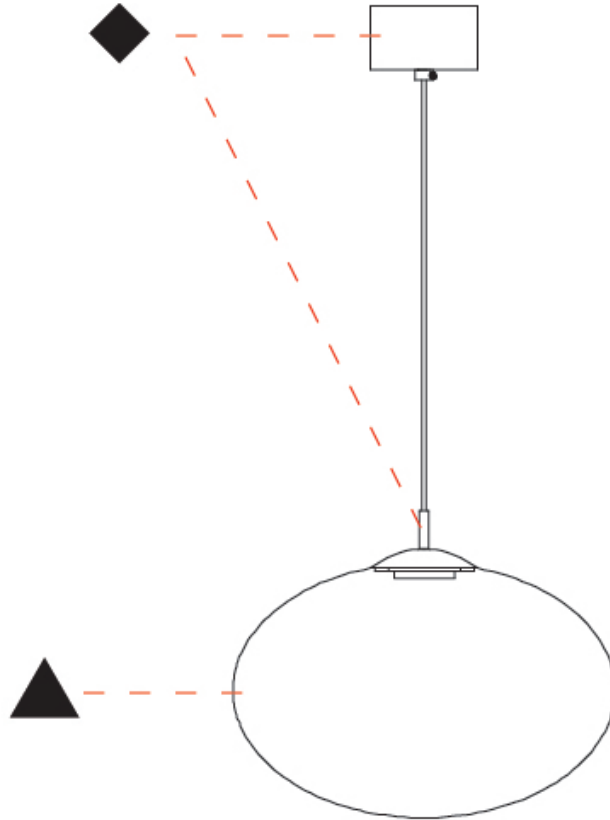

GEO MONOPOINT SUSPENSION

D141253-

PROJECT
TYPE
SPECIFIER
QUANTITY
DATE

D