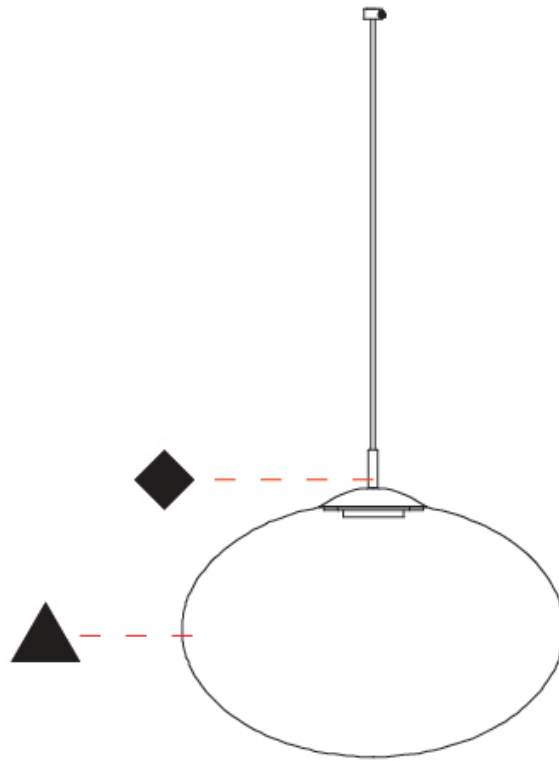

GEO MONOPOINT SUSPENSION

D141258-

PROJECT

TYPE

SPECIFIER

QUANTITY

DATE

D