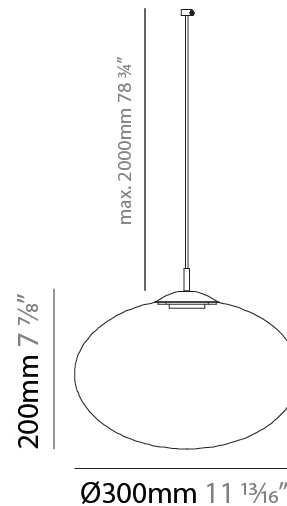

PROJECT	
TYPE	
SPECIFIER	
QUANTITY	
DATE	

GEO MONOPOINT SUSPENSION

D141258-

base number	Color Temperature	Finish Options	Finish Options

1. To build a product code in our configurator select the specify button on the base model # product page
2. To build a manual product code on this datasheet choose from the options listed below in blue font and add the suffix to the base model #

GENERAL

Series: Geo
Subseries: Geo Monopoint
Brand: Cangini & Tucci
Division: Design
Mounting Type: Suspension
Mounting Location: Ceiling
Subcategory: Pendant

PHYSICAL

Shape: Sphere
Diameter (mm): 300
Diameter (in): 11 ¹³/₁₆
Height (mm): 200
Height (in): 7 ⁷/₈
Max. Overall Height (mm): 2200
Max. Overall Height (in): 86 ⁵/₈
Light Distribution: Omnidirectional
Diffuser: Glass - Opal
Fixture Finish: AMB / GRN / PNK / RUB / SKB / SMK / TOB / TRA
Holder Finish: CHR / MWH / MBK / BCR
Fixture Material: Glass / Metal
Cable Details: 2000mm / 78 3/4" Transparent Cable
Upon Request: Finishes - Peark Gold, Satin Gold, Satin Rose Gold, Satin Black Nickel

ELECTRICAL

Lamp Type: LED
Input Wattage (W): 7.8
Total Output Wattage (W): 6
Driver Included: No
Input Voltage (V): 120
Constant Current (MA): 500

LED

Color Temperature (°K): 2700 / 3000
Nominal Lumen (lm): 866
CRI: >90 CRI
Lamp Life (hrs): 50000

OPTICAL

RATINGS AND CERTIFICATIONS

Certified By: Certified for North American Standards
IP rating: IP20