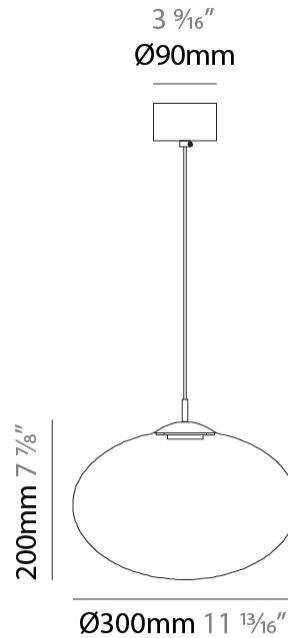

GENERAL

Series: Geo
 Subseries: Geo Monopoint
 Brand: Cangini & Tucci
 Division: Design
 Mounting Type: Suspension
 Mounting Location: Ceiling
 Subcategory: Pendant

PHYSICAL

Shape: Sphere
 Diameter (mm): 300
 Diameter (in): 11 ¹³/₁₆
 Height (mm): 200
 Height (in): 7 ⁷/₈
 Max. Overall Height (mm): 2200
 Max. Overall Height (in): 86 ⁵/₈
 Light Distribution: Omnidirectional
 Diffuser: Glass - Opal
 Fixture Finish: [AMB](#) / [GRN](#) / [PNK](#) / [RUB](#) / [SKB](#) / [SMK](#) / [TOB](#) / [TRA](#)
 Holder Finish: [CHR](#) / [MWH](#) / [MBK](#) / [BCR](#)
 Fixture Material: Glass / Metal
 Cable Details: 2000mm / 78 3/4" Transparent Cable
 Upon Request: Finishes - Peark Gold, Satin Gold, Satin Rose Gold, Satin Black Nickel

LED

Color Temperature (°K): [2700](#) / [3000](#)
 Nominal Lumen (lm): 866
 CRI: >90 CRI
 Lamp Life (hrs): 50000

OPTICAL

RATINGS AND CERTIFICATIONS

Certified By: Certified for North American Standards
 IP rating: IP20

GENERAL

Series: Geo
Subseries: Geo Monopoint
Brand: Cangini & Tucci
Division: Design
Mounting Type: Suspension
Mounting Location: Ceiling
Subcategory: Pendant

PHYSICAL

Shape: Sphere
Diameter (mm): 300
Diameter (in): 11 ¹³ / ₁₆
Height (mm): 200
Height (in): 7 ⁷ / ₈
Max. Overall Height (mm): 2200
Max. Overall Height (in): 86 ⁵ / ₈
Light Distribution: Omnidirectional
Diffuser: Glass - Opal
Fixture Finish: AMB / GRN / PNK / RUB / SKB / SMK / TOB / TRA
Holder Finish: CHR / MWH / MBK / BCR
Fixture Material: Glass / Metal
Cable Details: 2000mm / 78 3/4" Transparent Cable
Upon Request: Finishes - Peark Gold, Satin Gold, Satin Rose Gold, Satin Black Nickel