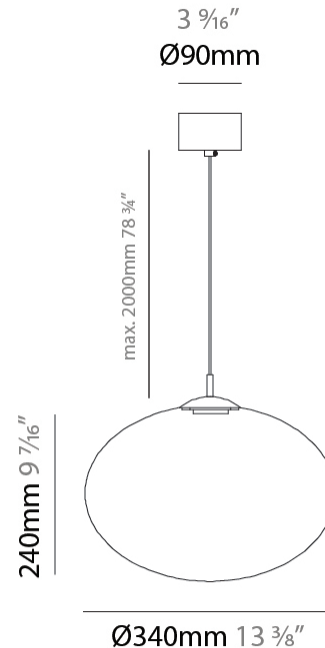

D141254-

base number   Color   Finish   Finish
Temperature   Options   Options

1. To build a product code in our configurator select the specify button on the base model # product page
2. To build a manual product code on this datasheet choose from the options listed below in blue font and add the suffix to the base model #

GENERAL

Series: Geo
Subseries: Geo Monopoint
Brand: Cangini & Tucci
Division: Design
Mounting Type: Suspension
Mounting Location: Ceiling
Subcategory: Pendant

PHYSICAL

Shape: Sphere
Diameter (mm): 340
Diameter (in): 13 ³/₈
Height (mm): 240
Height (in): 9 ⁷/₁₆
Max. Overall Height (mm): 2240
Max. Overall Height (in): 88 ³/₁₆
Light Distribution: Omnidirectional
Diffuser: Glass - Opal
Fixture Finish: [AMB](#) / [GRN](#) / [PNK](#) / [RUB](#) / [SKB](#) / [SMK](#) / [TOB](#) / [TRA](#)
Holder Finish: [CHR](#) / [MWH](#) / [MBK](#) / [BCR](#)
Fixture Material: Glass / Metal
Cable Details: 2000mm / 78 3/4" Transparent Cable
Upon Request: Finishes - Peark Gold, Satin Gold, Satin Rose Gold, Satin Black Nickel

ELECTRICAL

Lamp Type: LED
Input Wattage (W): 7.8
Total Output Wattage (W): 6
Dimming: Non-Dimmable
Driver Included: Yes
Driver Location: Integrated
Driver Type: Constant Current - 120Vac
Driver Class: Class 2
Input Voltage (V): 120
Constant Current (MA): 500mA

LED

Color Temperature (°K): [2700](#) / [3000](#)
Nominal Lumen (lm): 866
CRI: >90 CRI
Lamp Life (hrs): 50000

OPTICAL

RATINGS AND CERTIFICATIONS

Certified By: Certified for North American Standards
IP rating: IP20