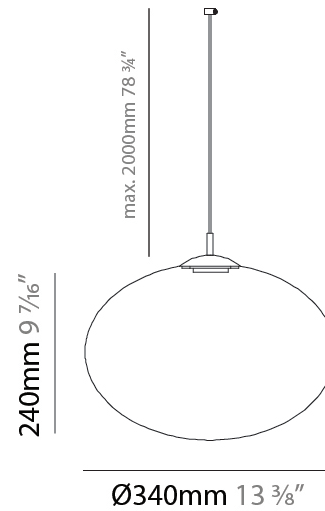

PROJECT	_____
TYPE	_____
SPECIFIER	_____
QUANTITY	_____
DATE	_____

GEO MONOPOINT SUSPENSION

D141259-

base number	Color Temperature	Finish Options	Finish Options

1. To build a product code in our configurator select the specify button on the base model # product page
2. To build a manual product code on this datasheet choose from the options listed below in blue font and add the suffix to the base model #

GENERAL

Series: Geo
Subseries: Geo Monopoint
Brand: Cangini & Tucci
Division: Design
Mounting Type: Suspension
Mounting Location: Ceiling
Subcategory: Pendant

PHYSICAL

Shape: Sphere
Diameter (mm): 340
Diameter (in): 13 ³/₈
Height (mm): 240
Height (in): 9 ⁷/₁₆
Max. Overall Height (mm): 2240
Max. Overall Height (in): 88 ³/₁₆
Light Distribution: Omnidirectional
Diffuser: Glass - Opal
Fixture Finish: AMB / GRN / PNK / RUB / SKB / SMK / TOB / TRA
Holder Finish: CHR / MWH / MBK / BCR
Fixture Material: Glass / Metal
Cable Details: 2000mm / 78 3/4" Transparent Cable
Upon Request: Finishes - Peark Gold, Satin Gold, Satin Rose Gold, Satin Black Nickel

ELECTRICAL

Lamp Type: LED
Input Wattage (W): 7.8
Total Output Wattage (W): 6
Driver Included: No
Input Voltage (V): 120
Constant Current (MA): 500

LED

Color Temperature (°K): 2700 / 3000
Nominal Lumen (lm): 866
CRI: >90 CRI
Lamp Life (hrs): 50000

OPTICAL

RATINGS AND CERTIFICATIONS

Certified By: Certified for North American Standards
IP rating: IP20