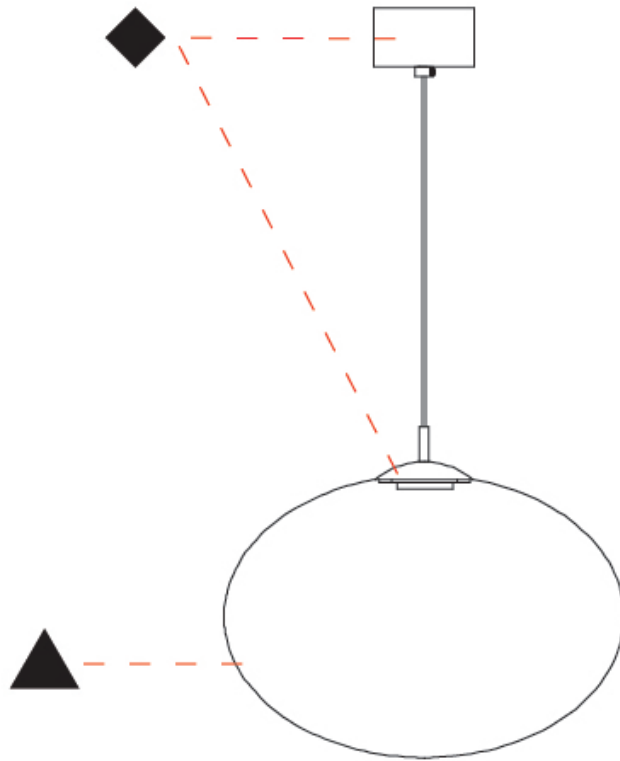

GEO MONOPOINT SUSPENSION

D141254-

PROJECT

TYPE

SPECIFIER

QUANTITY

DATE

D