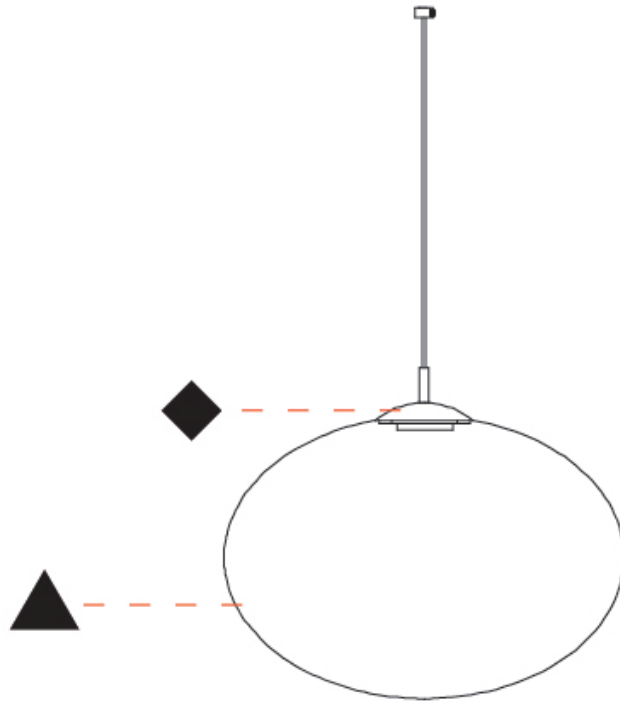

GEO MONOPOINT SUSPENSION

D141259-

PROJECT

TYPE

SPECIFIER

QUANTITY

DATE

D